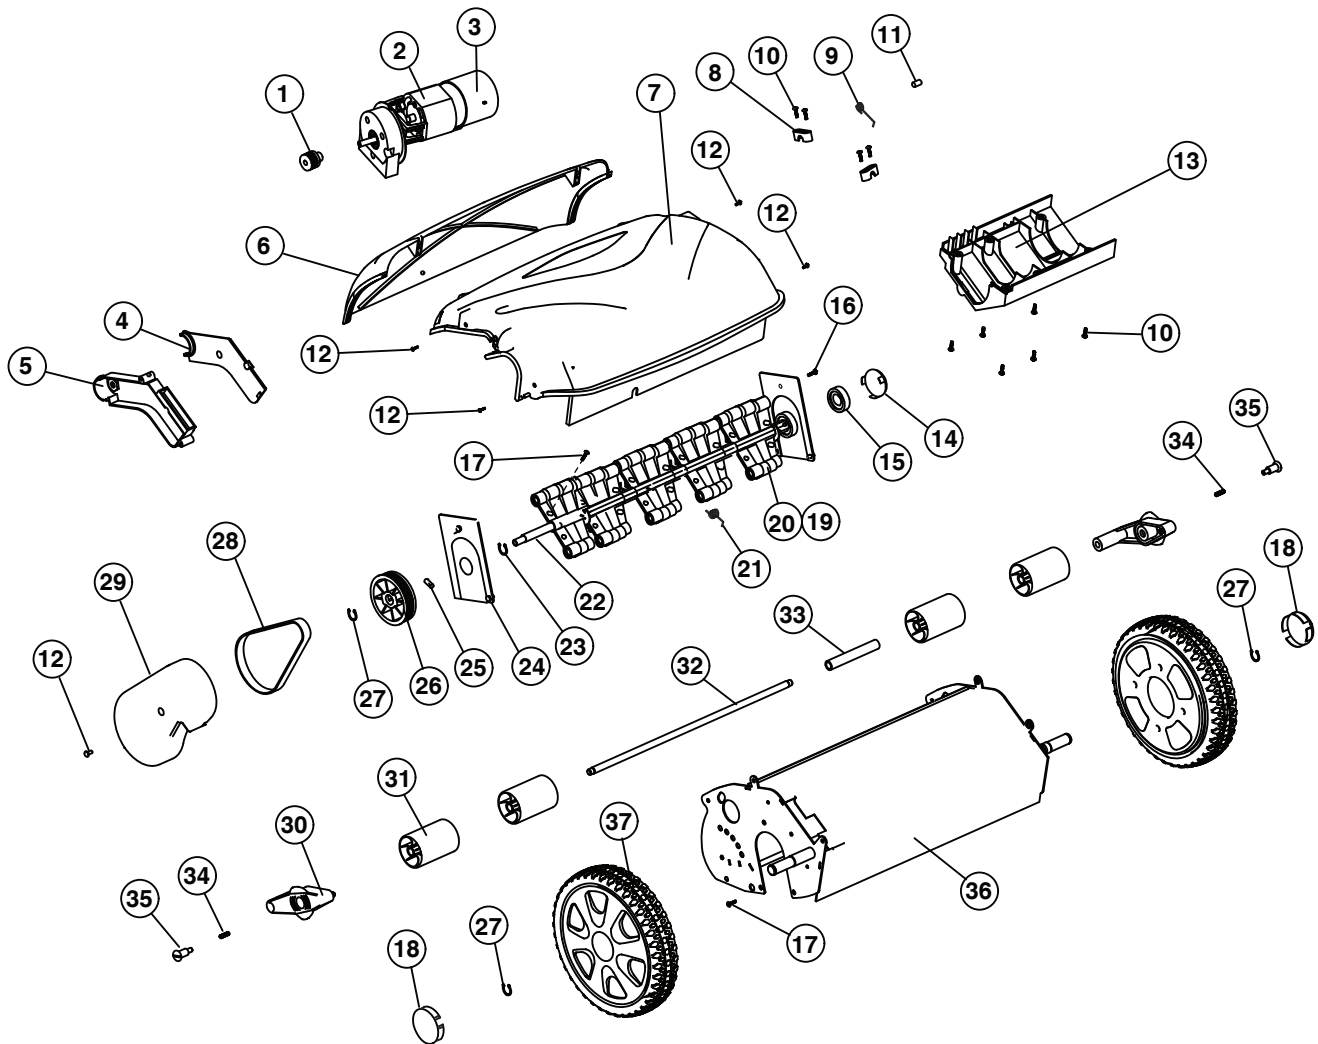

# REPAIR PARTS FOR 45-0472 ELECTRIC DETHATCHER

REF	PART NO	QTY	DESCRIPTION	REF	PART NO	QTY	DESCRIPTION
1	MDL8.224.017	1	Pulley (small)	20	MDL8.043.033	5	Tine Housing 1 (Top)
2	MDL6.113.025	1	Motor Assembly	21	MDL8.288.004	40	Tine
3	MDL8.268.009	1	Motor Base	22	MDL8.205.023	1	Reel Axle
4	MDL8.211.052	1	Air Intake Housing 2	23	GB89 D15	2	Circlip
5	MDL8.211.051	1	Air Intake Housing 1	24	MDL8.123.004	2	Reel Plate
6	MDL8.306.030	1	Rear Flap	25	GB119 D8X24	2	Round Pin
7	MDL8.306.028	1	Housing	26	MDL8.224.024	1	Pulley (large)
8	MDL8.271.008	2	Hinge Bracket	27	GB894 D15-B	4	Circlip
9	MDL8.281.044	1	Hinge Spring	28	MDL8.299.004	1	Belt
10	GB845 ST3.9X18	10	Screw (ST3.9X18-F-H)	29	MDL8.306.031	1	Belt Cover
11	MDL8.271.013	1	Pin	30	MDL8.075.003	2	Height Adjuster
12	GB/T818 M5X10	5	Screw M5x10	31	MDL8.224.003	4	Roller
13	MDL8.306.029	1	Motor Housing	32	MDL8.205.019	1	Roller Axle
14	MDL8.263.006	1	Bearing Cover	33	MDL8.212.002	1	Axle Sleeve
15	GB/T276 600ZZ	6	Ball Bearing	34	MDL8.281.025	2	Spring
16	GB/T818 M5X10	6	Screw, M5x10	35	MDL8.919.002	2	Screw
17	GB864 ST4.8X16	31	Screw, (ST4.8X16-F-H)	36	MDL5.050.015	1	Axle & Housing Assembly
18	MDL8.315.004	2	Hub Cap	37	MDL5.224.015	2	Wheel Assembly
19	MDL8.043.032	5	Tine Housing 2 (Bottom)				