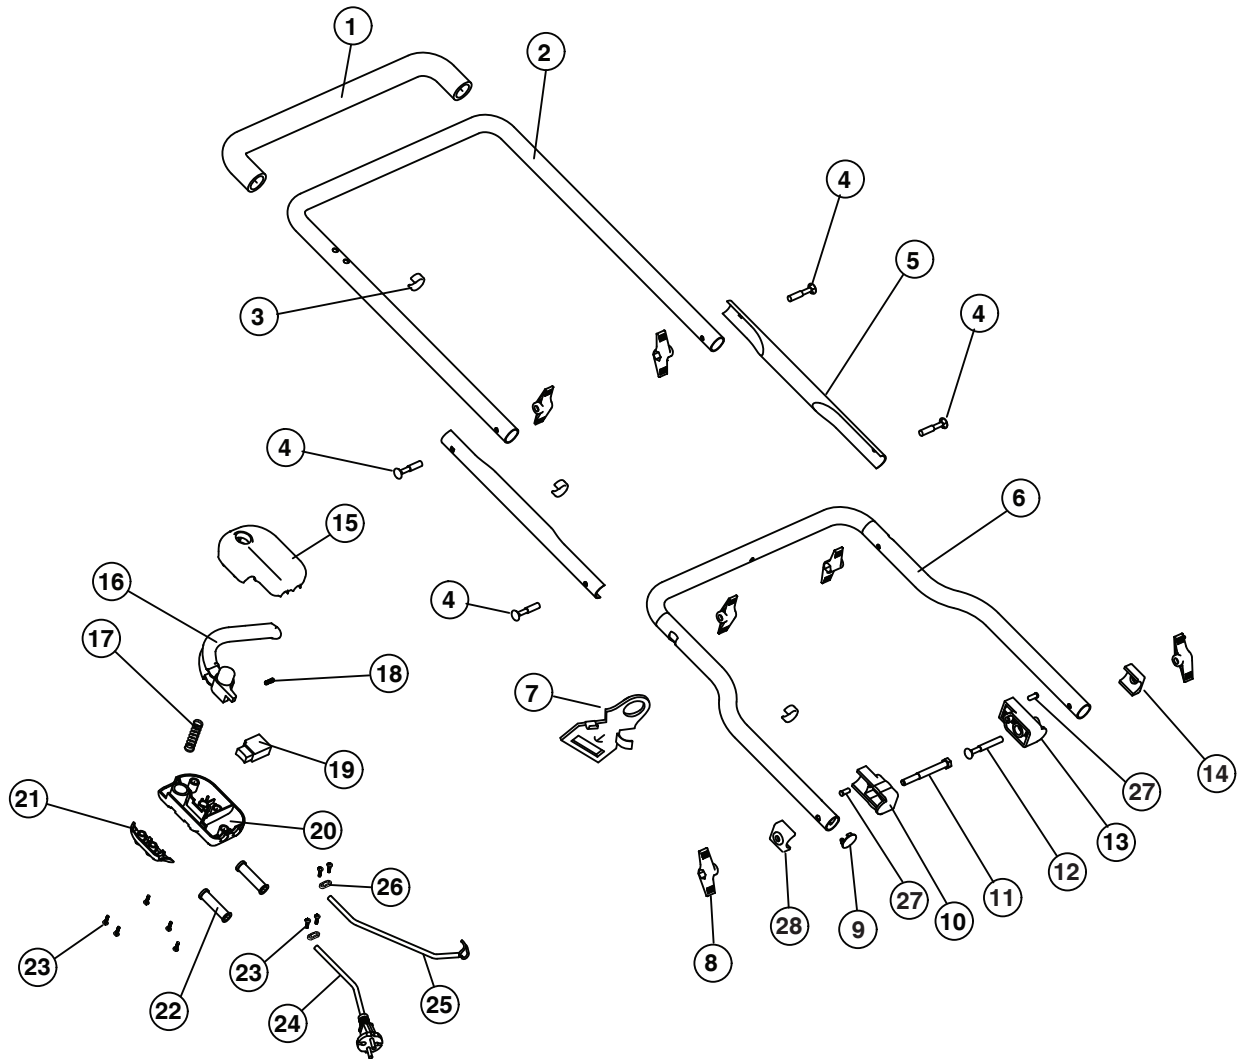

REPAIR PARTS FOR 45-0472 ELECTRIC DETHATCHER

REF	PART NO	QTY	DESCRIPTION	REF	PART NO	QTY	DESCRIPTION
1	MDL8.212.026	1	Foam Grip	15	MDL8.353.029	1	Switch Box 1
2	MDL8.253.0128	1	Upper Handle	16	MDL8.253.052	1	Switch Trigger
3	MDL8.486.054	3	Power Cord Clip	17	MDL8.281.028	1	Spring
4	GB14 M8X45	4	Carriage Bolt, M8 X 45	18	MDL8.281.029	1	Return Spring
5	MDL8.253.0126	2	Middle Handle Tubes	19	FA1-6-10/2	1	Switch
6	MDL8.253.127	1	Bottom Handle	20	MDL8.353.030	1	Switch Box 2
7	MDL8.486.016	1	Power Cord Holder	21	MDL8.100.016	1	Switch Box Clamp
8	MDL8.253.129	6	Wing Knob	22	MDL8.369.006	2	Cable Jacket
9	MDL8.462.001	1	Tubing Plug	23	GB845 ST3.9X18	9	Screw (ST3.9X18-F-H)
10	MDL8.100.017	1	Right Handle Bracket	24	MDL5.501.026	1	Cable & Plug
11	MDL8.919.005	1	Hex Bolt	25	MDL5.501.013	1	Cable
12	GB14 M8x60	1	Carriage Bolt M8x60	26	MDL8.100.015	2	Cable Clamp
13	MDL8.100.013	1	Left Handle Bracket	27	MDL8.933.004	2	Pin
14	MDL8.101.011	1	Left Handle Clamp	28	MDL8.101.028	1	Right Handle Clamp
					41203	1	Owners Manual