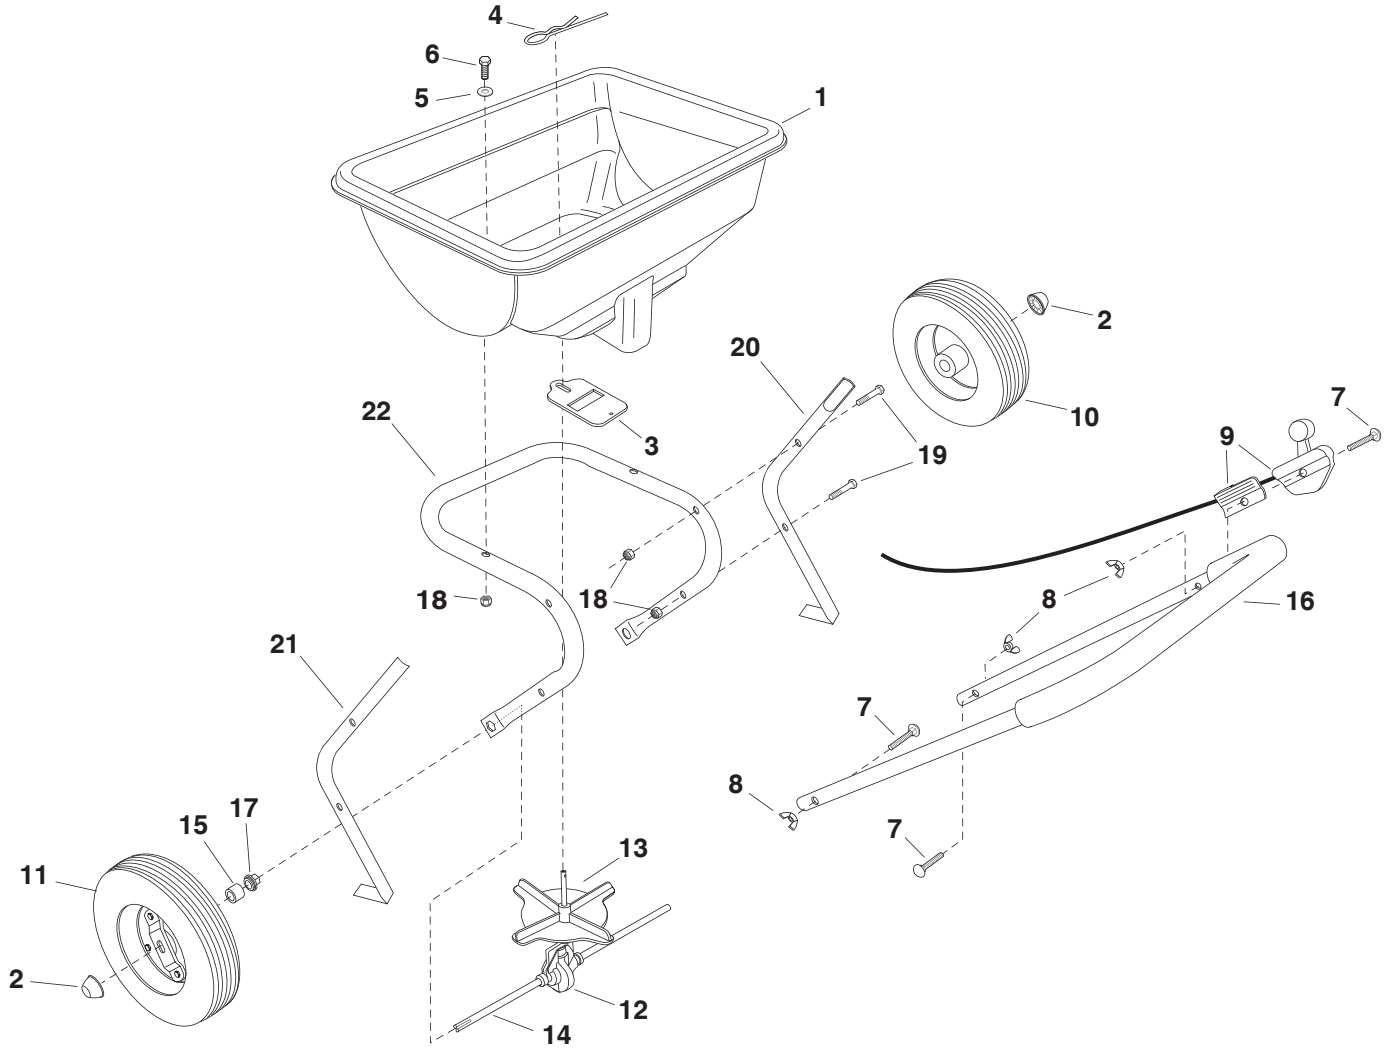

REPAIR PARTS FOR MODEL 45-0388

REF. NO.	PART NO.	QTY.	DESCRIPTION	REF. NO.	PART NO.	QTY.	DESCRIPTION
1	47994BLK	1	Hopper	12	49084	1	Gearbox Assembly
2	44663	2	Hub Cap	13	47124	1	Impeller
3	47983	1	Flow Slide	14	49082	1	Axle
4	48934	1	Hairpin Agitator	15	47851	2	Plastic Spacer
5	43088	2	Washer, 1/4 Std	16	47985	1	Handle Tube
6	43648	2	Hex Bolt, 1/4-20 x 1-1/2"	17	47963	2	Hex Flange Bearing
7	45165	3	Carriage Bolt 1/4-20 x 2"	18	47189	6	Nut, Nylock 1/4"
8	47141	3	Wing Nut, Nylon 1/4-20	19	46699	4	Hex Bolt, 1/4-20 x 2"
9	49447	1	Control Cable Assembly	20	49958	1	Leg Tube, R.H.
			(includes items 7 & 8)	21	49816	1	Leg Tube, L.H.
10	46503	1	Wheel & Tire Assembly	22	49085	1	Frame Tube
11	48865	1	Wheel & Tire Assembly /w Drive		49817	1	Owner's Manual