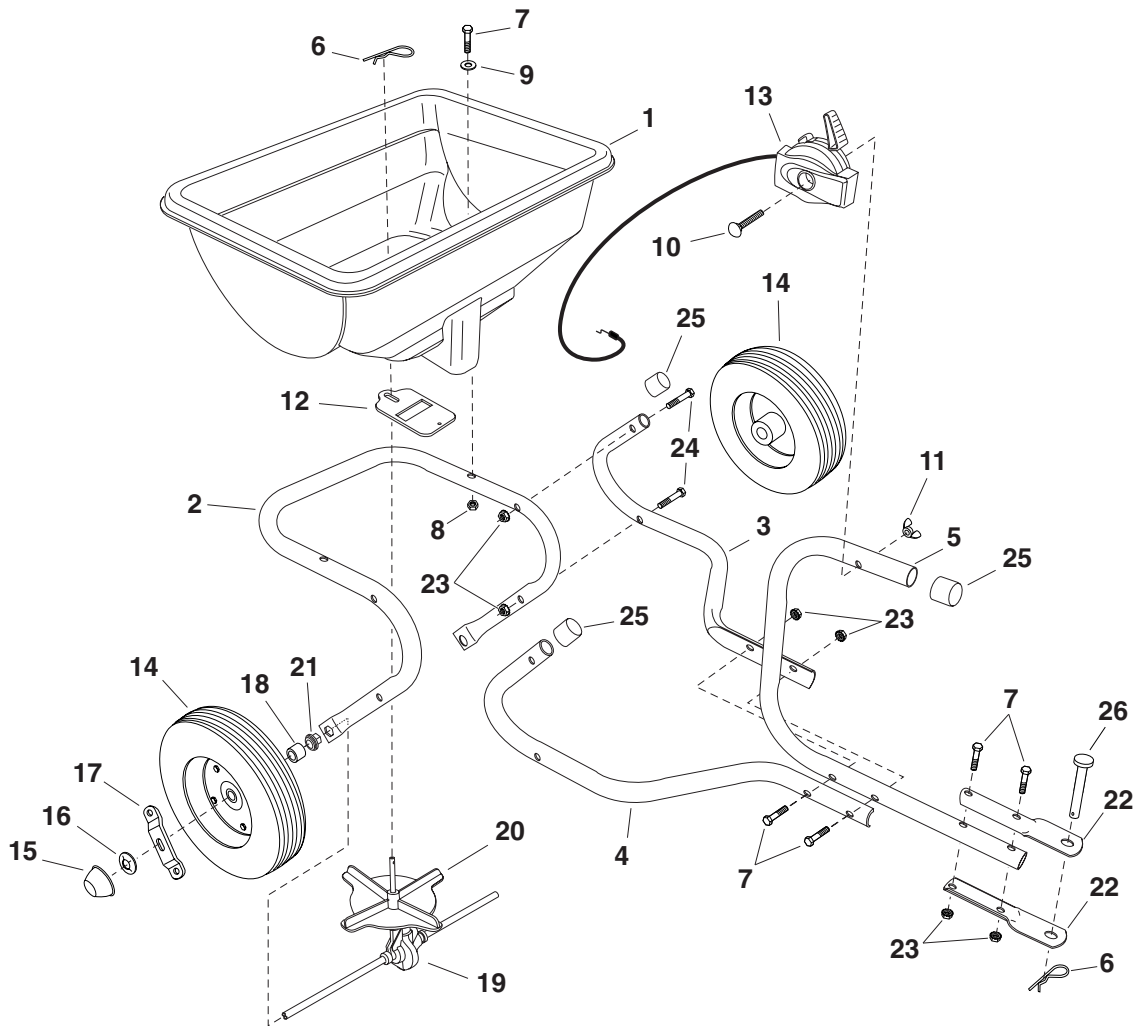

## REPAIR PARTS FOR MODEL 45-0315

REF. NO.	PART NO.	QTY.	DESCRIPTION	REF. NO.	PART NO.	QTY.	DESCRIPTION
1	47994BLK	1	Hopper	15	44663	2	Hub Cap (Push Nut)
2	48240	1	Frame Tube	16	46557	2	Push Nut, 1/2"
3	48241	1	Hitch Tube (LH)	17	24116	1	Drive Wheel Plate
4	48242	1	Hitch Tube (RH)	18	47851	2	Spacer
5	48243	1	Hitch Control Tube	19	64390	1	Impeller/Axle Assembly
6	43343	2	Hair Cotter Pin	20	47124	1	Impeller
7	1509-69	6	Hex Bolt, 1/4-20 x 1-3/4	21	47963	2	Hex Flange Bearing
8	43013	2	Hex Lock Nut, 1/4-20	22	24446	2	Hitch Bracket
9	43088	2	Washer, 1/4 Std	23	46978	8	Hex Nut, 1/4-20 (SEMS)
10	47316	1	Carriage Bolt 1/4-20 x 2-1/4	24	45164	4	Hex Bolt, 1/4-20 x 2-1/4
11	47141	1	Nylon Wing Nut 1/4-20	25	48545	3	Vinyl Cap
12	47983	1	Flow Slide	26	47623	1	Hitch Pin
13	47999	1	Control Cable		48257	1	Owners Manual
14	46503	2	Wheel & Tire				