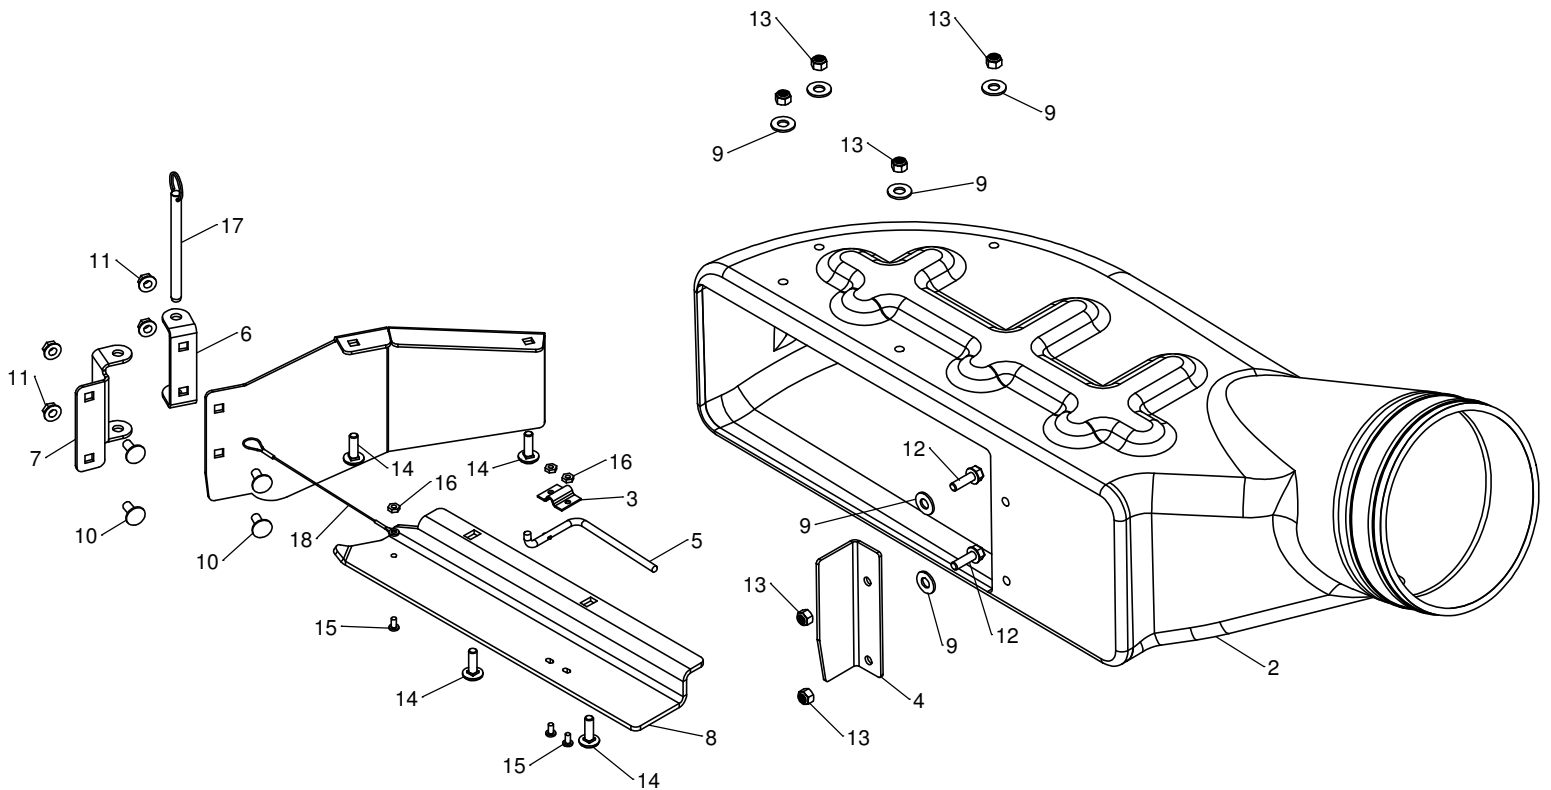

TK95079 - 54" Deere 2000 Series Boot

#	Part #	Qty	Description
1	ST48554	1	Deflector 54, 60
2	ST48533-01	1	Boot for 54" decks
3	ST48549	1	1/4" Latch Clamp
4	ST48557	1	Rear Angle 54-2
5	ST48551	1	Boot Latch
6	ST48560	1	Boot Hinge
7	ST48559	1	Mower Deck Hinge
8	ST48558	1	Boot Mount Bracket 54-2
9	ST65003	6	3/8 Flat Washer
10	ST65006	4	5/16 x 3/4 Carriage Bolt
11	ST65008	4	5/16 Flange Nut
12	ST65014	2	5/16 x 1 Flange Bolt
13	ST65097	6	5/16" Nylon Lock Nut
14	ST65140	4	5/16 x 1 Carriage Bolt
15	ST65000	3	#10-24 x 3/8" Truss Head
16	ST65051	3	#10-24 Nut
17	ST48566	1	Quick Release Pin ϕ 3/8" x 4"
18	ST48567	1	Lanyard 8"