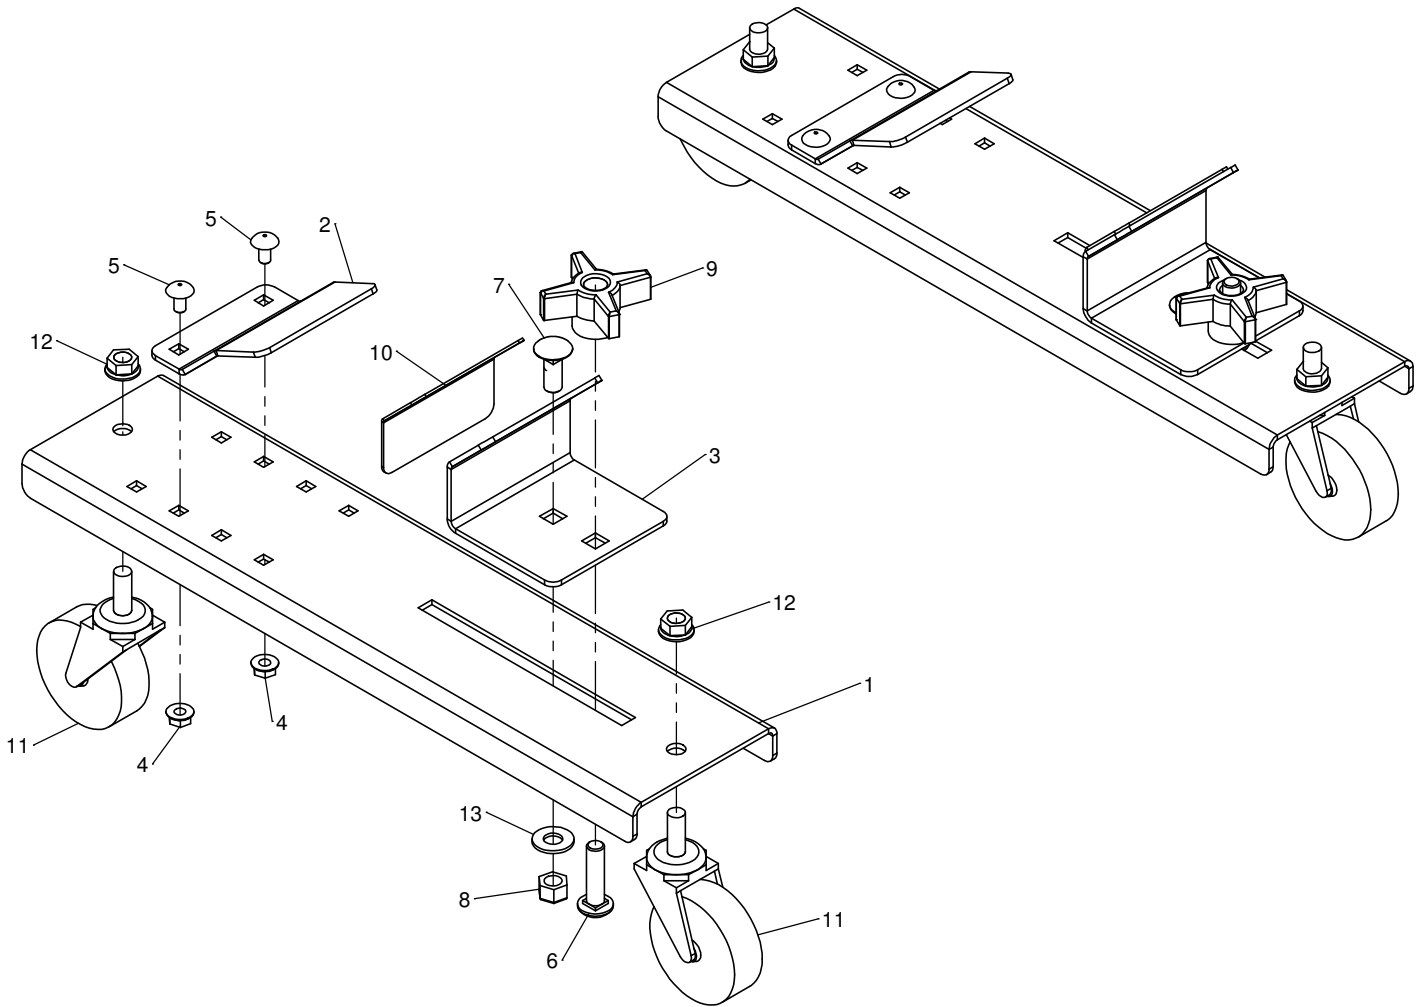

LP70692 - Snow Blower Dollies

#	Part #	Qty	Description
1	ST50844	2	Skate Base
2	ST50842	2	Front Stop
3	ST50843	2	Rear Stop
4	ST65073	4	1/4" Flange Nut
5	ST65085	4	1/4 x 1/2 C.B. Short Neck
6	ST65005	2	3/8 x 1-1/2 Carriage Bolt
7	ST65013	2	3/8 x 1 Carriage Bolt
8	ST65089	2	3/8 Nylock / Stover Nut
9	ST43289	2	3/8 Plastic Knob
10	ST50845	2	Adhesive Rubber 3" x 3"
11	ST48510	4	Caster Wheel 2.5"
12	ST65012	4	3/8 Flange Nut
13	ST65003	2	3/8 Flat Washer