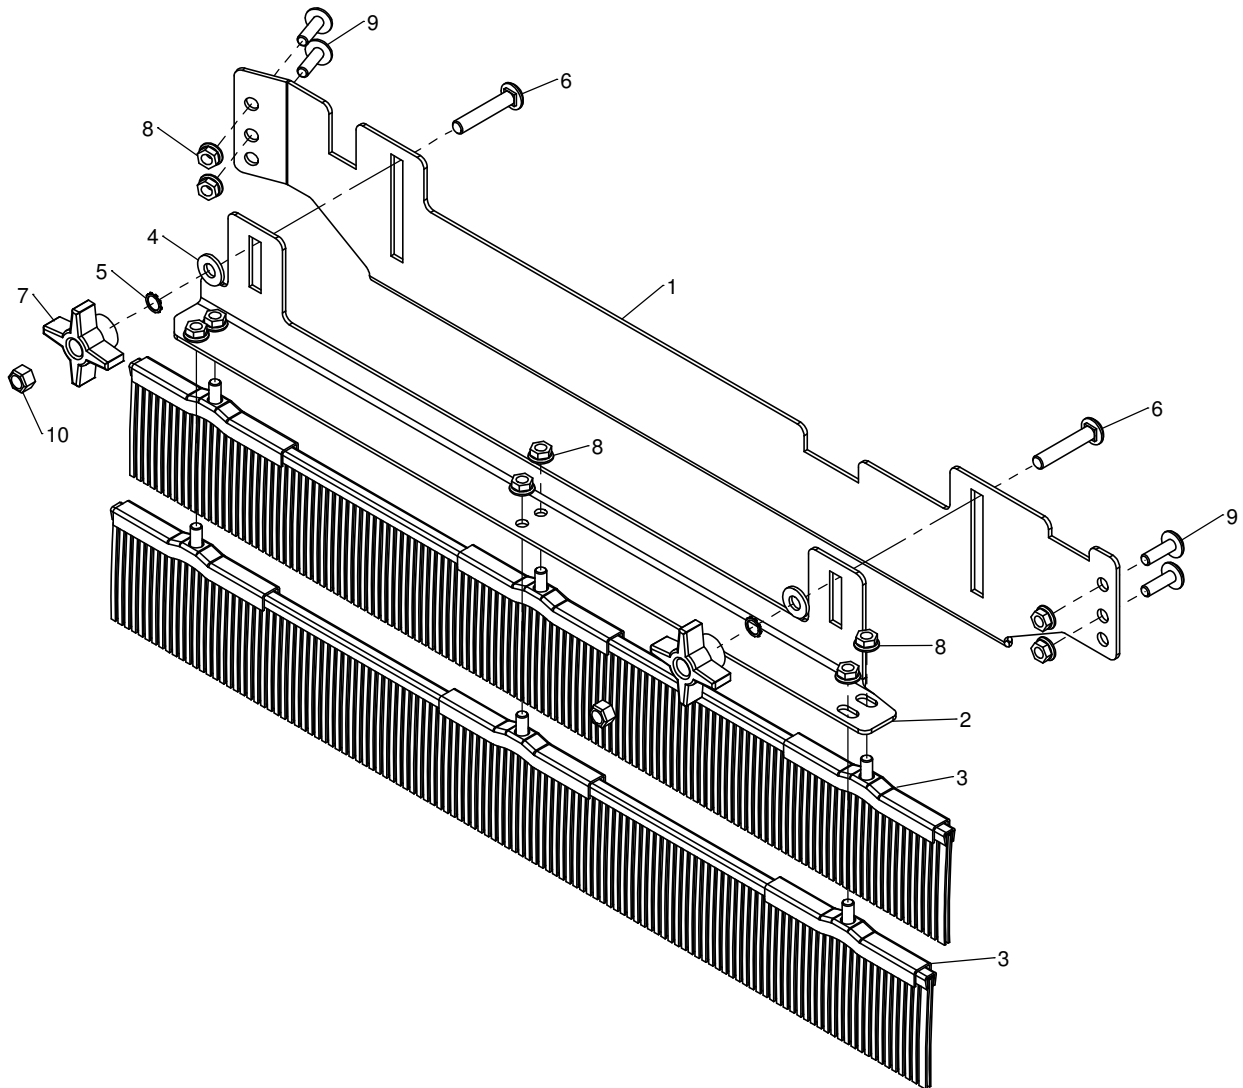

48" & 54" HC Grass Groomer LP36265

PIN Prefixes:	Model Number	Description
	LP36265	48" & 54" Grass Groomer

ITEM #	DESCRIPTION	PART #	QTY.
1	Mower Mount HC	ST43543	1
2	Brush Holder HC	ST43544	1
3	Brush Assm, EZtrak	ST60035	2
4	3/8 Flat Washer	ST65003	2
5	3/8" Star Lock Washer	ST65026	2
6	3/8 x 2 Carriage Bolt	ST65082	2
7	3/8 Plastic Knob	ST43289	2
8	5/16 Flange Nut	ST65008	10
9	5/16"x1" Truss Head Bolt	ST65033	4
10	3/8 Nylock / Stover Nut	ST65089	2