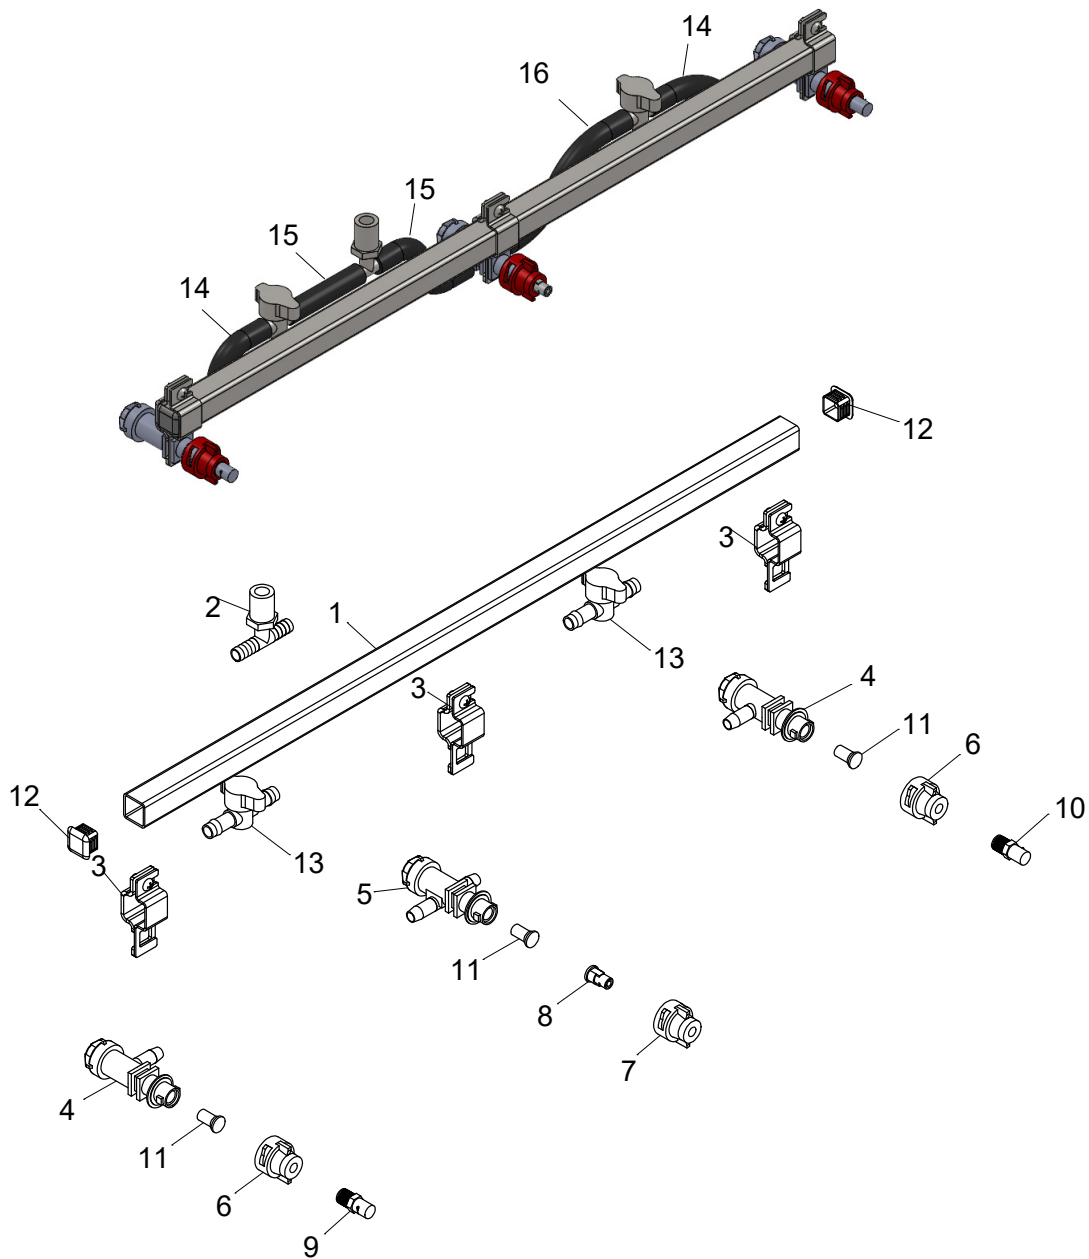

# Boomless 24' Spray

ITEM NO.	PART NUMBER	DESCRIPTION	QTY.	Note
1	5CS61020	Boom Tube 31"	1	
2	5CS43597	Tee 1/2" Barb - 1/2" NPT F	1	
3	5CS43598	Square Tube Clamp 1"	3	
4	5CS43658	Nozzle Body Single Hose 1/2"	2	
5	5CS43595	Nozzle Body Dual Hose 1/2"	1	

## Boomless 24' Spray

ITEM NO.	PART NUMBER	DESCRIPTION	QTY.	Note
6	5CS43599	Spray Tip Cap w/ Gasket for Threaded Tips	2	
7	5CS43408	Spray Tip Cap w/ Gasket	1	
8	5CS43410	Flood Spray Tip 0.3 gpm	1	
9	5CS43600	Boomless Flat Spray Tip Right	1	
10	5CS43601	Boomless Flat Spray Tip Left	1	
11	5CS43411	Spray Tip Screen	3	
12	5CS43401	Plastic End Cap 1"	2	
13	5CS43736	In-line Valve 1/2"	2	
14		1/2" Hose	2	CTL 3.25", MF 5CS43418
15		1/2" Hose	2	CTL 5", MF 5CS43418
16		1/2" Hose	1	CTL 10.25", MF 5CS43418
-	5CS43652	Hose Clamp Screw Type 3/8" - 1/2"	10	Not Illustrated