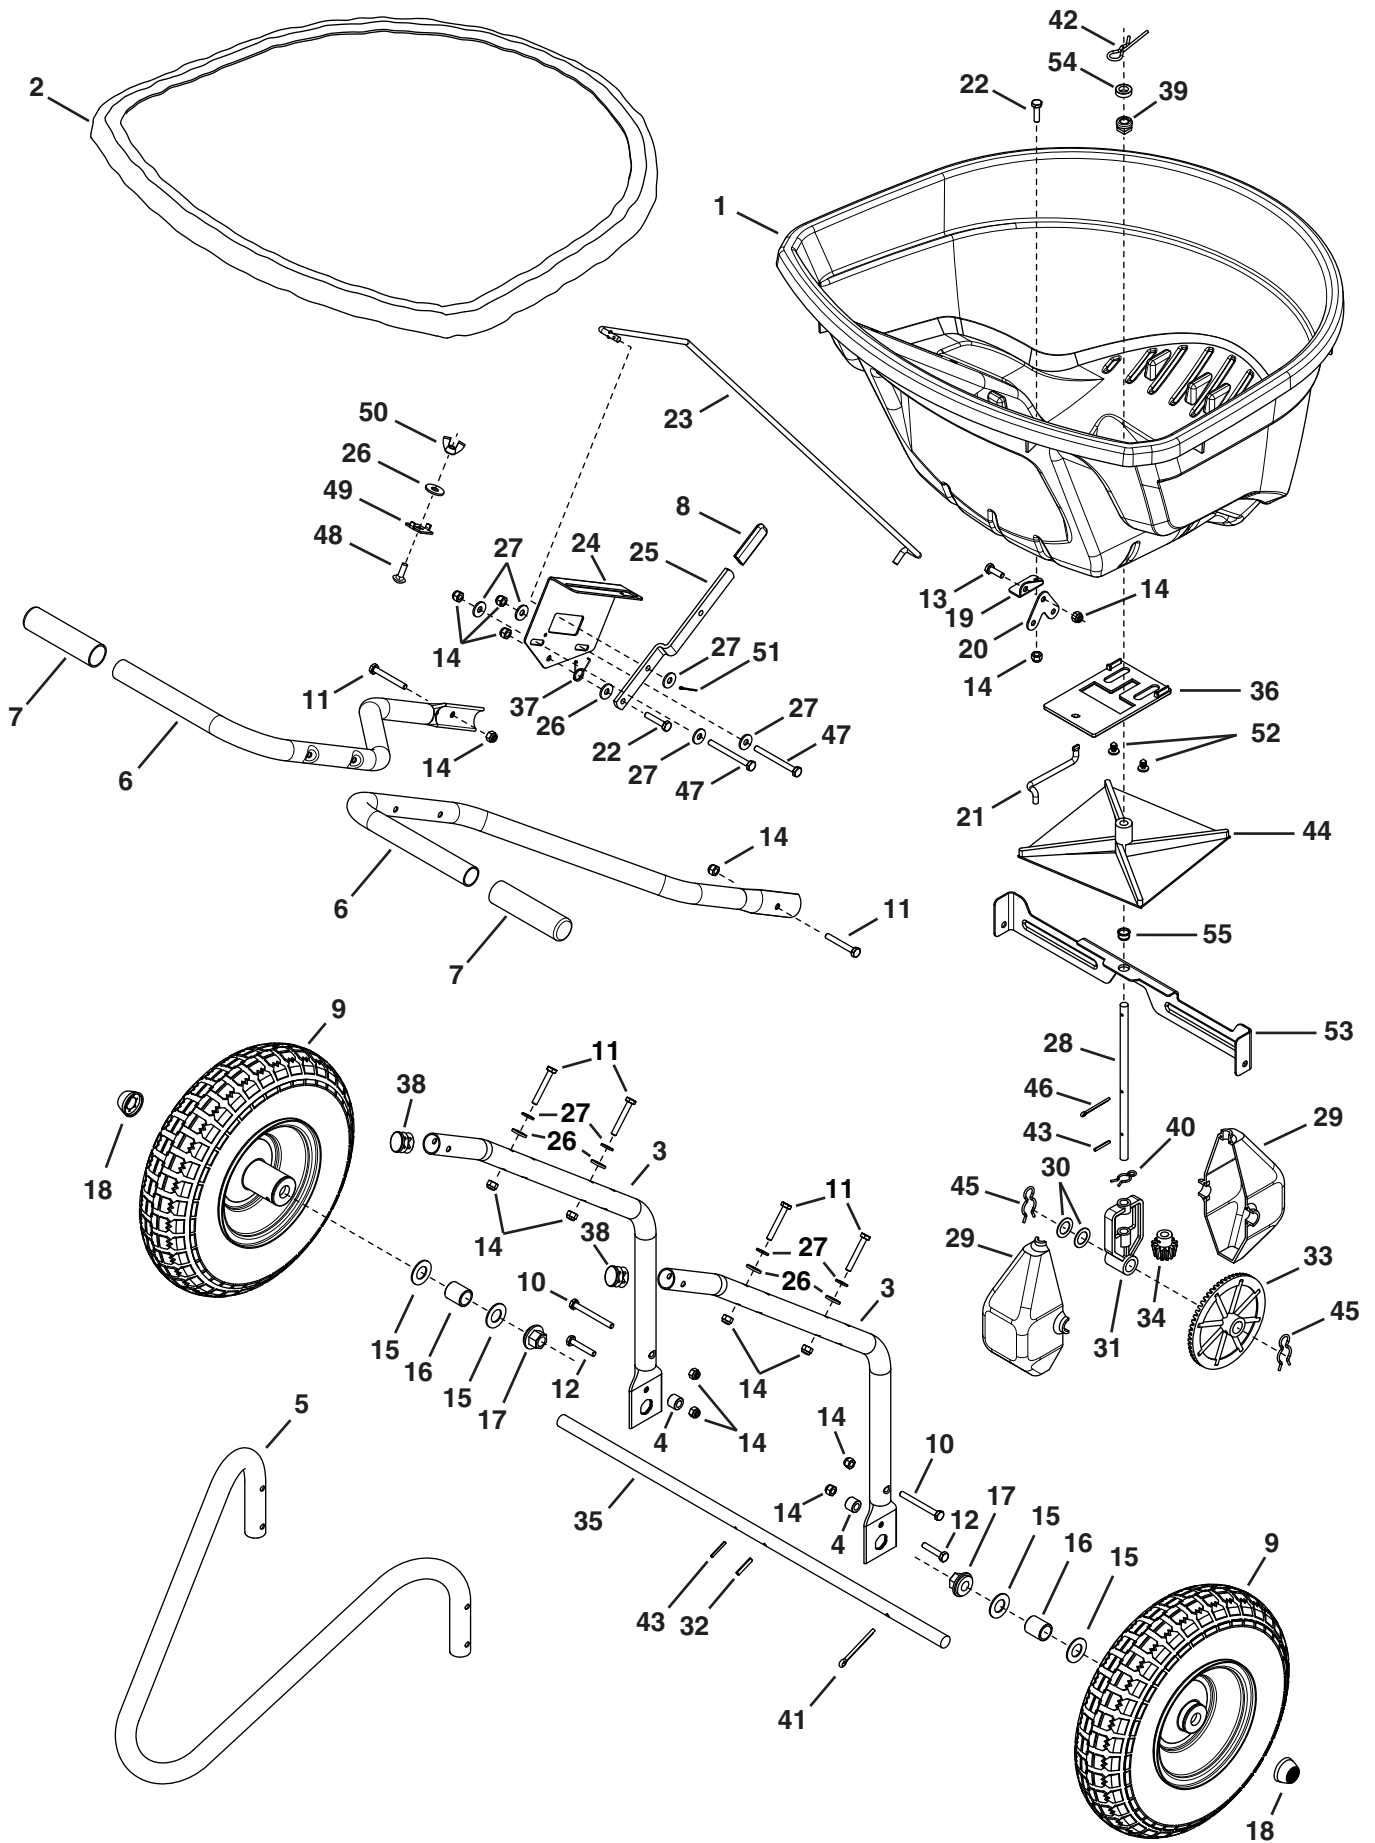

45-04622

45-04622

REF	QTY	PART NO	DESCRIPTION	REF	QTY	PART NO	DESCRIPTION
1	1	41084	Hopper	31	1	47204	Yoke, Large
2	1	41316	Hopper Cover (Optional)	32	1	43659	Pin, Spring 3/16 x 1
3	2	28383	Tube, Hopper Support	33	1	47209	Gear, Large
4	2	46847	Spacer	34	1	47205	Gear, Small
5	1	42004	Tube, Stand	35	1	26710	Axle
6	2	41924	Tube, T-Handle	36	1	45344	Plate, Flow
7	2	44482	Grip, Handle	37	1	42347	Spring, Torsion
8	1	43848	Grip, Control Arm	38	2	49449	Plug
9	2	40880	Wheel	39	1	44285	Bushing, Hopper Bottom Black
10	2	49870	Bolt, Hex 1/4-20 x 2-1/2	40	1	49898	Clip, Hairpin 5/8
11	6	1509-69	Bolt, Hex 1/4-20 x 1-3/4	41	1	46855	Pin, Cotter 3/16" x 2"
12	2	46699	Bolt, Hex 1/4-20 x 2	42	1	48934	Hairpin, Agitator
13	1	43012	Bolt, Hex 1/4-20 x 3/4	43	2	46055	Pin, Spring 1/8 x 1
14	15	47189	Nut, Hex 1/4-20 Nylock	44	1	04367	Spreader Impeller
15	4	R19212016	Washer, .6562 x 1.25 x .0598	45	2	49897	Clip, Hairpin 7/8
16	2	45280	Spacer, .64 ID x .88 OD x .625	46	1	43093	Pin, Cotter 1/8 x 1-1/2
17	2	45279	Bearing, Flange	47	2	43796	Bolt, Hex 1/4-20 x 2-3/4
18	2	48499B	Hub Cap	48	1	44950	Bolt, Carriage 1/4-20 x 3/4
19	1	27276	Bracket, Drive Link Mount	49	1	24858	Adjustable Stop
20	1	27277	Bracket, Drive Link	50	1	47141	Nut, Nylon Wing 1/4-20
21	1	41929	Rod, Drive Link	51	1	44101	Pin, Cotter 3/32 x 3/4
22	2	43661	Bolt, Hex 1/4-20 x 1	52	2	48402	Plug, 1/4" (Christmas Tree)
23	1	41928	Rod, Flow Control	53	1	27313	Cross Brace
24	1	27322	Bracket, Flow Control	54	1	23625	Spacer
25	1	24856	Arm, Flow Control	55	1	42839	Bushing, 3/8" Plastic
26	6	1543-69	Washer, Nylon .3281 x .75	56	1	68881	Transmission Assembly - not shown (includes 28, 29, 30, 31, 32, 33, 34, 35, 40, 43, & 45)
27	9	43088	Washer, 1/4 Std .312 x .734				
28	1	28390	Shaft, Spreader				
29	2	47212	Housing, Large Gear		1	45364	Owner's Manual
30	2	44125	Washer, .625 x 1.0 x .03				