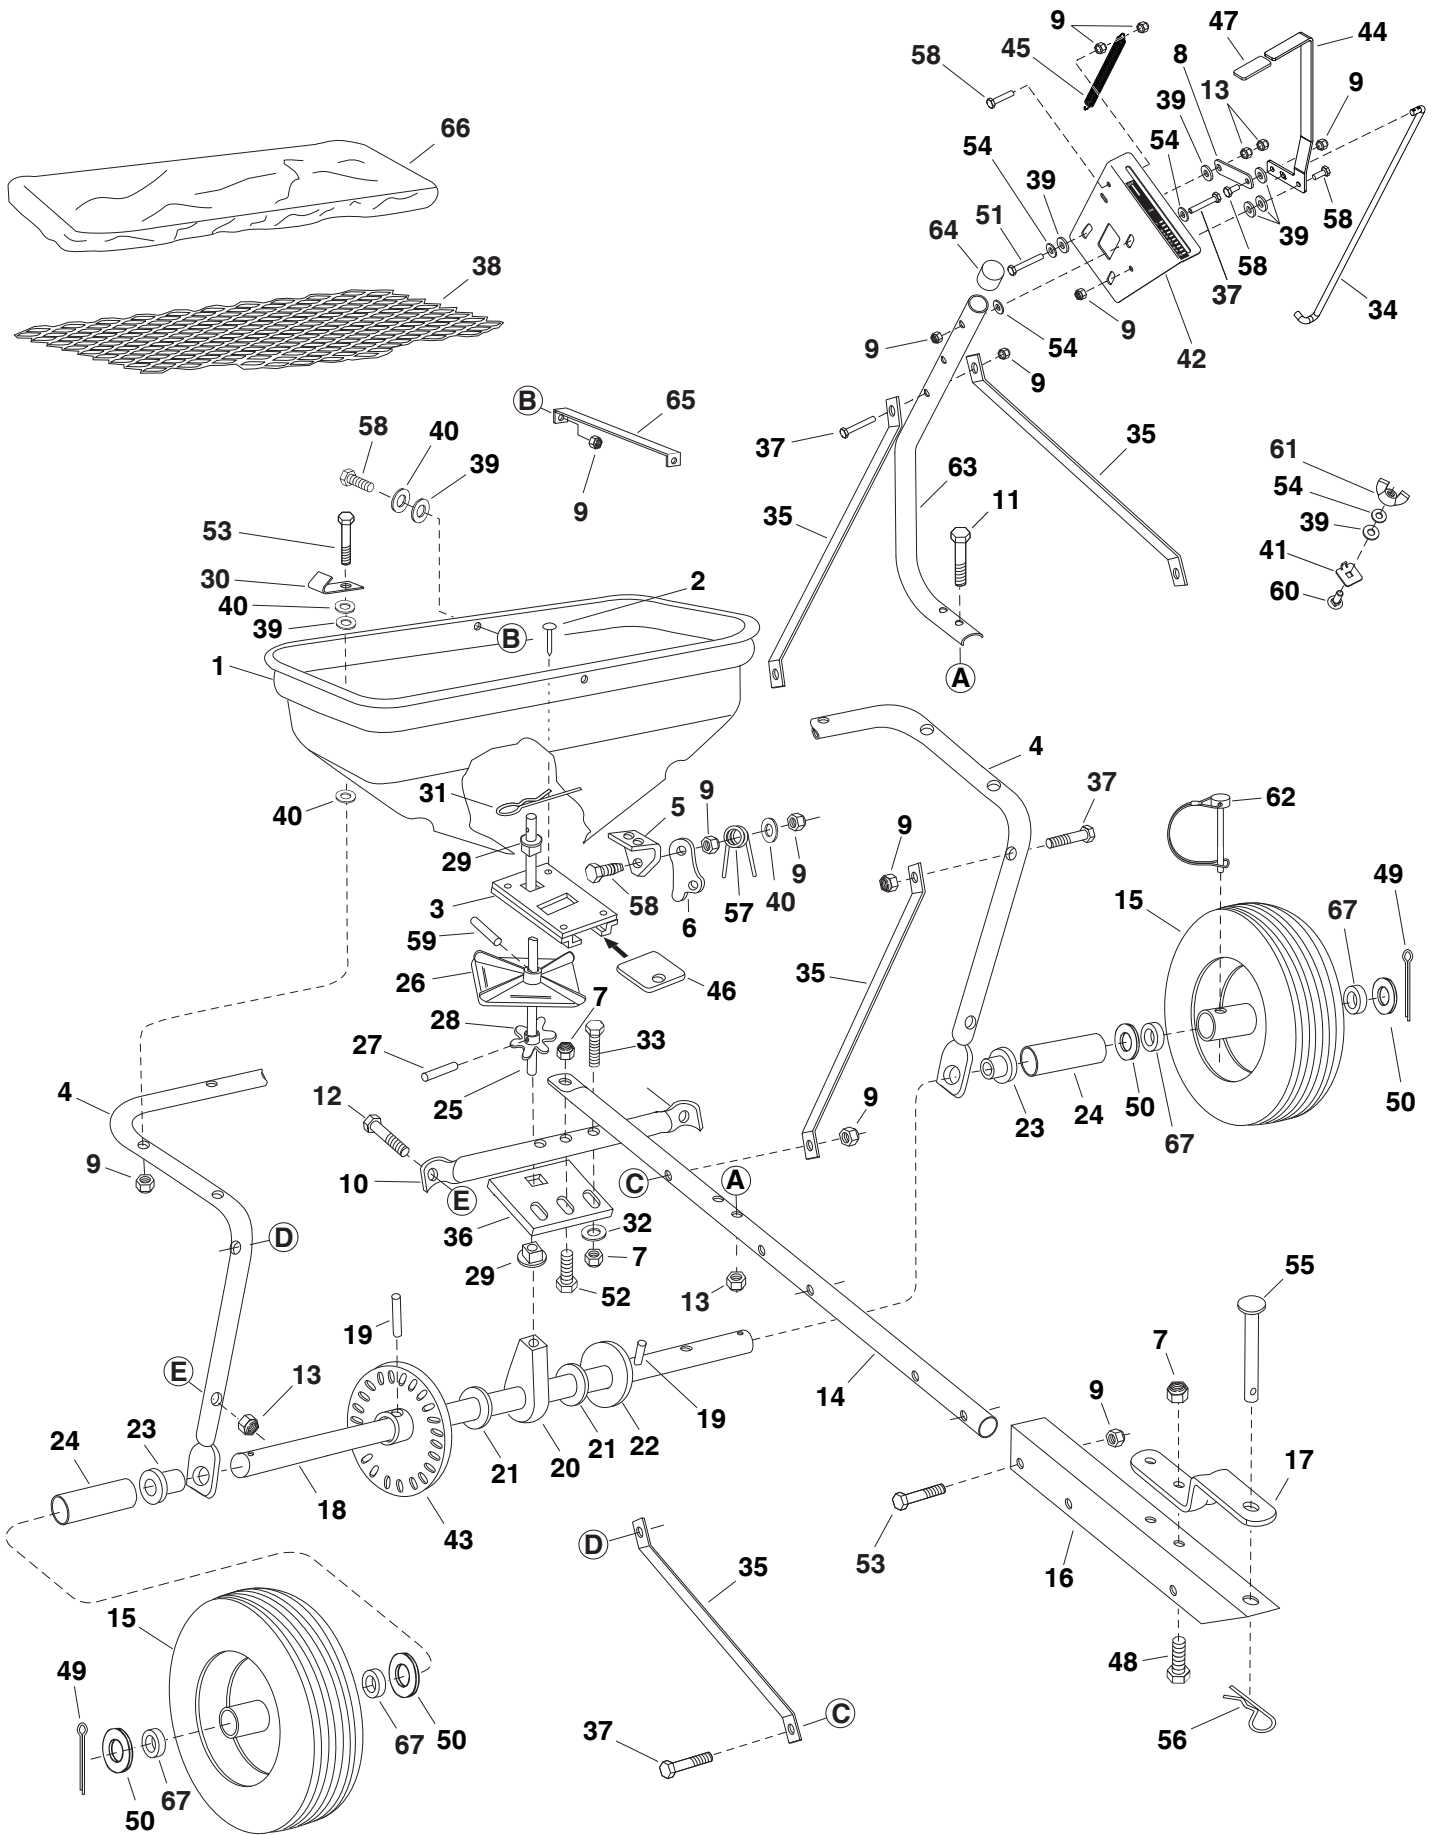

REPAIR PARTS FOR BROADCAST SPREADER MODEL 45-03295

REPAIR PARTS FOR BROADCAST SPREADER MODEL 45-03295

REF.	QTY.	PART NO.	DESCRIPTION	REF.	QTY.	PART NO.	DESCRIPTION
1	1	44480	Hopper	35	4	23525	Brace, Hitch
2	4	41157	Rivet, Stainless	36	1	23762	Shaft Support Plate
3	1	65129	Ass'y, Guide Closure	37	6	1509-69	Bolt, Hex 1/4-20 x 1-3/4" *
4	1	44462	Tube, Frame	38	1	47441	Screen
5	1	23753	Slide Gate Angle Bracket	39	14	1543-69	Washer, Nylon
6	1	23758	Slide Gate Bracket	40	15	43088	Washer, Flat 1/4" Std.
7	5	HA21362	Nut, Nylock Hex 3/8-16 Thd.*	41	1	27177	Stop, Adjustable
8	1	24857	Flow Control Link	42	1	24915	Bracket, Flow Control Mount
9	22	47189	Nut, Nylock Hex 1/4-20 Thd.*	43	1	62474	Gear Assembly
10	1	43808	Tube, Crossover	44	1	24917	Flow Control Arm
11	2	43084	Bolt, Hex 5/16-18 x 1-3/4" *	45	1	43000	Spring
12	2	44180	Bolt, Hex 5/16-18 x 2" *	46	1	23533	Plate, Closure
13	6	47810	Nut, Nylock Hex 5/16-18 Thd.*	47	1	43848	Grip, Flow Control Arm
14	1	48864	Tube, Hitch	48	2	43001	Bolt, Hex 3/8-16 x 1" *
15	2	48511	Wheel	49	2	43093	Pin, Cotter 1/8" x 1-1/2"
16	1	25080	Bracket, Hitch Extension	50	4	43009	Washer, Flat 3/4"
17	1	23014	Bracket, Hitch	51	1	43085	Bolt, Hex 5/16-18 x 1-1/2" *
18	1	24914	Shaft, Axle	52	1	HA180132	Bolt, Hex 3/8-16 x 2-1/4" *
19	2	43851	Pin, Spring 3/16" Dia. x 1-1/4" Lg.	53	8	46699	Bolt, Hex 1/4-20 x 2" *
20	1	43871	Bushing, Axle Shaft	54	6	R19111116	Washer, 5/16 SAE
21	5	1540-32	Washer, Flat .78 I.D.	55	1	47623	Hitch Pin
22	1	1540-162	Washer, Flat 1/2"	56	1	43343	Hair Cotter Pin, 1/8"
23	2	47615	Bearing, Flange	57	1	44566	Spring, Torsion
24	2	47683	Tube, Spacer	58	6	43661	Bolt, Hex 1/4-20 x 1" *
25	1	25305	Shaft, Sprocket	59	1	46055	Pin, Spring 1/8" Dia. x 1" Lg.
26	1	04367	Spreader Plate	60	1	44950	Bolt, Carriage 1/4-20 x 3/4" *
27	1	43850	Pin, Spring 1/8" Dia. x 5/8"	61	1	47141	Wing Nut, Nylon
28	1	44468	Sprocket, 6 Tooth	62	1	48515	Drive Pin W/Bail, 1/4" x 2"
29	2	44285	Bushing, Delrin	63	1	48514	Flow Control Mounting Tube
30	2	25672	Clip	64	1	44481	Vinyl Cap
31	1	48934	Hairpin Agitator	65	1	23697	Hopper Strap
32	3	43070	Washer, Flat 3/8" *	66	1	40825	Vinyl Cover
33	2	43054	Bolt, Hex 3/8-16 x 2" *	67	4	43631	Ball Bearing
34	1	41549	Rod, Flow Control		1	41902	Owner's Manual