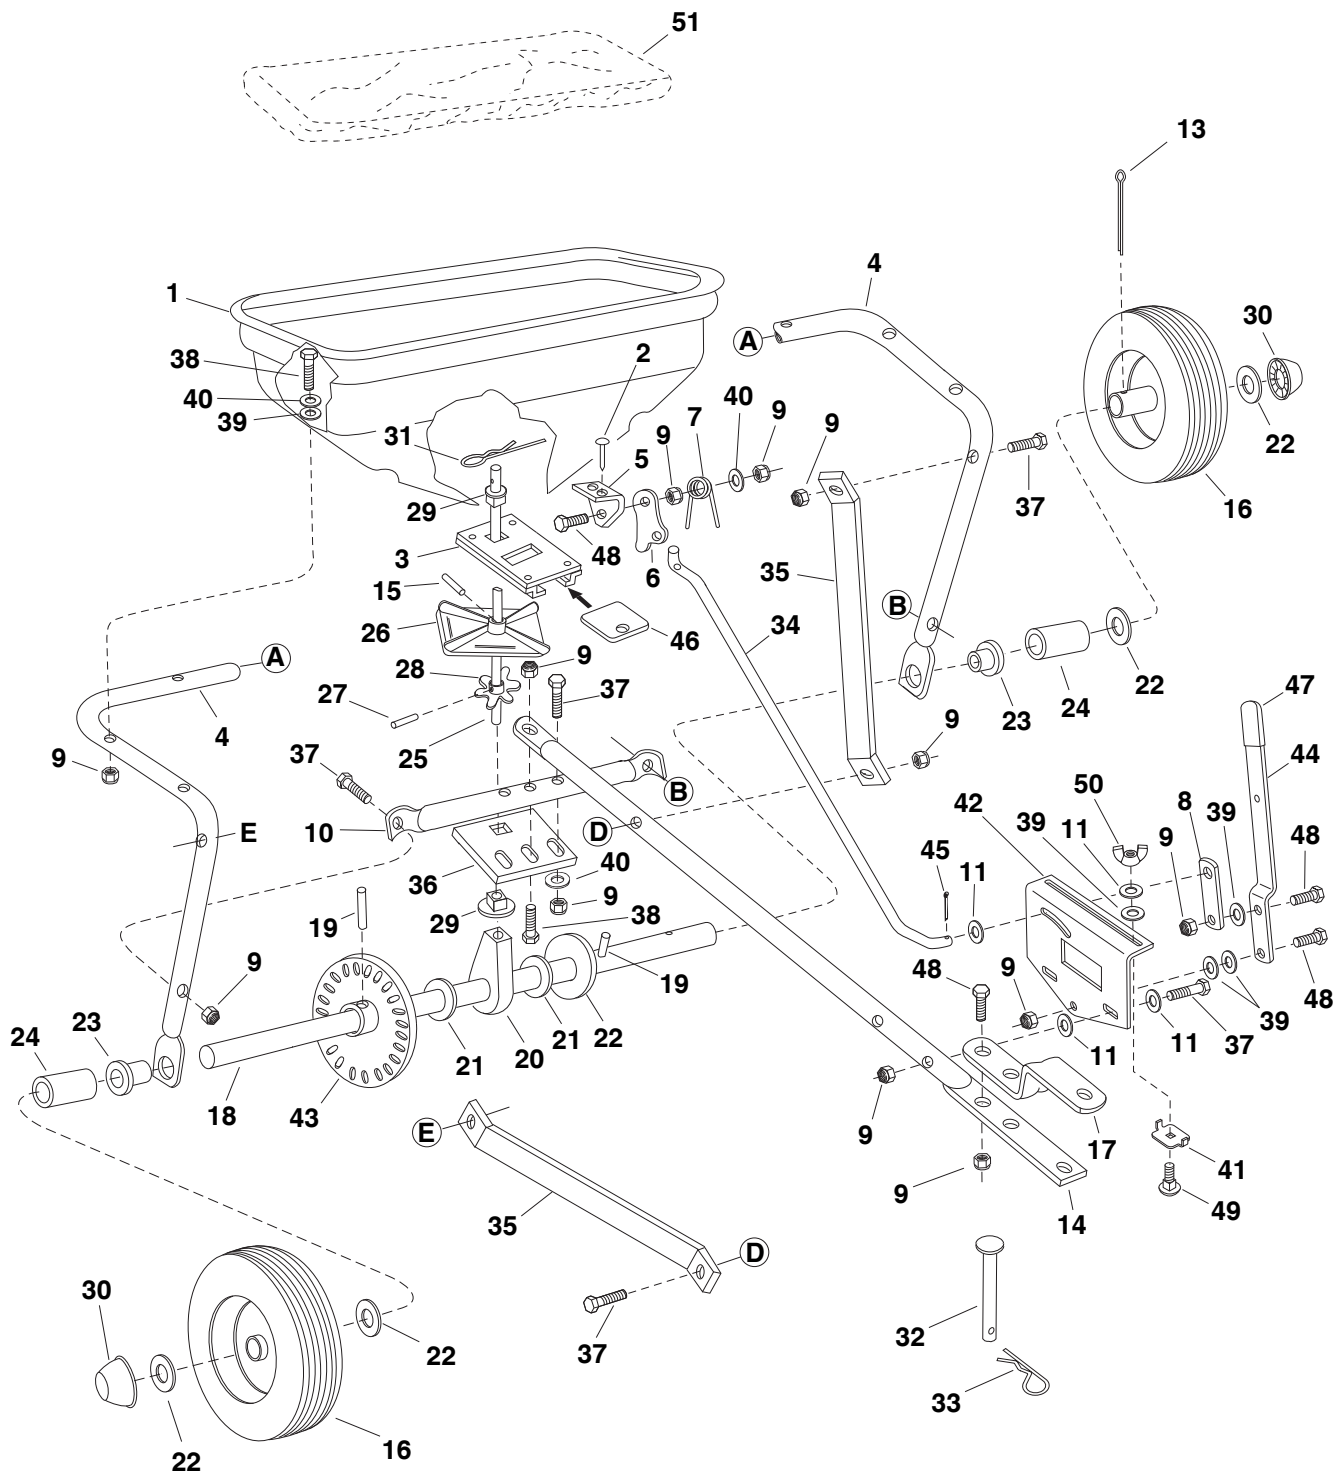

REPAIR PARTS FOR BROADCAST SPREADER MODEL 45-02114

REPAIR PARTS FOR BROADCAST SPREADER MODEL 45-02114

REF.	PART NO.	QTY.	DESCRIPTION	REF.	PART NO.	QTY.	DESCRIPTION
1	44466	1	Hopper	27	43850	1	Pin, Spring 1/8" Dia. x 5/8".
2	C-9M5732	2	Rivet, Pop	28	44468	1	Sprocket, 6 Tooth
3	62482	1	Ass'y, Guide Closure	29	44285	2	Bushing, Delrin
4	48842	1	Tube, Frame	30	48499	2	Hub Cap
5	23753	1	Slide Gate Angle Bracket	31	48934	1	Hairpin, Agitator
6	23758	1	Slide Gate Bracket	32	47623	1	Hitch Pin
7	44566	1	Spring, Torsion	33	43343	1	Hair Cotter Pin, 1/8"
8	24857	1	Flow Control Link	34	44469	1	Rod, Flow Control
9	47189	22	Nut, Nylock 1/4-20	35	23525	2	Brace, Hitch
10	48841	1	Tube, Crossover	36	23780	1	Shaft Support Plate
11	R19111116	6	Washer, 5/16 SAE	37	43648	9	Bolt, Hex 1/4-20 x 1-1/2"
13	47063	1	Pin, Cotter 5/32" x 2"	38	1509-69	7	Bolt, Hex 1/4-20 x 1-3/4"
14	44586	1	Tube, Hitch	39	1543-69	10	Washer, Nylon
15	46055	1	Pin, Spring 1/8" Dia. x 1" Lg.	40	43088	10	Washer, Flat 1/4" Std.
16	40880	2	Wheel	41	24858	1	Stop, Adjustable
17	23687	1	Bracket, Hitch	42	24855	1	Bracket, Flow Control Mount
18	25067	1	Shaft, Axle	43	48888	1	Gear, Slotted
19	44665	2	Pin, Spring 5/32" x 1-1/4"	44	24859	1	Flow Control Arm
20	48916	1	Bushing, Axle Shaft	45	44101	1	Cotter Pin 3/32" x 3/4" Lg.*
21	44125	4	Washer, Flat 5/8" x 1"	46	23533	1	Plate, Closure
22	R19212016	5	Washer, Flat 5/8" x 1-1/4"	47	43848	1	Grip, Flow Control Arm
23	741-0249	2	Bearing, Flange	48	43661	5	Bolt, Hex 1/4-20 x 1" Lg. *
24	48857	2	Tube, Spacer	49	44950	1	Bolt, Carriage 1/4-20 x 3/4"x 50
25	25305	1	Shaft, Sprocket	50	47141	1	Wing Nut, Nylon
26	04367	1	Spreader Plate	51	43962	1	Vinyl Cover (Optional)
					49095	1	Owner's Manual