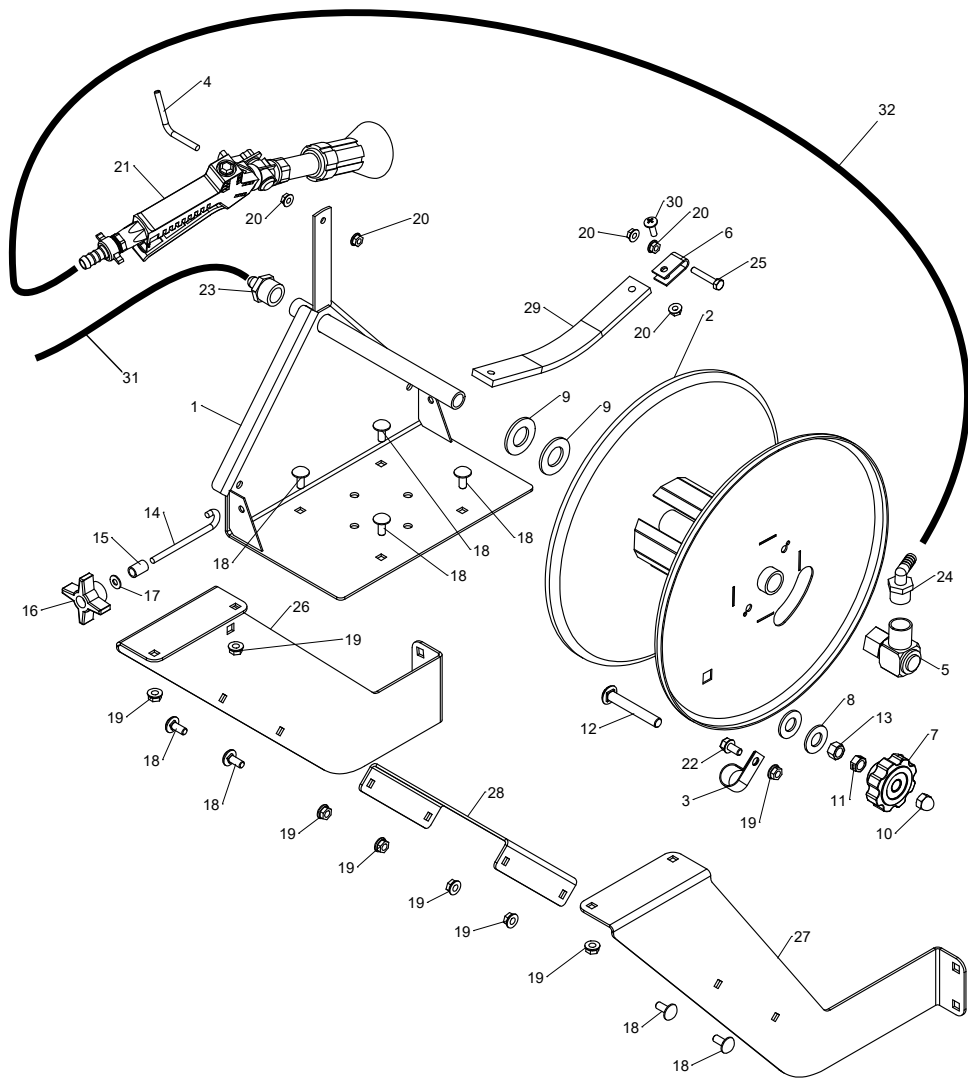

100 ft Hose Reel

ITEM NO.	PART NUMBER	DESCRIPTION	QTY.	Note
1	5CS43686	Hose Reel Base	1	
2	5CS43687	Hose Reel Assembly	1	
3	5CS43663	Hose Holder 1/2"	1	
4	5CS62008	1/4" Bent Pin	1	
5	5CS43782	Swivel 1/2" FPT, Elbow	1	
6	5CS50245	Retention Strap Clamp	1	
7	5CS43783	Swivel Knob	1	
8	A110615	5/8" SAE Washer	2	
9	5CS65161	7/8" SAE Washer	2	
10	5CS65162	7/16" Acorn Nut	1	

100 ft Hose Reel

ITEM NO.	PART NUMBER	DESCRIPTION	QTY.	Note
11	5CS65163	7/16" Center Lock Nut	1	
12	03H1705	7/16" x 3" Carriage Bolt	1	
13	14H849	7/16" Hex Nut	1	
14	5CS43781	1/4" x 4" J-Bolt	1	
15	5CS43725	Spacer	1	
16	5CS43810	1/4" Plastic Knob	1	
17	5CS65154	1/4" Washer	1	
18	03H1540	5/16" x 3/4" Carriage Bolt	8	
19	A22698	5/16" Flange Nut	9	
20	N10217	1/4" Flange Nut	5	
21	5CS43435	Sprayer Handgun	1	
22	T58694	5/16" x 5/8" Flange Bolt	1	
23	5CS43588	Elbow 1/2" Barb - 1/2" NPT F	1	
24	5CS43803	Elbow 1/2" Barb - 1/2" NPT M	1	
25	TCU38060	1/4"x 1-1/2" Bolt	1	
26	5CS43793	Front Mounting Bracket	1	
27	5CS43794	Rear Mounting Bracket	1	
28	5CS43804	Crossmember	1	
29	5CS43988	Rubber Strap 5/16" x 1-1/4" x 10"	1	
30	5CS65016	1/4" x 3/4" Truss Head Bolt	1	
31		1/2" Hose	1	CTL 36", MF 5CS43418
32		1/2" Hose	1	CTL 1200", MF 5CS43418
-	5CS43652	Hose Clamp Screw Type 3/8" - 1/2"	4	Not Illustrated