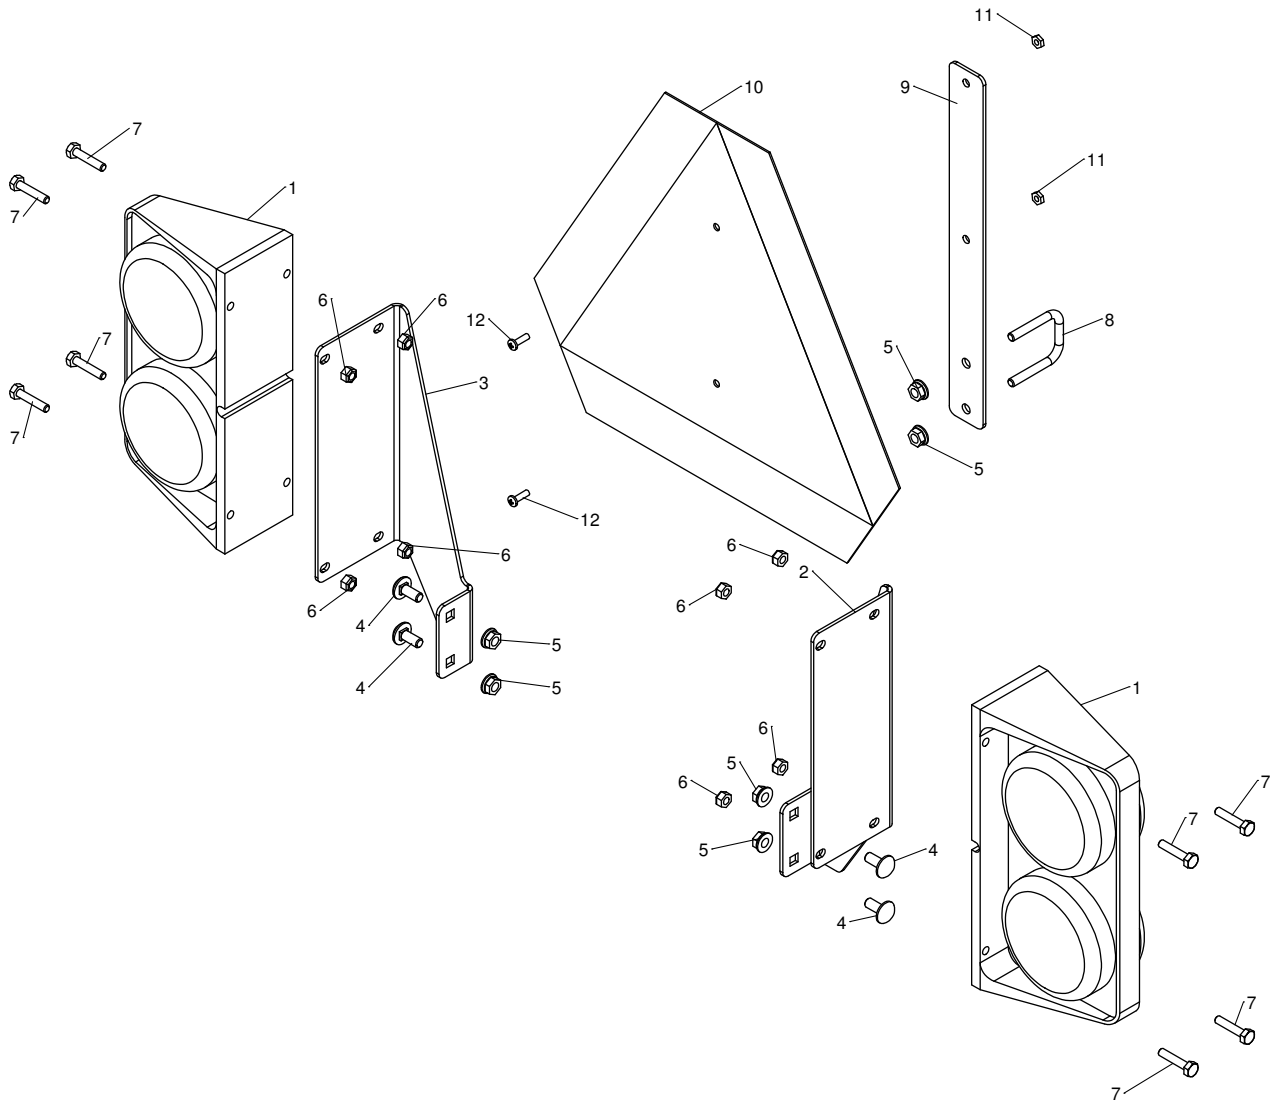

On-Highway Kit

ITEM NO.	PART NUMBER	DESCRIPTION	QTY.	Note
1	5CS50934	Rear Light Kit - Includes Right and Left Assemblies and Harness	1	
2	5CS43968	Light Bracket RH	1	
3	5CS43969	Light Bracket LH	1	
4	03H1540	5/16" x 3/4" Carriage Bolt	4	
5	A22698	5/16" Flange Nut	6	
6	5CS65017	1/4" Nylock Nut	8	
7	5CS65184	1/4" x 1-1/4" Bolt	8	
8	5CS43315	5/16" x 1-3/4" Square U-Bolt	1	
9	5CS43614	SMV Bracket	1	

On-Highway Kit

ITEM NO.	PART NUMBER	DESCRIPTION	QTY.	Note
10	5CS43647	SMV Sign	1	
11	5CS65051	#10-24 Nut	2	
12	5CS65258	#10-24 x 3/8" Phillips Pan Head Screw	2	
-	5CS43983	Push in Cable Clamp with Wire Ties	8	Not Illustrated