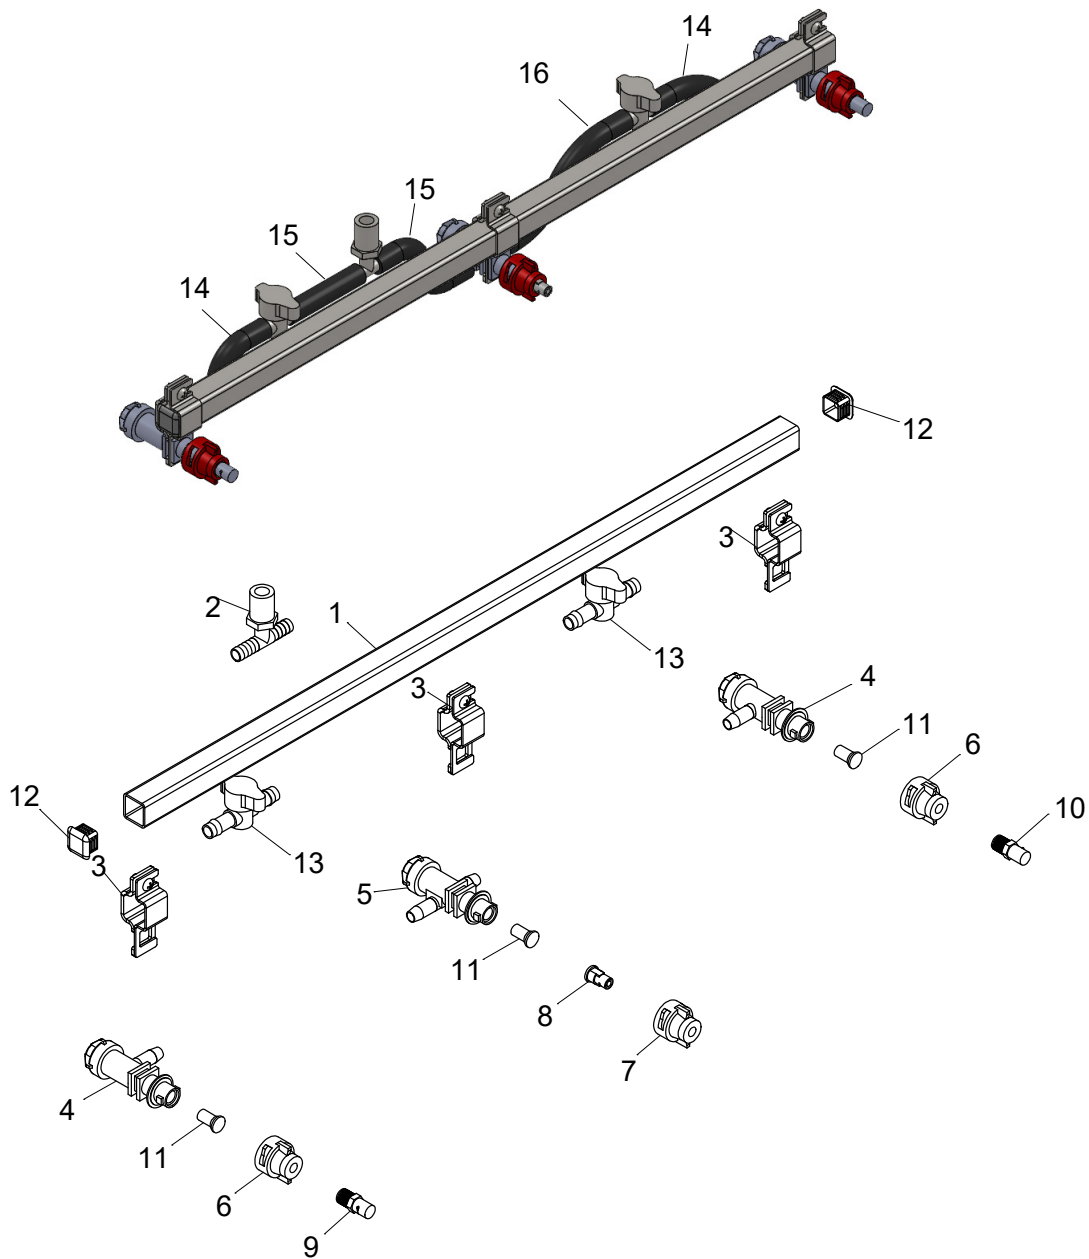

Boomless 24' Spray

ITEM NO.	PART NUMBER	DESCRIPTION	QTY.	Note
1	5CS61020	Boom Tube 31"	1	
2	5CS43597	Tee 1/2" Barb - 1/2" NPT F	1	
3	5CS43598	Square Tube Clamp 1"	3	
4	5CS43658	Nozzle Body Single Hose 1/2"	2	
5	5CS43595	Nozzle Body Dual Hose 1/2"	1	

Boomless 24' Spray

ITEM NO.	PART NUMBER	DESCRIPTION	QTY.	Note
6	5CS43599	Spray Tip Cap w/ Gasket for Threaded Tips	2	
7	5CS43408	Spray Tip Cap w/ Gasket	1	
8	5CS43410	Flood Spray Tip 0.3 gpm	1	
9	5CS43600	Boomless Flat Spray Tip Right	1	
10	5CS43601	Boomless Flat Spray Tip Left	1	
11	5CS43411	Spray Tip Screen	3	
12	5CS43401	Plastic End Cap 1"	2	
13	5CS43736	In-line Valve 1/2"	2	
14		1/2" Hose	2	CTL 3.25", MF 5CS43418
15		1/2" Hose	2	CTL 5", MF 5CS43418
16		1/2" Hose	1	CTL 10.25", MF 5CS43418
-	5CS43652	Hose Clamp Screw Type 3/8" - 1/2"	10	Not Illustrated