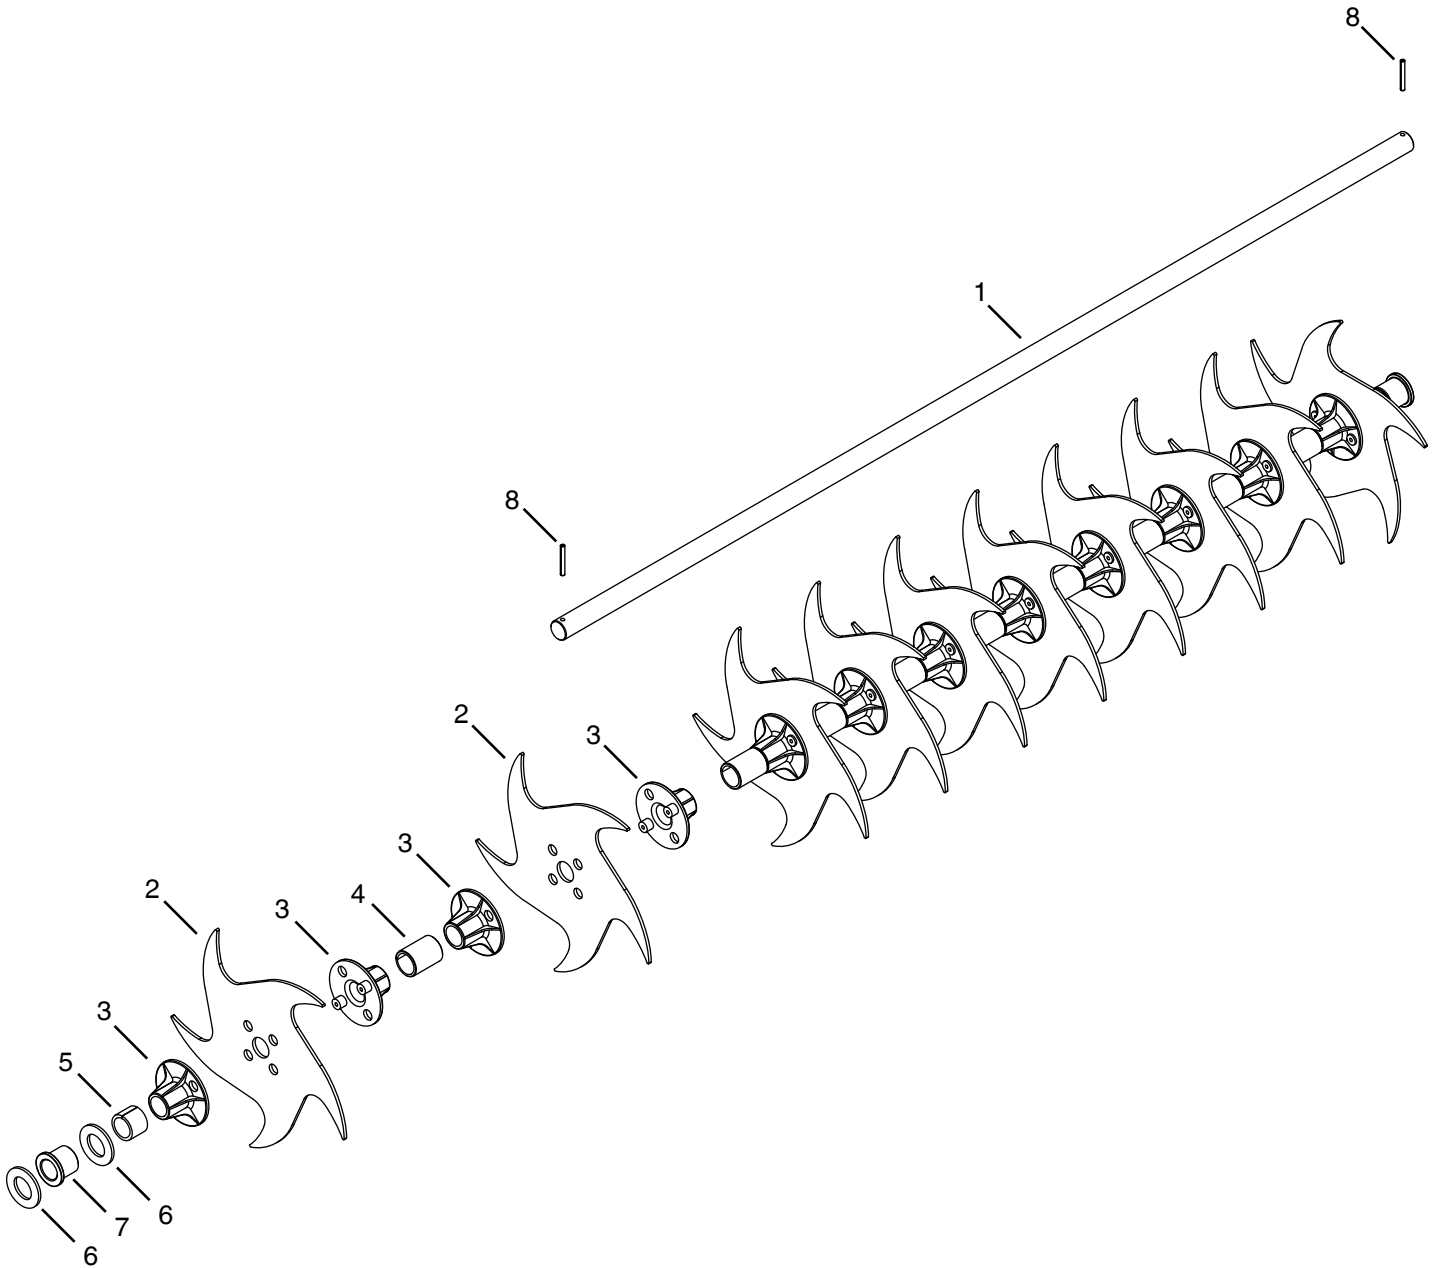

# REPAIR PARTS FOR 45-0458 SPIKE AERATOR

REF	QTY	PART NO	DESCRIPTION	REF	QTY	PART NO	DESCRIPTION
1	1	26369	Shaft	6	4	1540-31	Washer, .78" x 1.25" x .062"
2	10	25429	Curved Spike Disk	7	2	44798	Flange Bearing
3	20	45148	Spike Disk Hub	8	2	41631	Cotter Pin 5/32" x 1-1/4"
4	9	44494	Spacer, .8" x 1" x 1.33"	1	1	40753-S	Owners Manual
5	2	23368	Spacer, .76" 1" x .75"				