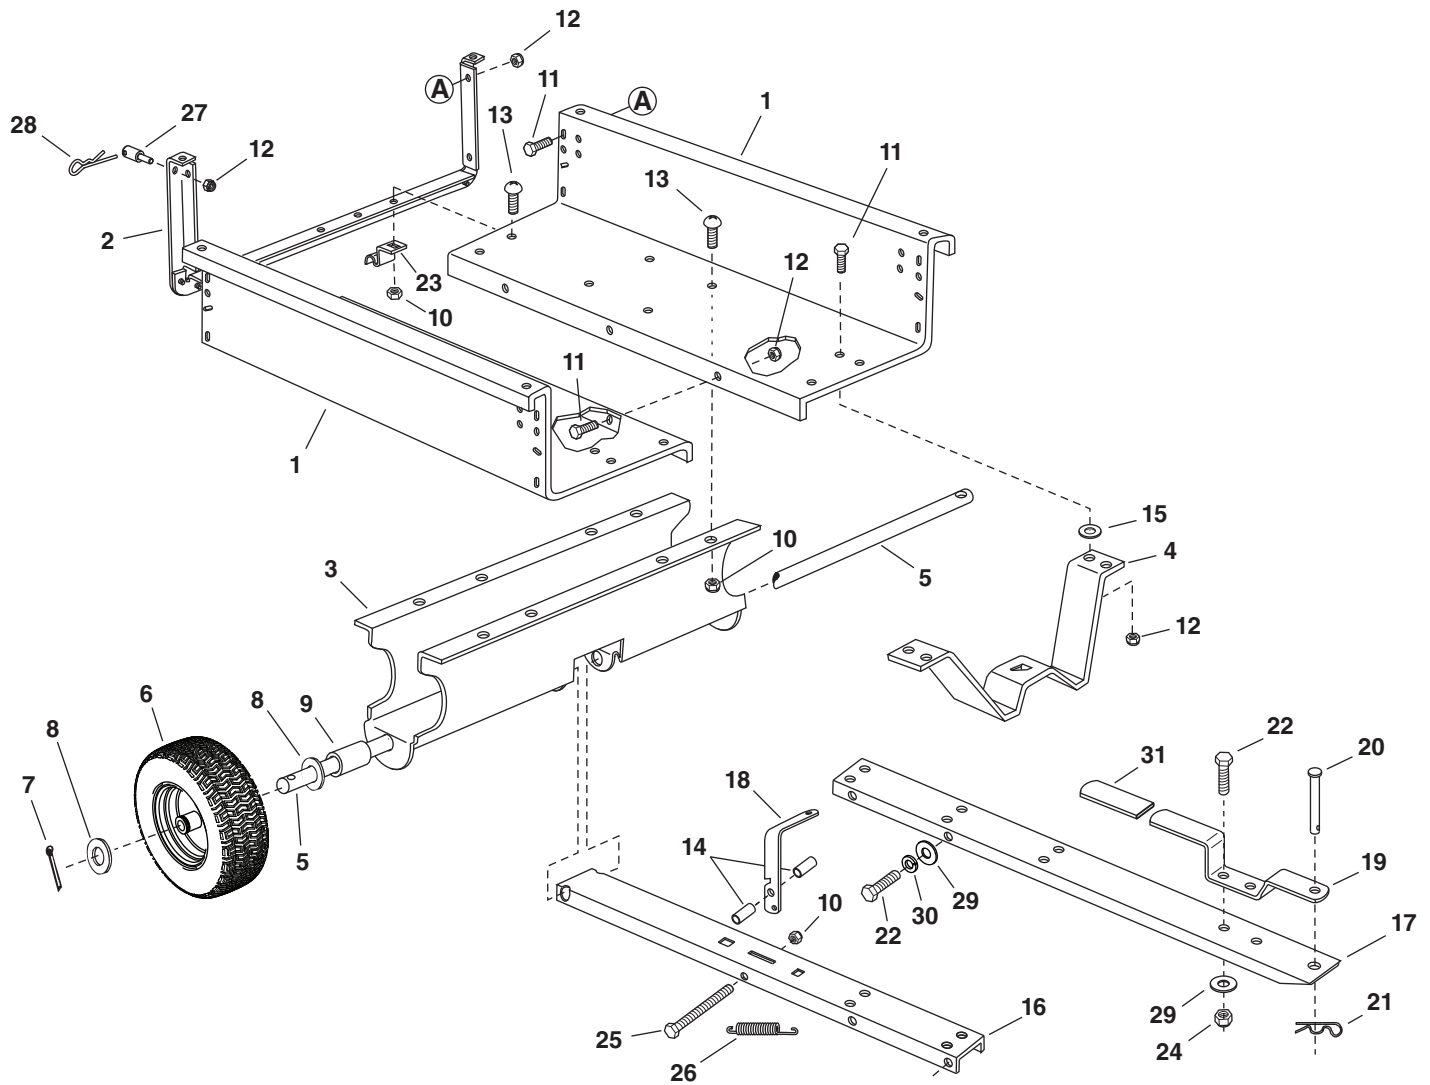

PARTS

REPAIR PARTS FOR MOW-N-VAC CART BODY MODEL 551889A

REF.	PART NO.	QTY.	DESCRIPTION	REF.	PART NO.	QTY.	DESCRIPTION
1	23985	2	Cart Body	17	27863	1	Tongue (Front)
2	62458	1	Tailgate Reinforcement Bracket	18	24614	1	Latch Lock Lever
3	23507	1	Wheel Support	19	27264	1	Hitch Bracket
4	24497	1	Latch Stand Bracket	20	49932	1	Hitch Pin
5	24897	1	Axle, Wheel 1" Dia.	21	43343	1	Pin, Hair Cotter 1/8"
6	42159	2	Wheel w/Tire, 15 x 6.00	22	43087	6	Hex Bolt, 3/8-16 x 1-1/4"
7	43093	2	Cotter Pin, 1/8" Dia. x 1-1/2"	23	23838	2	Door Support
8	43601	4	Washer, Flat 1"	24	HA21362	2	Nut, Hex Nylock 3/8-16
9	44678	2	Spacer Tube, 1-1/4" x 2" Lg.	25	47407	1	Hex Bolt, 5/16-18 x 3-3/4"
10	47810	13	Hex Nut, 5/16-18 Nylock	26	47408	1	Spring, Extension
11	43866	9	Hex Bolt, 1/4-20 x 5/8"	27	42999	2	Pin
12	47189	9	Hex Nut, 1/4-20 Nylock	28	48934	2	Hairpin
13	43814	12	Truss Hd. Bolt, 5/16-18 x 3/4"	29	43081	6	Washer, 5/16"
14	41076	2	Spacer	30	43003	4	Lock Washer, 3/8"
15	43088	2	Washer, Flat 1/4"	31	47707	1	Grip
16	68346	1	Tongue Weldment Ass'y. (Rear)				