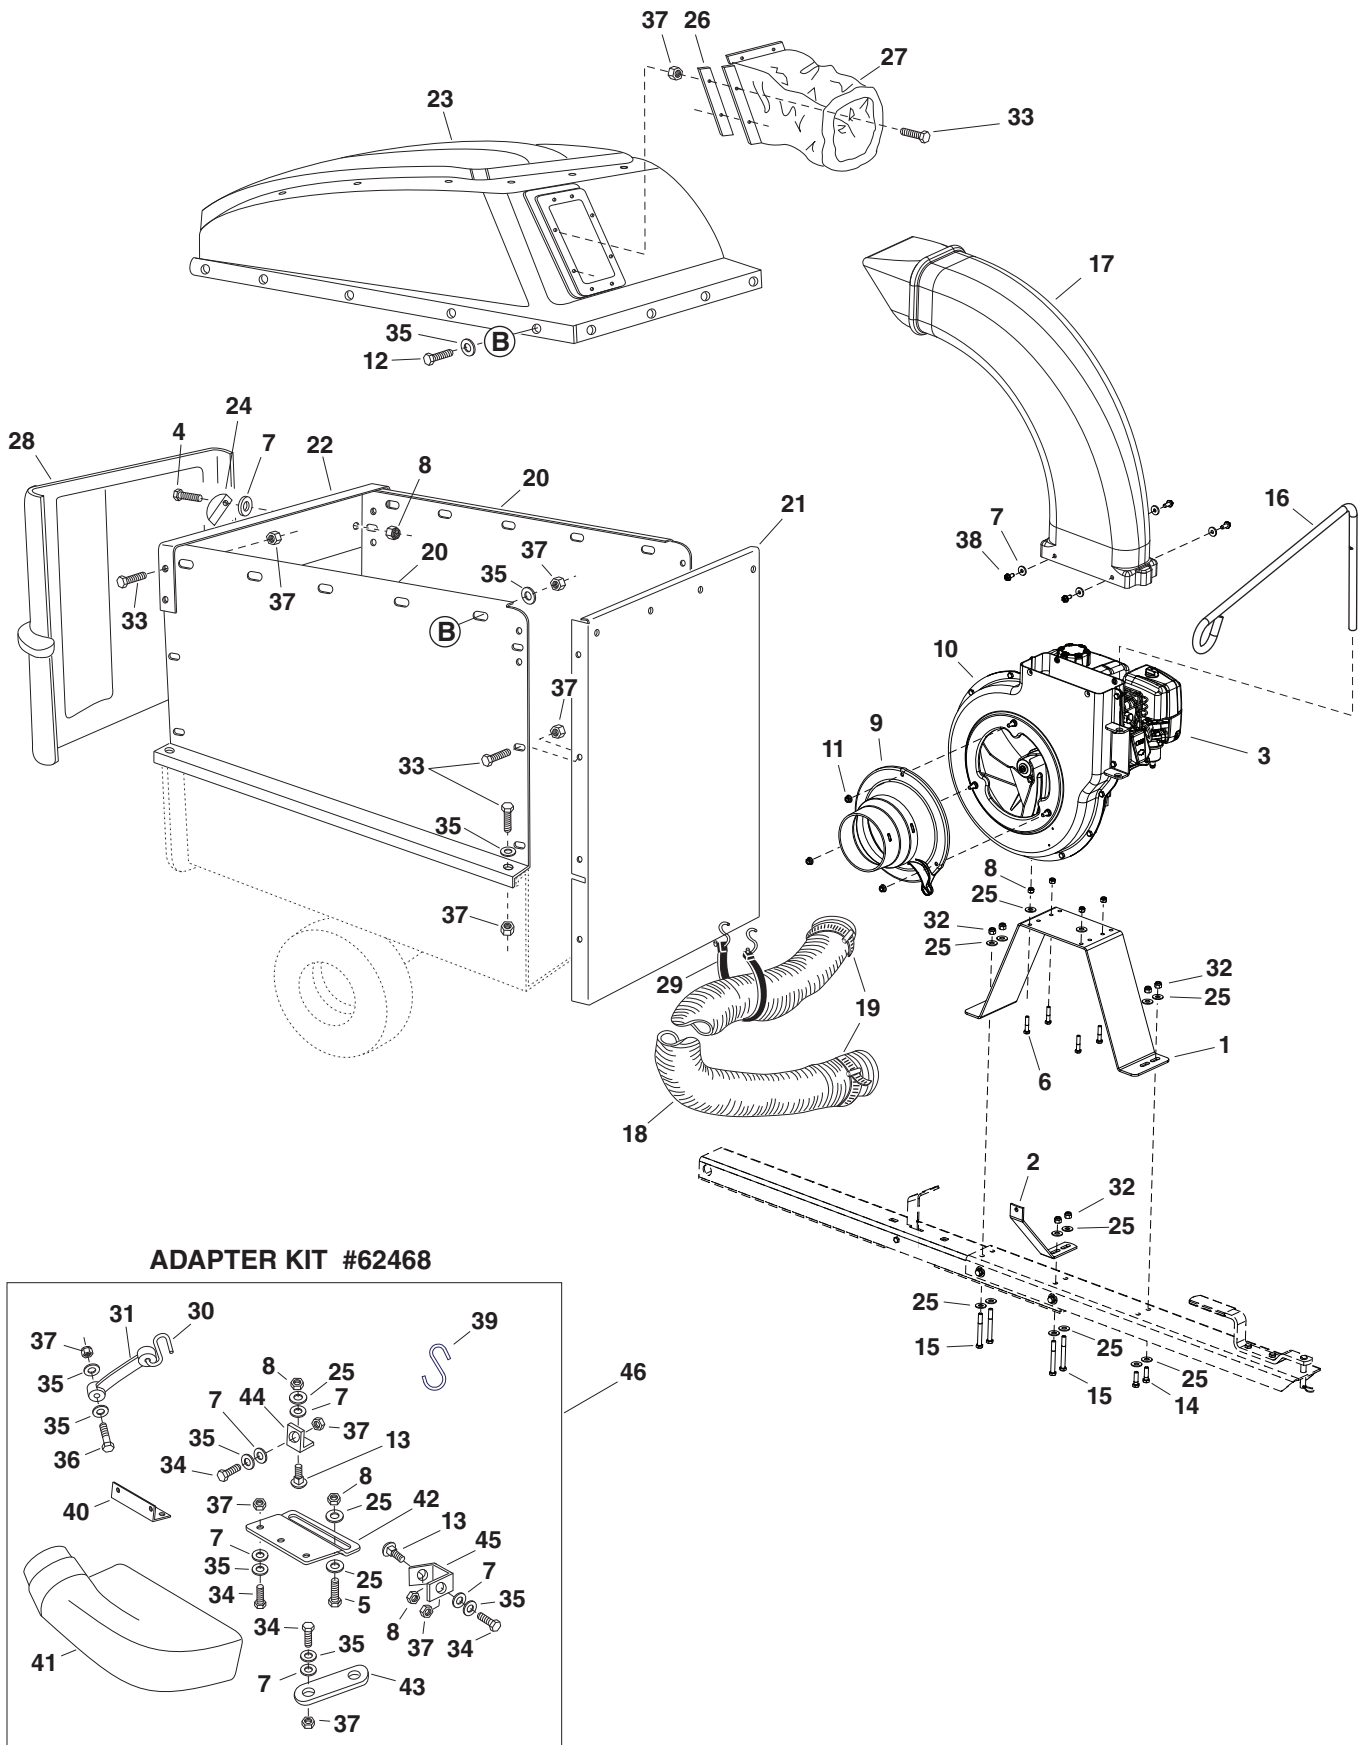

REPAIR PARTS FOR MOW-N-VAC MODEL 551889A

**REPAIR PARTS FOR MOW-N-VAC
MODEL 551889A**

REF	PART NO.	QTY.	DESCRIPTION	REF	PART NO.	QTY.	DESCRIPTION
1	27883	1	Engine Base	24	23789	2	Door Latch
2	27882	2	Brace, Housing	25	43081	26	Washer, 5/16" STD
3-	42880	1	Engine (50 State)	26	24798	4	Boot Mounting Strap
4	43182	2	Bolt, Hex 5/16-18 x 3/4"	27	48133	1	Hard top Boot
5	43840	2	Bolt, Hex 5/16-18 x 1-1/4"	28	44790	1	Poly Rear Door
6	43085	4	Bolt, Hex 5/16-18 x 1-1/2"	29	43790	1	Strap, Tarp 25"
7	1543-69	11	Washer, Nylon 21/64"	30	44849	2	"S" Hook, #32
8	47810	18	Nut, Hex Nylock 5/16-18	31	44850	2	Strap, Tarp (Less Hooks)
9	43791	1	Hose Adapter	32	HA21362	6	Nut, Hex Nylock 3/8-16
10		1	Impeller Housing Assembly (See page 22)	33	43866	28	Bolt, Hex 1/4-20 x 5/8"
11	49983	3	Hex Nut, Flange Lock 5/16-18	34	43661	4	Bolt, Hex 1/4-20 x 1"
12	43012	13	Bolt, Hex 1/4-20 x 3/4"	35	43088	45	Washer, 1/4" STD
13	43080	2	Bolt, Carr. 5/16" x 3/4"	36	1509-90	3	Bolt, Hex 1/4-20 x 1-1/4"
14	43087	2	Hex Bolt, 3/8-16 x 1-1/4"	37	47189	51	Nut, Hex Nylock 1/4-20
15	46938	4	Hex Bolt, 3/8-16 x 3-1/4"	38	47630	4	Screw, Self Tap 5/16-18 x 3/4"
16	49974	1	Hose Hanger Rod	39	42749	1	"S" Hook, Large
17	46420	1	Elbow	40	27304	1	Attachment Bracket
18	41882	1	Hose (6" x 84")	41	43830	1	Adapter, Deck
19	43793	2	Hose Clamp 6"	42	23560	1	Bracket, Deck Adapter
20	24678	2	Side Panel Cart Extension	43	23825	1	Mounting Strap
21	24679	1	Front Panel Cart Extension	44	23826	1	Angle Bracket
22	23836	1	Cross Brace	45	23827	1	Mounting Bracket
23	68606	1	Hard Top Assembly (Includes 24,25,26,27)	46	62468	1	Deck Adapter Kit (Includes parts shown in box on page 18.)
					28301	1	Owner's Manual