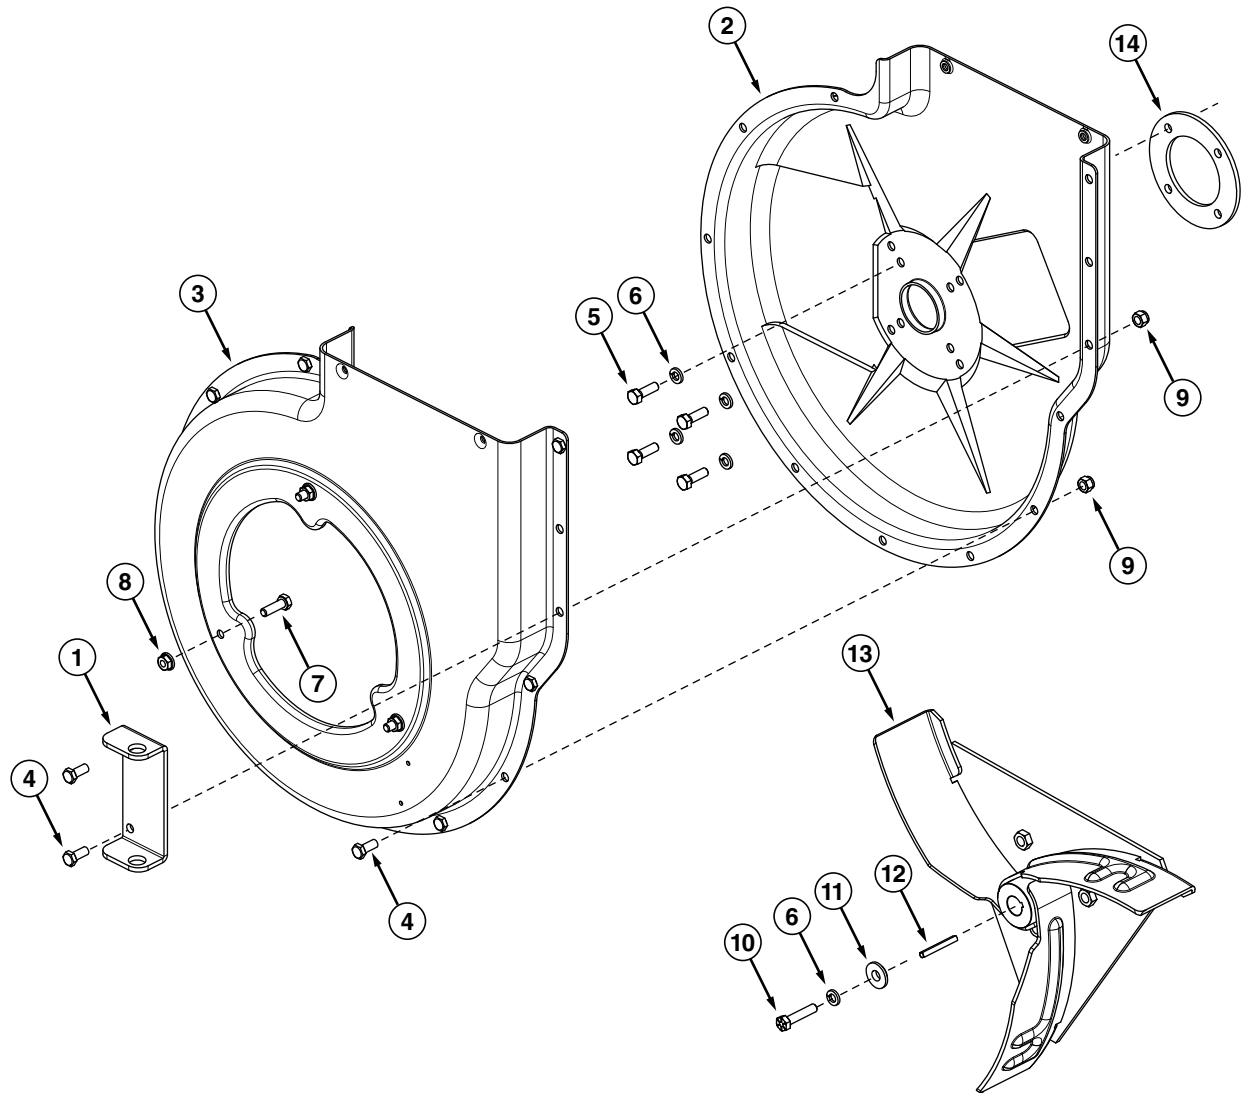

REPAIR PARTS FOR MOW-N-VAC IMPELLER HOUSING ASSEMBLY MODEL 551889A

REF.	PART NO.	QTY.	DESCRIPTION	REF.	PART NO.	QTY.	DESCRIPTION
1	24958	1	Hose Hanger Bracket	8	46584	3	Nut, Whizlock 5/16-18
2	27884	1	Housing Ass'y. Inner	9	47810	12	Nut, Nylock Hex 5/16-18
3	24633	1	Housing Ass'y. Outer	10	28107	1	Bolt, Hex 5/16-24 x 1-1/2"
4	43182	12	Bolt, Hex 5/16-18 x 3/4"	11	26538	1	Spacer, Step
5	47600	4	Bolt, Hex 5/16-24 x 1"	12	HA11154	1	Key, 3/16" x 1-3/4"
6	43086	5	Lock Washer, 5/16"	13	68669	1	Impeller Assembly
7	43063	3	Bolt, Hex 5/16-18 x 1"	14	28046	1	Spacer, Inner Housing