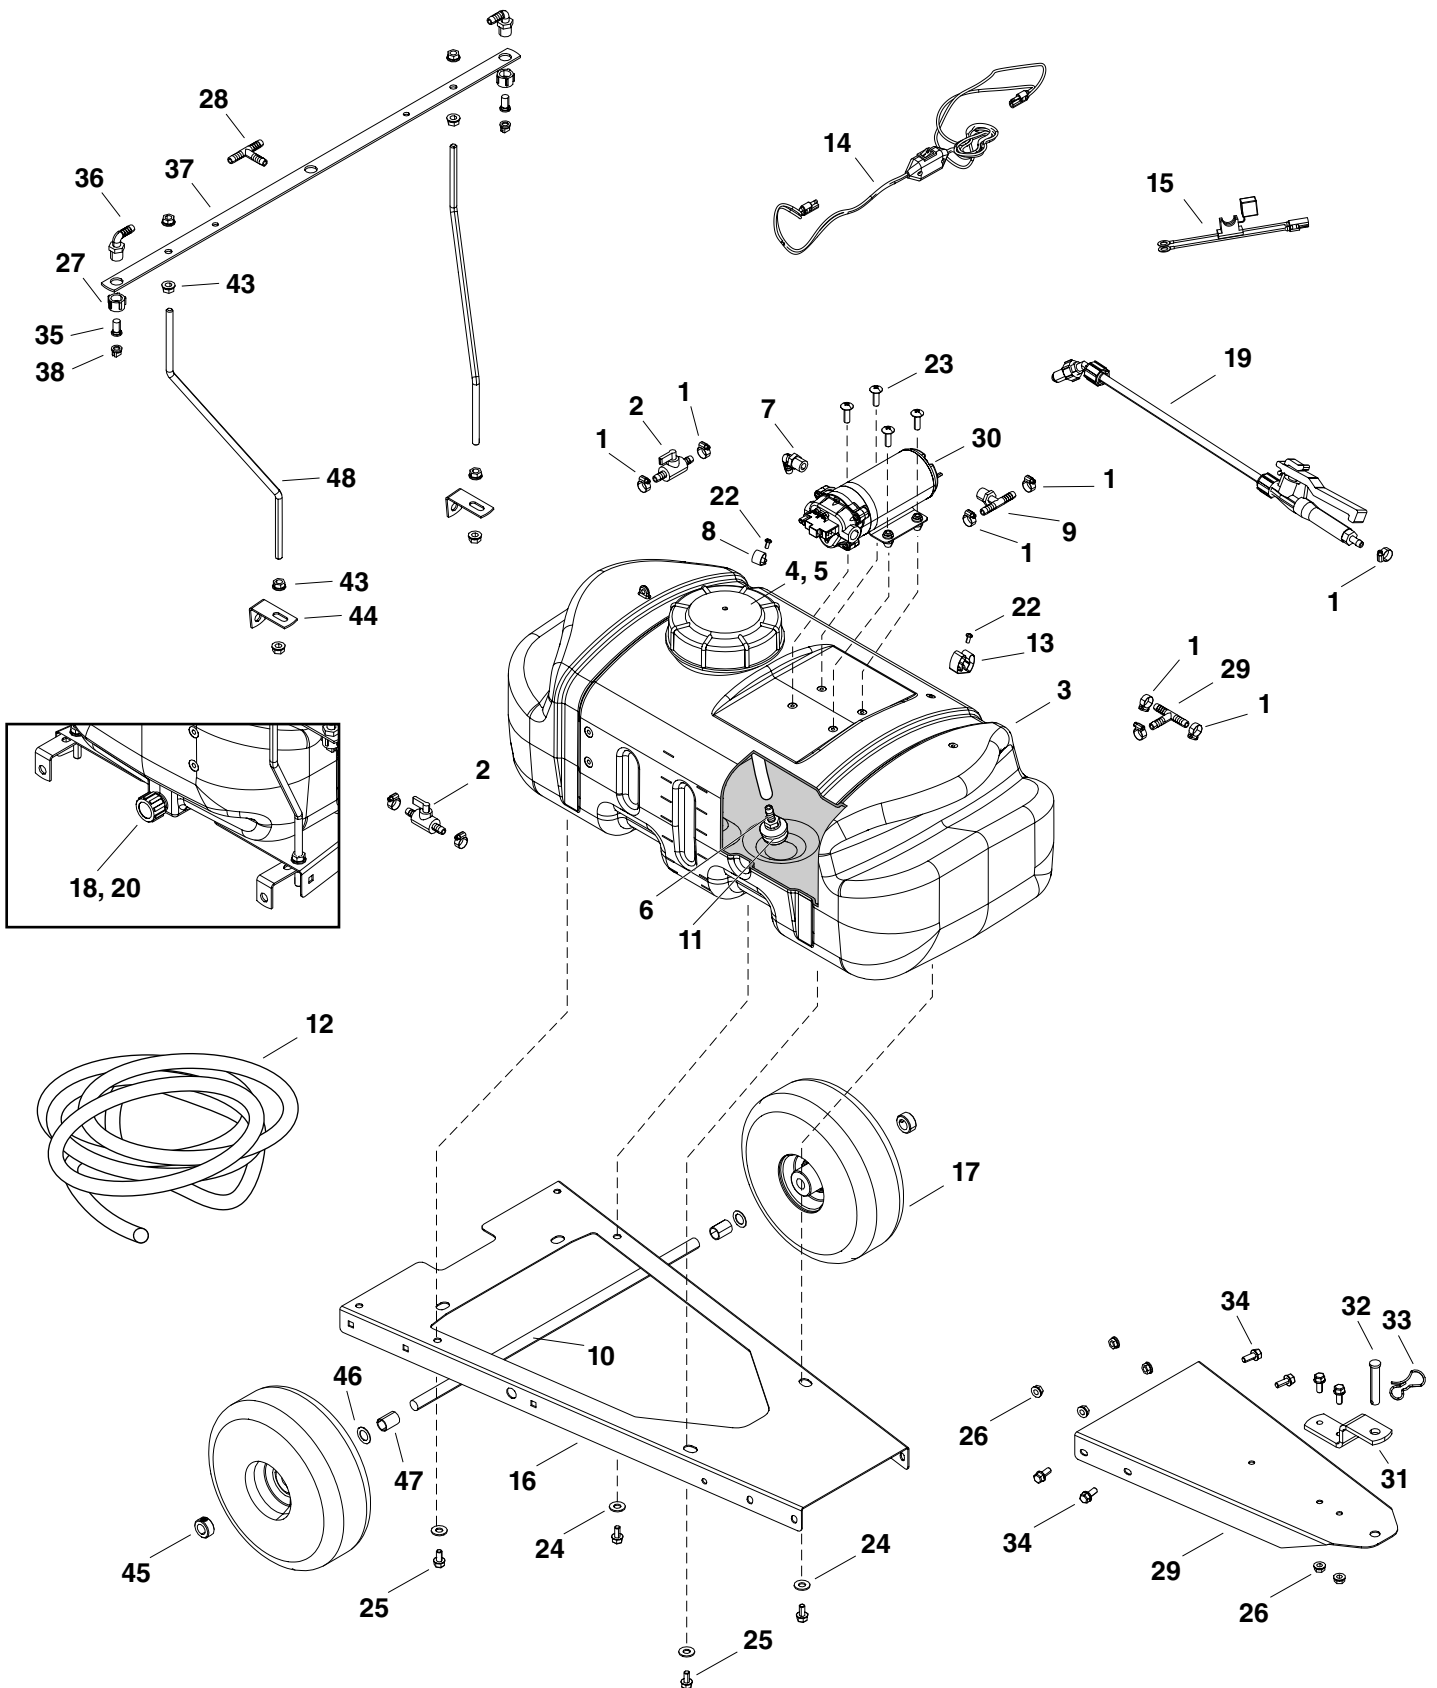

45-0587 / 45-0588

45-0587 / 45-0588

	PART NO.	QTY.	DESCRIPTION		PART NO.	QTY.	DESCRIPTION
1	ST43652	11	Hose Clamp, 1/2"	25	ST65011	4	5/16" x 5/8" flange bolt
2	ST43014	2	In line valve 3/8" barb	26	ST65008	6	5/16 Flange Nut
3	2-465	1	15 Gallon Tank, White	27	ST43012	2	Tip Fiting Cap Nut
	2-467	1	25 Gallon Tank, White*	28	ST43013	1	Tee 3/8" barbs
4	ST43175	1	Tank fill cap	29	ST43585	1	Hitch triangle
5	ST44017	1	Lanyard for Tank Fill Cap*	30	ST43918	1	Pump 12V, 100psi, 2.2gpm
6	ST43182	1	Sump fitting 3/8" barb	31	ST43233	1	Hitch Clevis
7	ST43183	1	Elbow 3/8" MP - 3/8" barb	32	ST43468	1	Hitch Pin
8	ST43191	1	Hose holder 3/8"	33	ST43623	1	Bowtie Clip, Large
9	ST43235	1	Tee 3/8" barb - 3/8" barb - 3/8" MP	34	ST65007	6	5/16 x 3/4 Flange Bolt
10	ST43243	1	Axle 5/8"	35	ST43016	2	Spray Tip Screen
11	ST43258	1	Sump strainer 3/8"	36	ST43011	2	3/8" Elbow Fitting w/Nut
12	ST43286	25	3/8" hose, 3/8" ID, 200 psi, black EPDM	37	ST43169	1	Boom
13	ST43287	1	Spray wand holder, large	38	ST43466	2	Spray Tip, 11008EVS
14	ST43472	1	Wire harness, switch	39	ST43170	2	Side Boom* (25 Gallon)
15	ST43483	1	Wire harness, battery	40	ST43289	2	3/8 Plastic Knob* (25 Gallon)
16	ST43508	1	Main frame	41	ST65031	2	5/16 x 1/2 Carriage Bolt* (25 Gallon)
17	ST44021	2	Wheel-tire assembly (4.10/3.50-4" 10in Tire, 5/8 Roller Bearing, Grey Rim)	42	ST43192	1	3/8 Barbed Tee, w/ Nut* (25 Gallon)
18	ST43516	1	Drain cap	43	ST65012	8	3/8 Flange Nut
19	ST43673	1	Spray wand with brass tip	44	ST43244	2	Tank / Parking Support
20	ST43684	1	Washer for drain cap*	45	ST43156	2	5/8 Locking Collar
21	ST43844	2	Grommet 5/8 ID, 1-1/8 OD, 7/8 Groove*	46	ST65075	2	5/8 Shim Washer
22	ST65000	2	10-24 x 3/8" truss head screw	47	ST43155	2	5/8 x 1 Axle Spacer
23	ST65001	4	10-24 x 1" truss head screw	48	ST43532	2	Boom Support Rod
24	ST65003	4	3/8" washer (M10)	49	3-154	1	Owners Manual*