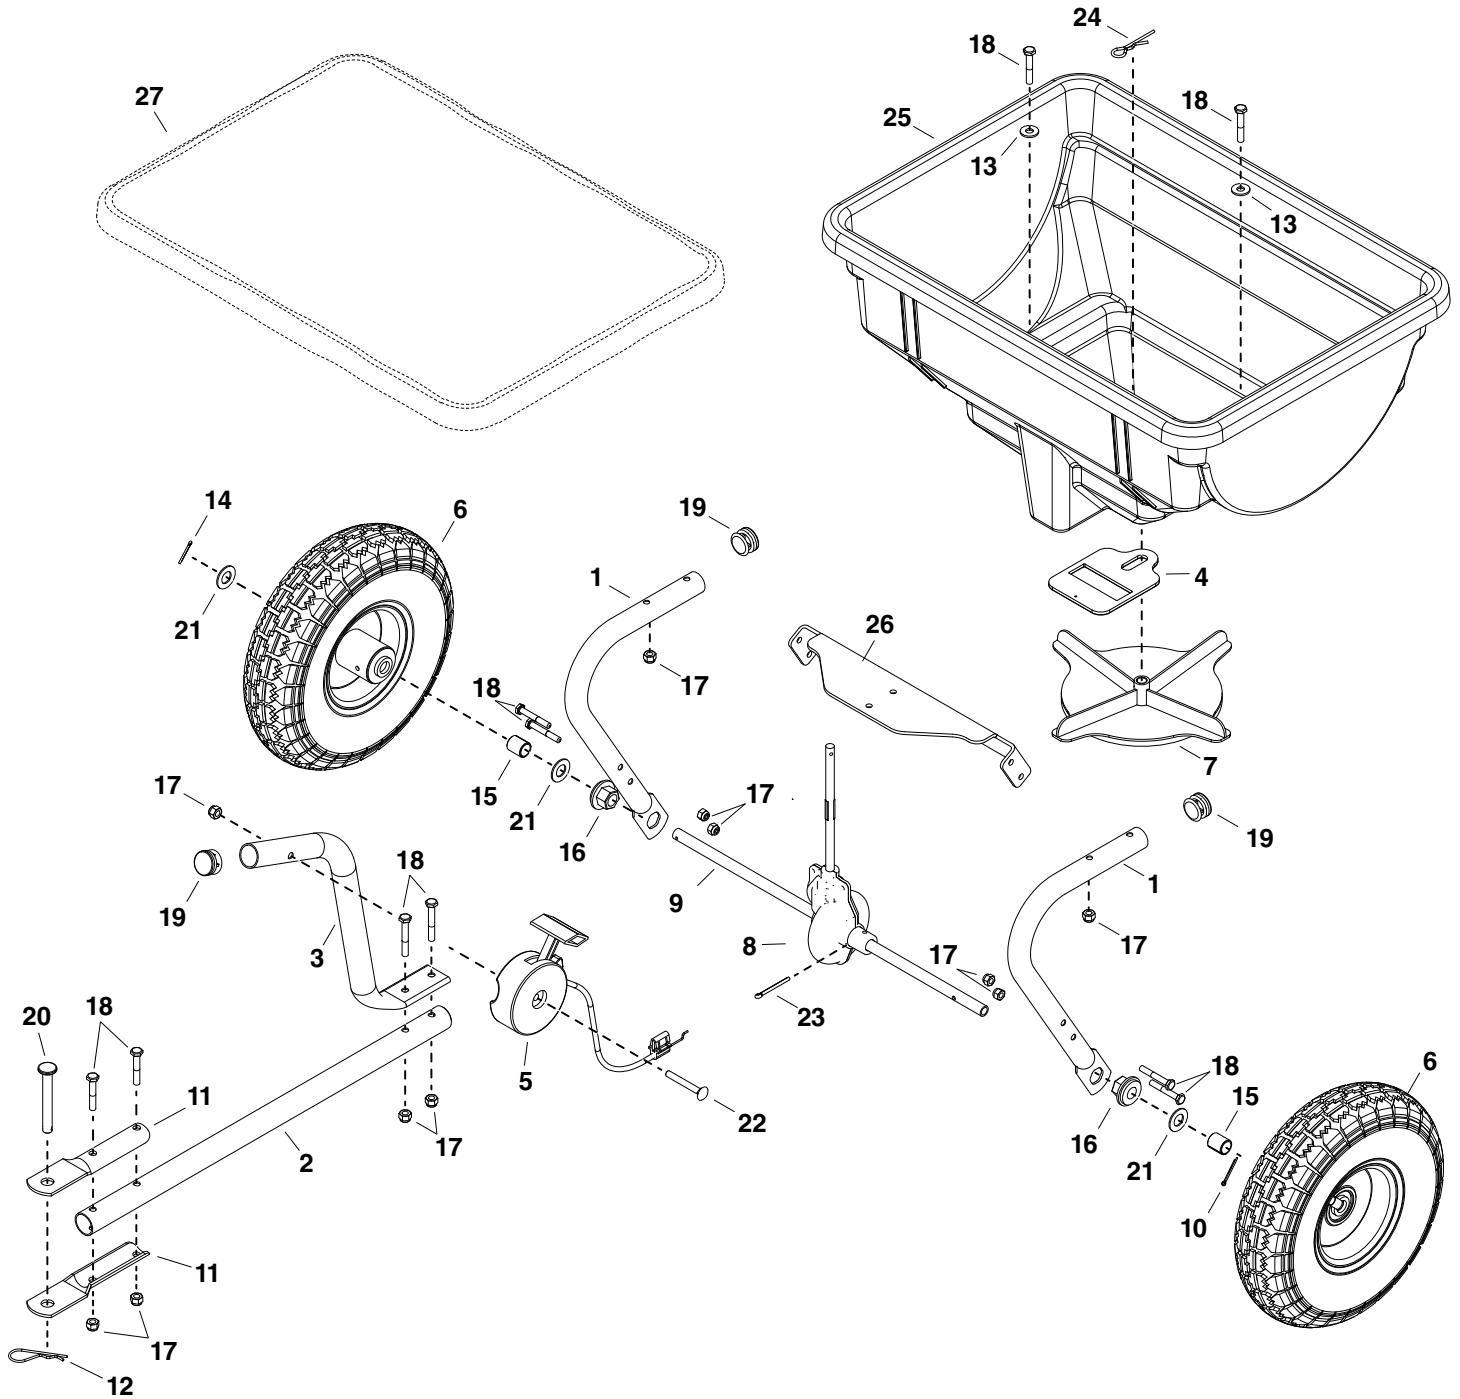

REPAIR PARTS FOR 45-05303 85 LB. TOW SPREADER

REF.	PART NO.	QTY.	DESCRIPTION	REF.	PART NO.	QTY.	DESCRIPTION
1	28299BL3	2	Tube, Frame 1"	15	45705	2	Spacer
2	28627BL3	1	Hitch Tube	16	47963	2	Flange Bearing
3	27990BL3	1	Control Tube	17	47189	11	Nylock Nut, 1/4"
4	45505	1	Flow Plate	18	1509-69	10	Hex Bolt, 1/4" x 1-3/4"
5	45275	1	Control Cable	19	49449	3	Tube Plug
6	45702	2	Wheel & Tire Assembly	20	47623	1	Hitch Pin
7	45504	1	Impeller	21	R19171616	3	Washer, .531" x 1" x .059"
8	69209	1	Gearbox Assembly	22	45165	1	Carriage Bolt, 1/4" x 2"
9	28611	1	Axle, 1/2" OD Hollow	23	43093	1	Cotter Pin, 1/8" x 1-1/2"
10	47063	1	Pin, Cotter 5/32" X 2"	24	48934	1	Hairpin, Agitator
11	24446	2	Hitch Bracket	25	47994BLK	1	Hopper
12	43343	1	Hair Cotter Pin, 3/32"	26	28626BL3	1	Brace, Crossover
13	43088	2	Washer, 1/4"	27	40883	1	Hopper Cover (Optional)
14	44101	1	Cotter Pin, 3/32"		45903	1	Owner's Manual