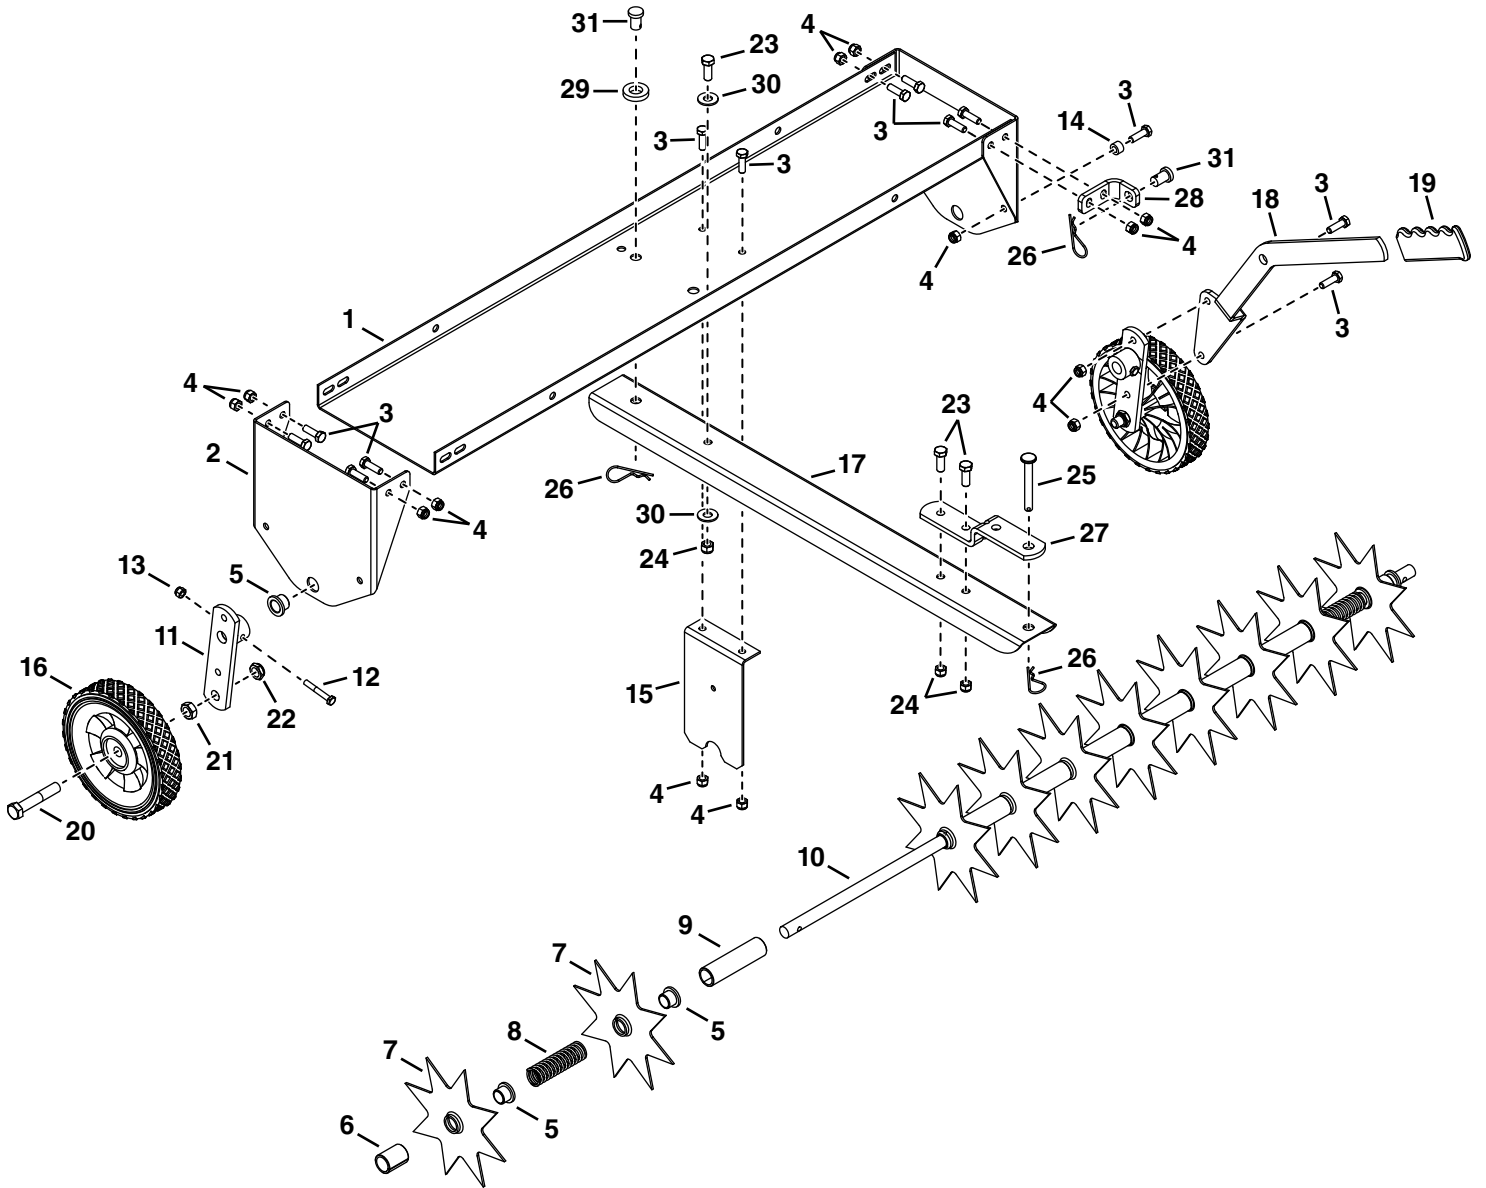

45-0525
586 63 67-02

45-0525

REF.	PART NO.	QTY.	DESCRIPTION	REF.	PART NO.	QTY.	DESCRIPTION
1	28304	1	Spiker Plate	17	28305	1	Drawbar
2	28303	2	End Plate	18	28306	1	Wheel Lift Handle
3	43063	13	Hex Bolt, 5/16 x 1"	19	43943	1	Grip
4	47810	13	Nylock Nut, 5/16"	20	43510	2	Hex Bolt, 1/2" x 2-3/4"
5	741-0249	12	Flanged Bearing	21	43019	2	Hex Jam Nut, 1/2"
6	44494	2	Spacer, 0.8" x 1"	22	48115	2	Nylock Jam Nut, 1/2"
7	24332	10	Spike Disk	23	43001	3	Hex Bolt, 3/8 x 1"
8	47777	2	Compression Spring	24	HA21362	3	Nylock Nut, 3/8"
9	45151	7	Spacer, 0.8" x 1" x 3.7"	25	47623	1	Hitch Pin
10	28309	1	Shaft	26	43343	3	Hair Cotter Pin
11	68774	2	Wheel Bracket Assembly	27	23687	1	Hitch Bracket
12	1509-69	2	Hex Bolt, 1/4" x 1-3/4"	28	28308	1	Handle Bracket
13	47189	2	Nylock Nut, 1/4"	29	23520	1	Spacer, 0.6" x 0.25" x 0.25"
14	23727	1	Spacer, 0.31" x 0.56" x 0.36"	30	43070	2	Washer
15	28331	1	Center Brace	31	42842	2	Clevis Pin
16	43021	2	Wheel		45307	1	Owner's Manual