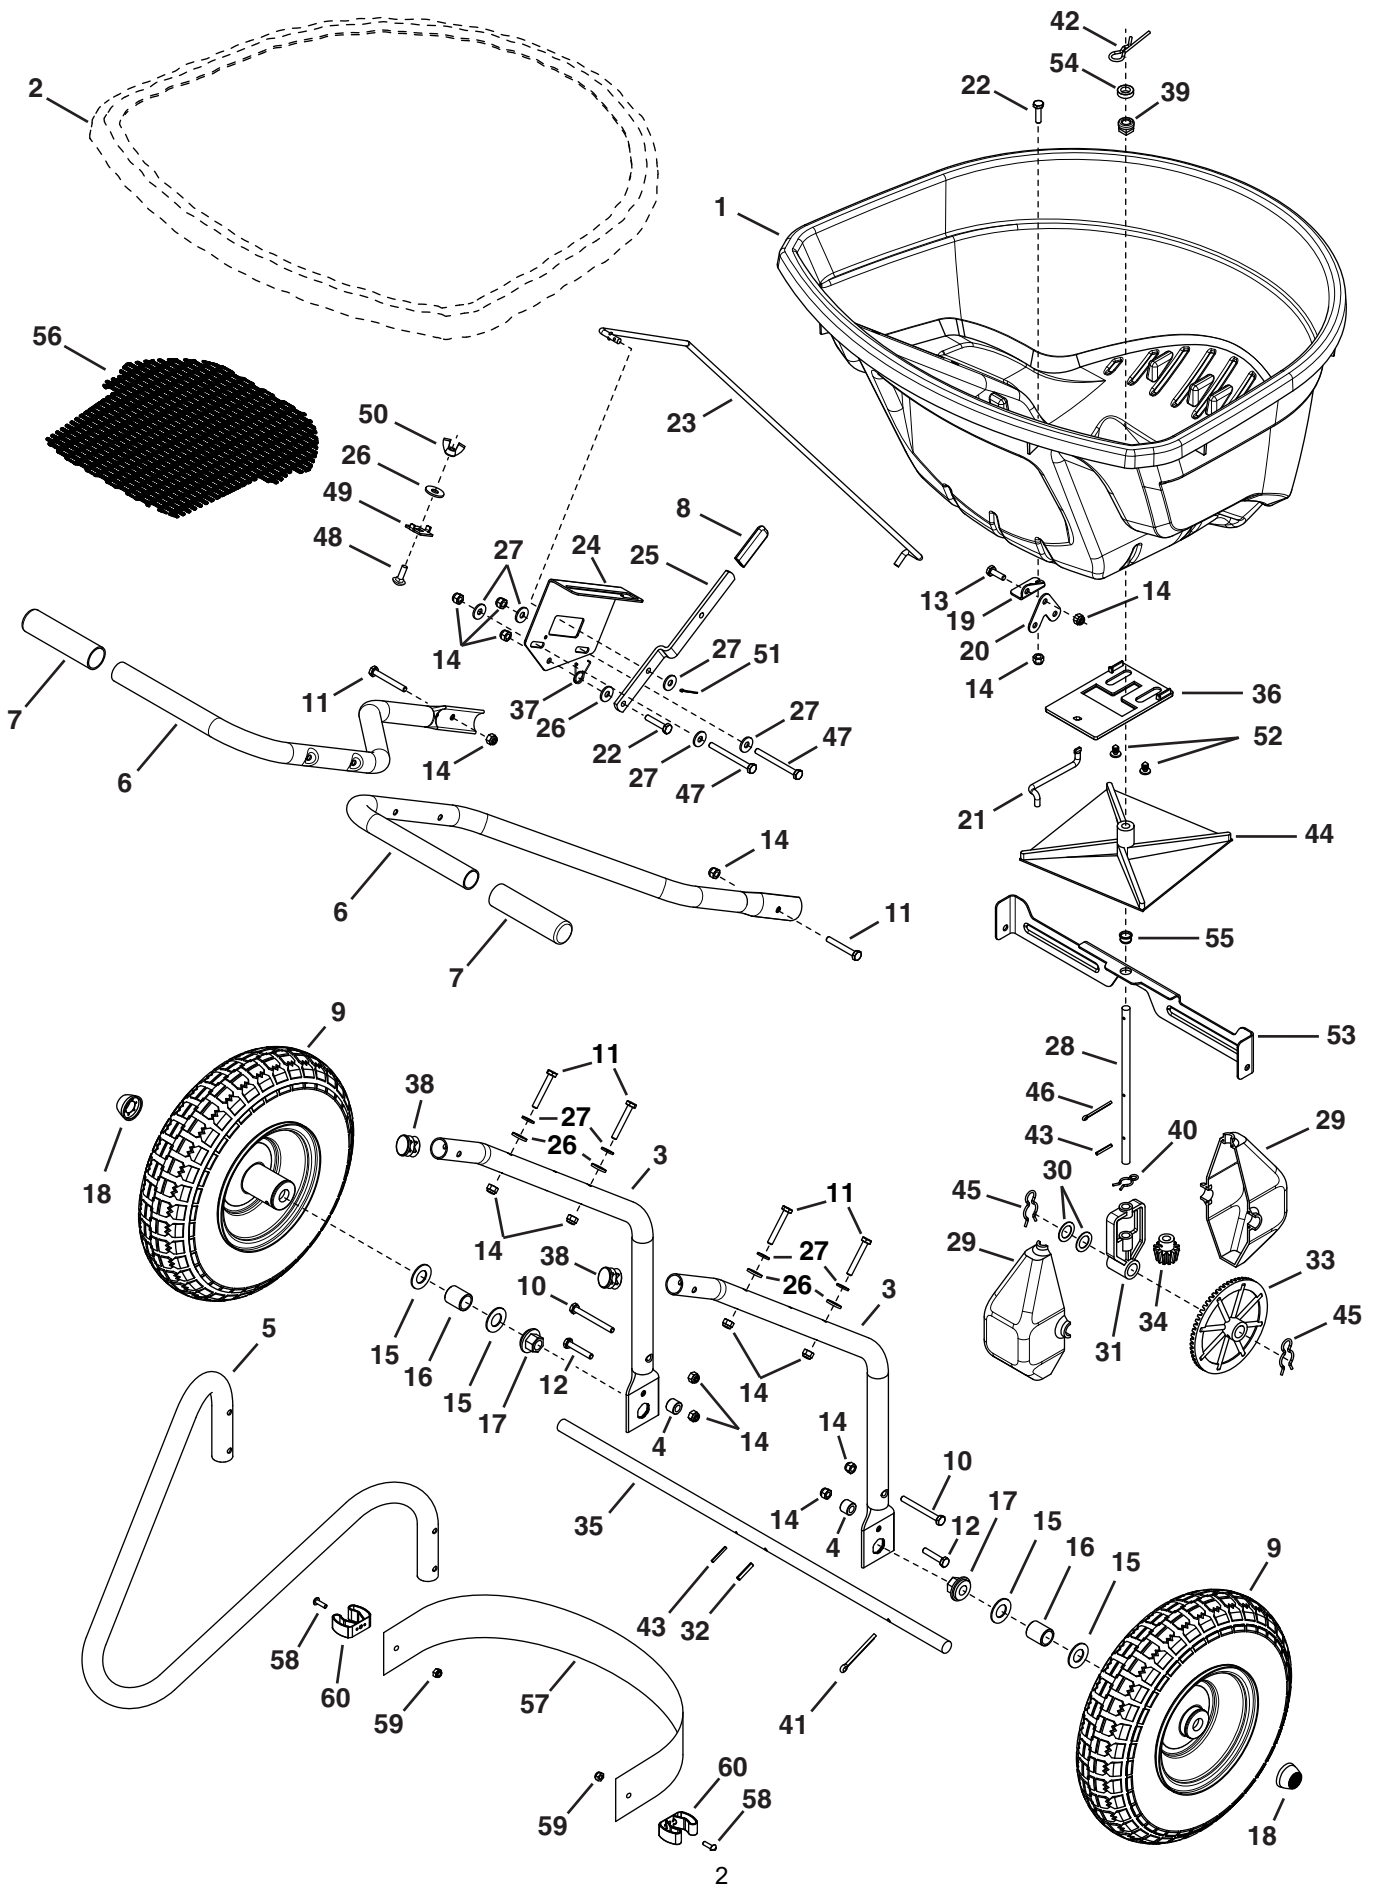

45-05021

45-05021

REF	QTY	PART NO	DESCRIPTION	REF	QTY	PART NO	DESCRIPTION
1	1	41084	Hopper	32	1	43659	Pin, Spring 3/16 x 1
2	1	41316	Hopper Cover	33	1	47209	Gear, Large
3	2	28383	Tube, Hopper Support	34	1	47205	Gear, Small
4	2	28325	Spacer, .31" x .56" x .438"	35	1	26710	Axle
5	1	42004	Tube, Stand	36	1	42304	Plate, Flow
6	2	41924	Tube, T-Handle	37	1	42347	Spring, Torsion
7	2	44482	Grip, Handle	38	2	49449	Plug
8	1	43848	Grip, Control Arm	39	1	44285	Bushing, Hopper Bottom Black
9	2	40880	Wheel	40	1	49898	Clip, Hairpin 5/8
10	2	49870	Bolt, Hex 1/4-20 x 2-1/2	41	1	46855	Pin, Cotter 3/16" x 2"
11	6	1509-69	Bolt, Hex 1/4-20 x 1-3/4	42	1	48934	Hairpin, Agitator
12	2	46699	Bolt, Hex 1/4-20 x 2	43	2	46055	Pin, Spring 1/8 x 1
13	1	43012	Bolt, Hex 1/4-20 x 3/4	44	1	04367	Spreader Impeller
14	15	47189	Nut, Hex 1/4-20 Nylock	45	2	49897	Clip, Hairpin 7/8
15	4	R19212016	Washer, .6562 x 1.25 x .0598	46	1	43093	Pin, Cotter 1/8 x 1-1/2
16	2	45280	Spacer, .64 ID x .88 OD x .625	47	2	43796	Bolt, Hex 1/4-20 x 2-3/4
17	2	45279	Bearing, Flange	48	1	44950	Bolt, Carriage 1/4-20 x 3/4
18	2	48499B	Hub Cap	49	1	24858	Adjustable Stop
19	1	27276	Bracket, Drive Link Mount	50	1	47141	Nut, Nylon Wing 1/4-20
20	1	27277	Bracket, Drive Link	51	1	44101	Pin, Cotter 3/32 x 3/4
21	1	41929	Rod, Drive Link	52	2	48402	Plug, 1/4" (Christmas Tree)
22	2	43661	Bolt, Hex 1/4-20 x 1	53	1	27313	Cross Brace
23	1	41928	Rod, Flow Control	54	1	23625	Spacer
24	1	27322	Bracket, Flow Control	55	1	42839	Bushing, 3/8" Plastic
25	1	24856	Arm, Flow Control	56	1	27278	Hopper Grate
26	6	1543-69	Washer, Nylon .3281 x .75	57	1	42786	Salt Deflector
27	9	43088	Washer, 1/4 Std .312 x .734	58	2	43346	Bolt, Slot 10-32 x 5/8"
28	1	28390	Shaft, Spreader	59	2	43662	SEMS Nut, 10-32
29	2	47212	Housing, Large Gear	60	2	42784	Plastic Coated Clip
30	2	44125	Washer, .625 x 1.0 x .03		1	45367	Owner's Manual
31	1	47204	Yoke, Large				