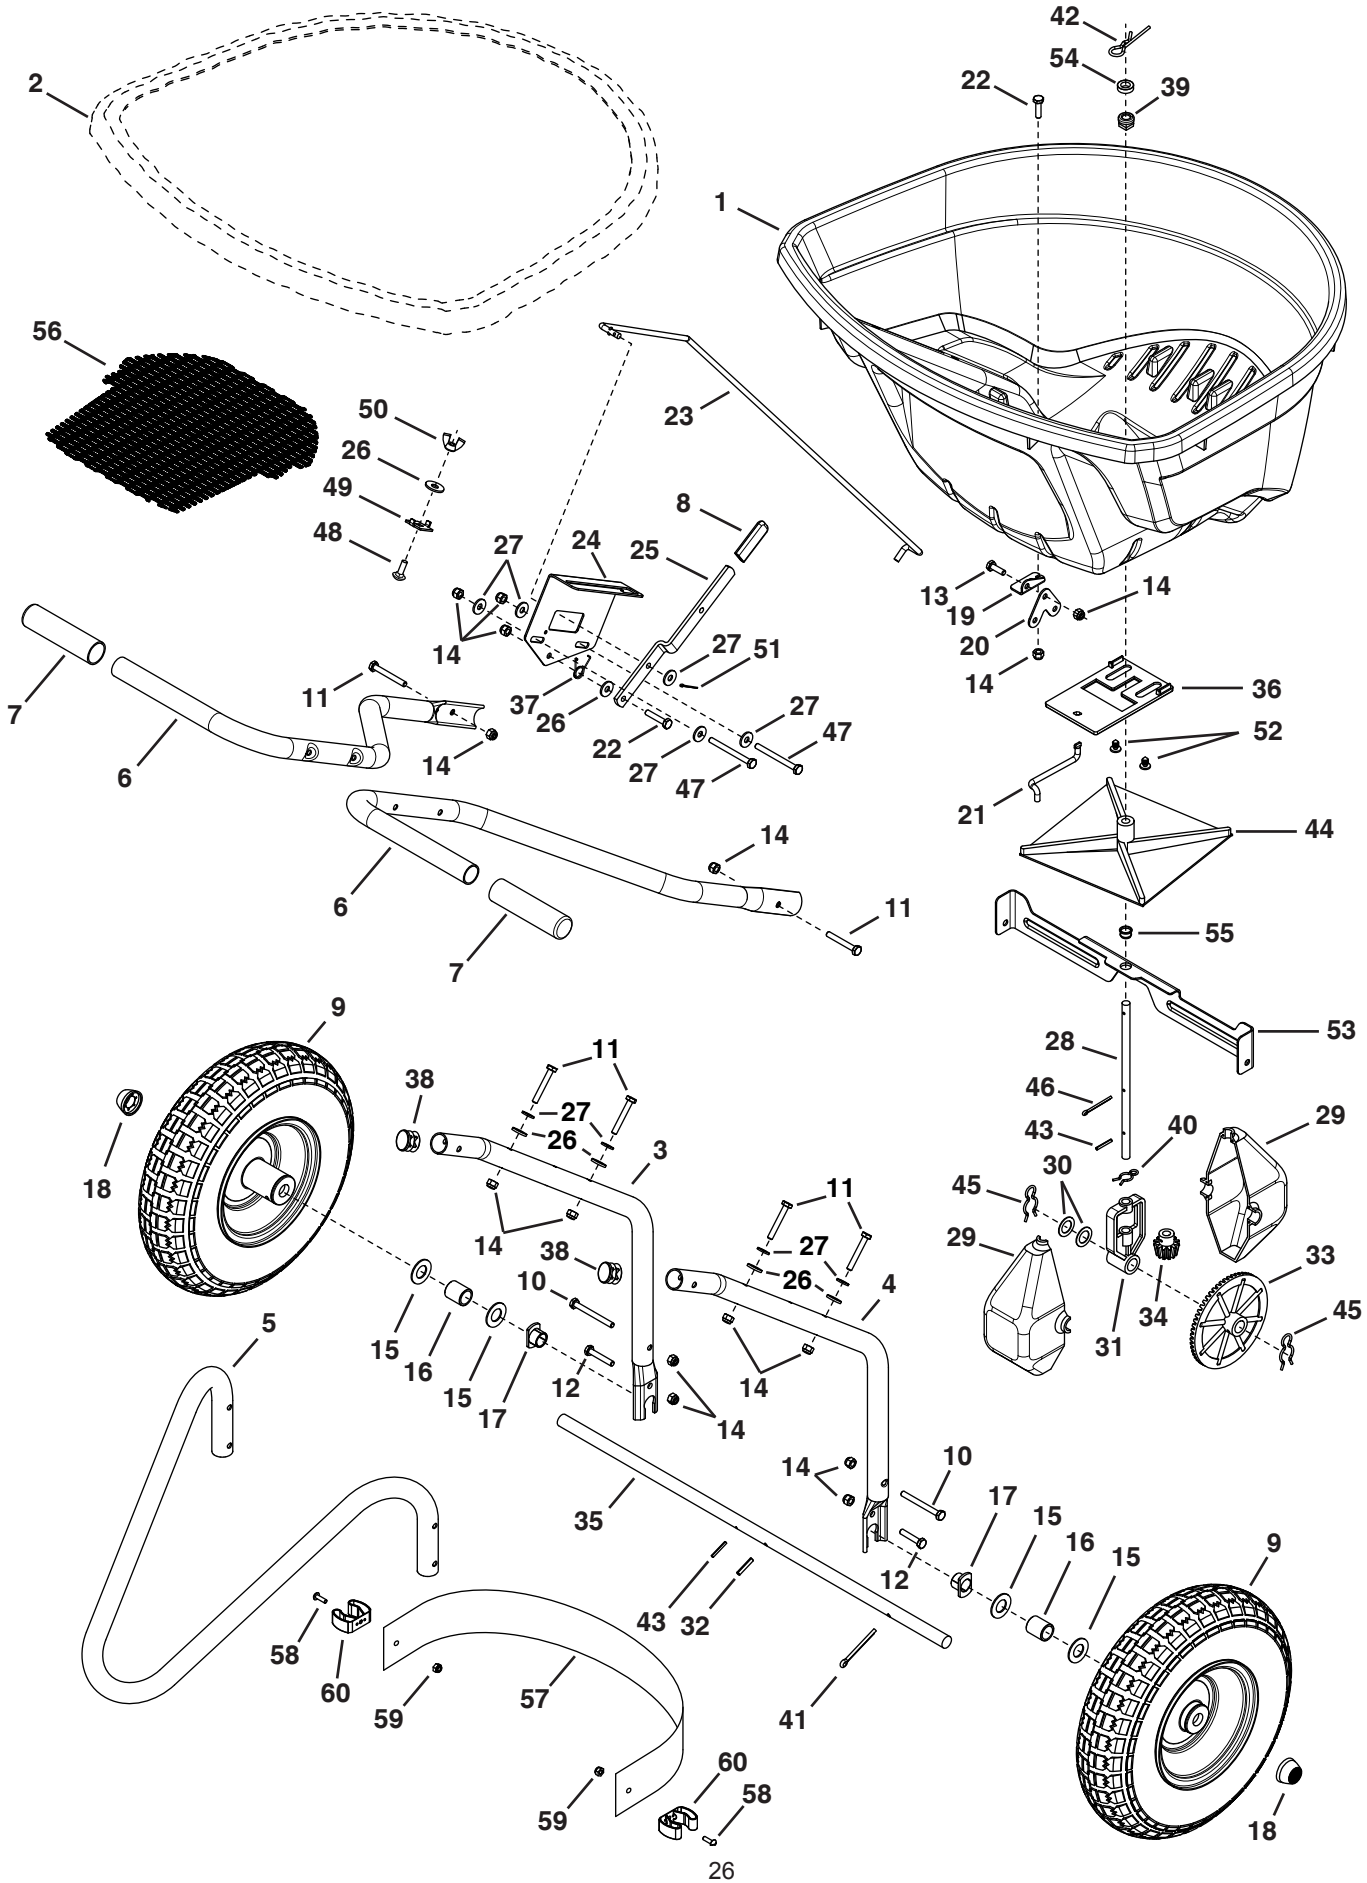

45-0502

45-0502

REF	QTY	PART NO	DESCRIPTION	REF	QTY	PART NO	DESCRIPTION
1	1	41084	Hopper	32	1	43659	Pin, Spring 3/16 x 1
2	1	41316	Hopper Cover	33	1	47209	Gear, Large
3	1	42311	Tube, Hopper Support LH	34	1	47205	Gear, Small
4	1	42312	Tube, Hopper Support RH	35	1	26710	Axle
5	1	42004	Tube, Stand	36	1	42304	Plate, Flow
6	2	41924	Tube, T-Handle	37	1	42347	Spring, Torsion
7	2	44482	Grip, Handle	38	2	49449	Plug
8	1	43848	Grip, Control Arm	39	1	44285	Bushing, Hopper Bottom Black
9	2	40880	Wheel	40	1	49898	Clip, Hairpin 5/8
10	2	49870	Bolt, Hex 1/4-20 x 2-1/2	41	1	46855	Pin, Cotter 3/16" x 2"
11	6	1509-69	Bolt, Hex 1/4-20 x 1-3/4	42	1	48934	Hairpin, Agitator
12	2	43648	Bolt, Hex 1/4-20 x 1-1/2	43	2	46055	Pin, Spring 1/8 x 1
13	1	43012	Bolt, Hex 1/4-20 x 3/4	44	1	04367	Spreader Impeller
14	15	47189	Nut, Hex 1/4-20 Nylock	45	2	49897	Clip, Hairpin 7/8
15	4	R19212016	Washer, .6562 x 1.25 x .0598	46	1	43093	Pin, Cotter 1/8 x 1-1/2
16	2	48857	Spacer, .64 ID x .84 OD x 1.00	47	2	43796	Bolt, Hex 1/4-20 x 2-3/4
17	2	40315	Bearing, Flat Sided Flange	48	1	44950	Bolt, Carriage 1/4-20 x 3/4
18	2	48499B	Hub Cap	49	1	24858	Adjustable Stop
19	1	27276	Bracket, Drive Link Mount	50	1	47141	Nut, Nylon Wing 1/4-20
20	1	27277	Bracket, Drive Link	51	1	44101	Pin, Cotter 3/32 x 3/4
21	1	41929	Rod, Drive Link	52	2	48402	Plug, 1/4" (Christmas Tree)
22	2	43661	Bolt, Hex 1/4-20 x 1	53	1	27313	Cross Brace
23	1	41928	Rod, Flow Control	54	1	23625	Spacer
24	1	27322	Bracket, Flow Control	55	1	741-0475	Bushing, 3/8" Plastic
25	1	24856	Arm, Flow Control	56	1	27278	Hopper Grate
26	6	1543-69	Washer, Nylon .3281 x .75	57	1	42786	Salt Deflector
27	9	43088	Washer, 1/4 Std .312 x .734	58	2	43346	Bolt, Slot 10-32 x 5/8"
28	1	26711	Shaft, Spreader	59	2	43662	SEMS Nut, 10-32
29	2	47212	Housing, Large Gear	60	2	42784	Plastic Coated Clip
30	2	44125	Washer, .625 x 1.0 x .03		1	42787	Owner's Manual
31	1	47204	Yoke, Large				