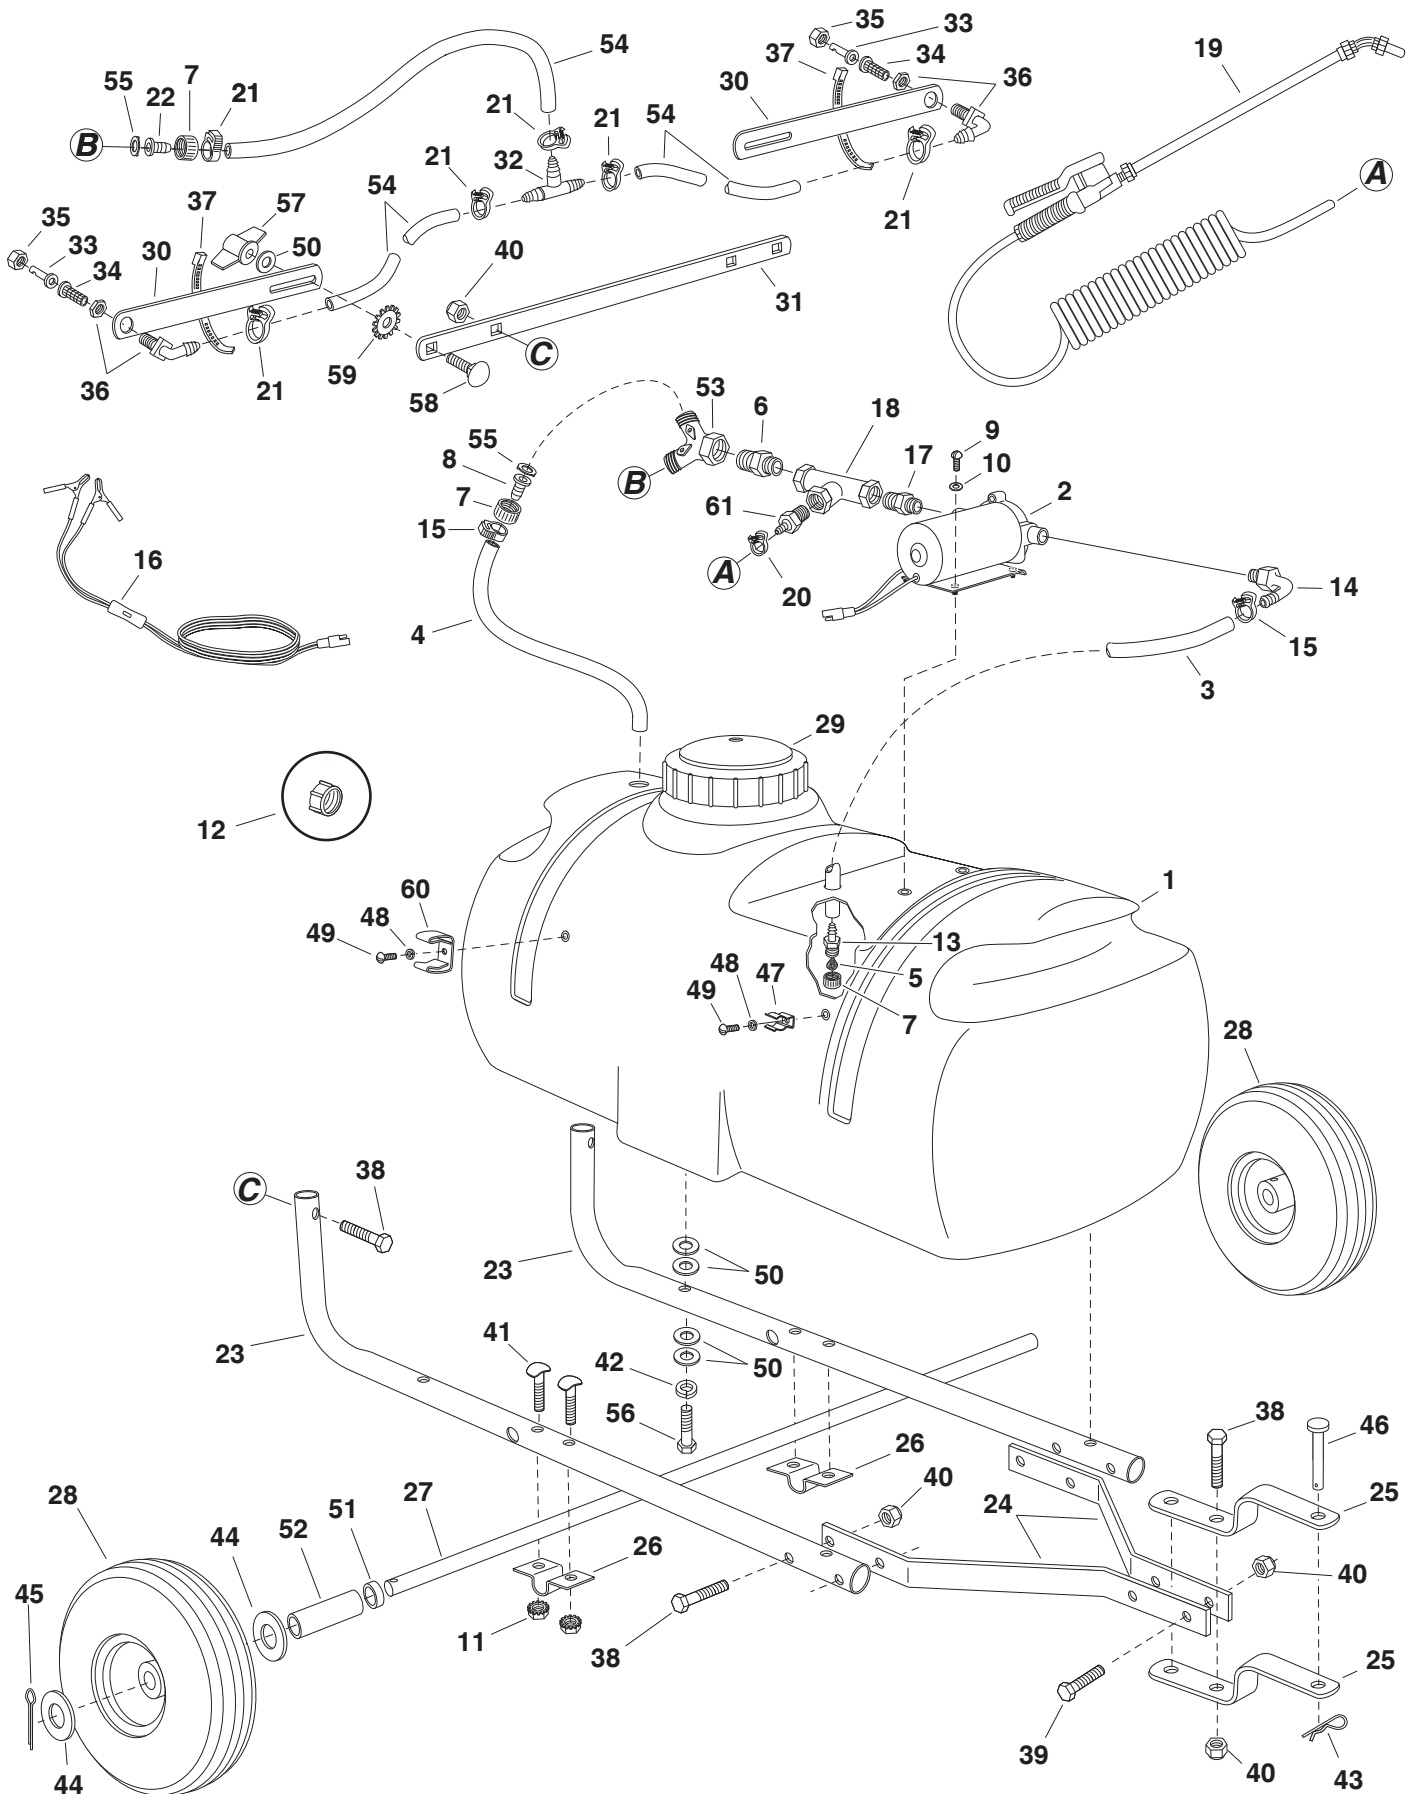

25 GALLON SPRAYER MODEL 45-02934

25 GALLON SPRAYER MODEL 45-02934

REF. NO.	PART NO.	QTY.	DESCRIPTION	REF. NO.	PART NO.	QTY.	DESCRIPTION
1	46283	1	Tank (25 Gal.)	32	47394	1	Tee, Plastic 3/8" Hose
2	42704	1	Pump and Motor	33	45028	2	Nozzle, SS Floodjet
3	46278	1	Hose, 1/2" ID (24" Lg.)	34	45029	2	Strainer, Screen Type
4	45021	1	Hose, 1/2" ID (21" Lg)	35	45037	2	Nut, Screen Body
5	45024	1	Strainer, Cap Type 1"	36	47396	2	Elbow, Plastic 11/16" Thd.
6	45031	1	Adapter, 1/2" NPT x Hose	37	726-0178	2	Nylon Tie
7	45032	3	Nut, Swivel 3/4" Garden Hose	38	44180	8	Bolt, Hex 5/16-18 x 2"
8	45033	1	Hose Barb, 1/2"	39	43840	2	Bolt, Hex 5/16-18 x 1-1/4"
9	45069	4	Screw, Ph. Pan Hd. 10-24 x 1" Lg.	40	47810	10	Nut, Nylock 5/16-18
10	43910	4	Washer, Flat #10 SAE	41	44947	4	Bolt, Curved Head 5/16-18 x 1-5/8"
11	46980	4	Nut, Hex 5/16-18 (SEMS)	42	43086	4	Lock Washer, 5/16"
12	48719	1	Drain Cap	43	43343	1	Pin, Hair Cotter #4 (1/8")
13	46276	1	Adapter, 3/4" GH x 1/2" Barb	44	43009	4	Washer, 3/4"
14	46277	1	Elbow, 3/8 NPT x 1/2" Barb	45	43093	2	Cotter Pin, 1/8" x 1-1/2"
15	45025	2	Clamp, 1/2" Hose	46	47623	1	Hitch Pin
16	42702	1	Wire Harness	47	45180	1	Hose Clip, Small
17	45049	1	Nipple, (Nylon) 1/2" x 3/8" Red.	48	736-0722	2	Lock Washer, #10
18	41309	1	Tee, 1/2" x 1/2" x 1/2" (1/4" Port)	49	46677	2	Screw, Phillips Hd. #10-24 x 3/8"
19	65310	1	Spray Gun & Hose	50	43081	18	Washer, 5/16" Std. Wrt.
20	42767	1	Clamp, Coiled Hose	51	46754	2	Spacer, 1/4" Length
21	41486	6	Clamp, 3/8" Hose	52	46524	2	Spacer, 3-1/8" Length
22	45034	1	Hose Barb, 3/8"	53	45017	1	Hose "Y" W / Valves 3/4"
23	48296	2	Frame Tube	54	47392	3	Hose, 3/8" ID (21" Lg.)
24	24860	2	Hitch Arm	55	45072	2	Gasket, 3/4" Garden Hose
25	23014	2	Hitch Bracket	56	43084	4	Bolt, Hex 5/16-18 x 1-3/4"
26	23917	2	Clamp, 3/4" Axle	57	712-0421	2	Knob
27	24615	1	Axle, 3/4"	58	43682	2	Bolt, Carriage 5/16-18 x 1-1/4"
28	40939	2	Wheel	59	44732	2	Washer, Tooth Lock 5/16"
29	46700	1	Lid	60	47397	1	Hose Clip (Large)
30	24122	2	Boom Bar	61	47390	1	Adapter, 1/2" NPT x 1/4" Barb
31	24585	1	Bracket, Boom Mount		42700	1	Owners Manual