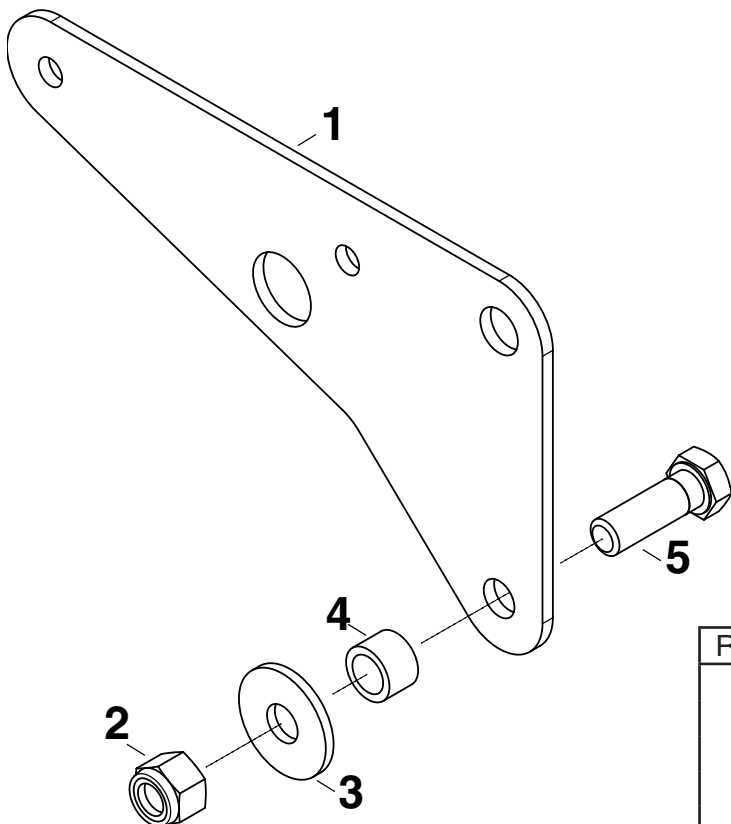

Agri-Fab®

Lawn Care Made Easy®

6-135 FRAME BRACKET KIT

COMPATIBLE WITH:

71-24847 CRAFTSMAN FRONT END SCOOP
 45-0403 HUSQVARNA FRONT END SCOOP
 71-24846 46" CRAFTSMAN SNOW THROWER
 GST46 46" CRAFTSMAN SNOW THROWER

Left Side Assembly

Right Side Assembly

REF	PART NO.	QTY	DESCRIPTION
1	2-122BL1	1	BRACKET, FRAME
2	41657	1	NUT, HEX 1/2-13 NYLOCK
3	R19172410	1	WASHER, .531 X 1.5 X .134
4	24817	1	SPACER, .530ID X .750OD X .50
5	43020	1	BOLT, HEX 1/2-13 X 1-1/2

**6-135 FRAME
BRACKET KIT
(LEFT SIDE
ASSEMBLY SHOWN)**

**(2) 3/8" LOCK
WASHERS
(NOT INCLUDED
IN KIT)**

**(2) 3/8" x 1"
HEX BOLTS
(NOT INCLUDED
IN KIT)**