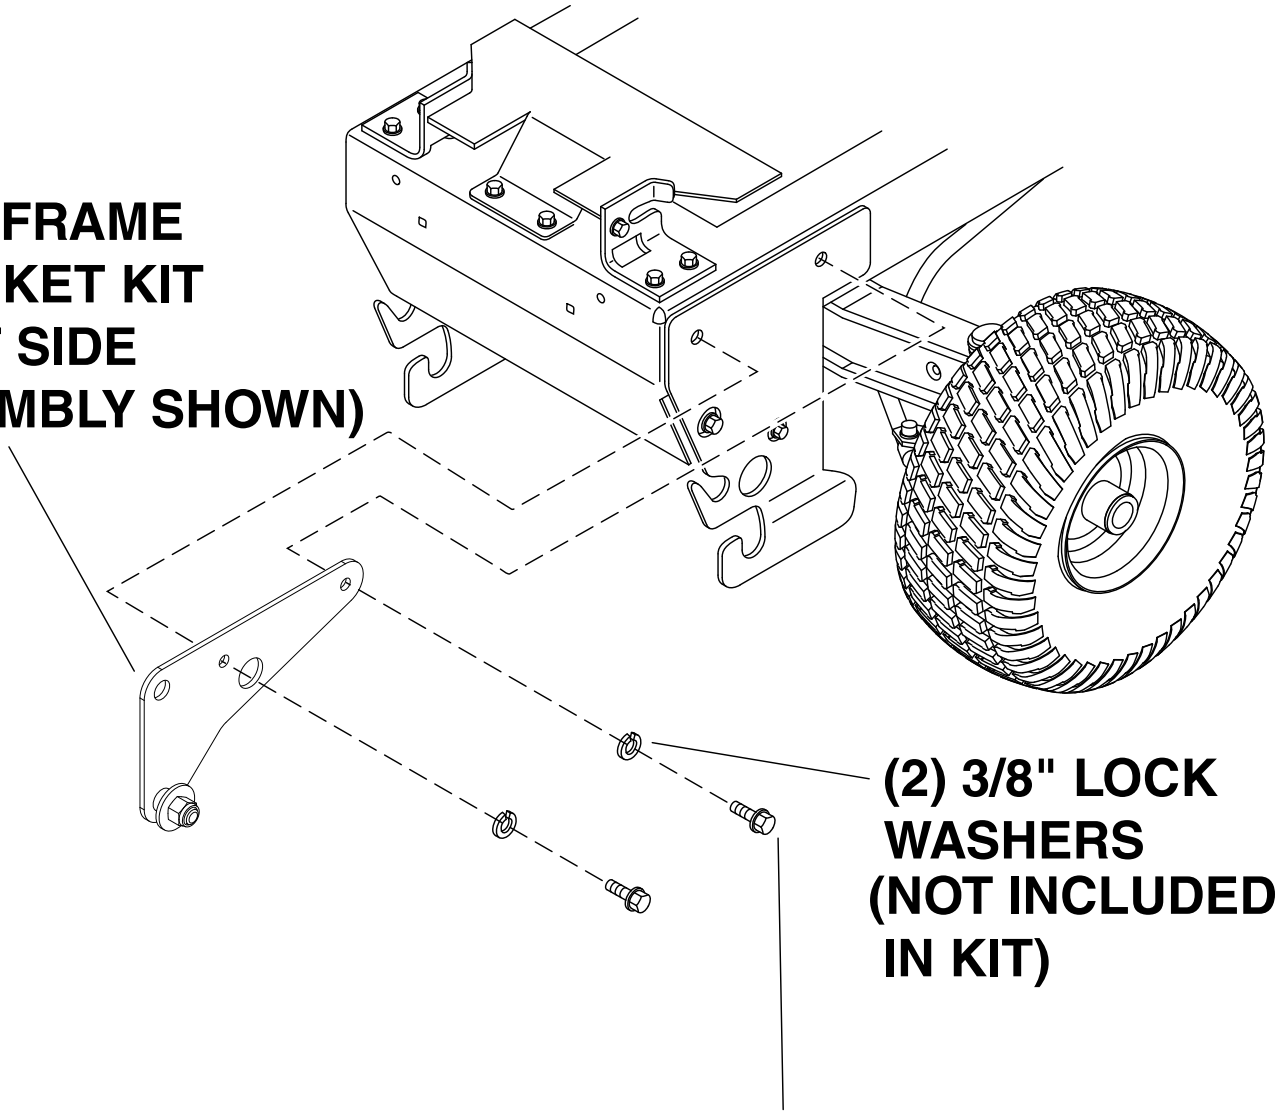

Agri-Fab®

Lawn Care Made Easy®

6-135 FRAME BRACKET KIT

COMPATIBLE WITH:

71-24847 CRAFTSMAN FRONT END SCOOP
 45-0403 HUSQVARNA FRONT END SCOOP
 71-24846 46" CRAFTSMAN SNOW THROWER
 GST46 46" CRAFTSMAN SNOW THROWER

Left Side Assembly

Right Side Assembly

REF	PART NO.	QTY	DESCRIPTION
1	2-122BL1	1	BRACKET, FRAME
2	41657	1	NUT, HEX 1/2-13 NYLOCK
3	R19172410	1	WASHER, .531 X 1.5 X .134
4	24817	1	SPACER, .530ID X .750OD X .50
5	43020	1	BOLT, HEX 1/2-13 X 1-1/2

**6-135 FRAME
BRACKET KIT
(LEFT SIDE
ASSEMBLY SHOWN)**

**(2) 3/8" LOCK
WASHERS
(NOT INCLUDED
IN KIT)**

**(2) 3/8" x 1"
HEX BOLTS
(NOT INCLUDED
IN KIT)**