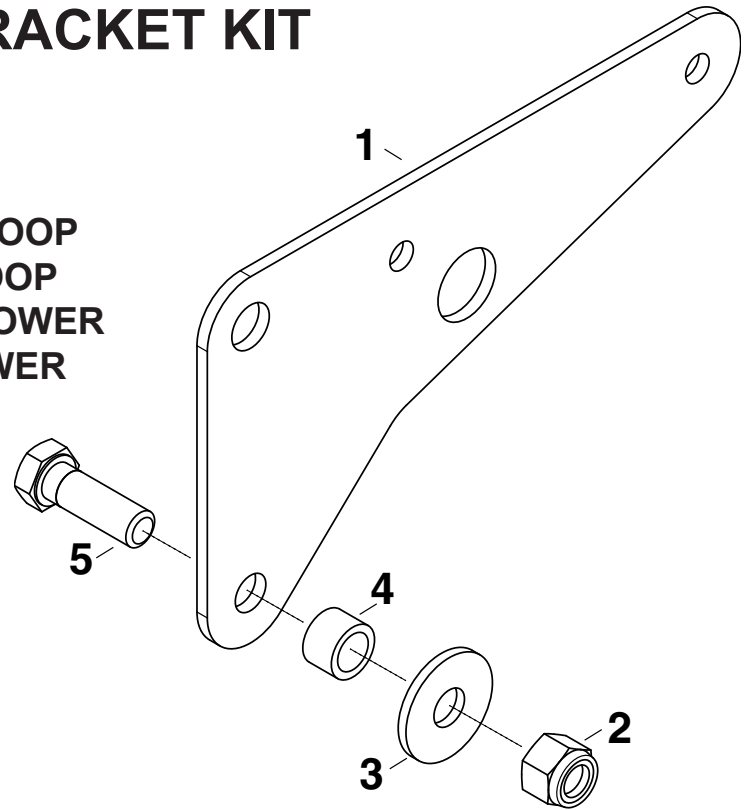

Agri-Fab®

Lawn Care Made Easy®

6-135 FRAME BRACKET KIT

COMPATIBLE WITH:

71-24847 CRAFTSMAN FRONT END SCOOP
 45-0403 HUSQVARNA FRONT END SCOOP
 71-24846 46" CRAFTSMAN SNOW THROWER
 GST46 46" CRAFTSMAN SNOW THROWER

Left Side Assembly

Right Side Assembly

REF	PART NO.	QTY	DESCRIPTION
1	2-122BL1	1	BRACKET, FRAME
2	41657	1	NUT, HEX 1/2-13 NYLOCK
3	R19172410	1	WASHER, .531 X 1.5 X .134
4	24817	1	SPACER, .530ID X .750OD X .50
5	43020	1	BOLT, HEX 1/2-13 X 1-1/2

**6-135 FRAME
BRACKET KIT
(LEFT SIDE
ASSEMBLY SHOWN)**

**(2) 3/8" LOCK
WASHERS
(NOT INCLUDED
IN KIT)**

**(2) 3/8" x 1"
HEX BOLTS
(NOT INCLUDED
IN KIT)**