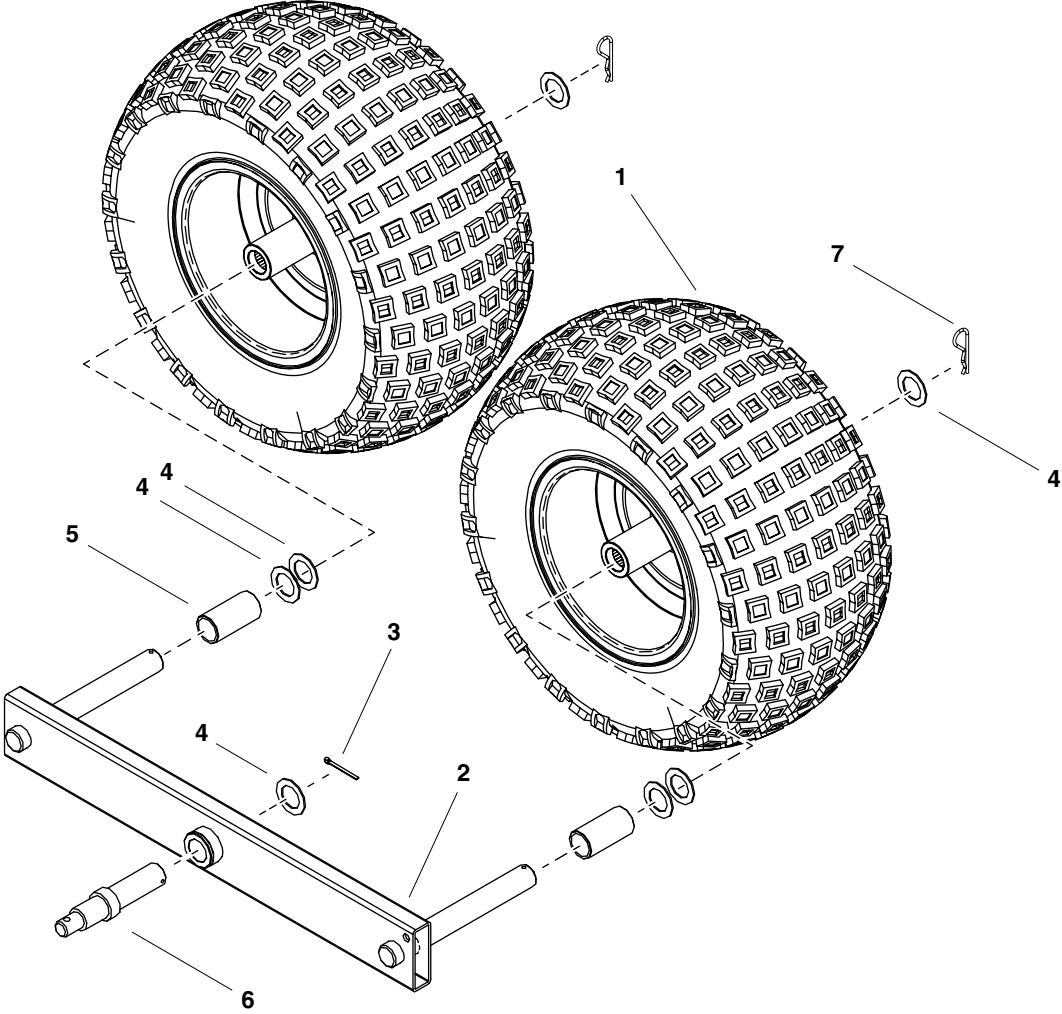

Agri+Fab[®]

Lawn Care Made Easy[®]

45-0557

TANDEM AXLE KIT

Want more information or assembly tips?

**Video
Instruction
Guide**

[youtube.com/c/agrifab](https://www.youtube.com/c/agrifab)

45-0557

REF	QTY	PART NO	DESCRIPTION
1	2	2-144	WHEEL, 18'
2	2	69865	ASS'Y, WALKING BEAM W/BEARING
3	2	43501	PIN, COTTER 9/64 X 1-1/2
4	14	43601	WASHER, 1.59 X 1.03 X .06
5	4	2-189	SPACER, 1.03ID X 1.25OD X 2.1
6	2	2-268	AXLE SPINDLE
7	4	714-0017	PIN, HAIR COTTER
	1	3-139	INSTRUCTION SHEET