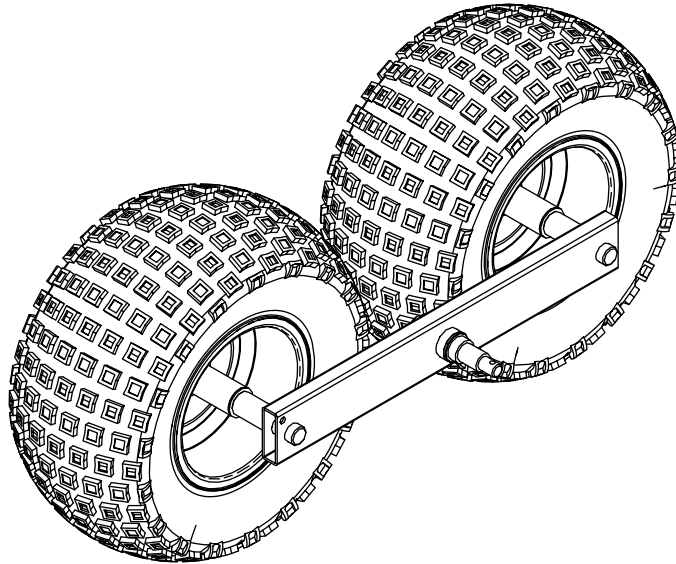

Agri+Fab[®]

Lawn Care Made Easy[®]

45-0557

TANDEM AXLE KIT

Want more information or assembly tips?

**Video
Instruction
Guide**

[youtube.com/c/agrifab](https://www.youtube.com/c/agrifab)

45-0557

REF	QTY	PART NO	DESCRIPTION
1	2	2-144	WHEEL, 18'
2	2	69865	ASS'Y, WALKING BEAM W/BEARING
3	2	43501	PIN, COTTER 9/64 X 1-1/2
4	14	43601	WASHER, 1.59 X 1.03 X .06
5	4	2-189	SPACER, 1.03ID X 1.25OD X 2.1
6	2	2-268	AXLE SPINDLE
7	4	714-0017	PIN, HAIR COTTER
	1	3-139	INSTRUCTION SHEET