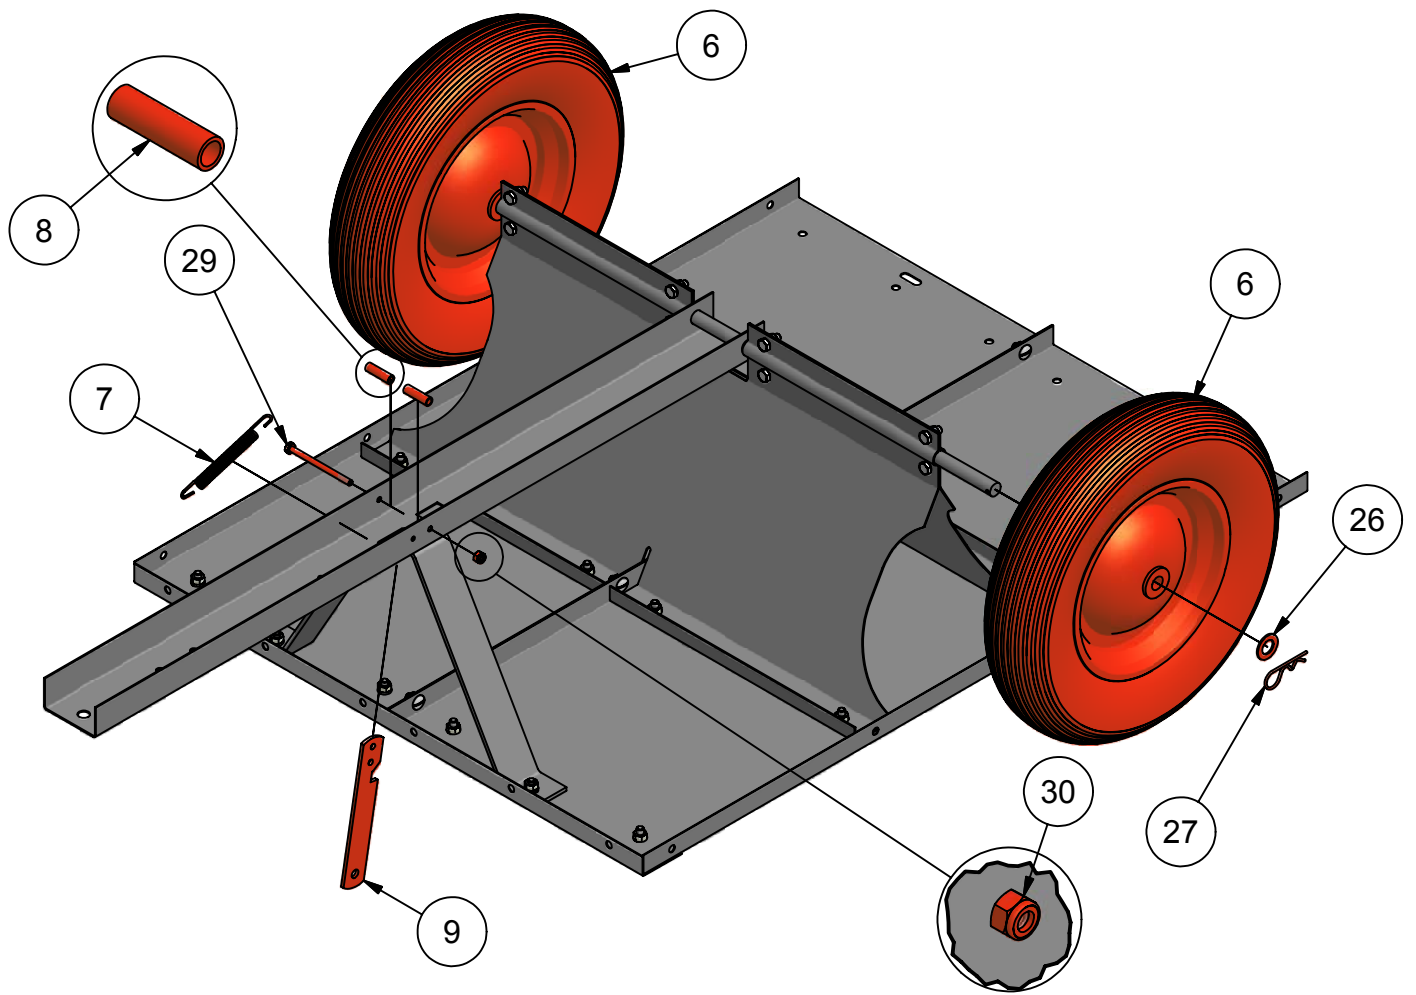

# DUMP CART ASSEMBLY INSTRUCTIONS

Parts List			
ITEM	QTY	PART NUMBER	DESCRIPTION
1	2	234A1	BOTTOM PANEL
2	1	234A2	FRONT CROSS BRACE
3	1	234A3	TONGUE SUPPORT
4	2	234A4	WHEEL AXLE SUPPORT
5	1	234A5	WHEEL AXLE
6	2	234A6	WHEEL/TIRE ASSEMBLY
7	1	234A7	LATCH SPRING
8	2	234A8	LATCH SPACER
9	1	234A9	TONGUE LATCH
10	1	234A10	HITCH TONGUE
11	1	234A11	HITCH PIN BRACKET
12	1	234A12	REAR CROSS BRACE
13	2	234A13	REAR CORNER BRACKET
14	2	234A14	SIDE PANEL
15	2	234A15	REAR CORNER BRACE
16	1	234A16	FRONT PANEL
17	2	234A17	FRONT CORNER BRACE
18	2	234A18	TAILGATE LATCH
19	2	234A19	TAILGATE PIN
20	1	234A20	TAILGATE
21	60	234B1	M8 X 16 TRUSS HEAD BOLT
22	2	234B2	M8 X 20 TRUSS HEAD BOLT
23	72	234B3	8MM LOCK WASHER
24	72	234B4	8MM HEX NUT
25	10	234B5	M8 X 20 HEX BOLT
26	2	234B6	20MM FLAT WASHER
27	4	234B7	3MM HAIRPIN
28	1	234B8	HITCH PIN
29	1	234B9	M6 X 90 HEX BOLT
30	1	234B10	6MM NYLON NUT
31	2	234B11	6MM HEX NUT
32	2	234B12	6-8MM FLAT WASHER