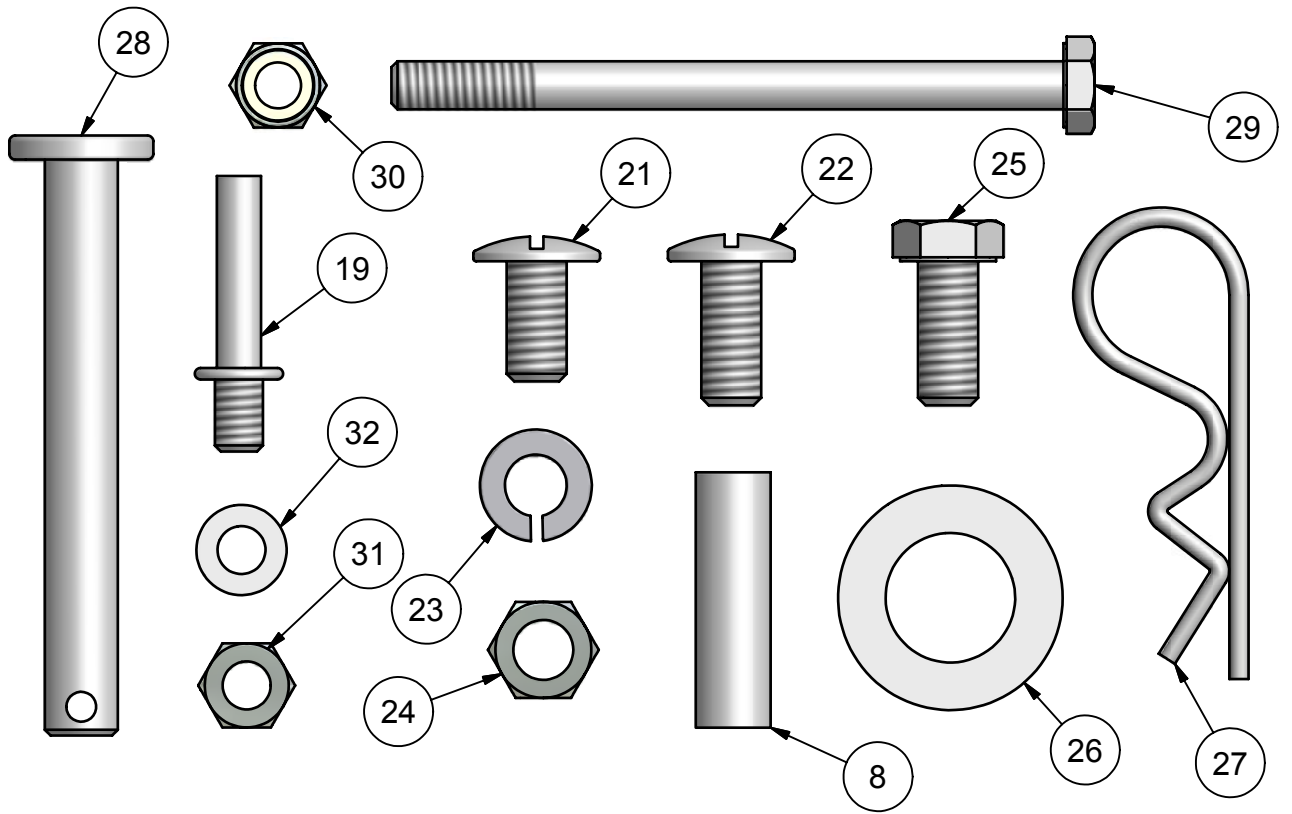

# DUMP CART ASSEMBLY INSTRUCTIONS

Parts List			
ITEM	QTY	PART NUMBER	DESCRIPTION
1	2	234A1	BOTTOM PANEL
2	1	234A2	FRONT CROSS BRACE
3	1	234A3	TONGUE SUPPORT
4	2	234A4	WHEEL AXLE SUPPORT
5	1	234A5	WHEEL AXLE
6	2	234A6	WHEEL/TIRE ASSEMBLY
7	1	234A7	LATCH SPRING
8	2	234A8	LATCH SPACER
9	1	234A9	TONGUE LATCH
10	1	234A10	HITCH TONGUE
11	1	234A11	HITCH PIN BRACKET
12	1	234A12	REAR CROSS BRACE
13	2	234A13	REAR CORNER BRACKET
14	2	234A14	SIDE PANEL
15	2	234A15	REAR CORNER BRACE
16	1	234A16	FRONT PANEL
17	2	234A17	FRONT CORNER BRACE
18	2	234A18	TAILGATE LATCH
19	2	234A19	TAILGATE PIN
20	1	234A20	TAILGATE
21	60	234B1	M8 X 16 TRUSS HEAD BOLT
22	2	234B2	M8 X 20 TRUSS HEAD BOLT
23	72	234B3	8MM LOCK WASHER
24	72	234B4	8MM HEX NUT
25	10	234B5	M8 X 20 HEX BOLT
26	2	234B6	20MM FLAT WASHER
27	4	234B7	3MM HAIRPIN
28	1	234B8	HITCH PIN
29	1	234B9	M6 X 90 HEX BOLT
30	1	234B10	6MM NYLON NUT
31	2	234B11	6MM HEX NUT
32	2	234B12	6-8MM FLAT WASHER