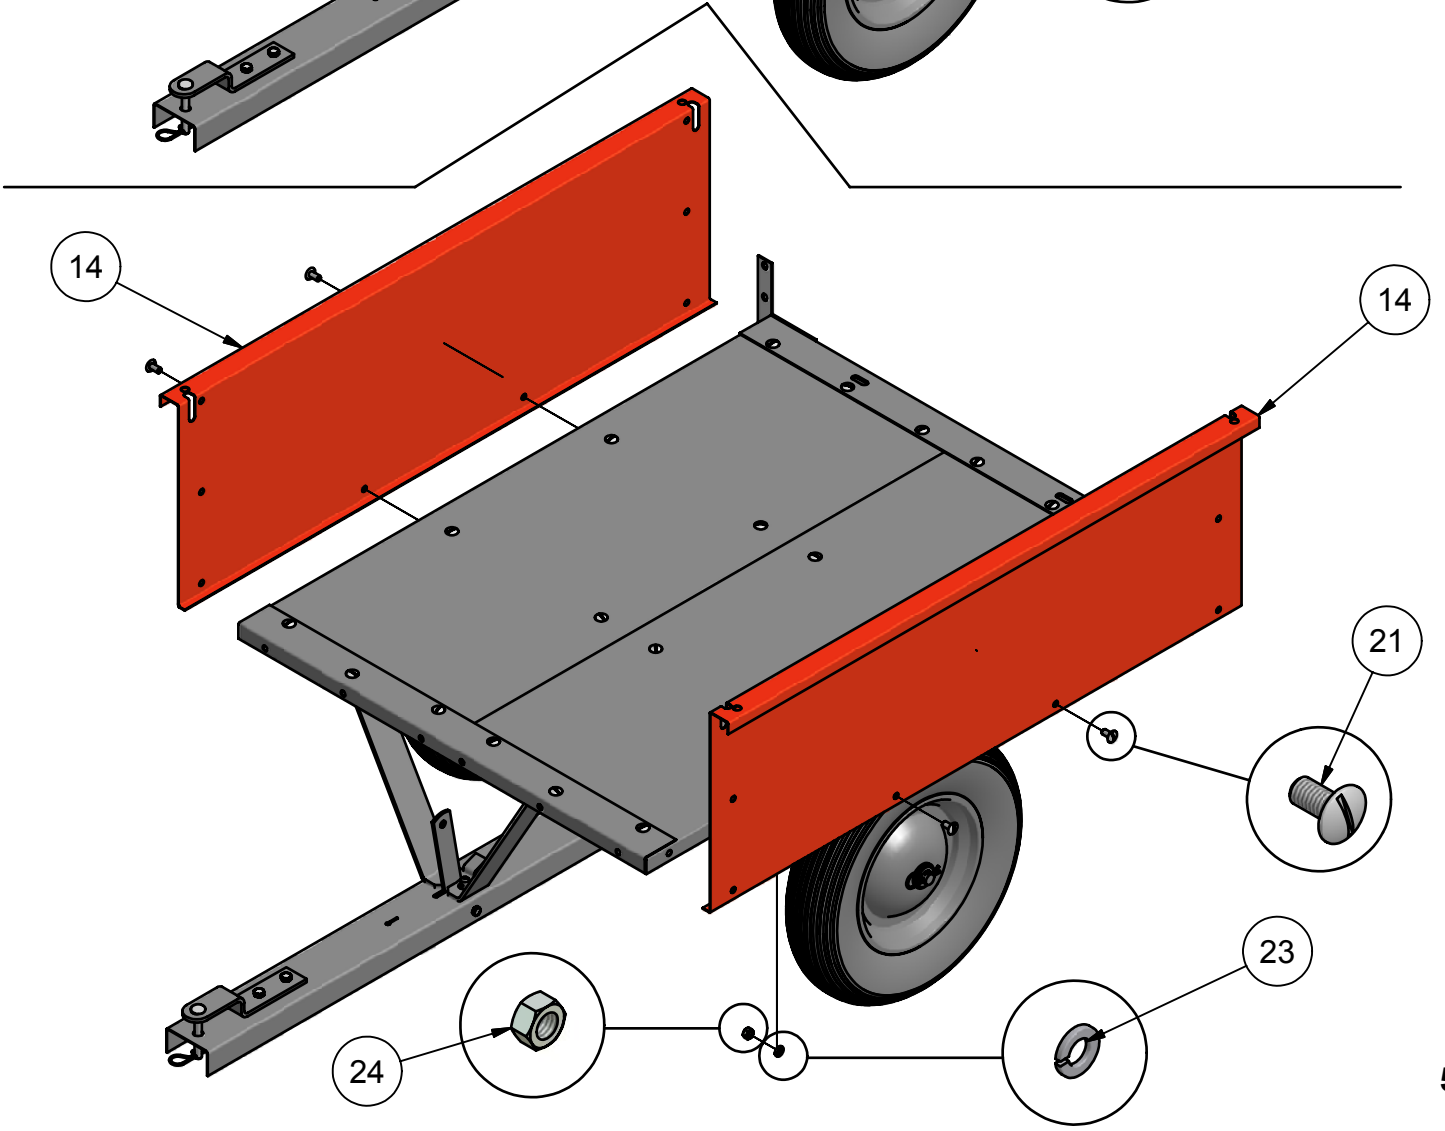

# DUMP CART ASSEMBLY INSTRUCTIONS

Parts List			
ITEM	QTY	PART NUMBER	DESCRIPTION
1	2	234A1	BOTTOM PANEL
2	1	234A2	FRONT CROSS BRACE
3	1	234A3	TONGUE SUPPORT
4	2	234A4	WHEEL AXLE SUPPORT
5	1	234A5	WHEEL AXLE
6	2	234A6	WHEEL/TIRE ASSEMBLY
7	1	234A7	LATCH SPRING
8	2	234A8	LATCH SPACER
9	1	234A9	TONGUE LATCH
10	1	234A10	HITCH TONGUE
11	1	234A11	HITCH PIN BRACKET
12	1	234A12	REAR CROSS BRACE
13	2	234A13	REAR CORNER BRACKET
14	2	234A14	SIDE PANEL
15	2	234A15	REAR CORNER BRACE
16	1	234A16	FRONT PANEL
17	2	234A17	FRONT CORNER BRACE
18	2	234A18	TAILGATE LATCH
19	2	234A19	TAILGATE PIN
20	1	234A20	TAILGATE
21	60	234B1	M8 X 16 TRUSS HEAD BOLT
22	2	234B2	M8 X 20 TRUSS HEAD BOLT
23	72	234B3	8MM LOCK WASHER
24	72	234B4	8MM HEX NUT
25	10	234B5	M8 X 20 HEX BOLT
26	2	234B6	20MM FLAT WASHER
27	4	234B7	3MM HAIRPIN
28	1	234B8	HITCH PIN
29	1	234B9	M6 X 90 HEX BOLT
30	1	234B10	6MM NYLON NUT
31	2	234B11	6MM HEX NUT
32	2	234B12	6-8MM FLAT WASHER