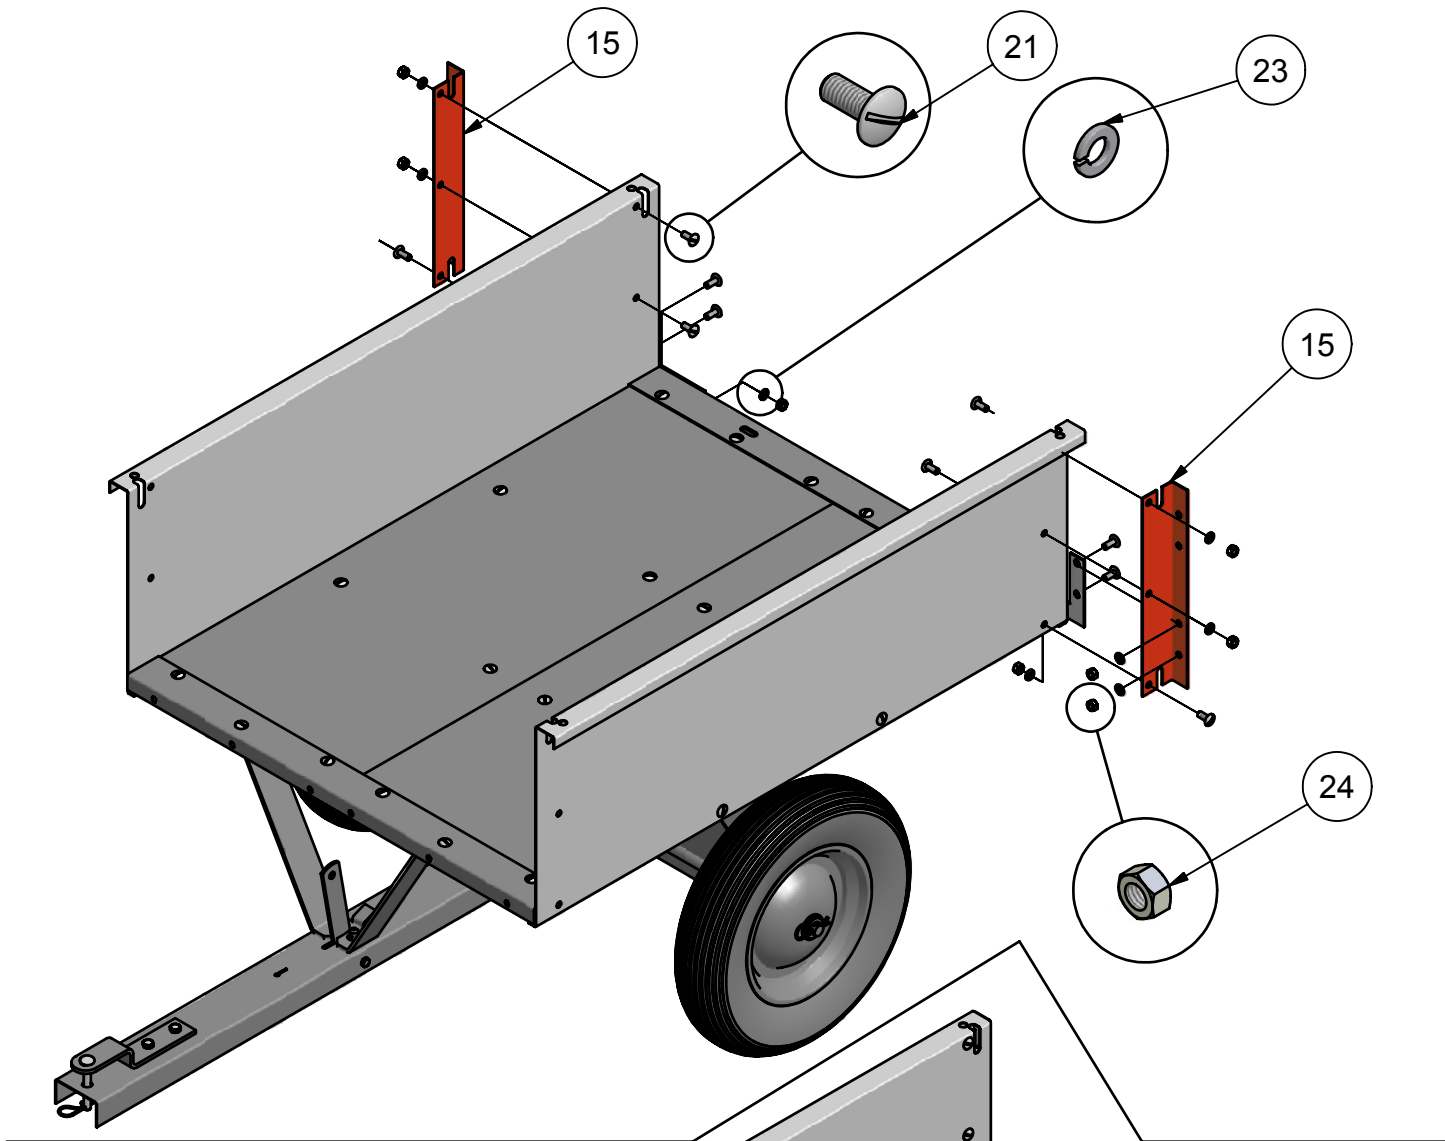

# DUMP CART ASSEMBLY INSTRUCTIONS

Parts List			
ITEM	QTY	PART NUMBER	DESCRIPTION
1	2	234A1	BOTTOM PANEL
2	1	234A2	FRONT CROSS BRACE
3	1	234A3	TONGUE SUPPORT
4	2	234A4	WHEEL AXLE SUPPORT
5	1	234A5	WHEEL AXLE
6	2	234A6	WHEEL/TIRE ASSEMBLY
7	1	234A7	LATCH SPRING
8	2	234A8	LATCH SPACER
9	1	234A9	TONGUE LATCH
10	1	234A10	HITCH TONGUE
11	1	234A11	HITCH PIN BRACKET
12	1	234A12	REAR CROSS BRACE
13	2	234A13	REAR CORNER BRACKET
14	2	234A14	SIDE PANEL
15	2	234A15	REAR CORNER BRACE
16	1	234A16	FRONT PANEL
17	2	234A17	FRONT CORNER BRACE
18	2	234A18	TAILGATE LATCH
19	2	234A19	TAILGATE PIN
20	1	234A20	TAILGATE
21	60	234B1	M8 X 16 TRUSS HEAD BOLT
22	2	234B2	M8 X 20 TRUSS HEAD BOLT
23	72	234B3	8MM LOCK WASHER
24	72	234B4	8MM HEX NUT
25	10	234B5	M8 X 20 HEX BOLT
26	2	234B6	20MM FLAT WASHER
27	4	234B7	3MM HAIRPIN
28	1	234B8	HITCH PIN
29	1	234B9	M6 X 90 HEX BOLT
30	1	234B10	6MM NYLON NUT
31	2	234B11	6MM HEX NUT
32	2	234B12	6-8MM FLAT WASHER