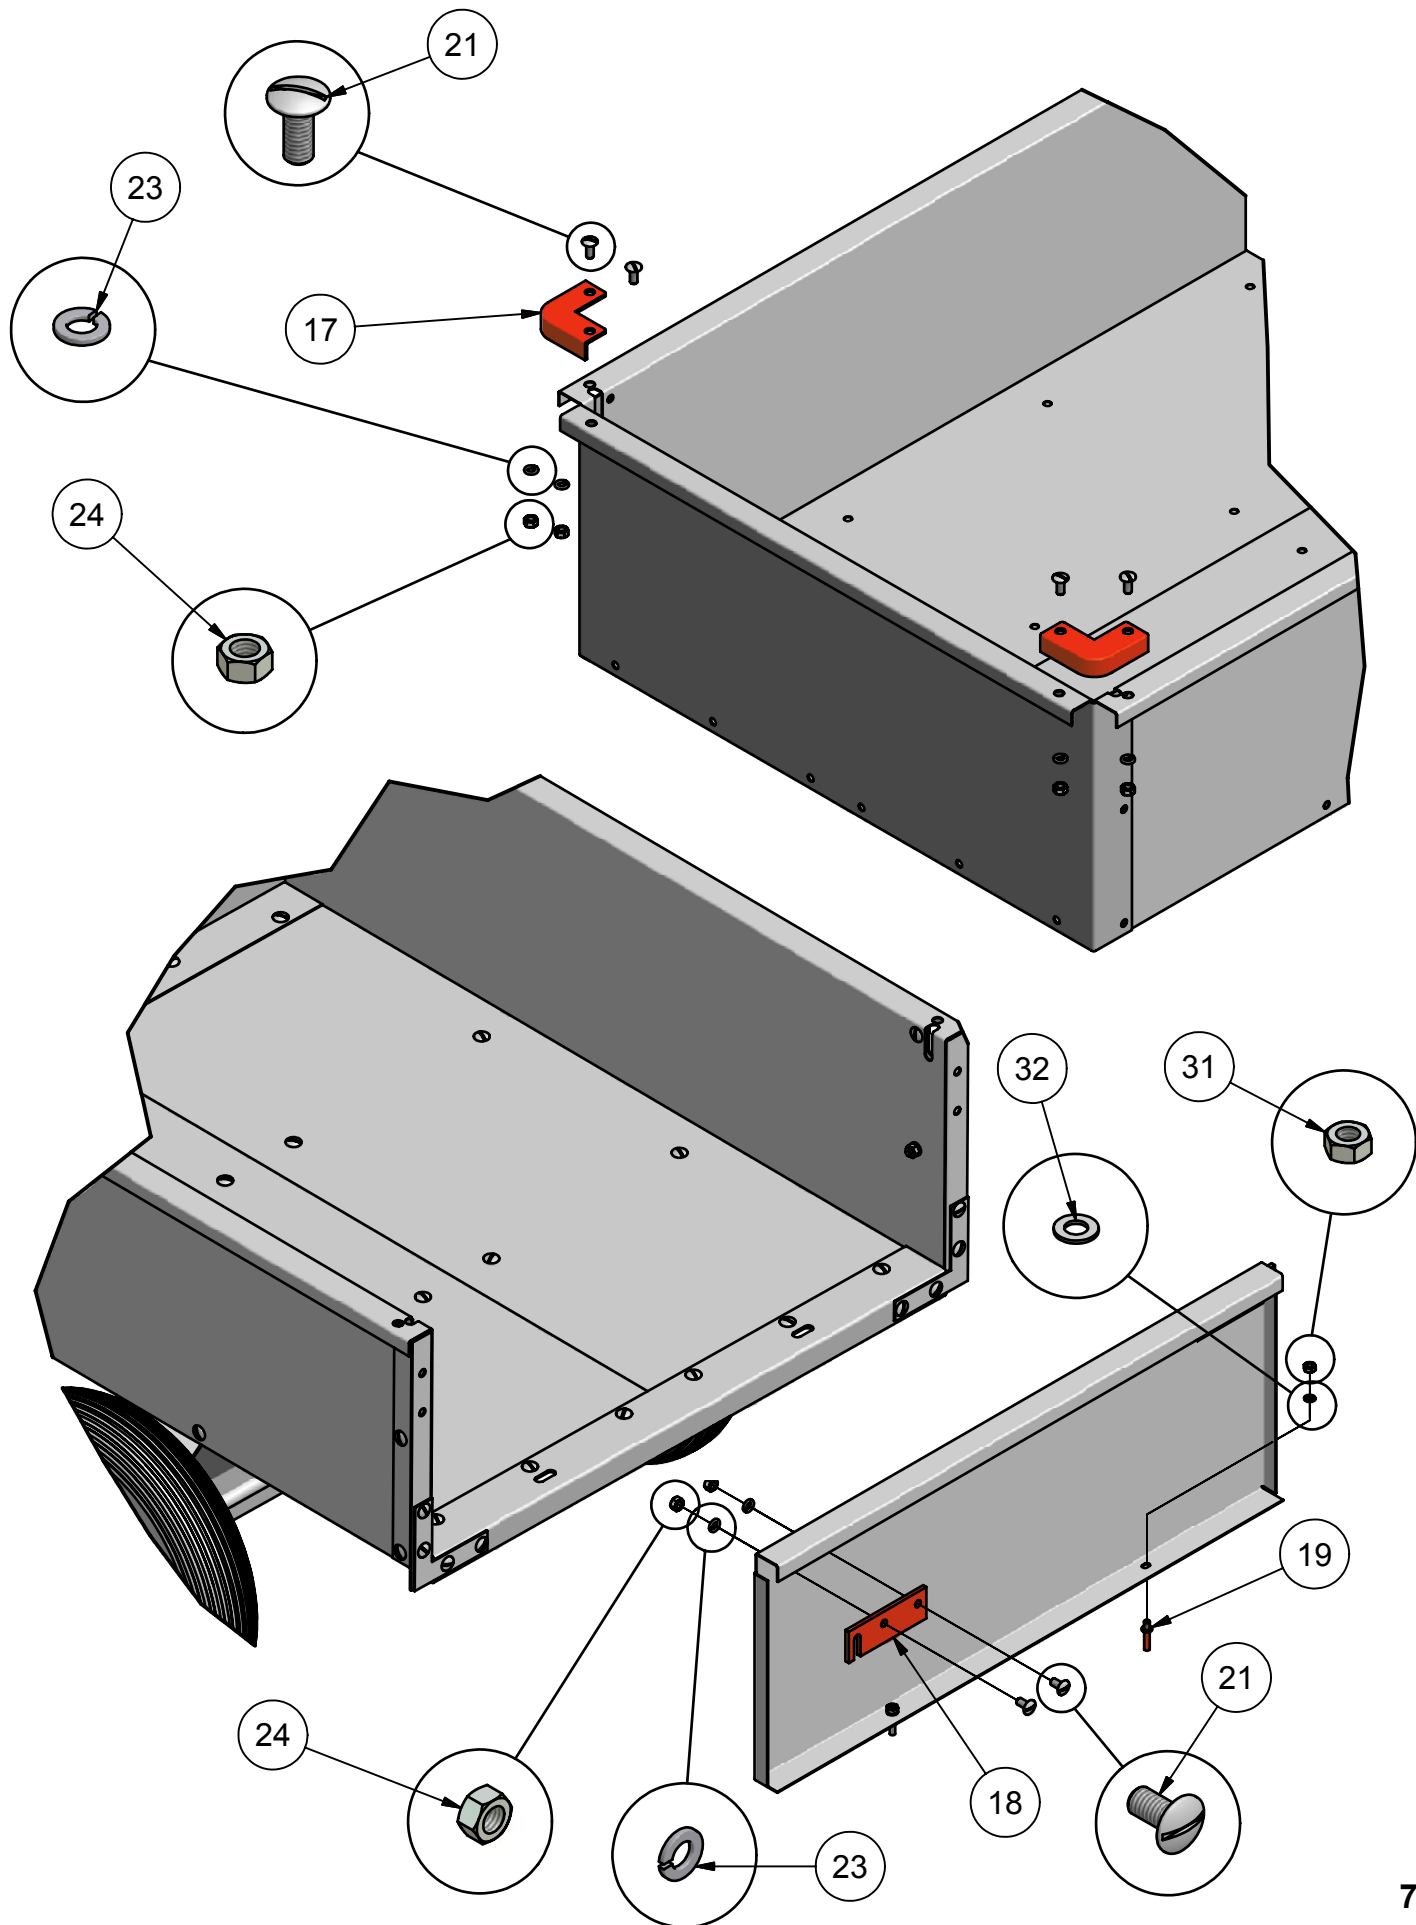

# DUMP CART ASSEMBLY INSTRUCTIONS

Parts List			
ITEM	QTY	PART NUMBER	DESCRIPTION
1	2	234A1	BOTTOM PANEL
2	1	234A2	FRONT CROSS BRACE
3	1	234A3	TONGUE SUPPORT
4	2	234A4	WHEEL AXLE SUPPORT
5	1	234A5	WHEEL AXLE
6	2	234A6	WHEEL/TIRE ASSEMBLY
7	1	234A7	LATCH SPRING
8	2	234A8	LATCH SPACER
9	1	234A9	TONGUE LATCH
10	1	234A10	HITCH TONGUE
11	1	234A11	HITCH PIN BRACKET
12	1	234A12	REAR CROSS BRACE
13	2	234A13	REAR CORNER BRACKET
14	2	234A14	SIDE PANEL
15	2	234A15	REAR CORNER BRACE
16	1	234A16	FRONT PANEL
17	2	234A17	FRONT CORNER BRACE
18	2	234A18	TAILGATE LATCH
19	2	234A19	TAILGATE PIN
20	1	234A20	TAILGATE
21	60	234B1	M8 X 16 TRUSS HEAD BOLT
22	2	234B2	M8 X 20 TRUSS HEAD BOLT
23	72	234B3	8MM LOCK WASHER
24	72	234B4	8MM HEX NUT
25	10	234B5	M8 X 20 HEX BOLT
26	2	234B6	20MM FLAT WASHER
27	4	234B7	3MM HAIRPIN
28	1	234B8	HITCH PIN
29	1	234B9	M6 X 90 HEX BOLT
30	1	234B10	6MM NYLON NUT
31	2	234B11	6MM HEX NUT
32	2	234B12	6-8MM FLAT WASHER