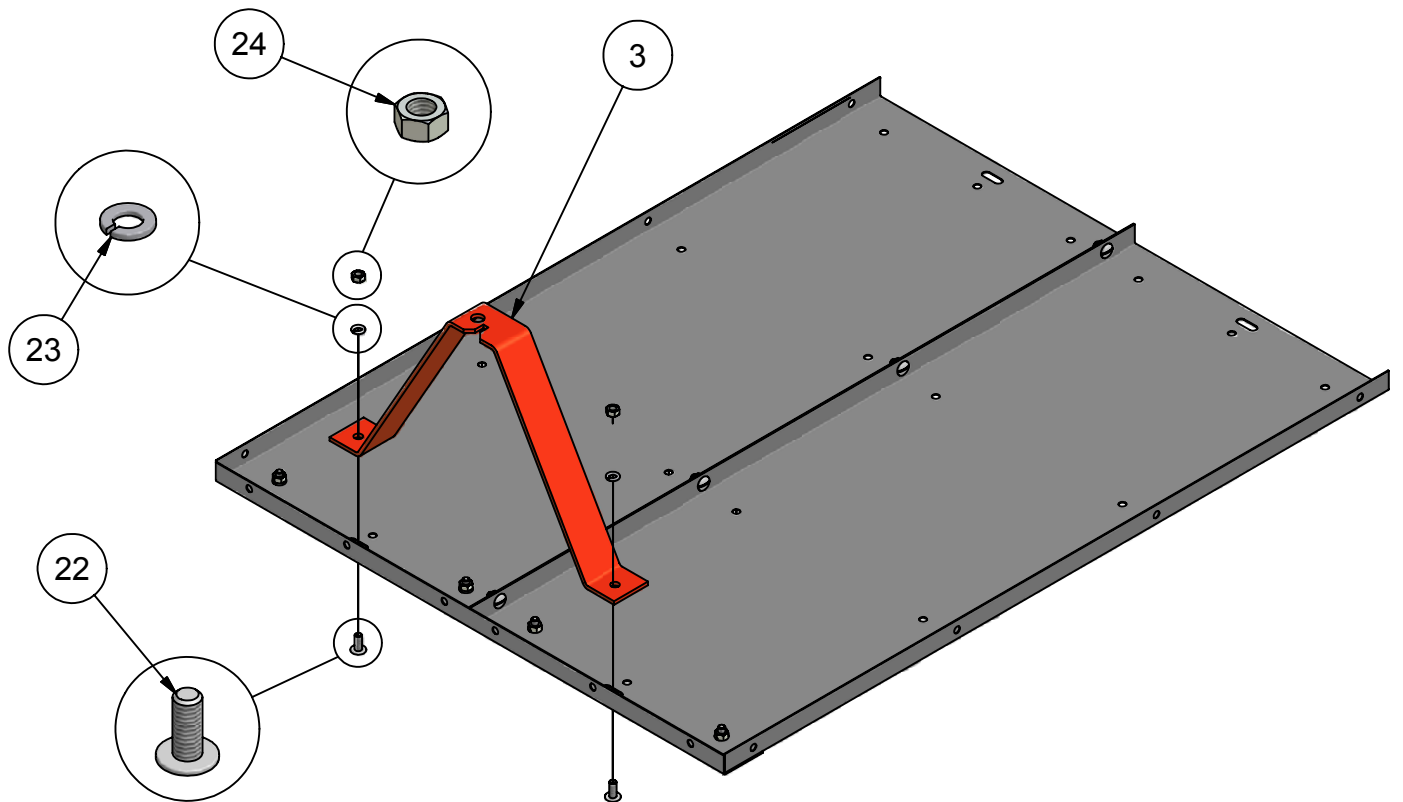

# DUMP CART ASSEMBLY INSTRUCTIONS

Parts List			
ITEM	QTY	PART NUMBER	DESCRIPTION
1	2	234A1	BOTTOM PANEL
2	1	234A2	FRONT CROSS BRACE
3	1	234A3	TONGUE SUPPORT
4	2	234A4	WHEEL AXLE SUPPORT
5	1	234A5	WHEEL AXLE
6	2	234A6	WHEEL/TIRE ASSEMBLY
7	1	234A7	LATCH SPRING
8	2	234A8	LATCH SPACER
9	1	234A9	TONGUE LATCH
10	1	234A10	HITCH TONGUE
11	1	234A11	HITCH PIN BRACKET
12	1	234A12	REAR CROSS BRACE
13	2	234A13	REAR CORNER BRACKET
14	2	234A14	SIDE PANEL
15	2	234A15	REAR CORNER BRACE
16	1	234A16	FRONT PANEL
17	2	234A17	FRONT CORNER BRACE
18	2	234A18	TAILGATE LATCH
19	2	234A19	TAILGATE PIN
20	1	234A20	TAILGATE
21	60	234B1	M8 X 16 TRUSS HEAD BOLT
22	2	234B2	M8 X 20 TRUSS HEAD BOLT
23	72	234B3	8MM LOCK WASHER
24	72	234B4	8MM HEX NUT
25	10	234B5	M8 X 20 HEX BOLT
26	2	234B6	20MM FLAT WASHER
27	4	234B7	3MM HAIRPIN
28	1	234B8	HITCH PIN
29	1	234B9	M6 X 90 HEX BOLT
30	1	234B10	6MM NYLON NUT
31	2	234B11	6MM HEX NUT
32	2	234B12	6-8MM FLAT WASHER