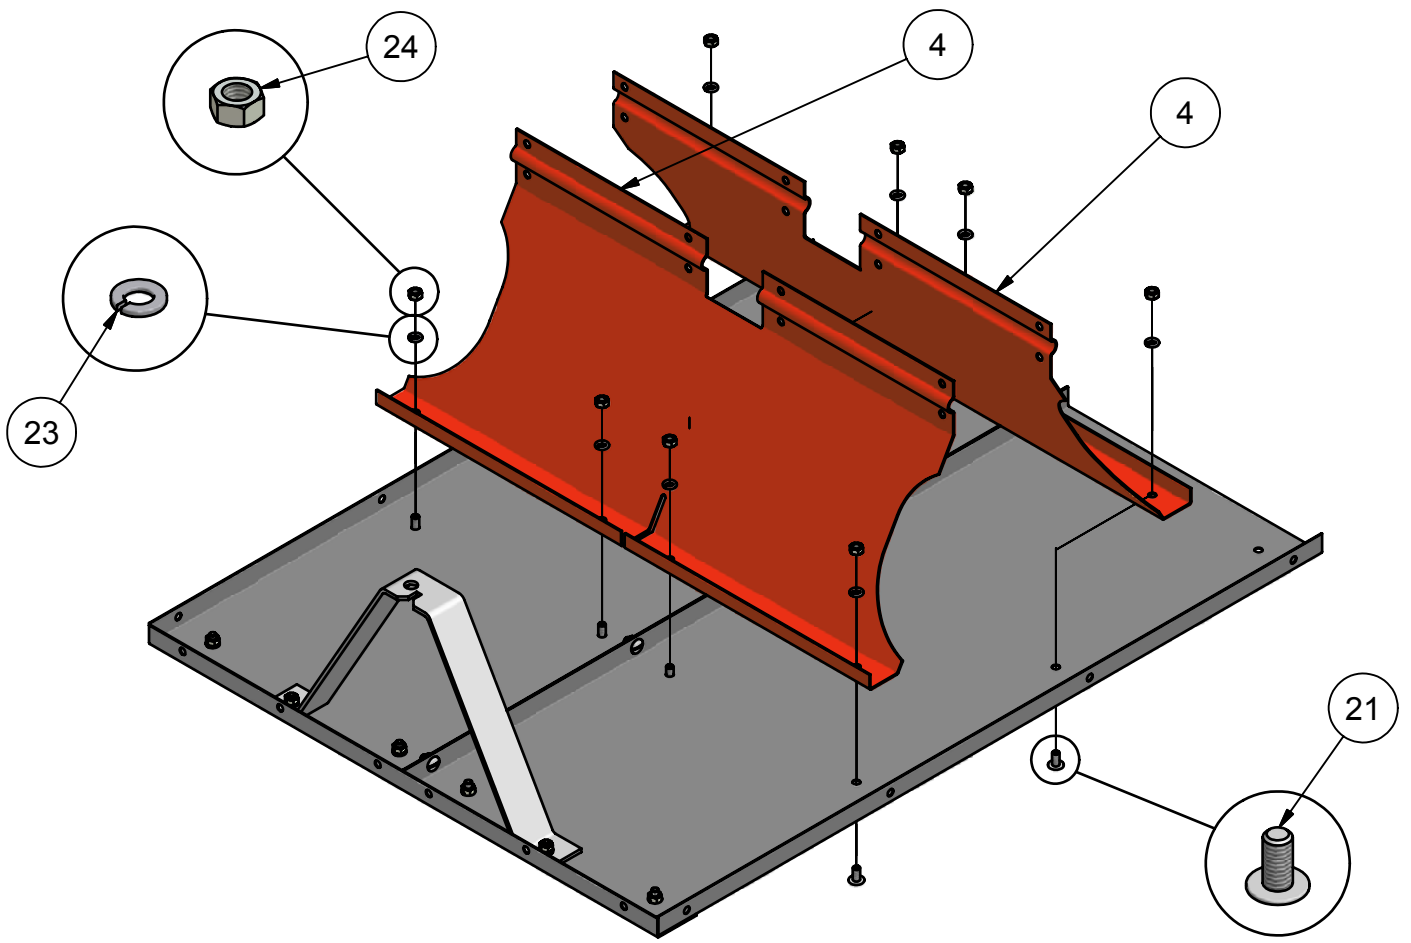

# DUMP CART ASSEMBLY INSTRUCTIONS

Parts List			
ITEM	QTY	PART NUMBER	DESCRIPTION
1	2	234A1	BOTTOM PANEL
2	1	234A2	FRONT CROSS BRACE
3	1	234A3	TONGUE SUPPORT
4	2	234A4	WHEEL AXLE SUPPORT
5	1	234A5	WHEEL AXLE
6	2	234A6	WHEEL/TIRE ASSEMBLY
7	1	234A7	LATCH SPRING
8	2	234A8	LATCH SPACER
9	1	234A9	TONGUE LATCH
10	1	234A10	HITCH TONGUE
11	1	234A11	HITCH PIN BRACKET
12	1	234A12	REAR CROSS BRACE
13	2	234A13	REAR CORNER BRACKET
14	2	234A14	SIDE PANEL
15	2	234A15	REAR CORNER BRACE
16	1	234A16	FRONT PANEL
17	2	234A17	FRONT CORNER BRACE
18	2	234A18	TAILGATE LATCH
19	2	234A19	TAILGATE PIN
20	1	234A20	TAILGATE
21	60	234B1	M8 X 16 TRUSS HEAD BOLT
22	2	234B2	M8 X 20 TRUSS HEAD BOLT
23	72	234B3	8MM LOCK WASHER
24	72	234B4	8MM HEX NUT
25	10	234B5	M8 X 20 HEX BOLT
26	2	234B6	20MM FLAT WASHER
27	4	234B7	3MM HAIRPIN
28	1	234B8	HITCH PIN
29	1	234B9	M6 X 90 HEX BOLT
30	1	234B10	6MM NYLON NUT
31	2	234B11	6MM HEX NUT
32	2	234B12	6-8MM FLAT WASHER