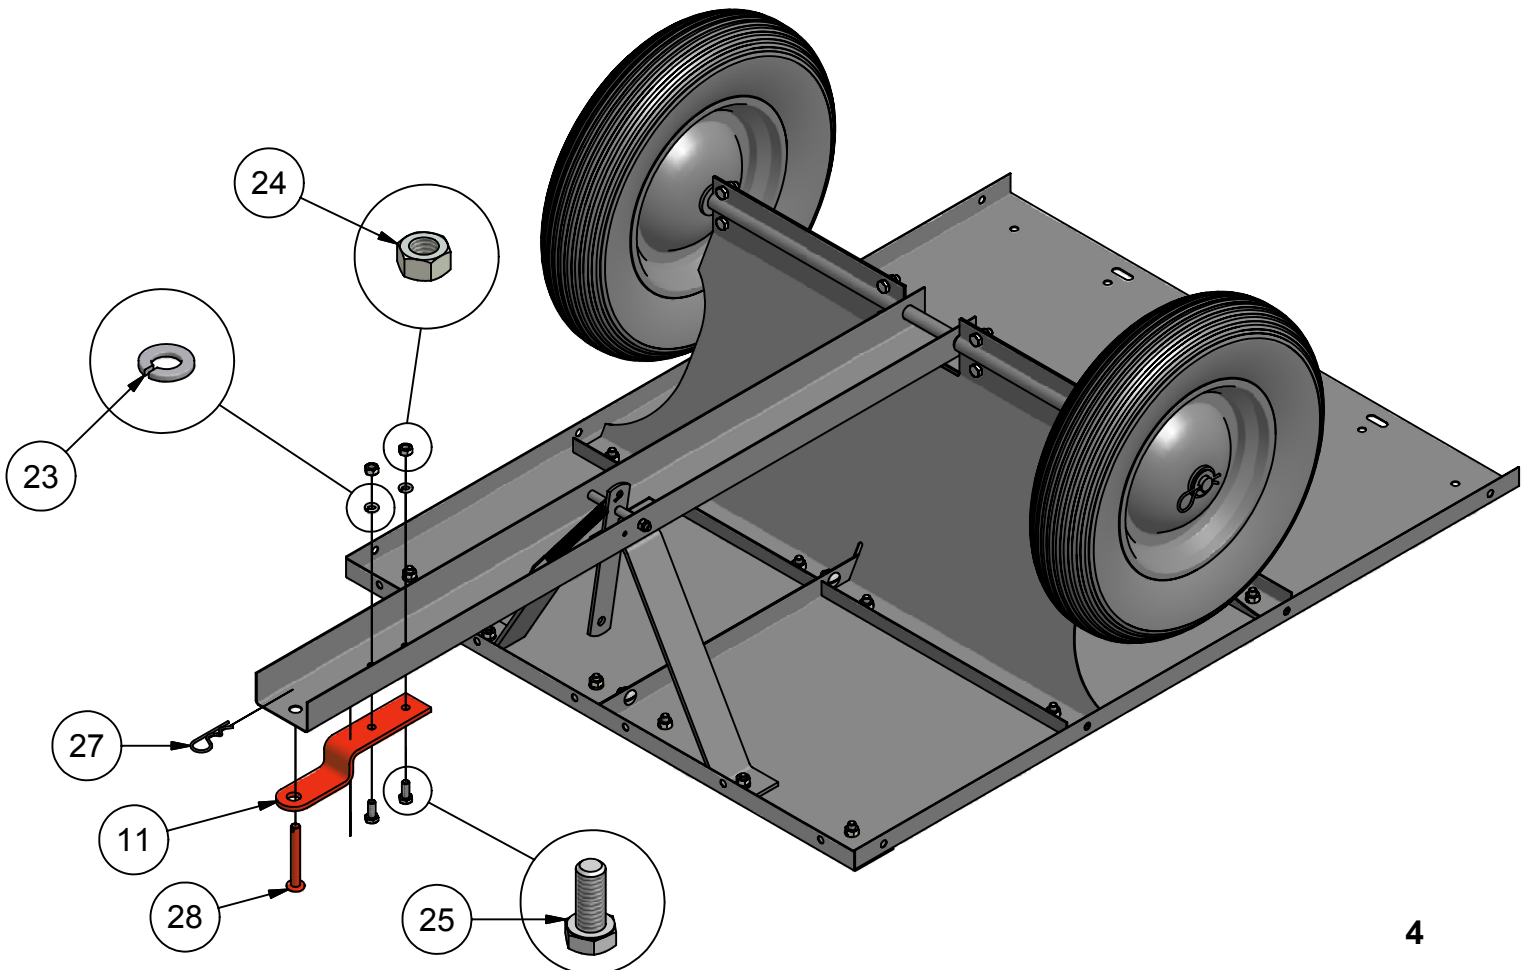

# DUMP CART ASSEMBLY INSTRUCTIONS

Parts List			
ITEM	QTY	PART NUMBER	DESCRIPTION
1	2	234A1	BOTTOM PANEL
2	1	234A2	FRONT CROSS BRACE
3	1	234A3	TONGUE SUPPORT
4	2	234A4	WHEEL AXLE SUPPORT
5	1	234A5	WHEEL AXLE
6	2	234A6	WHEEL/TIRE ASSEMBLY
7	1	234A7	LATCH SPRING
8	2	234A8	LATCH SPACER
9	1	234A9	TONGUE LATCH
10	1	234A10	HITCH TONGUE
11	1	234A11	HITCH PIN BRACKET
12	1	234A12	REAR CROSS BRACE
13	2	234A13	REAR CORNER BRACKET
14	2	234A14	SIDE PANEL
15	2	234A15	REAR CORNER BRACE
16	1	234A16	FRONT PANEL
17	2	234A17	FRONT CORNER BRACE
18	2	234A18	TAILGATE LATCH
19	2	234A19	TAILGATE PIN
20	1	234A20	TAILGATE
21	60	234B1	M8 X 16 TRUSS HEAD BOLT
22	2	234B2	M8 X 20 TRUSS HEAD BOLT
23	72	234B3	8MM LOCK WASHER
24	72	234B4	8MM HEX NUT
25	10	234B5	M8 X 20 HEX BOLT
26	2	234B6	20MM FLAT WASHER
27	4	234B7	3MM HAIRPIN
28	1	234B8	HITCH PIN
29	1	234B9	M6 X 90 HEX BOLT
30	1	234B10	6MM NYLON NUT
31	2	234B11	6MM HEX NUT
32	2	234B12	6-8MM FLAT WASHER