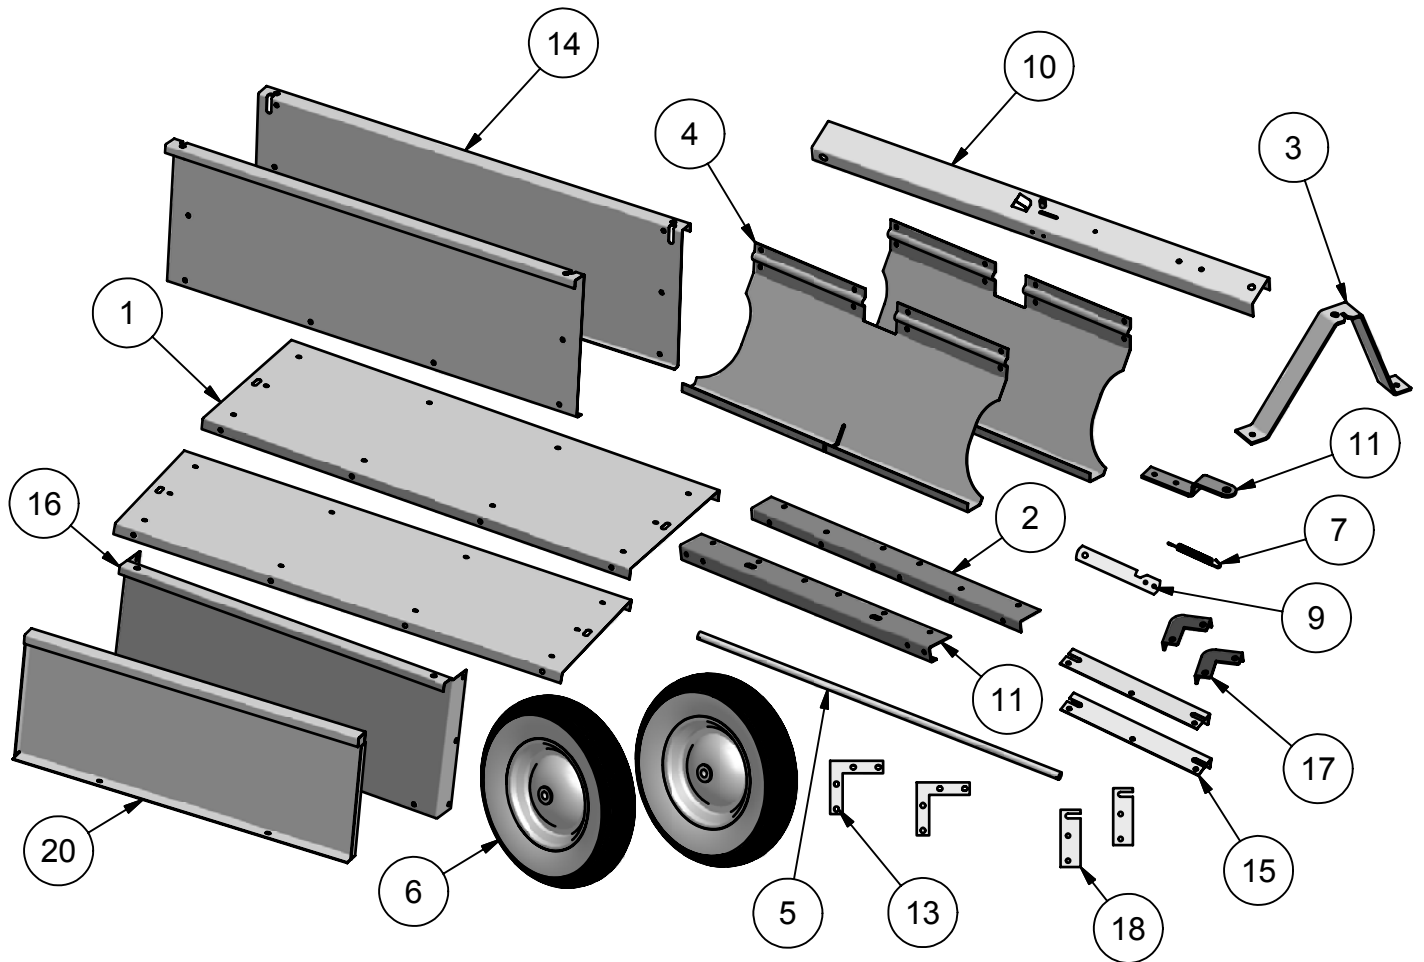

# DUMP CART ASSEMBLY INSTRUCTIONS

Parts List			
ITEM	QTY	PART NUMBER	DESCRIPTION
1	2	234A1	BOTTOM PANEL
2	1	234A2	FRONT CROSS BRACE
3	1	234A3	TONGUE SUPPORT
4	2	234A4	WHEEL AXLE SUPPORT
5	1	234A5	WHEEL AXLE
6	2	234A6	WHEEL/TIRE ASSEMBLY
7	1	234A7	LATCH SPRING
8	2	234A8	LATCH SPACER
9	1	234A9	TONGUE LATCH
10	1	234A10	HITCH TONGUE
11	1	234A11	HITCH PIN BRACKET
12	1	234A12	REAR CROSS BRACE
13	2	234A13	REAR CORNER BRACKET
14	2	234A14	SIDE PANEL
15	2	234A15	REAR CORNER BRACE
16	1	234A16	FRONT PANEL
17	2	234A17	FRONT CORNER BRACE
18	2	234A18	TAILGATE LATCH
19	2	234A19	TAILGATE PIN
20	1	234A20	TAILGATE
21	60	234B1	M8 X 16 TRUSS HEAD BOLT
22	2	234B2	M8 X 20 TRUSS HEAD BOLT
23	72	234B3	8MM LOCK WASHER
24	72	234B4	8MM HEX NUT
25	10	234B5	M8 X 20 HEX BOLT
26	2	234B6	20MM FLAT WASHER
27	4	234B7	3MM HAIRPIN
28	1	234B8	HITCH PIN
29	1	234B9	M6 X 90 HEX BOLT
30	1	234B10	6MM NYLON NUT
31	2	234B11	6MM HEX NUT
32	2	234B12	6-8MM FLAT WASHER