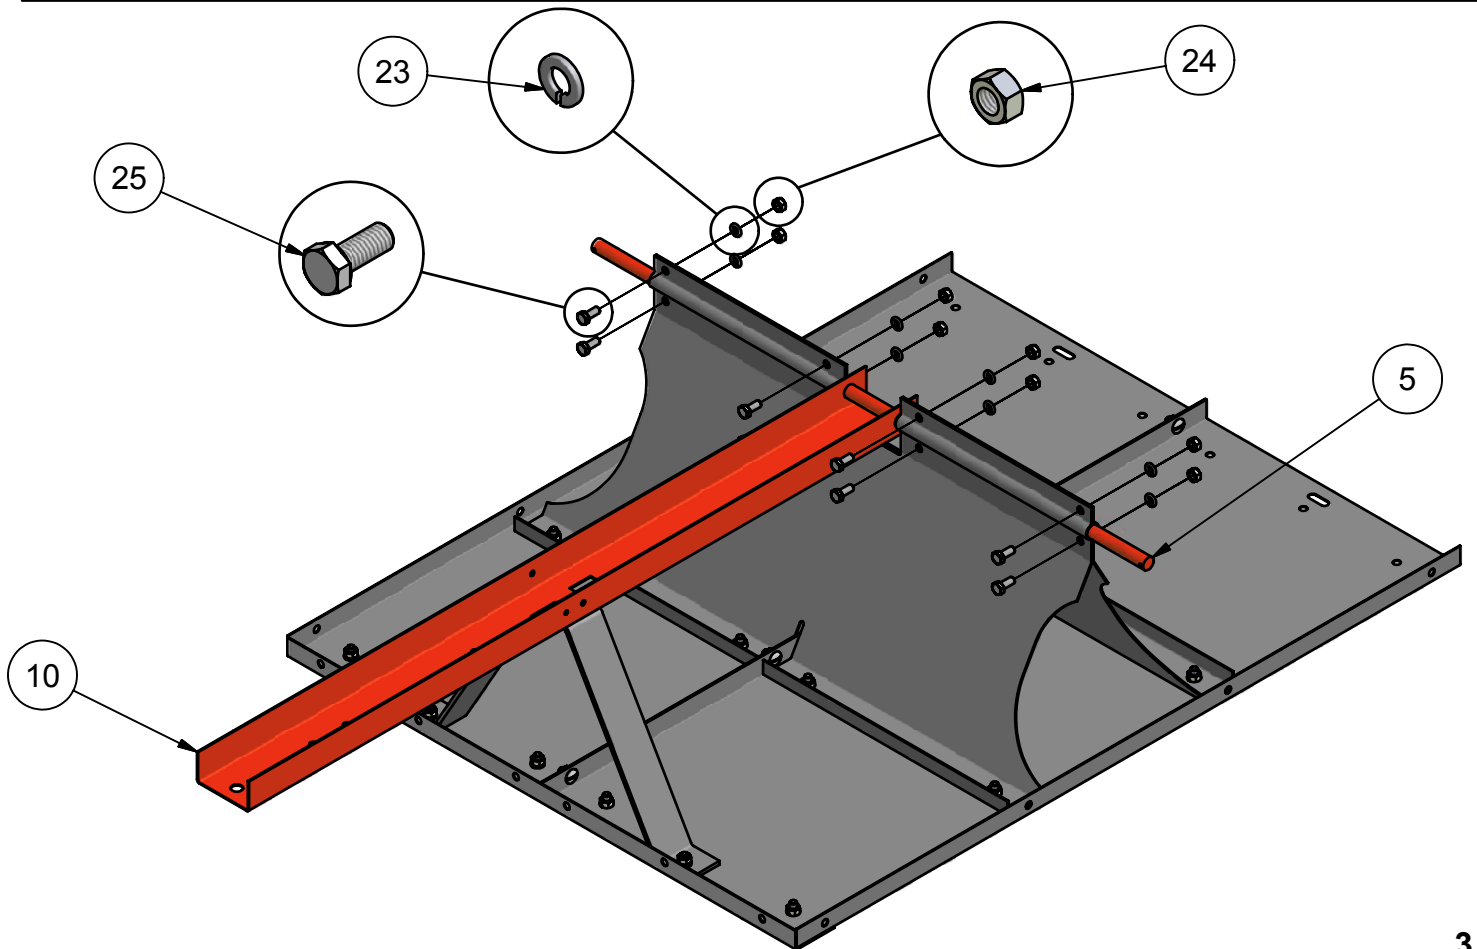

# DUMP CART ASSEMBLY INSTRUCTIONS

Parts List			
ITEM	QTY	PART NUMBER	DESCRIPTION
1	2	234A1	BOTTOM PANEL
2	1	234A2	FRONT CROSS BRACE
3	1	234A3	TONGUE SUPPORT
4	2	234A4	WHEEL AXLE SUPPORT
5	1	234A5	WHEEL AXLE
6	2	234A6	WHEEL/TIRE ASSEMBLY
7	1	234A7	LATCH SPRING
8	2	234A8	LATCH SPACER
9	1	234A9	TONGUE LATCH
10	1	234A10	HITCH TONGUE
11	1	234A11	HITCH PIN BRACKET
12	1	234A12	REAR CROSS BRACE
13	2	234A13	REAR CORNER BRACKET
14	2	234A14	SIDE PANEL
15	2	234A15	REAR CORNER BRACE
16	1	234A16	FRONT PANEL
17	2	234A17	FRONT CORNER BRACE
18	2	234A18	TAILGATE LATCH
19	2	234A19	TAILGATE PIN
20	1	234A20	TAILGATE
21	60	234B1	M8 X 16 TRUSS HEAD BOLT
22	2	234B2	M8 X 20 TRUSS HEAD BOLT
23	72	234B3	8MM LOCK WASHER
24	72	234B4	8MM HEX NUT
25	10	234B5	M8 X 20 HEX BOLT
26	2	234B6	20MM FLAT WASHER
27	4	234B7	3MM HAIRPIN
28	1	234B8	HITCH PIN
29	1	234B9	M6 X 90 HEX BOLT
30	1	234B10	6MM NYLON NUT
31	2	234B11	6MM HEX NUT
32	2	234B12	6-8MM FLAT WASHER