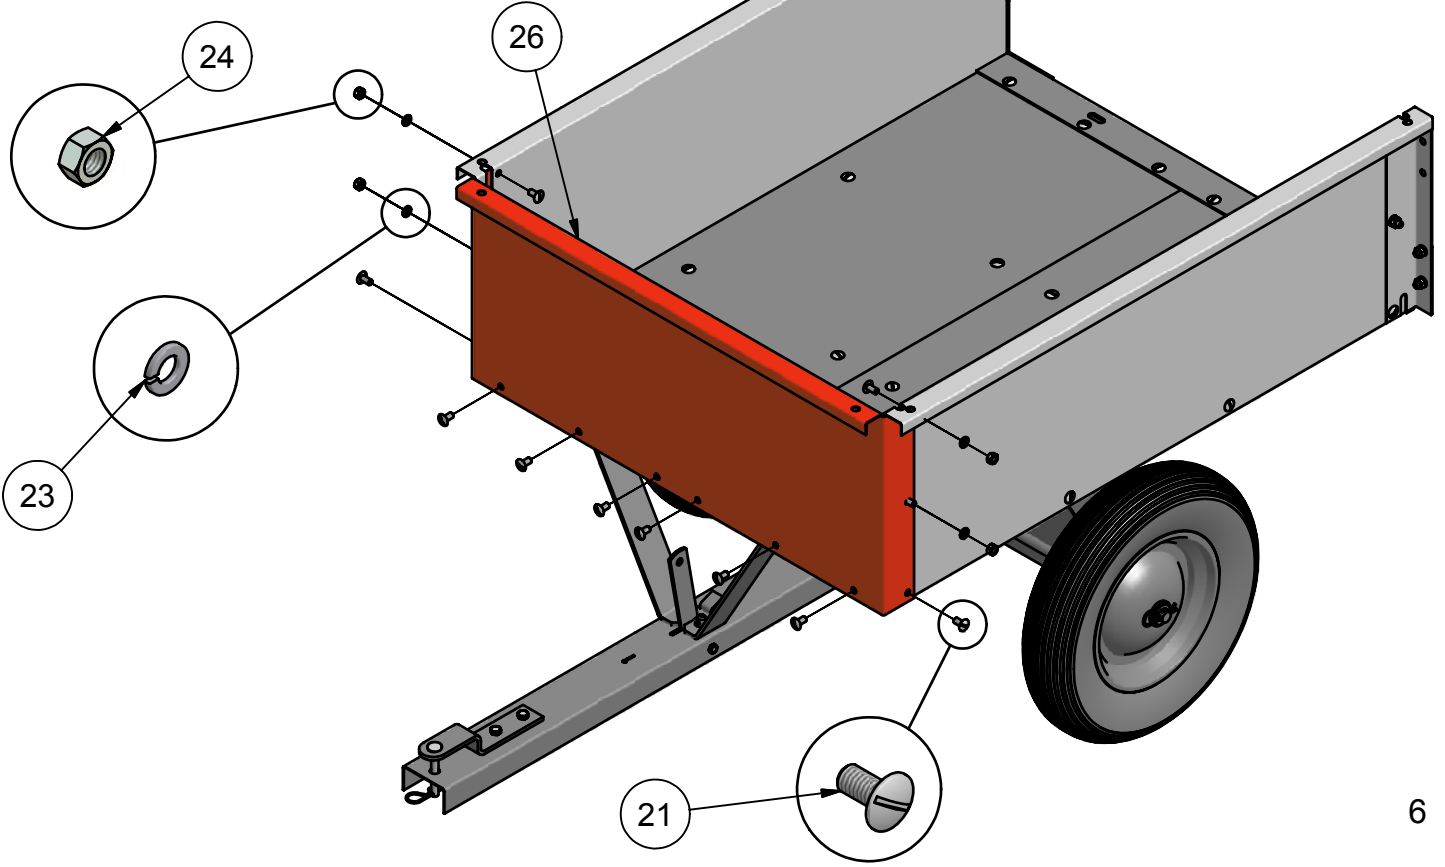

# DUMP CART ASSEMBLY INSTRUCTIONS

Parts List			
ITEM	QTY	PART NUMBER	DESCRIPTION
1	2	234A1	BOTTOM PANEL
2	1	234A2	FRONT CROSS BRACE
3	1	234A3	TONGUE SUPPORT
4	2	234A4	WHEEL AXLE SUPPORT
5	1	234A5	WHEEL AXLE
6	2	234A6	WHEEL/TIRE ASSEMBLY
7	1	234A7	LATCH SPRING
8	2	234A8	LATCH SPACER
9	1	234A9	TONGUE LATCH
10	1	234A10	HITCH TONGUE
11	1	234A11	HITCH PIN BRACKET
12	1	234A12	REAR CROSS BRACE
13	2	234A13	REAR CORNER BRACKET
14	2	234A14	SIDE PANEL
15	2	234A15	REAR CORNER BRACE
16	1	234A16	FRONT PANEL
17	2	234A17	FRONT CORNER BRACE
18	2	234A18	TAILGATE LATCH
19	2	234A19	TAILGATE PIN
20	1	234A20	TAILGATE
21	60	234B1	M8 X 16 TRUSS HEAD BOLT
22	2	234B2	M8 X 20 TRUSS HEAD BOLT
23	72	234B3	8MM LOCK WASHER
24	72	234B4	8MM HEX NUT
25	10	234B5	M8 X 20 HEX BOLT
26	2	234B6	20MM FLAT WASHER
27	4	234B7	3MM HAIRPIN
28	1	234B8	HITCH PIN
29	1	234B9	M6 X 90 HEX BOLT
30	1	234B10	6MM NYLON NUT
31	2	234B11	6MM HEX NUT
32	2	234B12	6-8MM FLAT WASHER