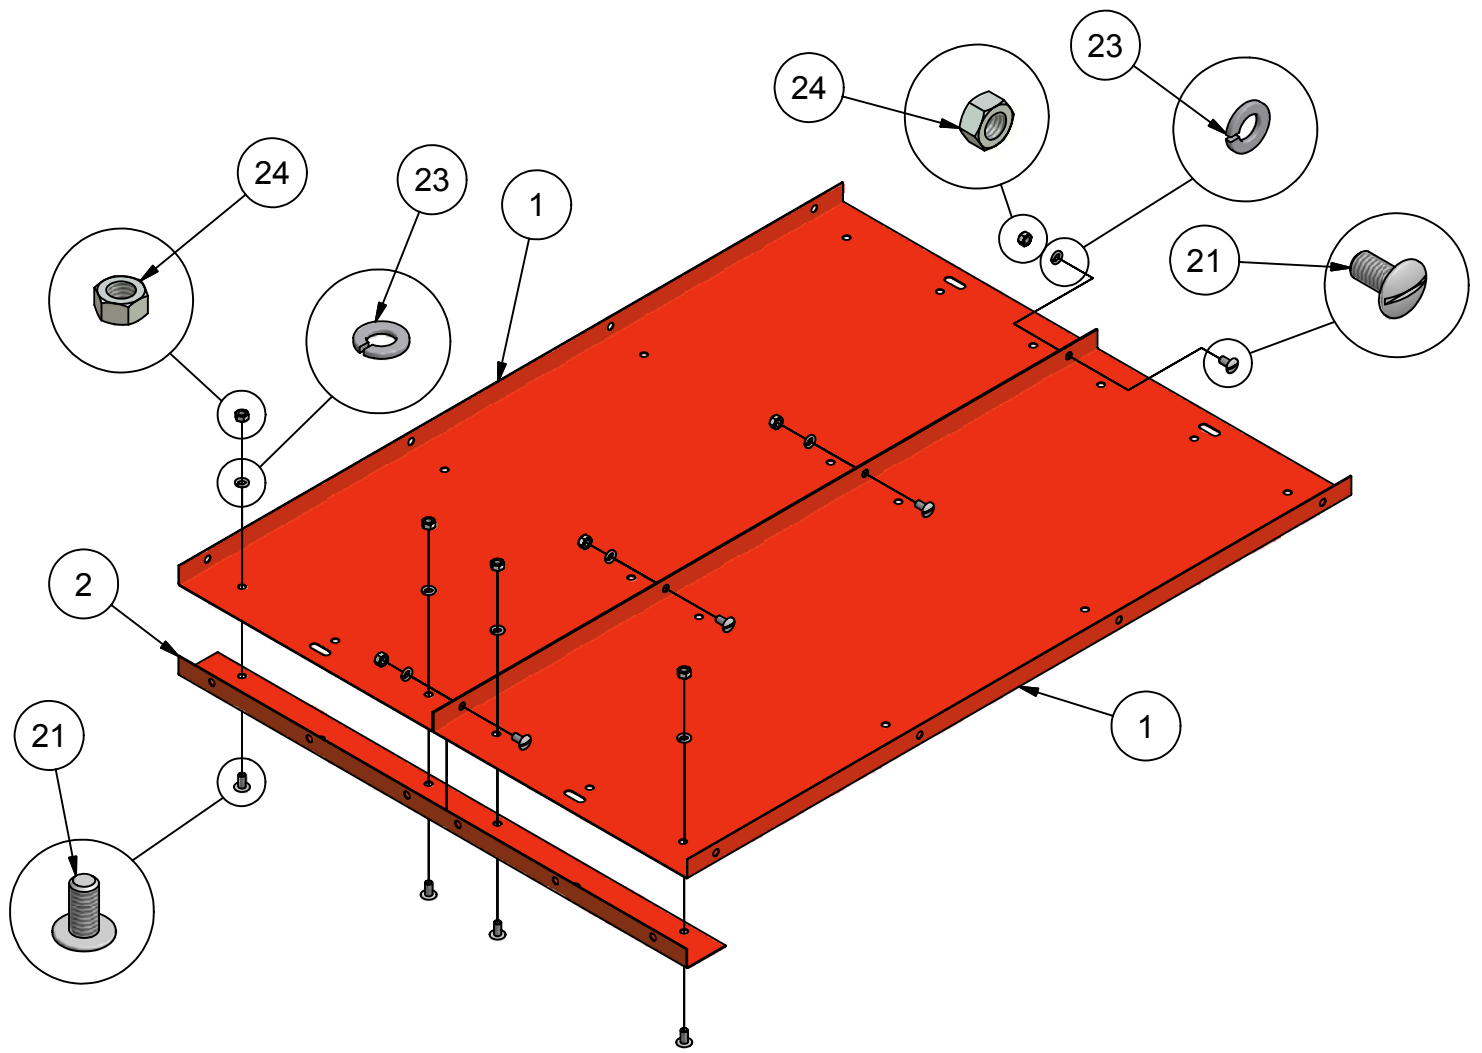

# DUMP CART ASSEMBLY INSTRUCTIONS

Parts List			
ITEM	QTY	PART NUMBER	DESCRIPTION
1	2	234A1	BOTTOM PANEL
2	1	234A2	FRONT CROSS BRACE
3	1	234A3	TONGUE SUPPORT
4	2	234A4	WHEEL AXLE SUPPORT
5	1	234A5	WHEEL AXLE
6	2	234A6	WHEEL/TIRE ASSEMBLY
7	1	234A7	LATCH SPRING
8	2	234A8	LATCH SPACER
9	1	234A9	TONGUE LATCH
10	1	234A10	HITCH TONGUE
11	1	234A11	HITCH PIN BRACKET
12	1	234A12	REAR CROSS BRACE
13	2	234A13	REAR CORNER BRACKET
14	2	234A14	SIDE PANEL
15	2	234A15	REAR CORNER BRACE
16	1	234A16	FRONT PANEL
17	2	234A17	FRONT CORNER BRACE
18	2	234A18	TAILGATE LATCH
19	2	234A19	TAILGATE PIN
20	1	234A20	TAILGATE
21	60	234B1	M8 X 16 TRUSS HEAD BOLT
22	2	234B2	M8 X 20 TRUSS HEAD BOLT
23	72	234B3	8MM LOCK WASHER
24	72	234B4	8MM HEX NUT
25	10	234B5	M8 X 20 HEX BOLT
26	2	234B6	20MM FLAT WASHER
27	4	234B7	3MM HAIRPIN
28	1	234B8	HITCH PIN
29	1	234B9	M6 X 90 HEX BOLT
30	1	234B10	6MM NYLON NUT
31	2	234B11	6MM HEX NUT
32	2	234B12	6-8MM FLAT WASHER