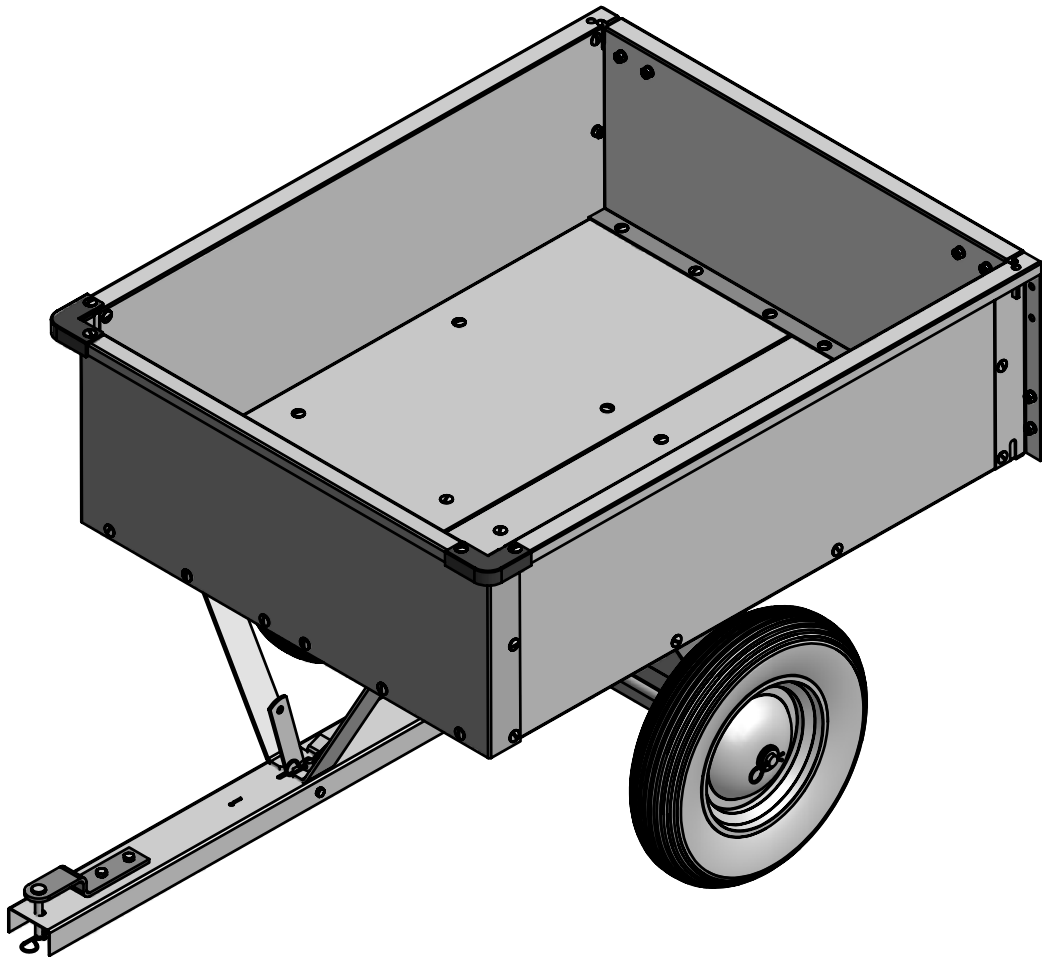

# DUMP CART ASSEMBLY INSTRUCTIONS

Parts List			
ITEM	QTY	PART NUMBER	DESCRIPTION
1	2	234A1	BOTTOM PANEL
2	1	234A2	FRONT CROSS BRACE
3	1	234A3	TONGUE SUPPORT
4	2	234A4	WHEEL AXLE SUPPORT
5	1	234A5	WHEEL AXLE
6	2	234A6	WHEEL/TIRE ASSEMBLY
7	1	234A7	LATCH SPRING
8	2	234A8	LATCH SPACER
9	1	234A9	TONGUE LATCH
10	1	234A10	HITCH TONGUE
11	1	234A11	HITCH PIN BRACKET
12	1	234A12	REAR CROSS BRACE
13	2	234A13	REAR CORNER BRACKET
14	2	234A14	SIDE PANEL
15	2	234A15	REAR CORNER BRACE
16	1	234A16	FRONT PANEL
17	2	234A17	FRONT CORNER BRACE
18	2	234A18	TAILGATE LATCH
19	2	234A19	TAILGATE PIN
20	1	234A20	TAILGATE
21	60	234B1	M8 X 16 TRUSS HEAD BOLT
22	2	234B2	M8 X 20 TRUSS HEAD BOLT
23	72	234B3	8MM LOCK WASHER
24	72	234B4	8MM HEX NUT
25	10	234B5	M8 X 20 HEX BOLT
26	2	234B6	20MM FLAT WASHER
27	4	234B7	3MM HAIRPIN
28	1	234B8	HITCH PIN
29	1	234B9	M6 X 90 HEX BOLT
30	1	234B10	6MM NYLON NUT
31	2	234B11	6MM HEX NUT
32	2	234B12	6-8MM FLAT WASHER