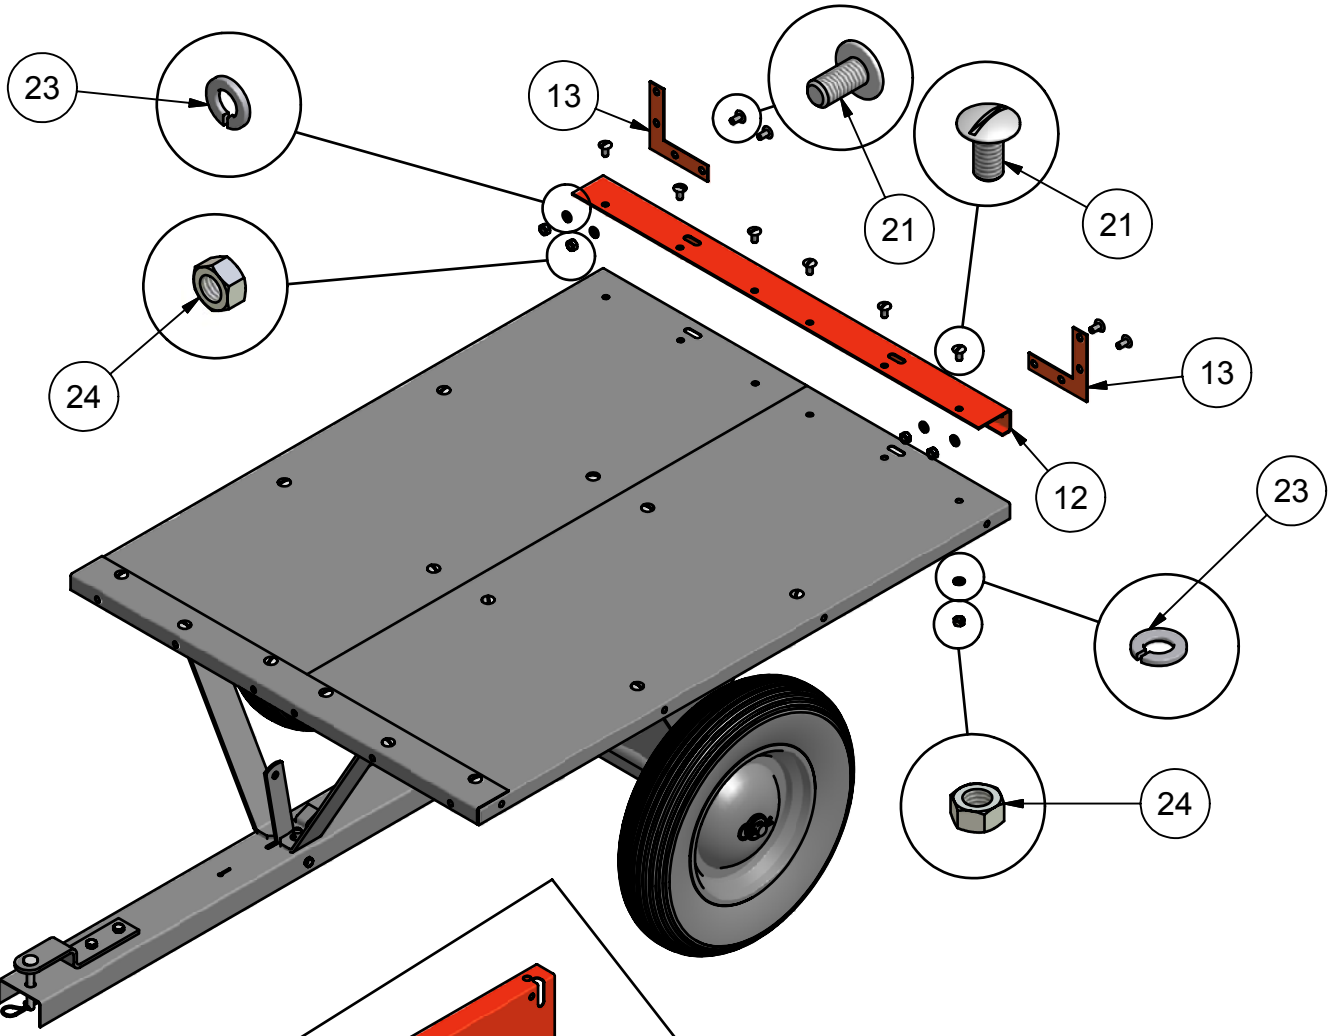

# DUMP CART ASSEMBLY INSTRUCTIONS

Parts List			
ITEM	QTY	PART NUMBER	DESCRIPTION
1	2	234A1	BOTTOM PANEL
2	1	234A2	FRONT CROSS BRACE
3	1	234A3	TONGUE SUPPORT
4	2	234A4	WHEEL AXLE SUPPORT
5	1	234A5	WHEEL AXLE
6	2	234A6	WHEEL/TIRE ASSEMBLY
7	1	234A7	LATCH SPRING
8	2	234A8	LATCH SPACER
9	1	234A9	TONGUE LATCH
10	1	234A10	HITCH TONGUE
11	1	234A11	HITCH PIN BRACKET
12	1	234A12	REAR CROSS BRACE
13	2	234A13	REAR CORNER BRACKET
14	2	234A14	SIDE PANEL
15	2	234A15	REAR CORNER BRACE
16	1	234A16	FRONT PANEL
17	2	234A17	FRONT CORNER BRACE
18	2	234A18	TAILGATE LATCH
19	2	234A19	TAILGATE PIN
20	1	234A20	TAILGATE
21	60	234B1	M8 X 16 TRUSS HEAD BOLT
22	2	234B2	M8 X 20 TRUSS HEAD BOLT
23	72	234B3	8MM LOCK WASHER
24	72	234B4	8MM HEX NUT
25	10	234B5	M8 X 20 HEX BOLT
26	2	234B6	20MM FLAT WASHER
27	4	234B7	3MM HAIRPIN
28	1	234B8	HITCH PIN
29	1	234B9	M6 X 90 HEX BOLT
30	1	234B10	6MM NYLON NUT
31	2	234B11	6MM HEX NUT
32	2	234B12	6-8MM FLAT WASHER