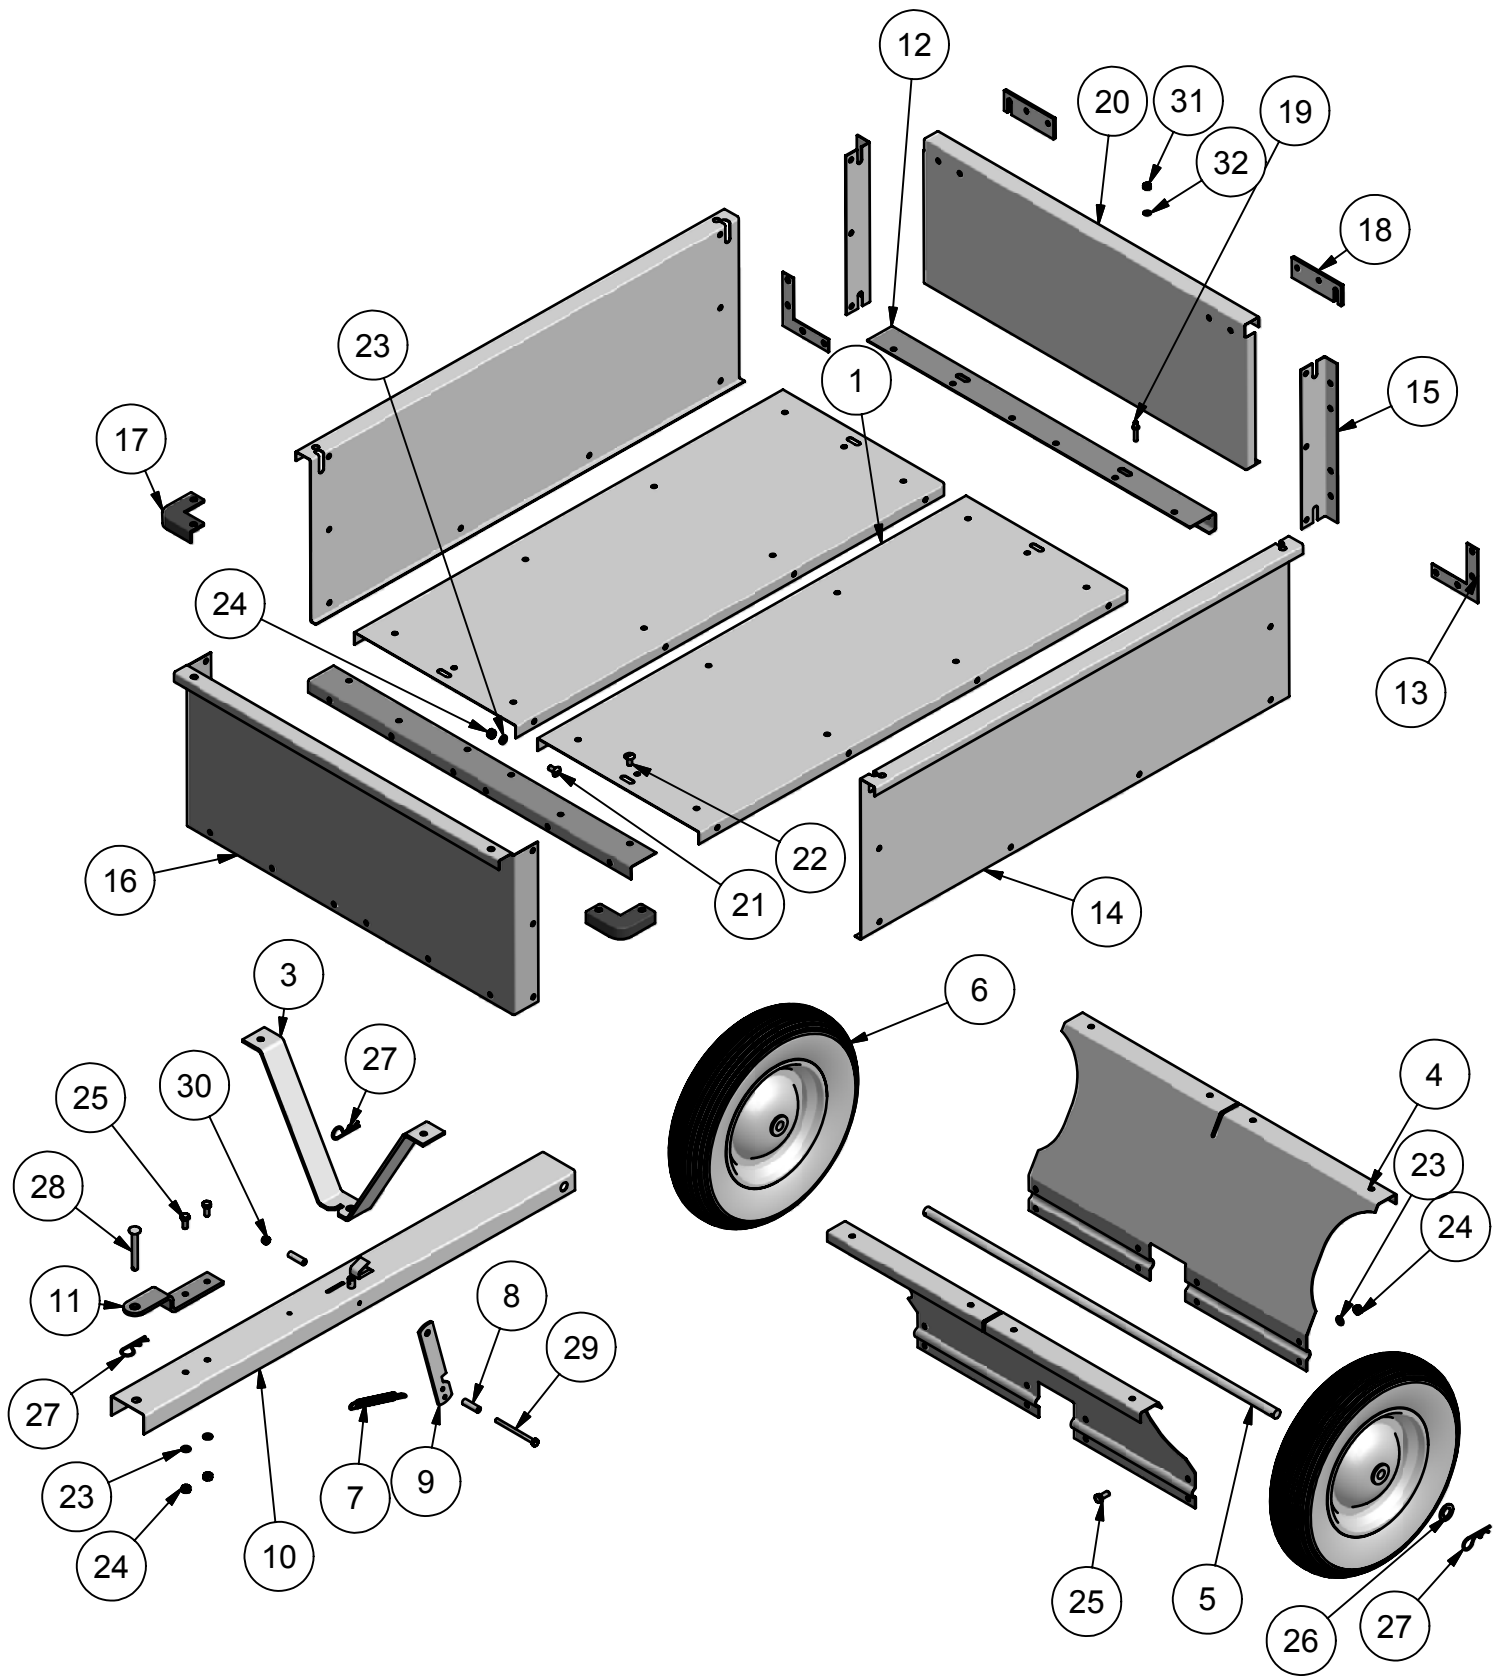

# DUMP CART ASSEMBLY INSTRUCTIONS

Parts List			
ITEM	QTY	PART NUMBER	DESCRIPTION
1	2	234A1	BOTTOM PANEL
2	1	234A2	FRONT CROSS BRACE
3	1	234A3	TONGUE SUPPORT
4	2	234A4	WHEEL AXLE SUPPORT
5	1	234A5	WHEEL AXLE
6	2	234A6	WHEEL/TIRE ASSEMBLY
7	1	234A7	LATCH SPRING
8	2	234A8	LATCH SPACER
9	1	234A9	TONGUE LATCH
10	1	234A10	HITCH TONGUE
11	1	234A11	HITCH PIN BRACKET
12	1	234A12	REAR CROSS BRACE
13	2	234A13	REAR CORNER BRACKET
14	2	234A14	SIDE PANEL
15	2	234A15	REAR CORNER BRACE
16	1	234A16	FRONT PANEL
17	2	234A17	FRONT CORNER BRACE
18	2	234A18	TAILGATE LATCH
19	2	234A19	TAILGATE PIN
20	1	234A20	TAILGATE
21	60	234B1	M8 X 16 TRUSS HEAD BOLT
22	2	234B2	M8 X 20 TRUSS HEAD BOLT
23	72	234B3	8MM LOCK WASHER
24	72	234B4	8MM HEX NUT
25	10	234B5	M8 X 20 HEX BOLT
26	2	234B6	20MM FLAT WASHER
27	4	234B7	3MM HAIRPIN
28	1	234B8	HITCH PIN
29	1	234B9	M6 X 90 HEX BOLT
30	1	234B10	6MM NYLON NUT
31	2	234B11	6MM HEX NUT
32	2	234B12	6-8MM FLAT WASHER