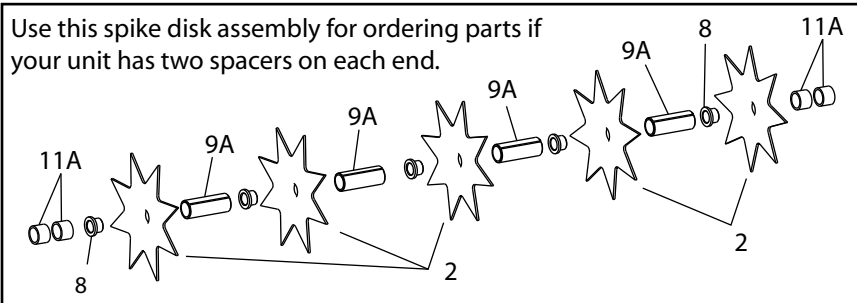

# REPAIR PARTS FOR 45-0365 - PUSH SPIKE AERATOR

REF	QTY	PART NO	DESCRIPTION	REF	QTY	PART NO	DESCRIPTION
1	1	24719	Frame Tray	11	2	46497	Spacer, 1.2" Long
2	5	24332	Spike Disk	11A	4	23368	Spacer, .75" Long
3	1	24720	Axle	12	4	R19212113	Washer
4	2	24369	Endplate	13	4	47141M	Wingnut, M6
5	2	47925	Straight Handle Tube	14	4	45039M	Carriage Bolt, M6 x 40
6	2	47926	Foot Tube	15	8	43182M	Hex Bolt, M8 x 20
7	1	47924	Upper Handle Tube	16	8	47810M	Nylock Nut, M8
8	7	741-0249	Flanged Bearing	17	4	1509-90M	Hex Bolt, M6 x 30
9	4	46523	Spacer, 2.67" Long	18	4	234B10	Nylock Nut, M6
9A	4	46499	Spacer, 2.55" Long	19	2	44688	Rubber Cap
10	2	43010	Cotter Pin	20	8	43081	Washer