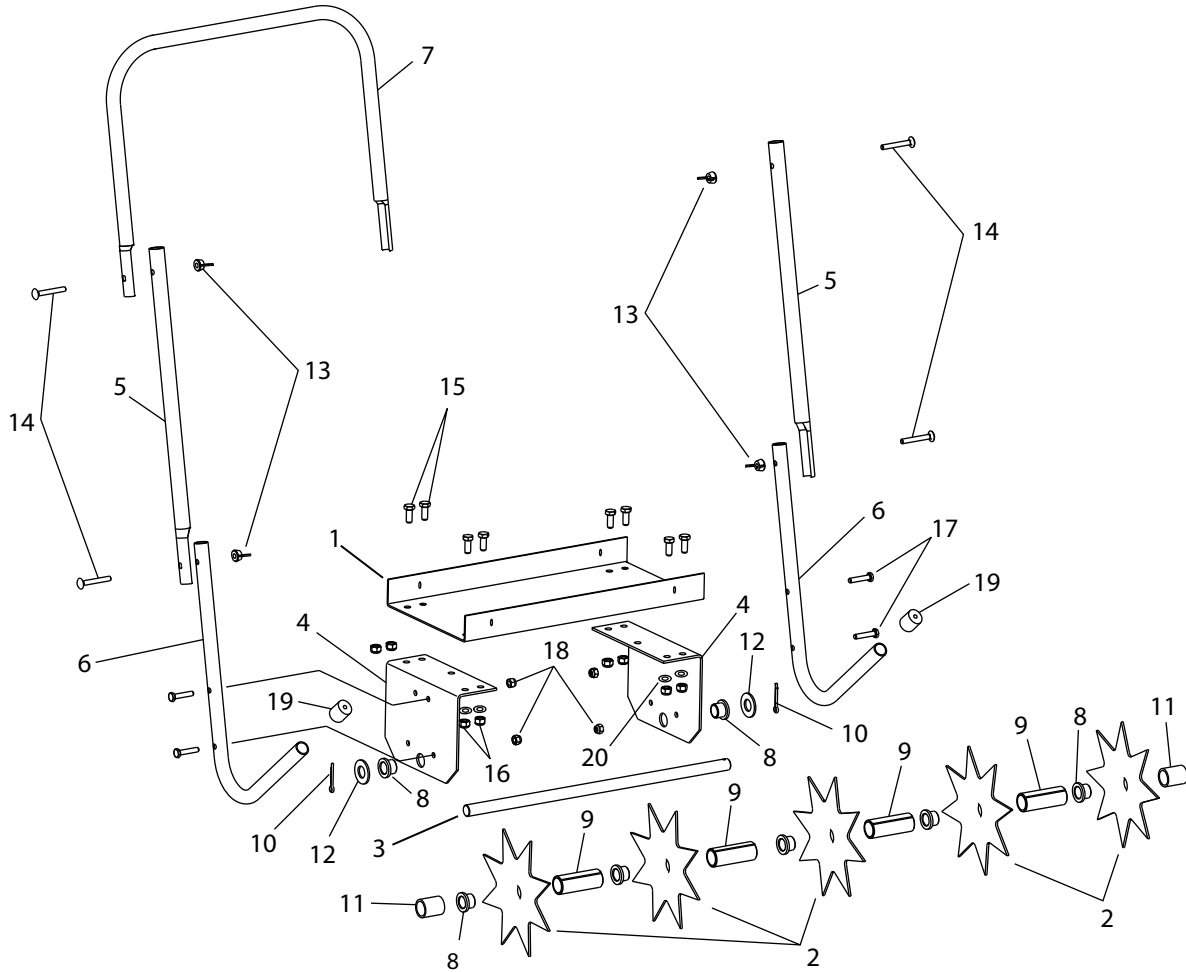

# REPAIR PARTS FOR 45-0365 - PUSH SPIKE AERATOR

REF	QTY	PART NO	DESCRIPTION	REF	QTY	PART NO	DESCRIPTION
1	1	24719	Frame Tray	11	2	46497	Spacer, 1.2" Long
2	5	24332	Spike Disk	11A	4	23368	Spacer, .75" Long
3	1	24720	Axle	12	4	R19212113	Washer
4	2	24369	Endplate	13	4	47141M	Wingnut, M6
5	2	47925	Straight Handle Tube	14	4	45039M	Carriage Bolt, M6 x 40
6	2	47926	Foot Tube	15	8	43182M	Hex Bolt, M8 x 20
7	1	47924	Upper Handle Tube	16	8	47810M	Nylock Nut, M8
8	7	741-0249	Flanged Bearing	17	4	1509-90M	Hex Bolt, M6 x 30
9	4	46523	Spacer, 2.67" Long	18	4	234B10	Nylock Nut, M6
9A	4	46499	Spacer, 2.55" Long	19	2	44688	Rubber Cap
10	2	43010	Cotter Pin	20	8	43081	Washer