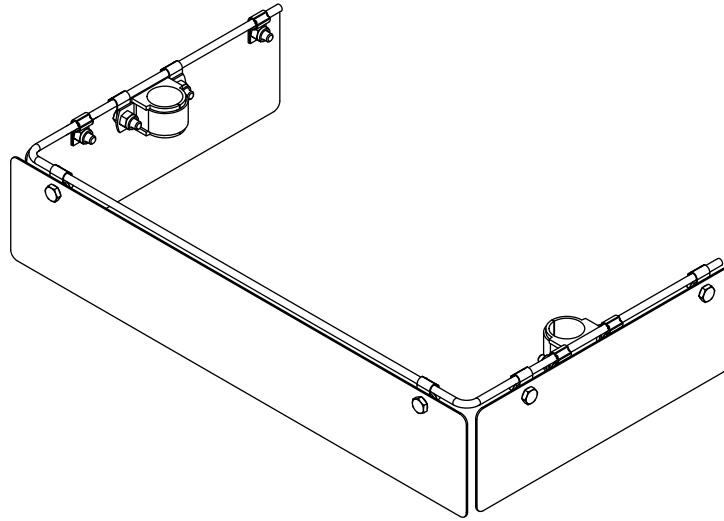

Agri+Fab[®]

Lawn Care Made Easy[®]

6-197

**110LB / 130LB SPREADER
DEFLECTOR**

6-197

REF	QTY	PART NO	DESCRIPTION
1	1	2-208	TUBE, DEFLECTOR FRAME 110
2	2	2-209	DEFLECTOR, SIDE
3	1	2-210	DEFLECTOR, FRONT
4	10	43866	BOLT, HEX 1/4-20 X 5/8 GR5
5	2	4-13	CLAMP, TUBE
6	10	41196	CLAMP, 7/32 BARE X 0.28 CONDU
7	10	47189	NUT, HEX 1/4-20 NYLOC
	1	3-108	INSTRUCTION SHEET