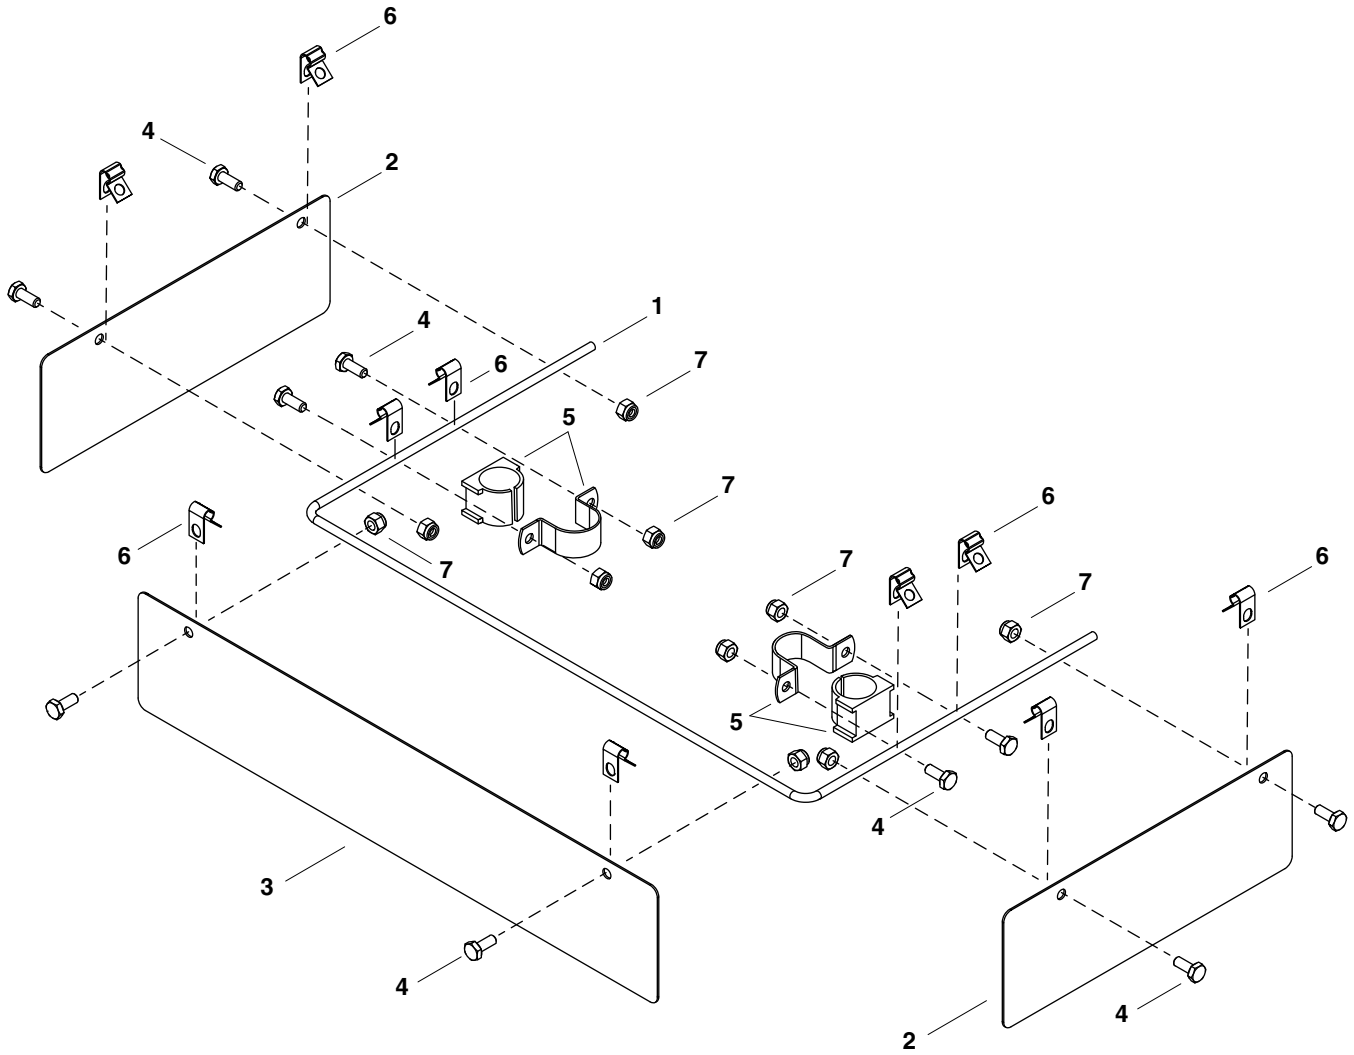

Agri+Fab[®]

Lawn Care Made Easy[®]

6-197

**110LB / 130LB SPREADER
DEFLECTOR**

6-197

REF	QTY	PART NO	DESCRIPTION
1	1	2-208	TUBE, DEFLECTOR FRAME 110
2	2	2-209	DEFLECTOR, SIDE
3	1	2-210	DEFLECTOR, FRONT
4	10	43866	BOLT, HEX 1/4-20 X 5/8 GR5
5	2	4-13	CLAMP, TUBE
6	10	41196	CLAMP, 7/32 BARE X 0.28 CONDU
7	10	47189	NUT, HEX 1/4-20 NYLOC
	1	3-108	INSTRUCTION SHEET