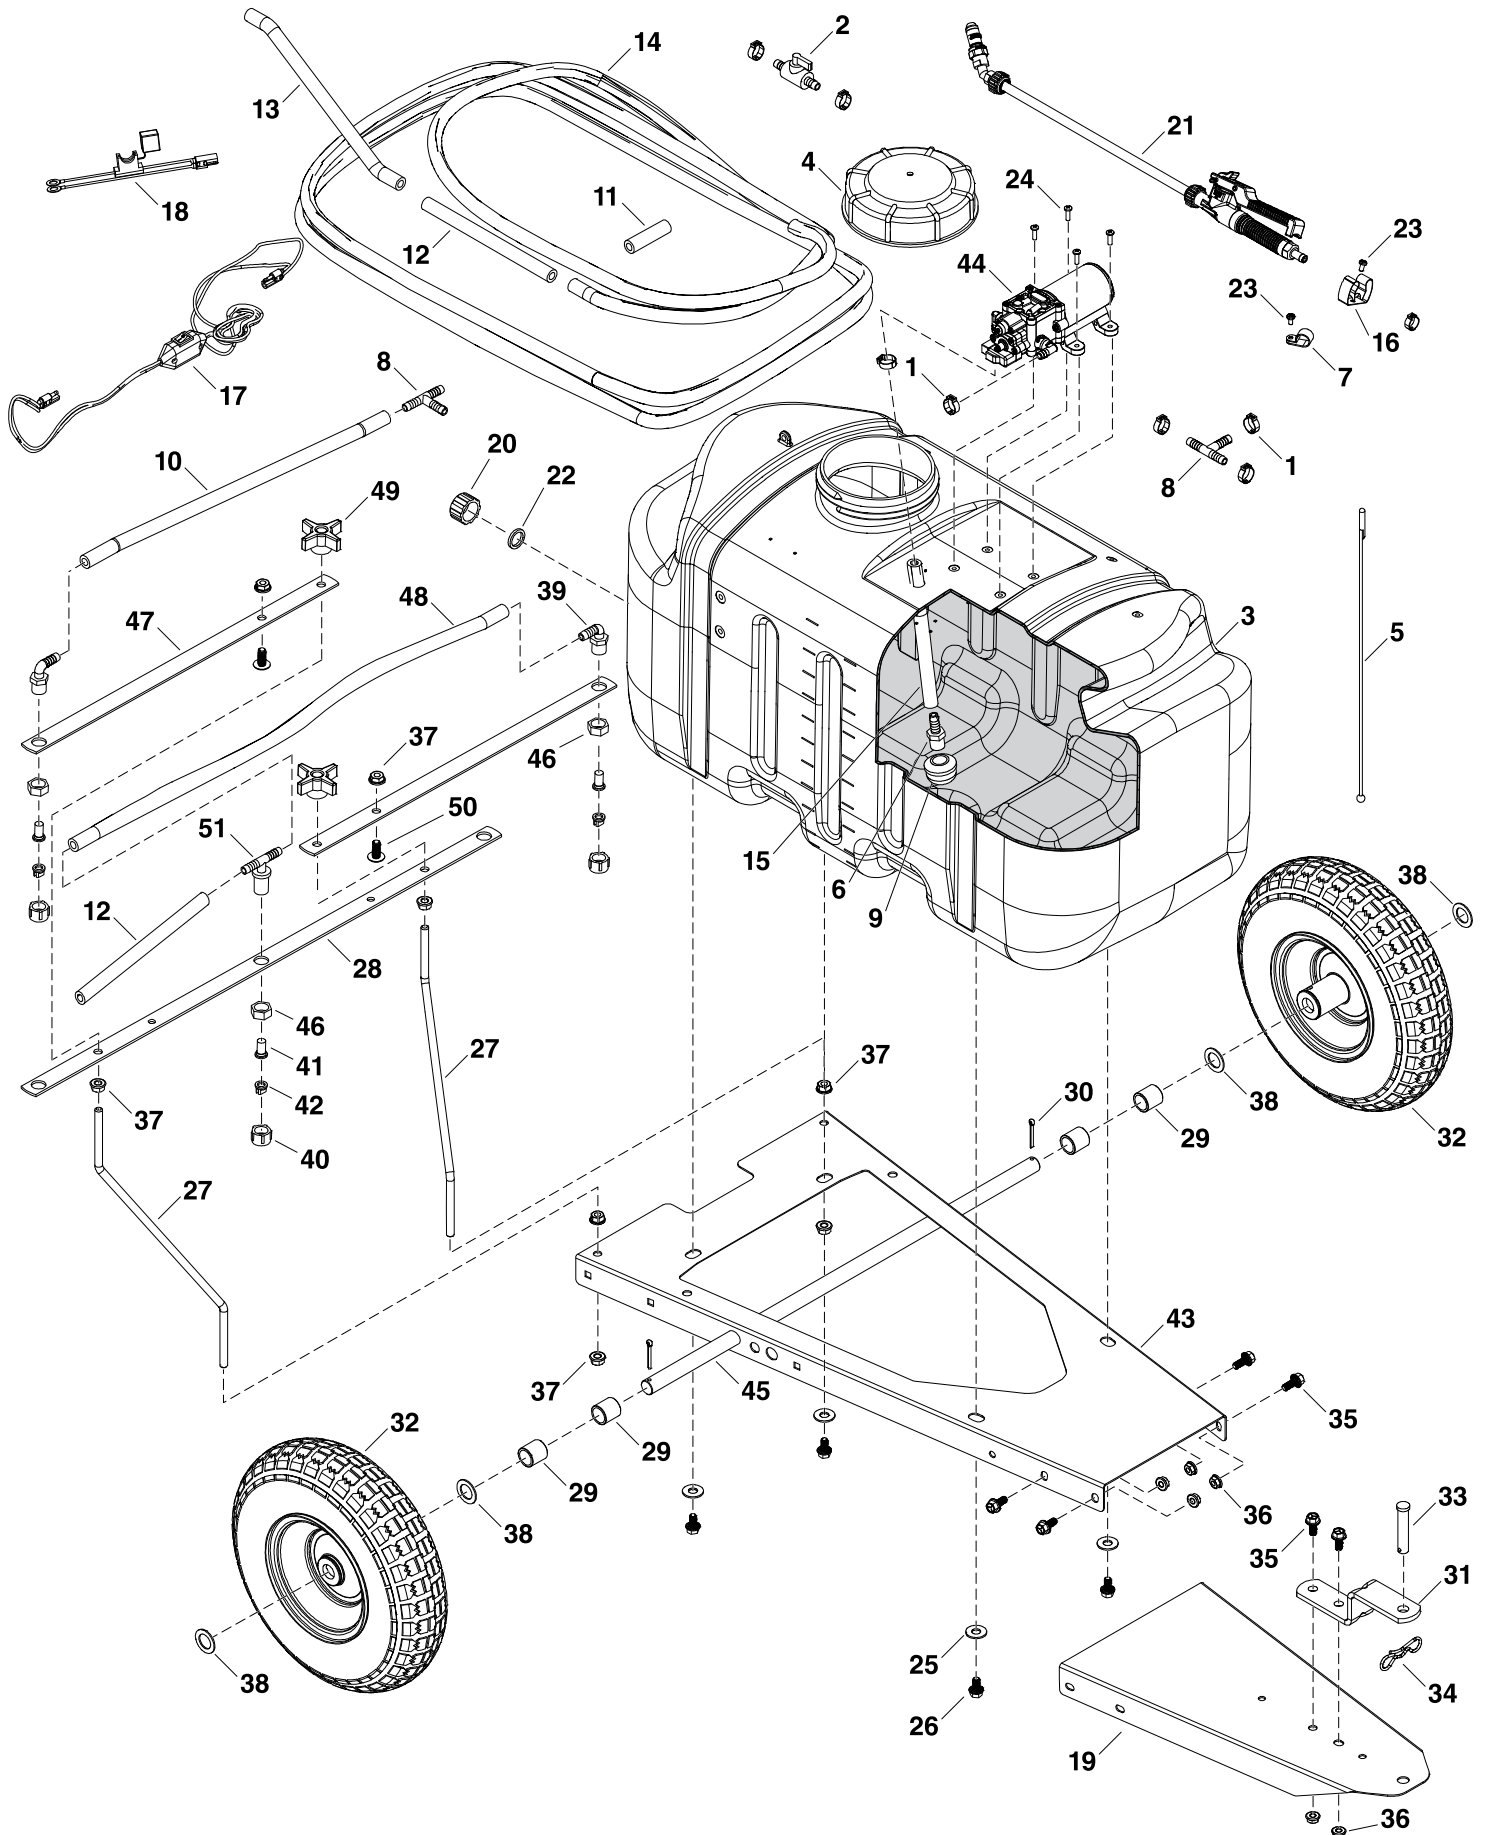

45-0616

45-0616

REF. NO.	PART NO.	QTY.	DESCRIPTION	REF. NO.	PART NO.	QTY.	DESCRIPTION
1	ST43652	8	HOSE CLAMP, 1/2"	28	ST43169BL3	1	CENTER BOOM
2	ST43014	1	IN LINE VALVE 3/8" BARB	29	44500	4	SPACER, .800ID X 1.00OD X 1.0
3	2-881	1	25 GALLON TANK, DRILLED	30	41631	2	PIN, COTTER 5/32 X 1-1/4
4	ST43175	1	TANK FILL CAP	31	23014BL1	1	BRACKET, HITCH
5	ST44017	1	LANYARD FOR TANK FILL CAP	32	40939G	2	WHEEL, ASS'Y 3/4" ID (DRIVE)
6	ST43182	1	SUMP FITTING 3/8" BARB	33	ST43468	1	PIN, CLEVIS 1/2" X 2-1/2"
7	ST43191	1	HOSE HOLDER 3/8"	34	ST43623	1	BOWTIE CLIP, LARGE
8	ST43013	2	TEE 3/8" BARBS	35	ST65007	6	BOLT, FLANGE 5/16-18 X 3/4 GR
9	ST43258	1	SUMP STRAINER 3/8"	36	46584	6	NUT, HEX 5/16-18 WHIZ LOC
10	2-334	1	HOSE, 3/8" X 19.5"	37	44072	8	NUT, HEX 3/8-16 WHIZLOC
11	2-317	1	HOSE, 3/8" X 2.5"	38	1540-31	4	WASHER, .78 X 1.25 X .062
12	2-319	2	HOSE, 3/8" X 8.5"	39	ST43011	2	ELBOW 3/8" BARB TIP FITTING W
13	2-324	1	HOSE, 3/8" X 15.5"	40	ST43012	3	TIP FITTING CAP NUT
14	2-345	1	HOSE, 3/8" X 228"	41	ST43016	3	SPRAY TIP SCREEN W/CHECK
15	2-314	1	HOSE, 3/8" X 22"	42	2-882	3	SPRAY TIP, 110 FLAT FAN, 0.4
16	ST43287	1	SPRAY WAND HOLDER, LARGE	43	2-805BL3	1	MAIN FRAME
17	ST43472	1	WIRE HARNESS, SWITCH	44	ST43790	1	PUMP, REMCO 1.6 GPM 100 PSI
18	ST43483	1	WIRE HARNESS, BATTERY	45	24615	1	AXLE, 3/4" DIA. (45-0293)
19	2-896BL3	1	HITCH TRIANGLE	46	2-866	3	NUT, 11/16" NOZZLE RETAINING
20	48719	1	CAP, 3/4" GHT	47	ST43170BL3	2	BOOM EXTENSION
21	ST43238	1	SPRAY WAND WITH PLASTIC TIP	48	2-325	1	HOSE, 3/8" X 31"
22	ST43684	1	WASHER FOR DRAIN CAP	49	ST43289	2	KNOB, 3/8" LOCKING
23	46677	2	SCREW, 10-24 X 3/8 PL	50	43814	2	SCREW, 5/16-18 X 3/4
24	ST65258	4	SCREW, PAN #10-24 X 5/8 PHIL.	51	ST43192	1	TEE 3/8" BARBS TIP FITTING
25	43070	4	WASHER, .438 X 1 X .083	52	ST43314	2	CLIP, PLASTIC WIRE HARNESS*
26	ST65011	4	BOLT, FLANGE 5/16-18 X 5/8 GR	53	3-131	1	LABEL, AGRI-FAB ORANGE*
27	ST43532	2	BOOM SUPPORT 45 TOW	54	MT3980	1	LABEL, WARNING - CHEMICAL HAZ*
				55	3-388	1	OWNERS MANUAL*