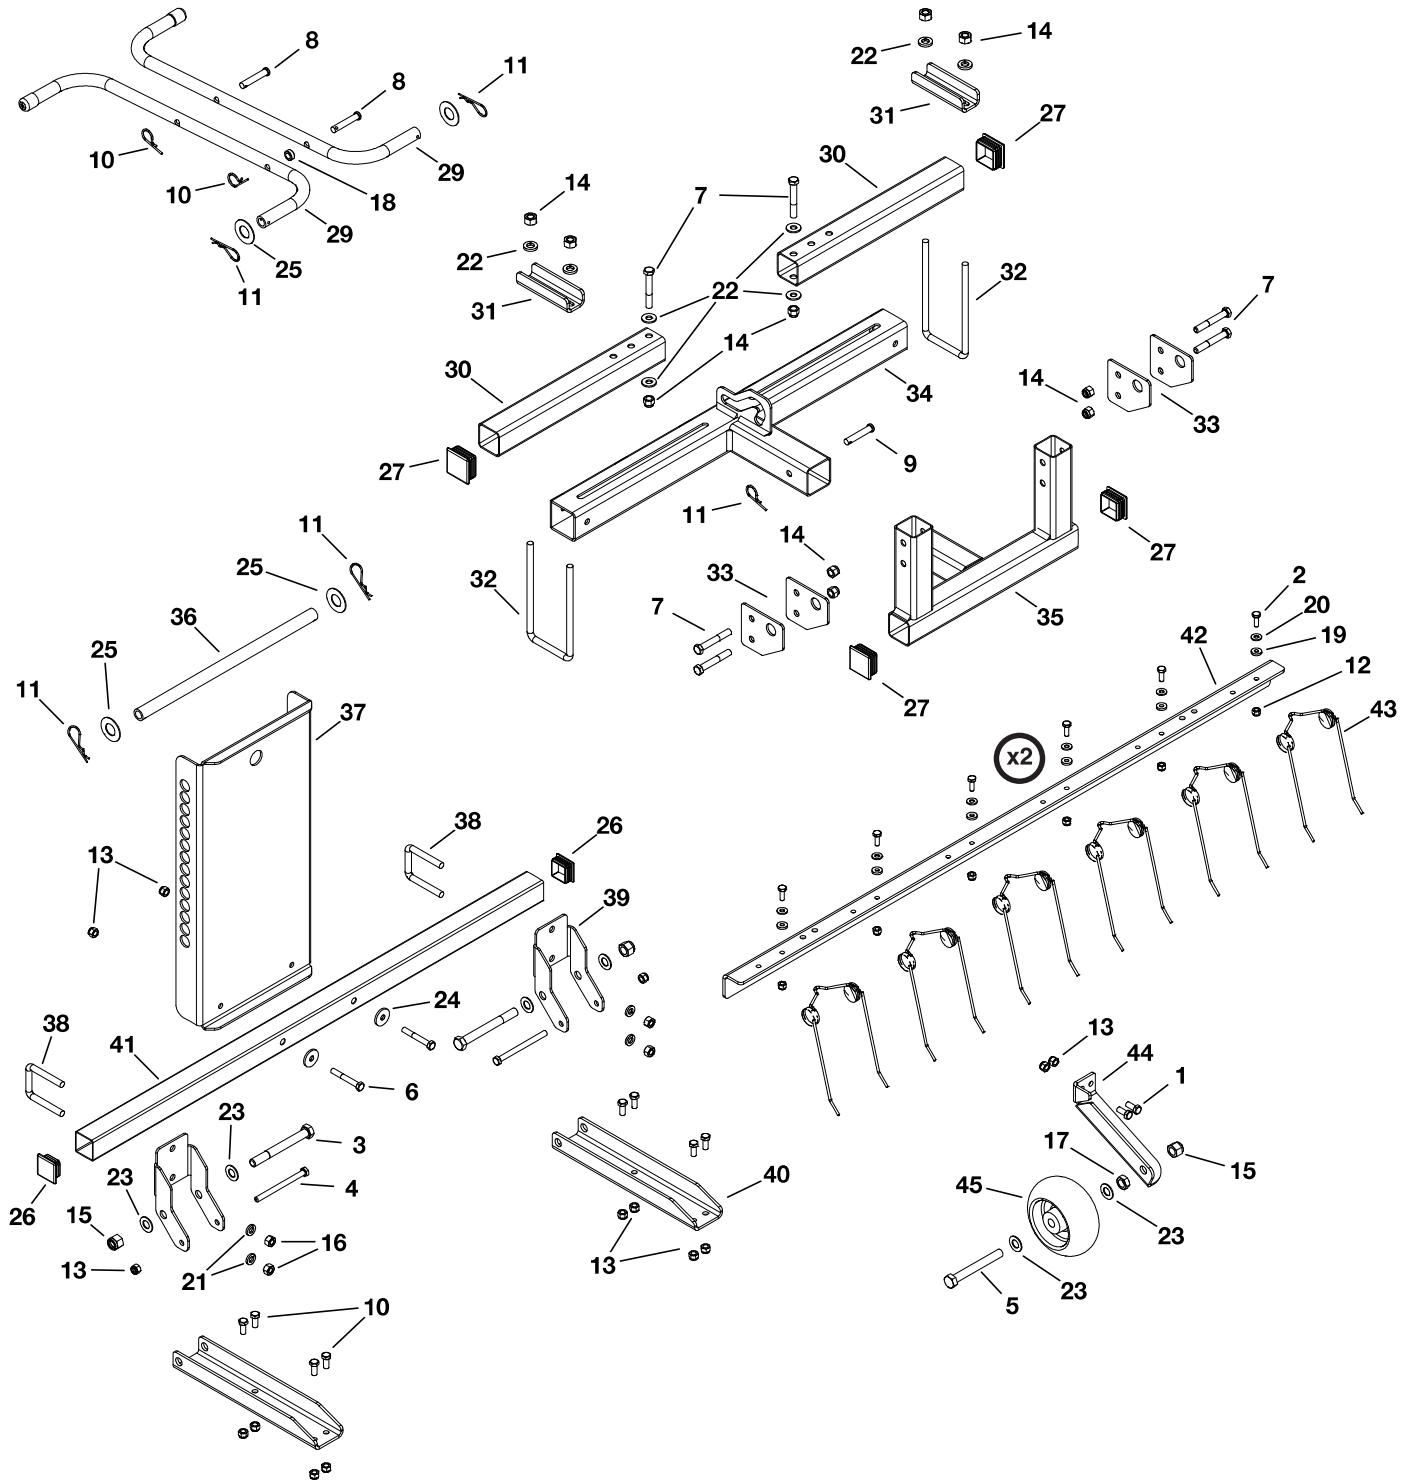

# REPAIR PARTS FOR 45-0597 ZERO TURN DETHATCHER

# REPAIR PARTS FOR 45-0597 ZERO TURN DETHATCHER

REF	QTY	PART NO	DESCRIPTION	REF	QTY	PART NO	DESCRIPTION
1	10	43182	Bolt, Hex 5/16-18 X 3/4 GR5	24	2	736-0231	Washer, .344 X 1.125 X .12
2	12	43012	Bolt, Hex 1/4-20 X 3/4 GR5	25	4	43009	Washer, .785 X 1.57 X .057
3	2	47024	Bolt, Hex 1/2-13 X 4-1/2 GR5	26	2	2-698	Plug, Square 1.50"
4	2	47407	Bolt, Hex 5/16-18 X 4 GR5	27	4	2-699	Plug, Square 1.75"
5	1	45100	Bolt, Hex 1/2-13 X 4 GR5 FT	28	—	—	—
6	2	43224	Bolt, Hex 5/16-18 X 2-1/4 GR5	29	2	45823BL3	Push Tube
7	6	43432	Bolt, Hex 3/8-16 X 2-1/2 GR5	30	2	45814BL3	Slider Tube
8	2	43023	Pin, Clevis 3/8 X 2	31	2	45908BL3	Mounting Bracket
9	1	HA23636	Pin, Clevis 3/8 X 2-1/4	32	2	45909	U-Bolt, 7.0 X 3.5 X 3/8"
10	2	43055	Pin, Hair 3/32 X 1.8	33	4	45816BL3	Pivot Bracket
11	5	43343	Pin, Hair Cotter 3/32 X 2-5/16	34	1	69643BL3	Hitch Mount Ass'y
12	12	47189	Nut, Hex 1/4-20 Nylock	35	1	69642BL3	Blade Mount Ass'y
13	14	47810	Nut, Hex .312-18 Nylock	36	1	45817BL3	Pivot Shaft
14	6	HA21362	Nut, Hex 3/8-16 Nylock	37	1	2-446BL3	Bulkhead
15	3	41657	Nut, Hex 1/2-13 Nylock	38	2	46853	Bolt, U Type 3/8"
16	8	43015	Nut, Hex 3/8-16	39	2	27117BL1	Mount Bracket
17	1	43019	Nut, Hex 1/2-13 Jam	40	2	2-701BL3	Lift Bracket
18	1	23625	Spacer, .380 ID X .620 OD X .27	41	1	2-700BL3	Tube, Square 1.5" X 38"
19	12	2-718	Washer, Rubber 5/8 OD X 1/4 ID	42	2	2-702BL3	Tine Mount Bracket
20	12	736-0142	Washer, .281 X .625 X .065	43	12	46761	Thatcher Spring
21	8	43003	Washer, Loc 3/8	44	1	2-703BL3	Wheel Mount Bracket
22	4	43081	Washer, .375 X .875 X .083	45	1	48098	Anti-scalp Wheel
23	6	R19171616	Washer, .531 X 1 X .059	46	1	3-256	Owners Manual