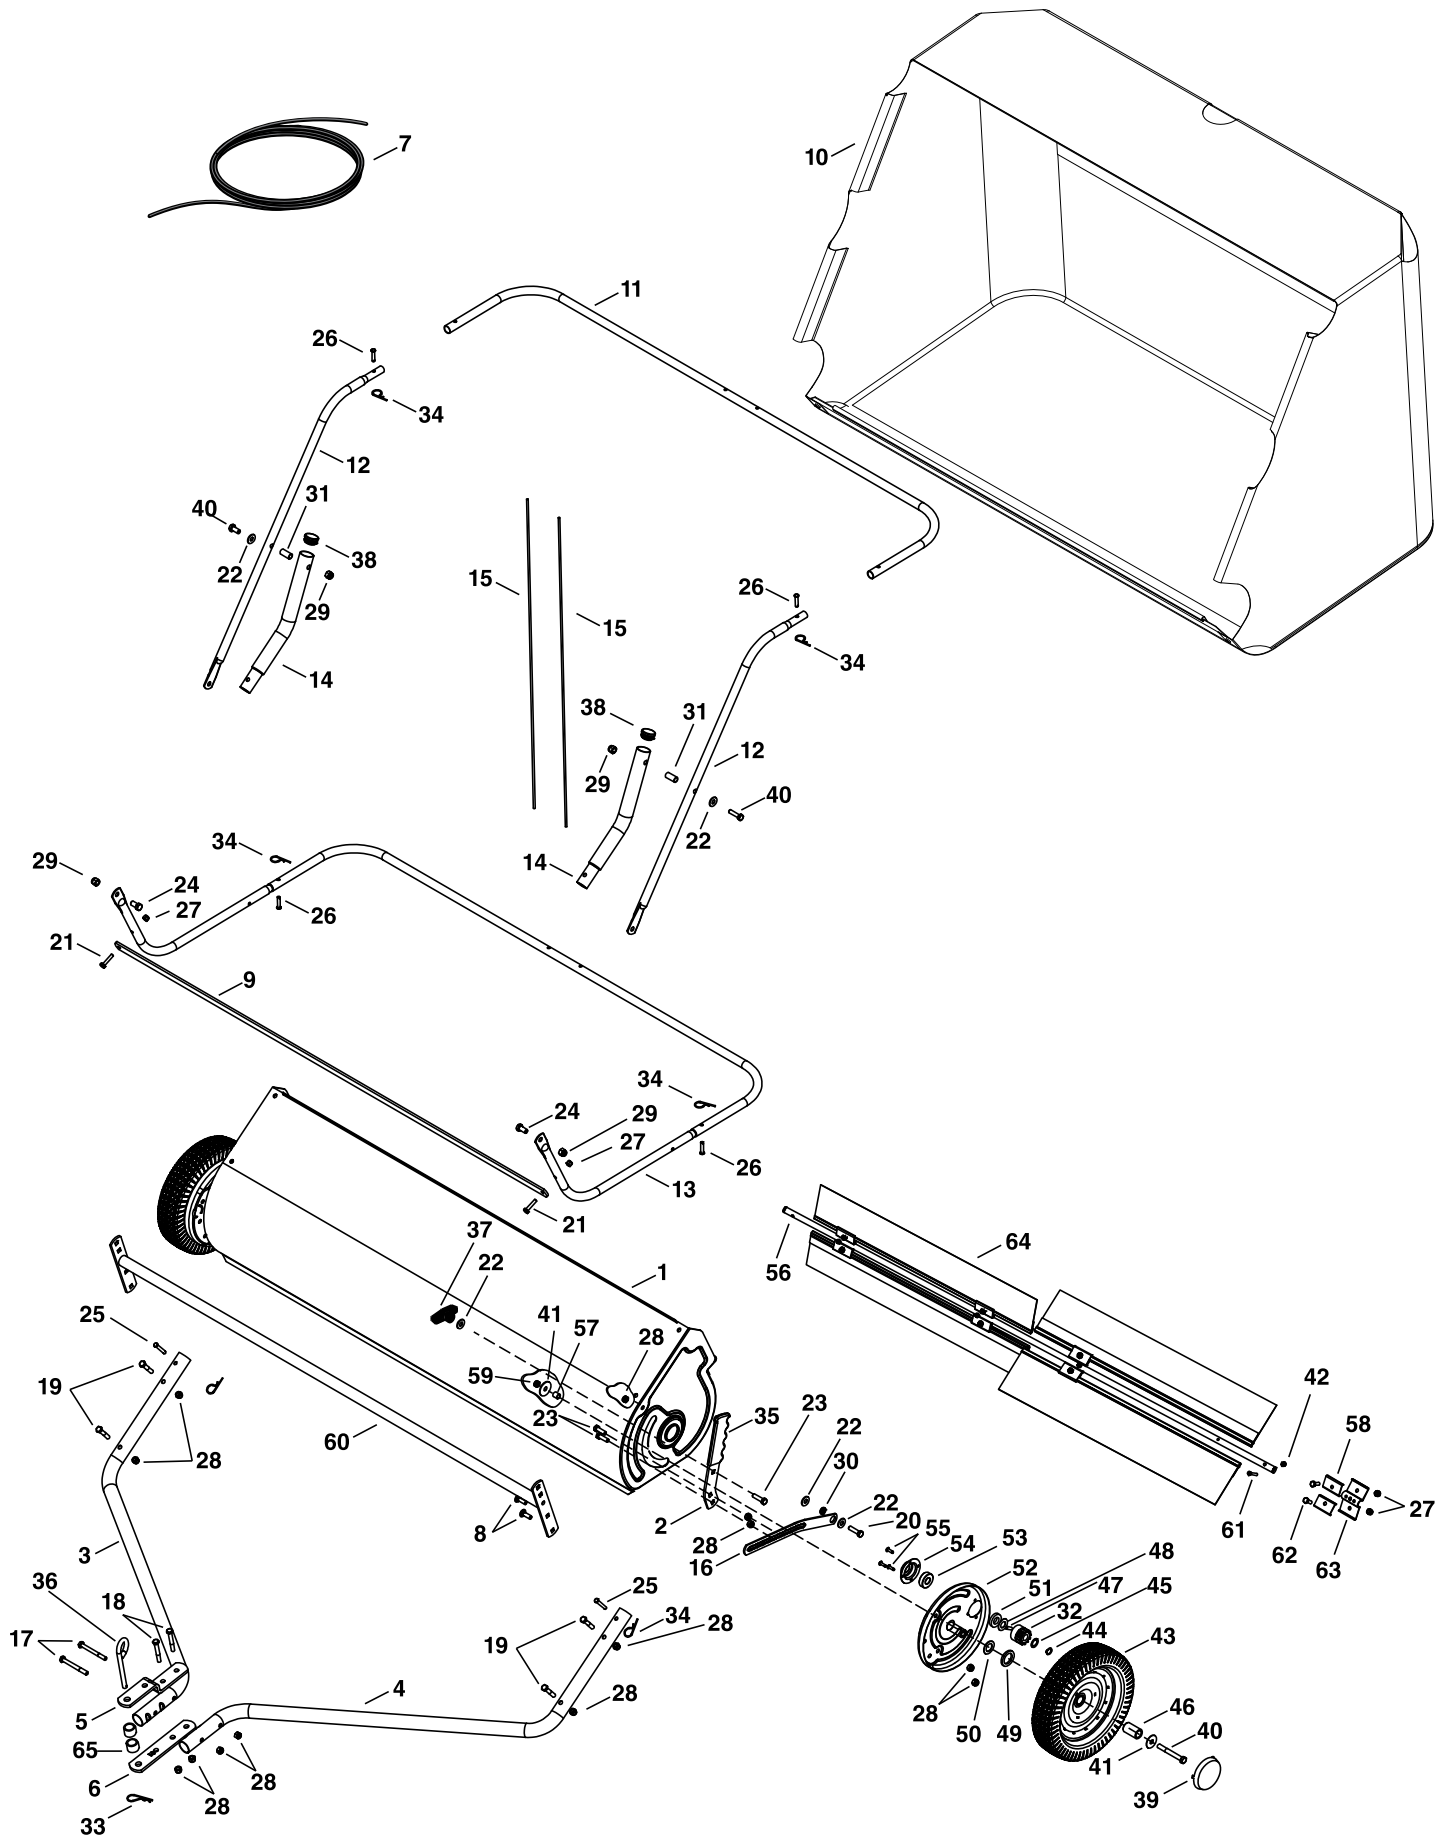

# REPAIR PARTS FOR MODEL 45-05464 - 52" LAWSWEEPER