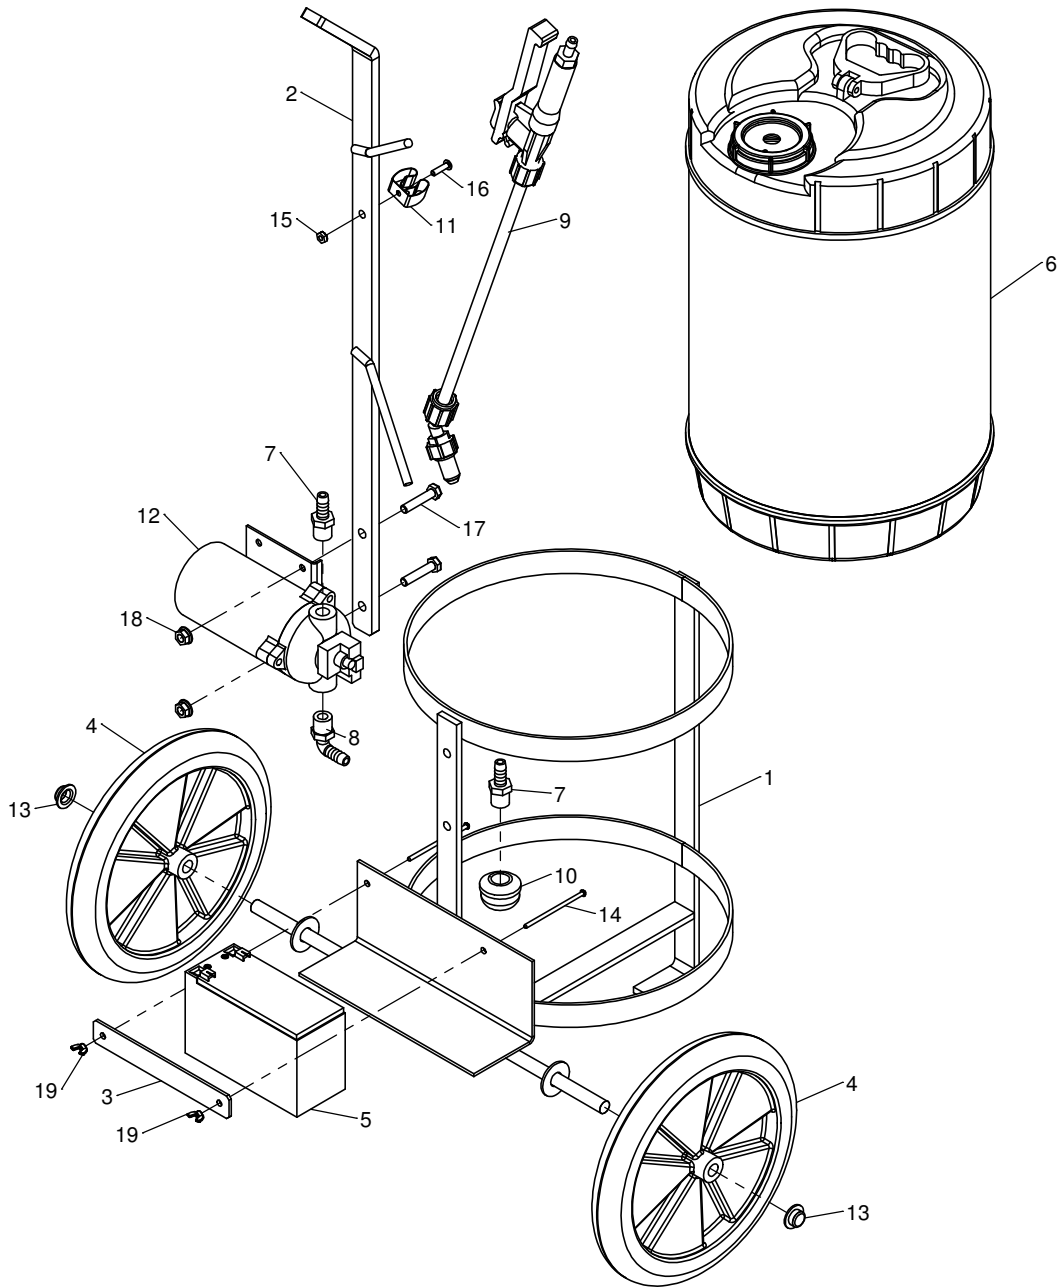

# TK95020 - 6 Gallon Spray Caddy

#	Part #	Qty	Description
1	ST43020	1	Caddy Frame
2	ST43865	1	Handle
3	ST43866	1	Battery Strap
4	ST43867	2	Wheel
5	ST43868	1	Battery
6	ST43022	1	6 Gallon Tank
7	ST43182	2	3/8" Straight Barbed Fitting
8	ST43183	1	3/8NPT x 3/8 Barbed, Elbow
9	ST43238	1	Spray Wand w/ Tip
10	ST43258	1	Sump Strainer 3/8"
11	ST43287	1	Holder for Spray Wand

#	Part #	Qty	Description
12	ST43869	1	Pump Shurflo 100 PSI
13	ST43870	2	Shaft Cap
14	ST65142	2	8-32 x 5/8 Bolt
15	ST65041	1	#10-24 Keps Nut
16	ST65076	1	#10-24 x 3/4" Truss Head
17	ST65144	2	5/16 x 1-1/2 Hex Bolt
18	ST65008	2	5/16 Flange Nut
19	ST65143	2	Wing Nut #6-32
-	ST43286	8	3/8" Hose
-	ST43871	1	Battery Float Charger
-		1	Wire Harness