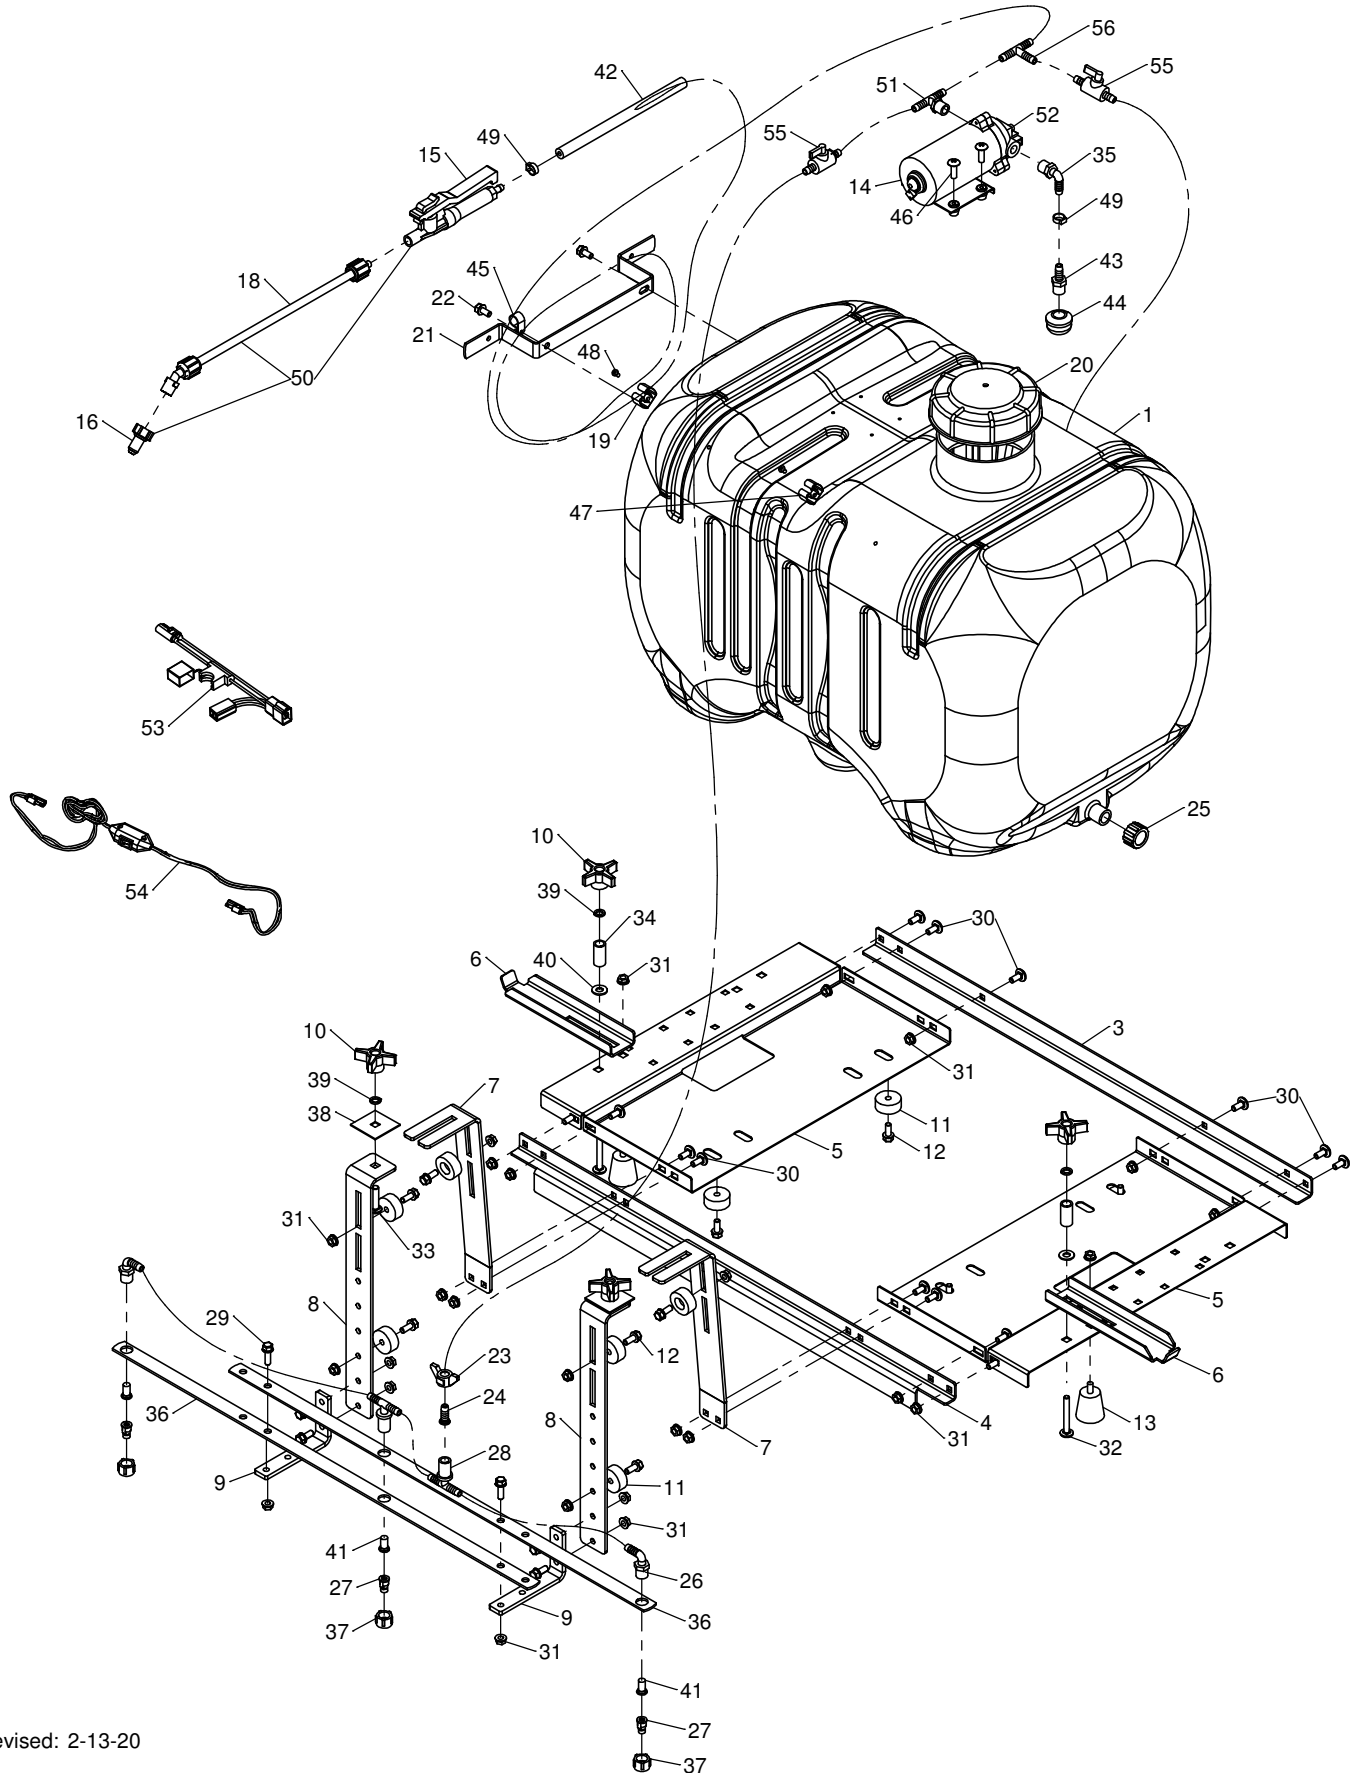

45 & 25 Gallon - Deluxe Cargo Box Sprayer

PIN Prefixes:	Model Number	Description	PIN Prefix
	LP20852	45 Gal. Standard Deluxe Cargo Box Sprayer	
	LP33597	25 Gal. Standard Deluxe Cargo Box Sprayer