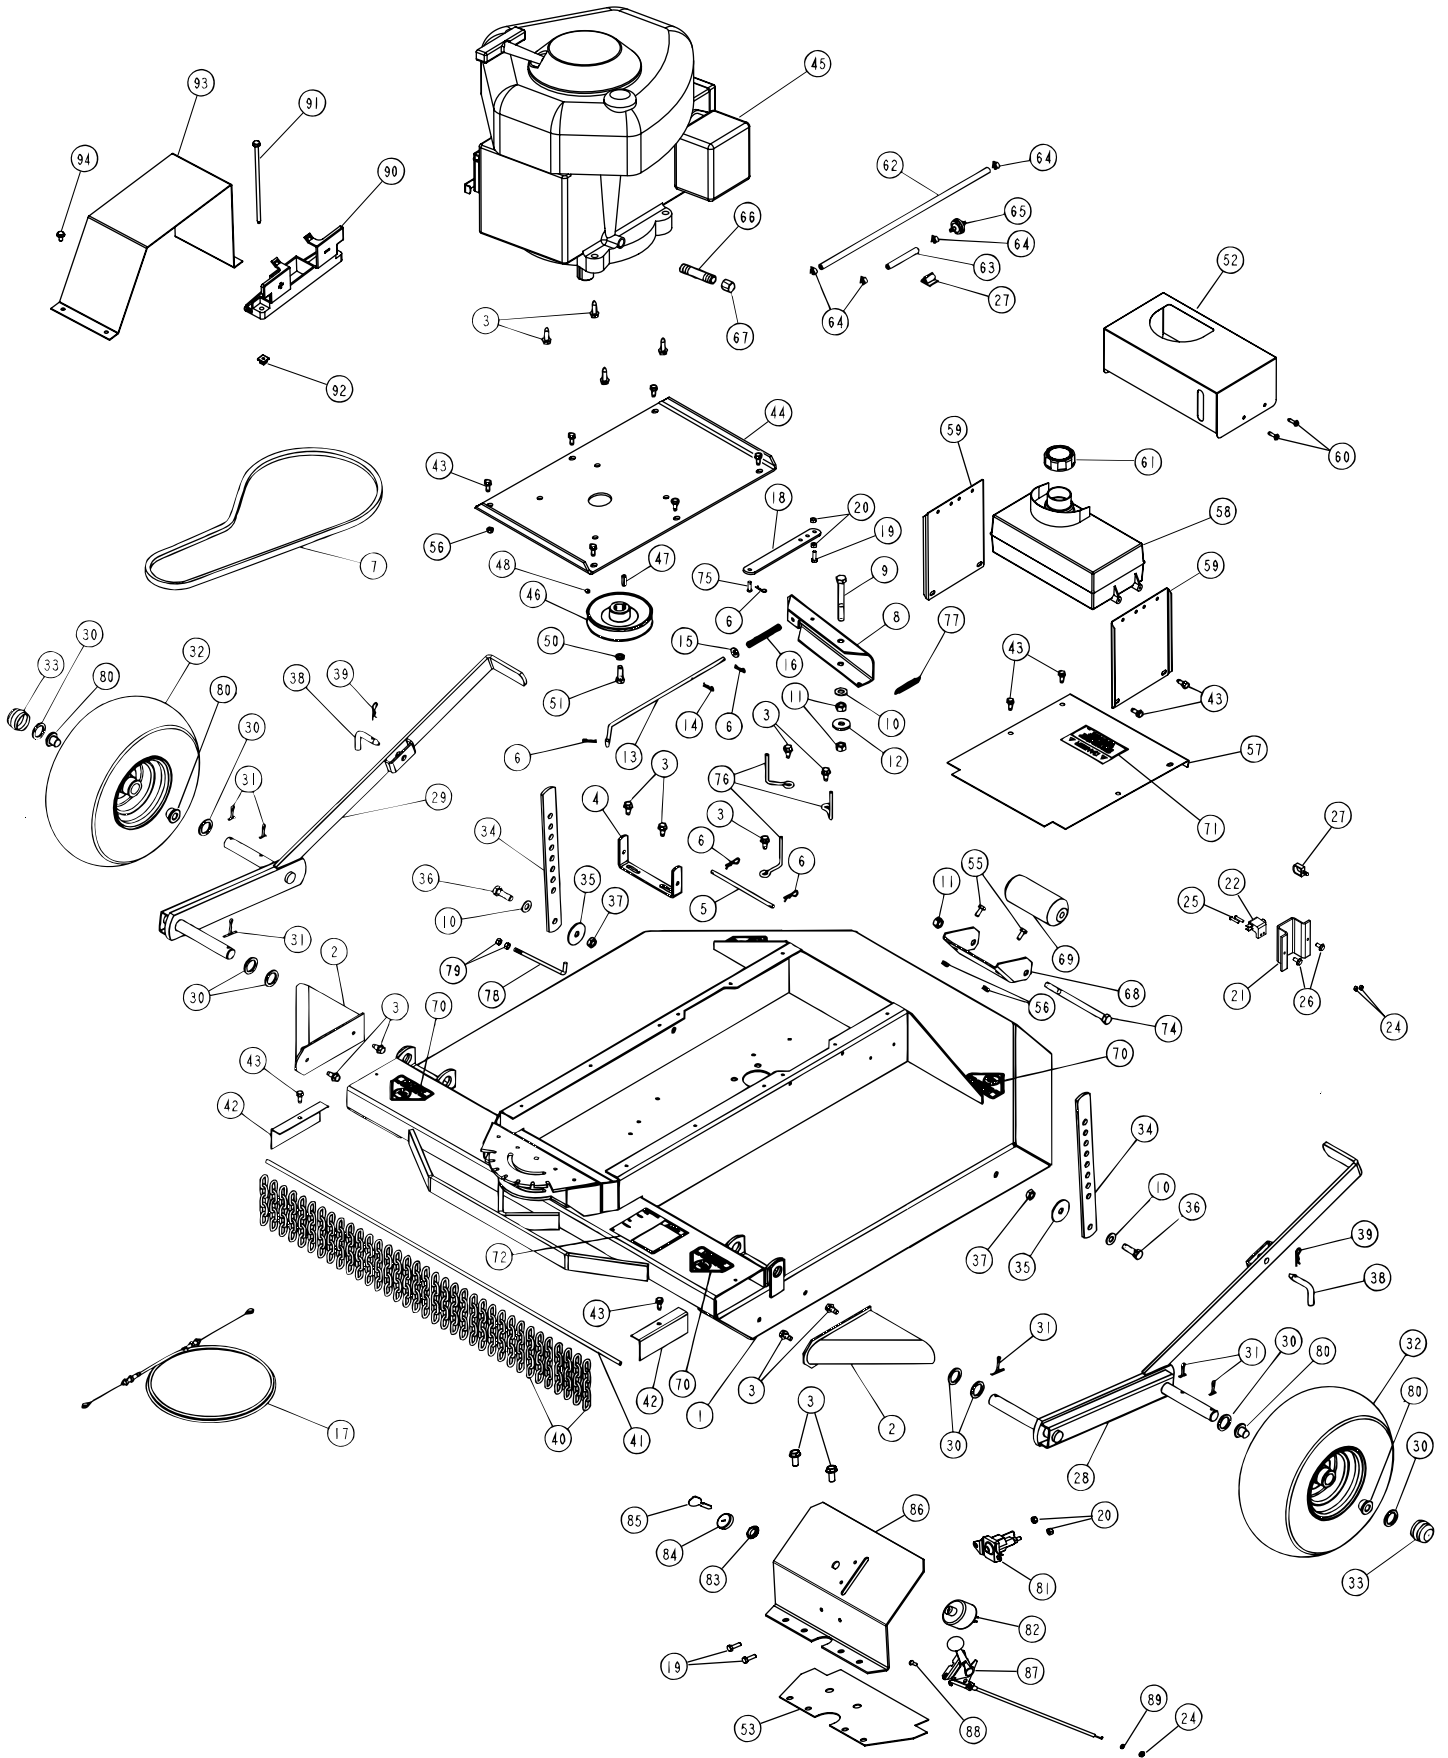

42" ROUGH CUT TRAILMOWER - MODEL 45-0362

42" ROUGH CUT TRAILMOWER - MODEL 45-0362

ITEM	PART NO.	DESCRIPTION	ITEM	PART NO.	DESCRIPTION
1.	HA24255	MOWER DECK	48.	HA115321	SCREW 5/16-18 X 5/16 SOC. SET
2.	HA24378	GUARD WHEEL	50.	43555	WASHER 7/16" LOCK
3.	HA23193	SCREW 3/8-16 X 1-1/4 THD. FORMING	51.	HA181668	BOLT 7/16-20 X 1-1/4 HEX HEAD
4.	HA24292	BRACKET BELT GUIDE	52.	25051	COVER, GAS TANK
5.	HA24293	ROD BELT GUIDE	53.	25265	COVER, FRONT DRIVE
6.	HA3090	PIN HAIR COTTER	55.	43182	BOLT 5/16-18 X 3/4 HEX HEAD
7.	HA24294	V-BELT (B SEC. 60" O.C.)	56.	43064	NUT 5/16-18 HEX LOCK
8.	HA24295	CHANNEL CLUTCH LEVER	57.	25264	COVER, REAR DRIVE
9.	45100	BOLT 1/2-13 X 4" HEX HEAD	58.	HA23732	TANK GASOLINE
10.	HA120396	WASHER 1/2 FLAT	59.	HA24317	PLATE FUEL TANK
11.	43262	NUT 1/2-13 HEX LOCK	60.	HA163318	SCREW 1/4-14 X 7/8 TAPPING PAN HEAD
12.	HA14232	WASHER FLAT	61.	HA23733	CAP GASOLINE TANK
13.	HA24296	ROD CLUTCH LINK	62.	48837	HOSE FUEL TANK LONG
14.	44101	PIN, COTTER 3/32" X 3/4"	63.	HA24455	HOSE FUEL TANK SHORT
15.	43081	WASHER FLAT 5/16" STD. WRT.	64.	HA23792	CLAMP FUEL LINE
16.	HA24297	SPRING CLUTCH	65.	HA23791	FILTER FUEL LINE
17.	49165	CLUTCH CABLE ASSY	66.	48095	PIPE
18.	25291	STRAP, CLUTCH ADJUSTING	67.	48096	CAP
19.	43661	BOLT, 1/4-20 X 1" HEX HEAD	68.	HA24310	BRACKET ROLLER
20.	43016	NUT 1/4-20 HEX LOCK	69.	HA12138	ROLLER MOWER
21.	25262	BRACKET INTERLOCK MOUNTING	70.	HA12315	DECAL DANGER (HAND)
22.	HA23199	SWITCH INTERLOCK	71.	HA12314	DECAL DANGER
24.	712-0121	NUT #10-24 HEX	72.	HA24431	DECAL OPERATION/CAUTION
25.	47078	SCREW #10-24 X 3/4"	74.	HA126145	BOLT 1/2-13 X 7" HEX HEAD
26.	48840	SCREW 1/4-20 WASHER HEAD	75.	43982	PIN, CLEVIS 1/4" X 5/8"
27.	48298	CLIP, CORD	76.	HA22981	BELT GUIDE
28.	HA24300	WHEEL MOUNTING BRACKET L.H.	77.	HA24298	SPRING RETURN
29.	HA24301	WHEEL MOUNTING BRACKET R.H.	78.	49156	ROD, CABLE GUIDE
30.	HA4143	WASHER FLAT	79.	43013	NUT 1/4-20 HEX
31.	HA137258	PIN COTTER 3/16" X 1-3/4"	80.	44488	WHEEL BEARING
32.	HA24308	TIRE	81.	HA23754	SOLENOID
33.	HA23229	CAP HUB	82.	HA23749	STARTER SWITCH
34.	HA24309	STRAP ADJUSTING	83.	HA23750	SWITCH MOUNTING NUT
35.	HA6979	WASHER FLAT	84.	HA23757	SWITCH COVER
36.	43020	BOLT 1/2-13 X 1-1/2 HEX HEAD	85.	HA23752	KEY
37.	43019	NUT 1/2-13 HEX JAM	86.	25286	PLATE, SWITCH MOUNTING
38.	HA23220	PIN LOCATING	87.	49201	THROTTLE
39.	47134	PIN HAIR COTTER .08" X 1.58"	88.	45040	SCREW, #10-24 X 1/2
40.	HA24311	CHAIN DEFLECTOR	89.	736-0722	LOCK WASHER, #10
41.	HA24312	ROD CHAIN	90.	49198	BATTERY HOLD DOWN
42.	HA24313	BRACKET CHANNEL	91.	49199	BOLT, BATTERY
43.	HA9131	SCREW SELF THREADING	92.	49200	NUT, PLASTIC
44.	25263	PLATE ENGINE MOUNTING	93.	25287	BATTERY COVER
45.	280H070130E1*	ENGINE, 14.5 HP	94.	48840	SCREW, 1/4-20 X 1/2 HEX HEAD
46.	HA24457	PULLEY			
47.	HA3073	KEY 1/4" SQ. X 1"			

* Order engine repair parts from your nearest Briggs & Stratton dealer.