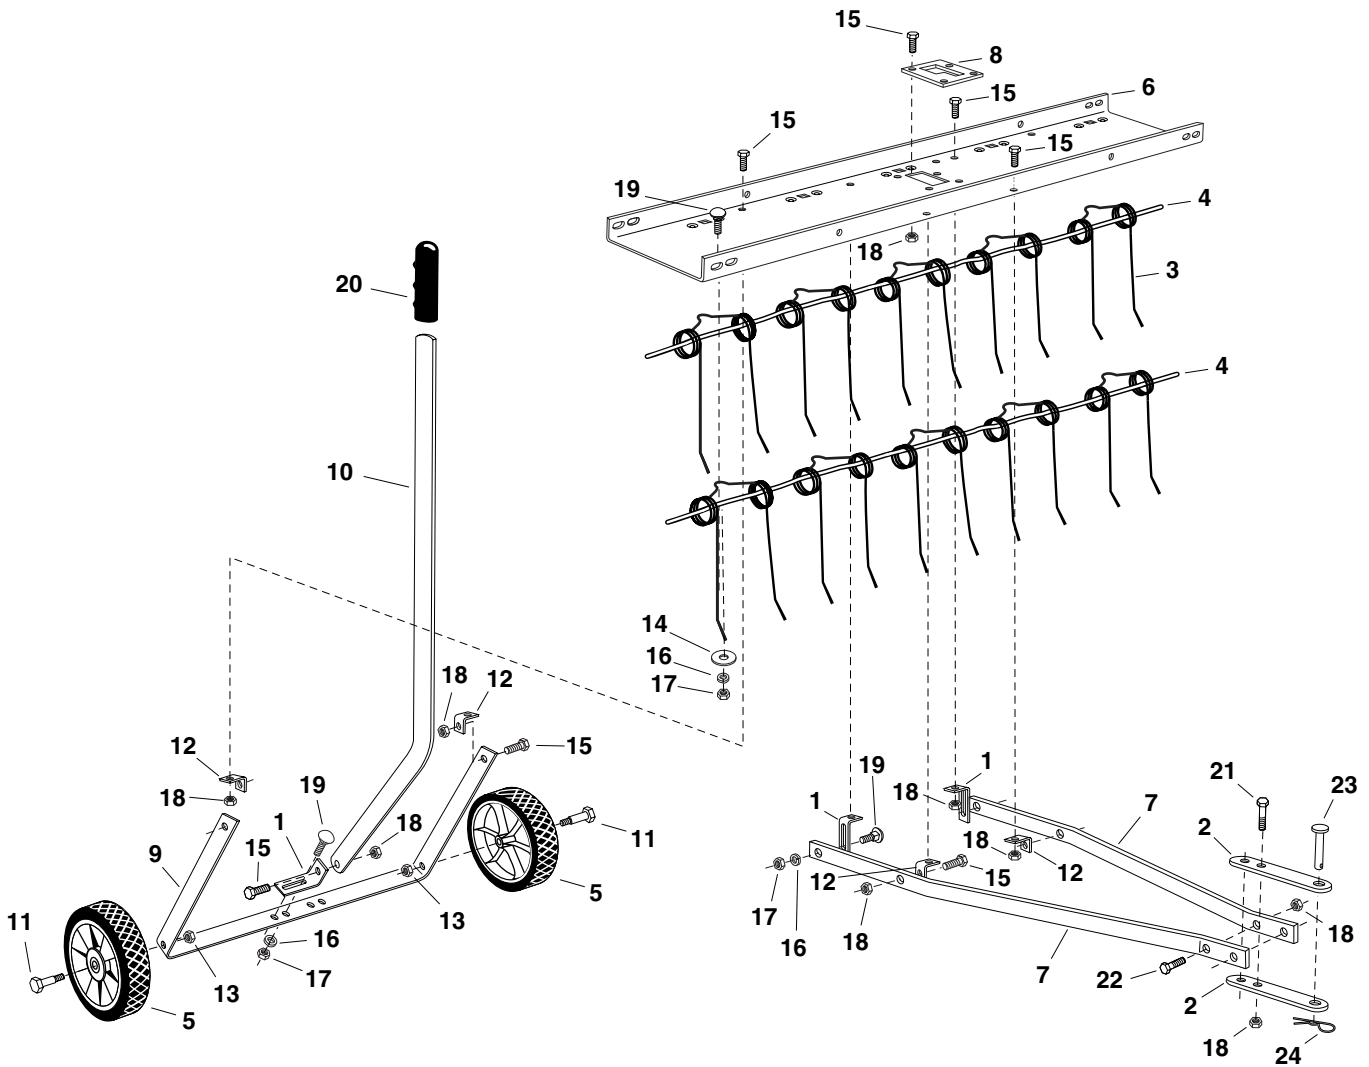

TINE DE-THATCHER REPAIR PARTS

MODEL NO's. 45-0294 (40") & 45-0295 (48")

REF. NO.	PART NO.	QTY.		DESCRIPTION	REF. NO.	PART NO.	QTY.		DESCRIPTION
		40"	48"				40"	48"	
1	23442	3	3	Hitch Arm Mount Bracket	13	43082	2	2	Hex Lock Nut, 3/8-16
2	23981	2	2	Hitch Bracket	14	43070	10	12	Flat Washer, 3/8"
3	43783	10	12	Spring Tine	15	43182	15	15	Hex Bolt, 5/16" x 3/4"
4	47633	2	-	Spring Alignment Wire	16	43086	14	16	Lock washer 5/16"
	47654	-	2	Spring Alignment Wire	17	43083	14	16	Hex Nut, 5/16-18
5	43021	2	2	Wheel	18	43064	19	19	Hex Lock Nut, 5/16-18
6	24593	1	-	Tine Shield (40")	19	44326	14	16	Carriage Bolt, 5/16" x 1"
	24627	-	1	Tine Shield (48")	20	43943	1	1	Handle Grip
7	23914	2	2	Hitch Mount Arm	21	44180	2	2	Hex Bolt, 5/16-18 x 2"
8	24594	1	1	Lift Plate	22	43840	2	2	Hex Bolt, 5/16-18 x 1-1/4"
9	24595	1	1	Axle Bracket	23	47623	1	1	Hitch Pin, 3/8" (Flat Head)
10	24596	1	1	Lift Handle	24	43343	1	1	Hair Cotter Pin, 1/8"
11	43029	2	2	Shoulder Bolt		47634	1	1	Owner's Manual
12	23826	4	4	Angle Bracket					