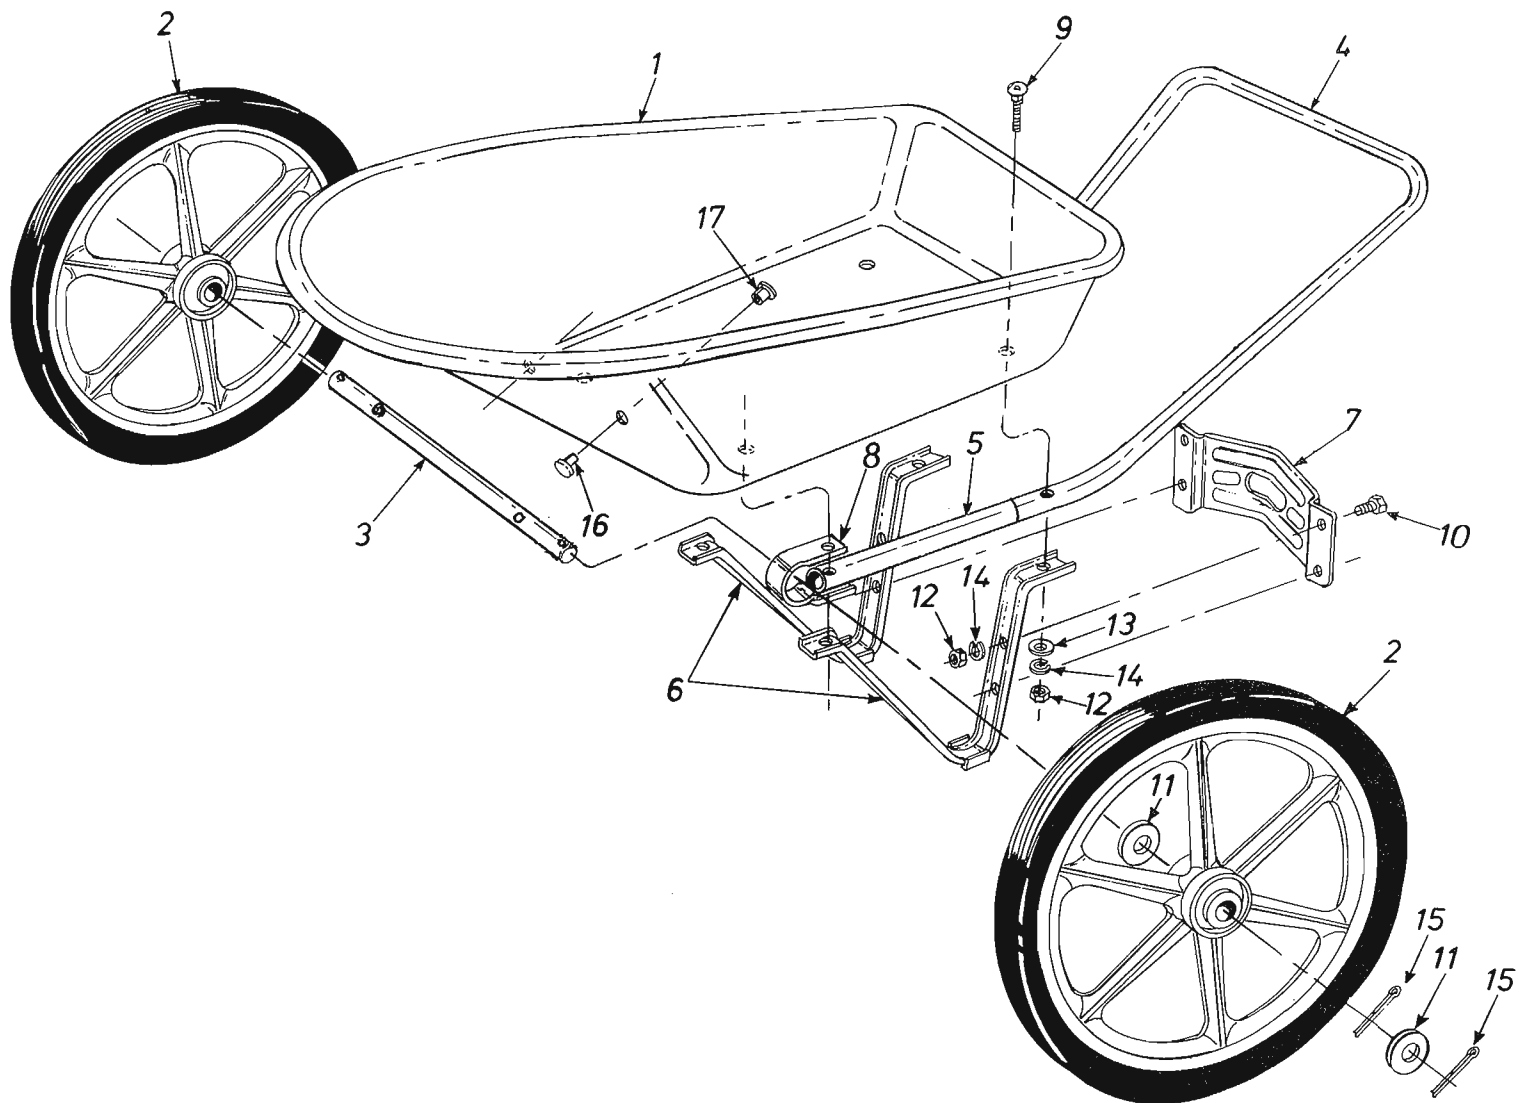

MODEL 45-0226 6 CU. FT. POLY LAWN CART

PARTS LIST FOR MODEL 45-0226 6 CU FT LAWN CART

REF. NO.	PART NO.	QTY.	DESCRIPTION	REF. NO.	PART NO.	QTY.	DESCRIPTION
1	44966	1	Tray, Poly	10	43182	4	Hex Head Bolt, 5/16-18 x 3/4" Lg.
2	44975	2	20" Spoked Wheel	11	43009	4	Flat Washer 1.59 O.D.
3	23877	1	Axle, 5/8"	12	43083	8	Hex Nut, 5/16-18
4	44943	1	Upper Handle	13	43081	4	Flat Washer, 5/16"
5	44944	2	Handle Extension	14	43086	8	Lock Washer, 5/16"
6	44192	2	Channel Leg	15	43010	4	Cotter Pin, 1/8" x 1-1/4" Long
7	44194	1	Leg Brace	16	45093	2	Ratchet Rivet (Male)
8	23878	2	U-Clamp	17	45094	2	Ratchet Rivet (Female)
9	44977	4	Carriage Bolt, 5/16-18 x 2" Long		44976	1	Owners Manual