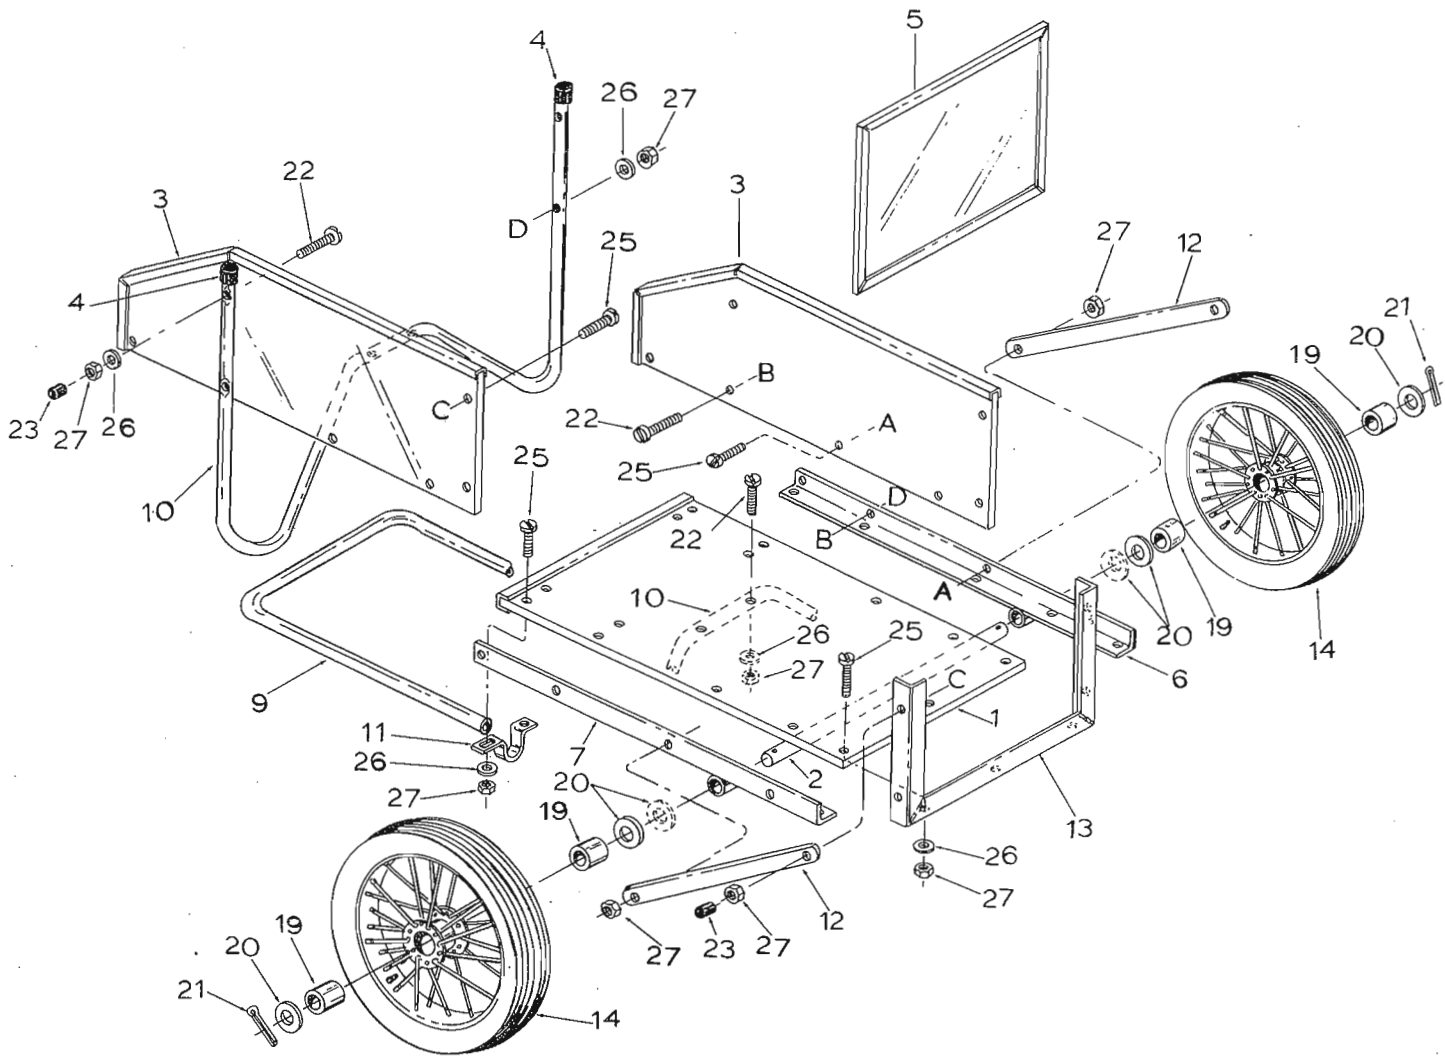

MODEL 45-0177 14 CU. FT. FARM/YARD CART

PARTS LIST FOR MODEL NO. 45-0177 FARM/YARD CART

REF. NO.	PART NO.	QTY.	DESCRIPTION	REF. NO.	PART NO.	QTY.	DESCRIPTION
1	44027	1	Bottom Panel	19	44016	4	Ball Bearings 3/4" I.D.
2	23594	1	Axle, Wheel	20	43949	4	Fl.-Wash. 25/32" x 1-1/2" x 3/32"
3	44028	2	Side Panel	21	43010	2	Cotter Pin, 1/8" x 1-1/4"*
4	44021	2	Tube Caps	22	44022	6	Truss Head Screw 1/4-20 x 1-3/4" Lg.*
5	44029	1	Front Panel	23	44538	4	Cap, Rubber 1/4 x 3/8" Lg.
6	62537	1	Side Angle Ass'y.-L.H.	25	44023	17	Truss Head Screw 1/4-20 x 3/4" Lg.*
7	62536	1	Side Angle Ass'y.-R.H.	26	43088	31	Flat Washer 1/4" Std.*
9	44031	1	Handle Tube	27	43178	31	Hex Nut 1/4-20 Thd.*
10	44522	1	Leg Tube	28	44259	8	Truss Head Screw 1/4-20 x 1" Lg.*
11	44033	4	Clamp, Tube		44513	1	Owner's Manual
12	23607	2	Support Strap				
13	62535	1	Front Angle Ass'y.				
14	43945	2	Wheel/Complete w/Brg. 26"				