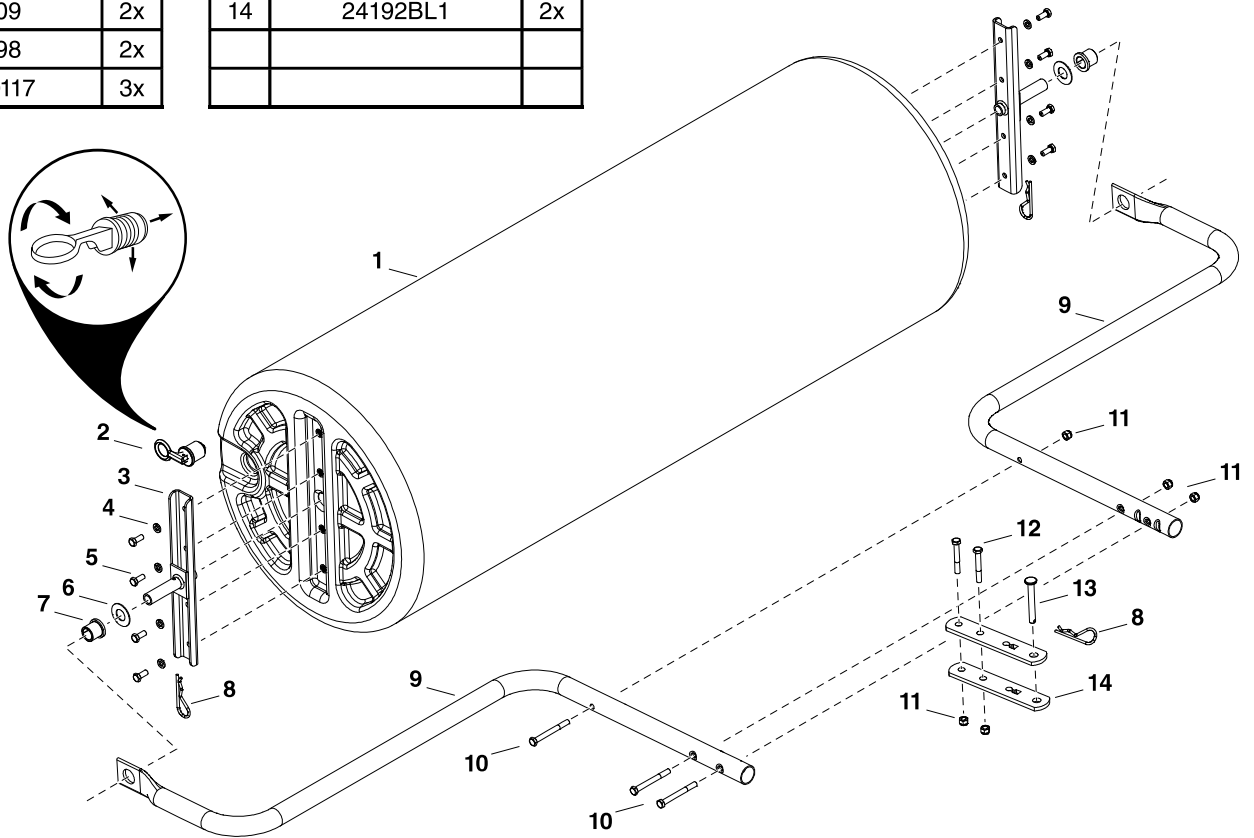

45-0604 / 45-0606

1	Roller drum	1x
2	49467	1x
3	6-740BL3	2x
4	43086	8x
5	43182	8x
6	43009	2x
7	44798	2x
8	714-0117	3x

9	2-631BL3 (48" Roller) 2-639BL3 (36" Roller)	2x
10	46782	3x
11	47810	5x
12	43224	2x
13	47623	1x
14	24192BL1	2x

SpeedEPart *the fastest way to purchase parts* www.speedepart.com

REPAIR PARTS
 Agri-Fab, Inc.
 809 South Hamilton
 Sullivan, IL. 61951
 217-728-8388
www.agri-fab.com