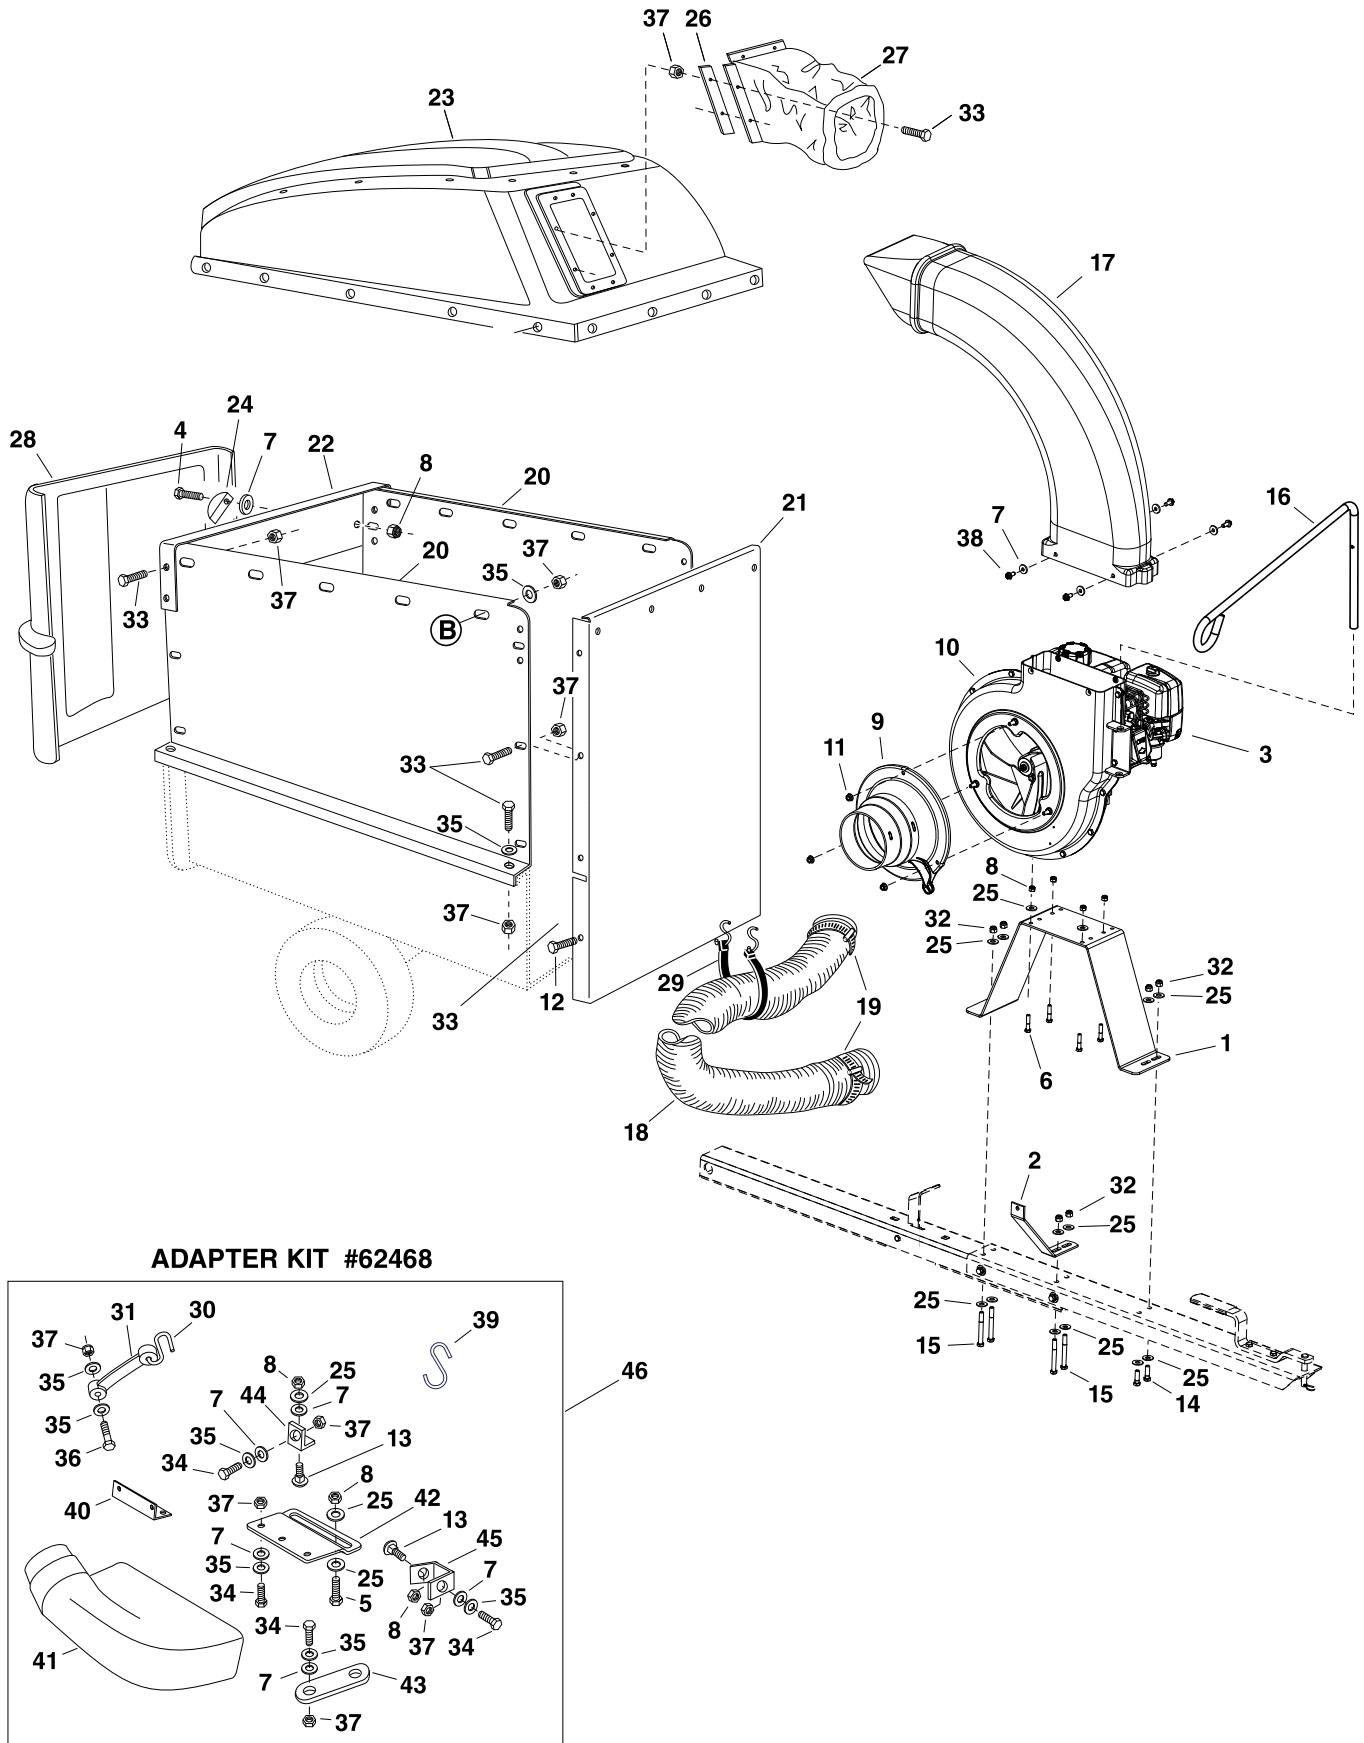

REPAIR PARTS FOR MOW-N-VAC MODEL 45-05771

**REPAIR PARTS FOR MOW-N-VAC
MODEL 45-05771**

REF	PART NO.	QTY.	DESCRIPTION	REF	PART NO.	QTY.	DESCRIPTION
1	27883BL3	1	Engine Base	24	23789	2	Door Latch
2	27882BL3	1	Brace, Housing	25	43081	2	Washer, 3/8"
3-	2-735	1	Engine (50 State)	26	24798BL1	4	Boot Mounting Strap
4	43182	2	Bolt, Hex 5/16-18 x 3/4"	27	48133	1	Hard top Boot
5	43840	2	Bolt, Hex 5/16-18 x 1-1/4"	28	44790	1	Poly Rear Door
6	43085	4	Bolt, Hex 5/16-18 x 1-1/2"	29	43790	1	Strap, Tarp 25"
7	1543-69	6	Washer, Nylon 21/64"	30	44849	2	"S" Hook, #32
8	47810	9	Nut, Hex Nylock 5/16-18	31	44850	2	Strap, Tarp (Less Hooks)
9	43791	1	Hose Adapter	32	HA21362	6	Nut, Hex Nylock 3/8-16
10		1	Impeller Housing Assembly (See page 22)	33	46978	2	Nut, Hex 1/4-20 SIMS
11	49983	3	Hex Nut, Flange Lock 5/16-18	34	43661	4	Bolt, Hex 1/4-20 x 1"
12	43012	3	Bolt, Hex 1/4-20 x 3/4"	35	43088	11	Washer, 1/4" STD
13	43080	2	Bolt, Carr. 5/16" x 3/4"	36	1509-90	3	Bolt, Hex 1/4-20 x 1-1/4"
14	43087	2	Hex Bolt, 3/8-16 x 1-1/4"	37	47189	5	Nut, Hex Nylock 1/4-20
15	46938	4	Hex Bolt, 3/8-16 x 3-1/4"	38	47630	4	Screw, Self Tap 5/16-18 x 3/4"
16	49974BL3	1	Hose Hanger Rod	39	42749	1	"S" Hook, Large
17	46420	1	Elbow	40	27304BL1	1	Attachment Bracket
18	2-17	1	Hose (6" x 126")	41	43830	1	Adapter, Deck
19	43793	2	Hose Clamp 6"	42	23560BL1	1	Bracket, Deck Adapter
20	24678BL3	2	Side Panel Cart Extension	43	23825	1	Mounting Strap
21	24679BL3	1	Front Panel Cart Extension	44	23826	1	Angle Bracket
22	23836BL1	1	Cross Brace	45	23827	1	Mounting Bracket
23	64244	1	Hard Top Assembly (Includes 24,25,26,27)	46	62468	1	Deck Adapter Kit (Includes parts shown in box on page 18.)
					3-313	1	Owner's Manual