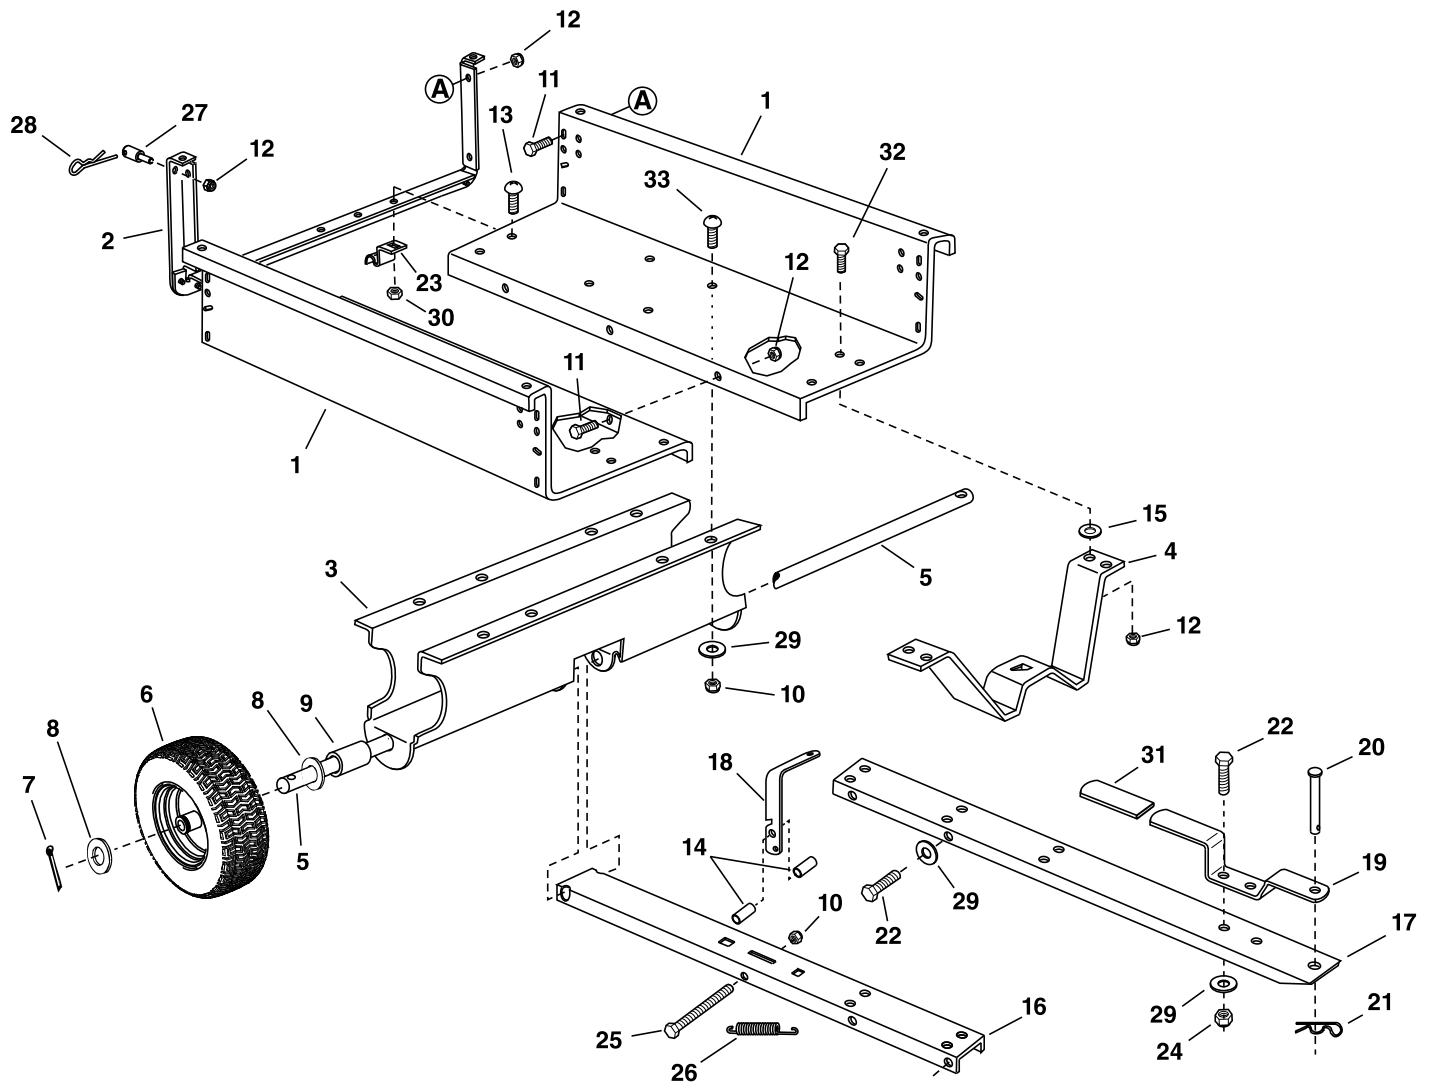

## REPAIR PARTS FOR MOW-N-VAC CART BODY MODEL 45-05771

REF.	PART NO.	QTY.	DESCRIPTION	REF.	PART NO.	QTY.	DESCRIPTION
1	23985BL3	2	Cart Body	20	49932	1	Hitch Pin
2	62458	1	Tailgate Reinforcement Bracket	21	43343	1	Pin, Hair Cotter 1/8"
3	23507BL3	1	Wheel Support	22	43087	4	Hex Bolt, 3/8-16 x 1-1/4"
4	24497BL1	1	Latch Stand Bracket	23	23838	2	Door Support
5	24897	1	Axle, Wheel 1" Dia.	24	HA21362	7	Nut, Hex Nylock 3/8-16
6	42159G	2	Wheel w/Tire, 15 x 6.00	25	47407	1	Hex Bolt, 5/16-18 x 4"
7	43093	2	Cotter Pin, 1/8" Dia. x 1-1/2"	26	47408	1	Spring, Extension
8	43601	4	Washer, Flat 1"	27	42999	2	Pin
9	44678	2	Spacer Tube, 1-1/4" x 2" Lg.	28	48934	2	Hairpin
10	47810	16	Hex Nut, 5/16-18 Nylock	29	43081	15	Washer, 3/8"
11	43866	5	Hex Bolt, 1/4-20 x 5/8"	30	46980	2	Hex Nut, 5/16-18 SIMS
12	47189	6	Hex Nut, 1/4-20 Nylock	31	47707	1	Grip
13	43814	2	Truss Hd. Bolt, 5/16-18 x 3/4"	32	44950	4	Carriage Bolt, 1/4-20 x 3/4"
14	41076	2	Spacer	33	45542	8	Carriage Bolt 5/16-18 x 1"
15	43088	2	Washer, Flat 1/4"	34	28546BL1	2	Strap, Latch Stand Anchor
16	69688BL3	1	Tongue Weldment Ass'y. (Rear)	35	28547BL1	4	Strap, Wheel Support Anchor
17	27863BL3	1	Tongue (Front)	36	45541	4	1/4" Retainer
18	28258BL3	1	Latch, Foot Pedal	37	M84309	8	Retainer Nut
19	27264BL1	1	Hitch Bracket				