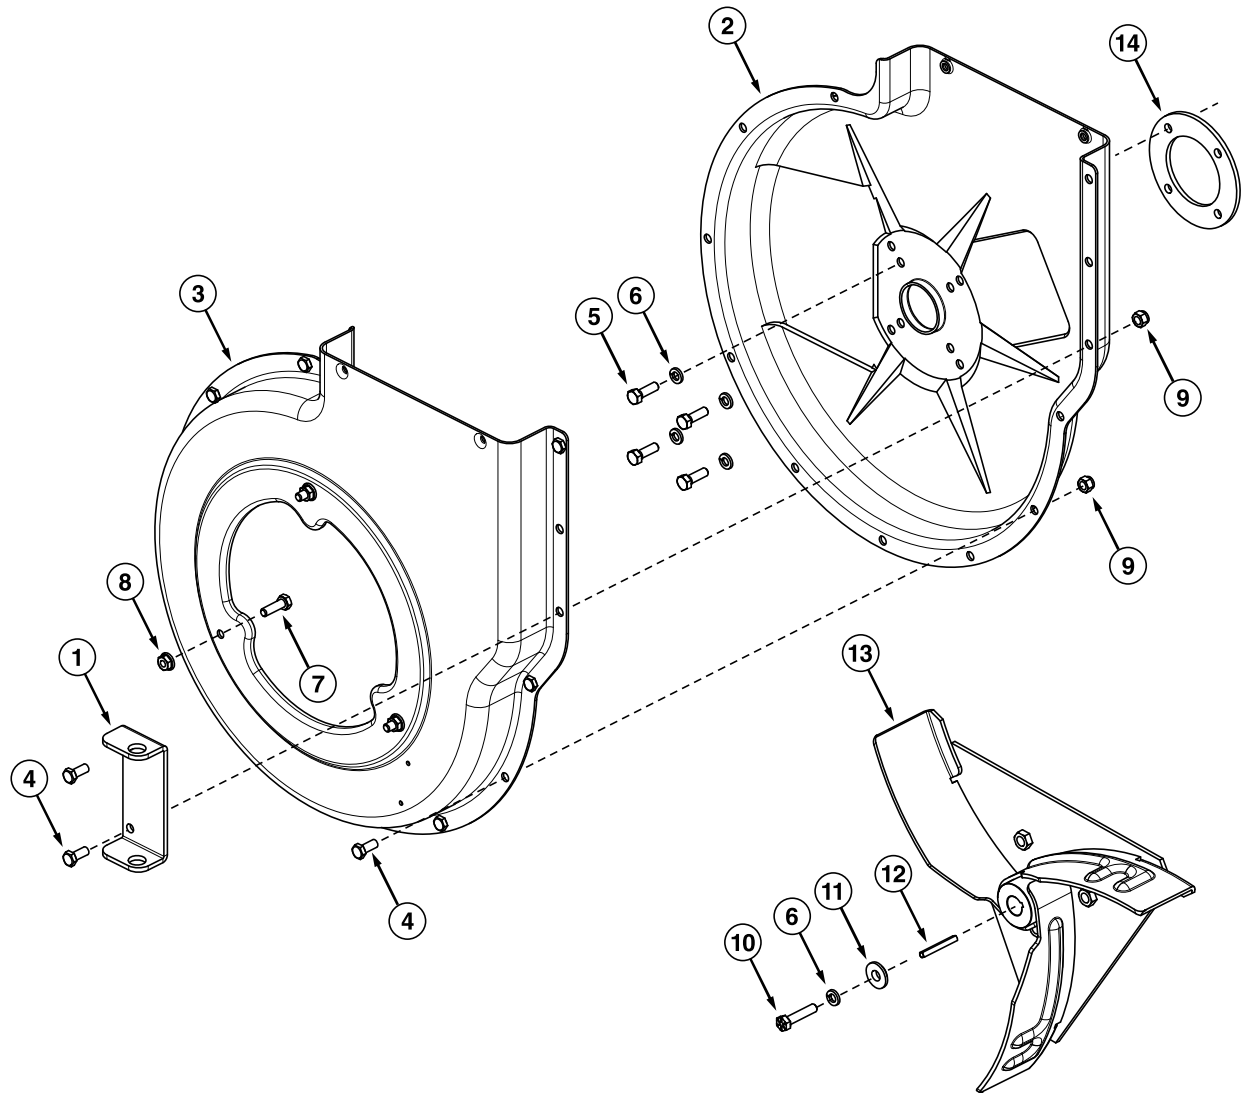

REPAIR PARTS FOR MOW-N-VAC IMPELLER HOUSING ASSEMBLY MODEL 45-05771

REF.	PART NO.	QTY.	DESCRIPTION	REF.	PART NO.	QTY.	DESCRIPTION
1	24958BL1	1	Hose Hanger Bracket	8	46584	3	Nut, Whizlock 5/16-18
2	27884BL3	1	Housing Ass'y. Inner	9	47810	12	Nut, Nylock Hex 5/16-18
3	24633BL3	1	Housing Ass'y. Outer	10	45417	1	Bolt, Hex 5/16-24 x 1-3/4"
4	43182	12	Bolt, Hex 5/16-18 x 3/4"	11	42828	1	Washer
5	47600	4	Bolt, Hex 5/16-24 x 1"	12	HA11154	1	Key, 3/16" x 1-3/4"
6	43086	5	Lock Washer, 5/16"	13	68669	1	Impeller Assembly
7	43063	3	Bolt, Hex 5/16-18 x 1"	14	28046BL1	1	Spacer, Inner Housing