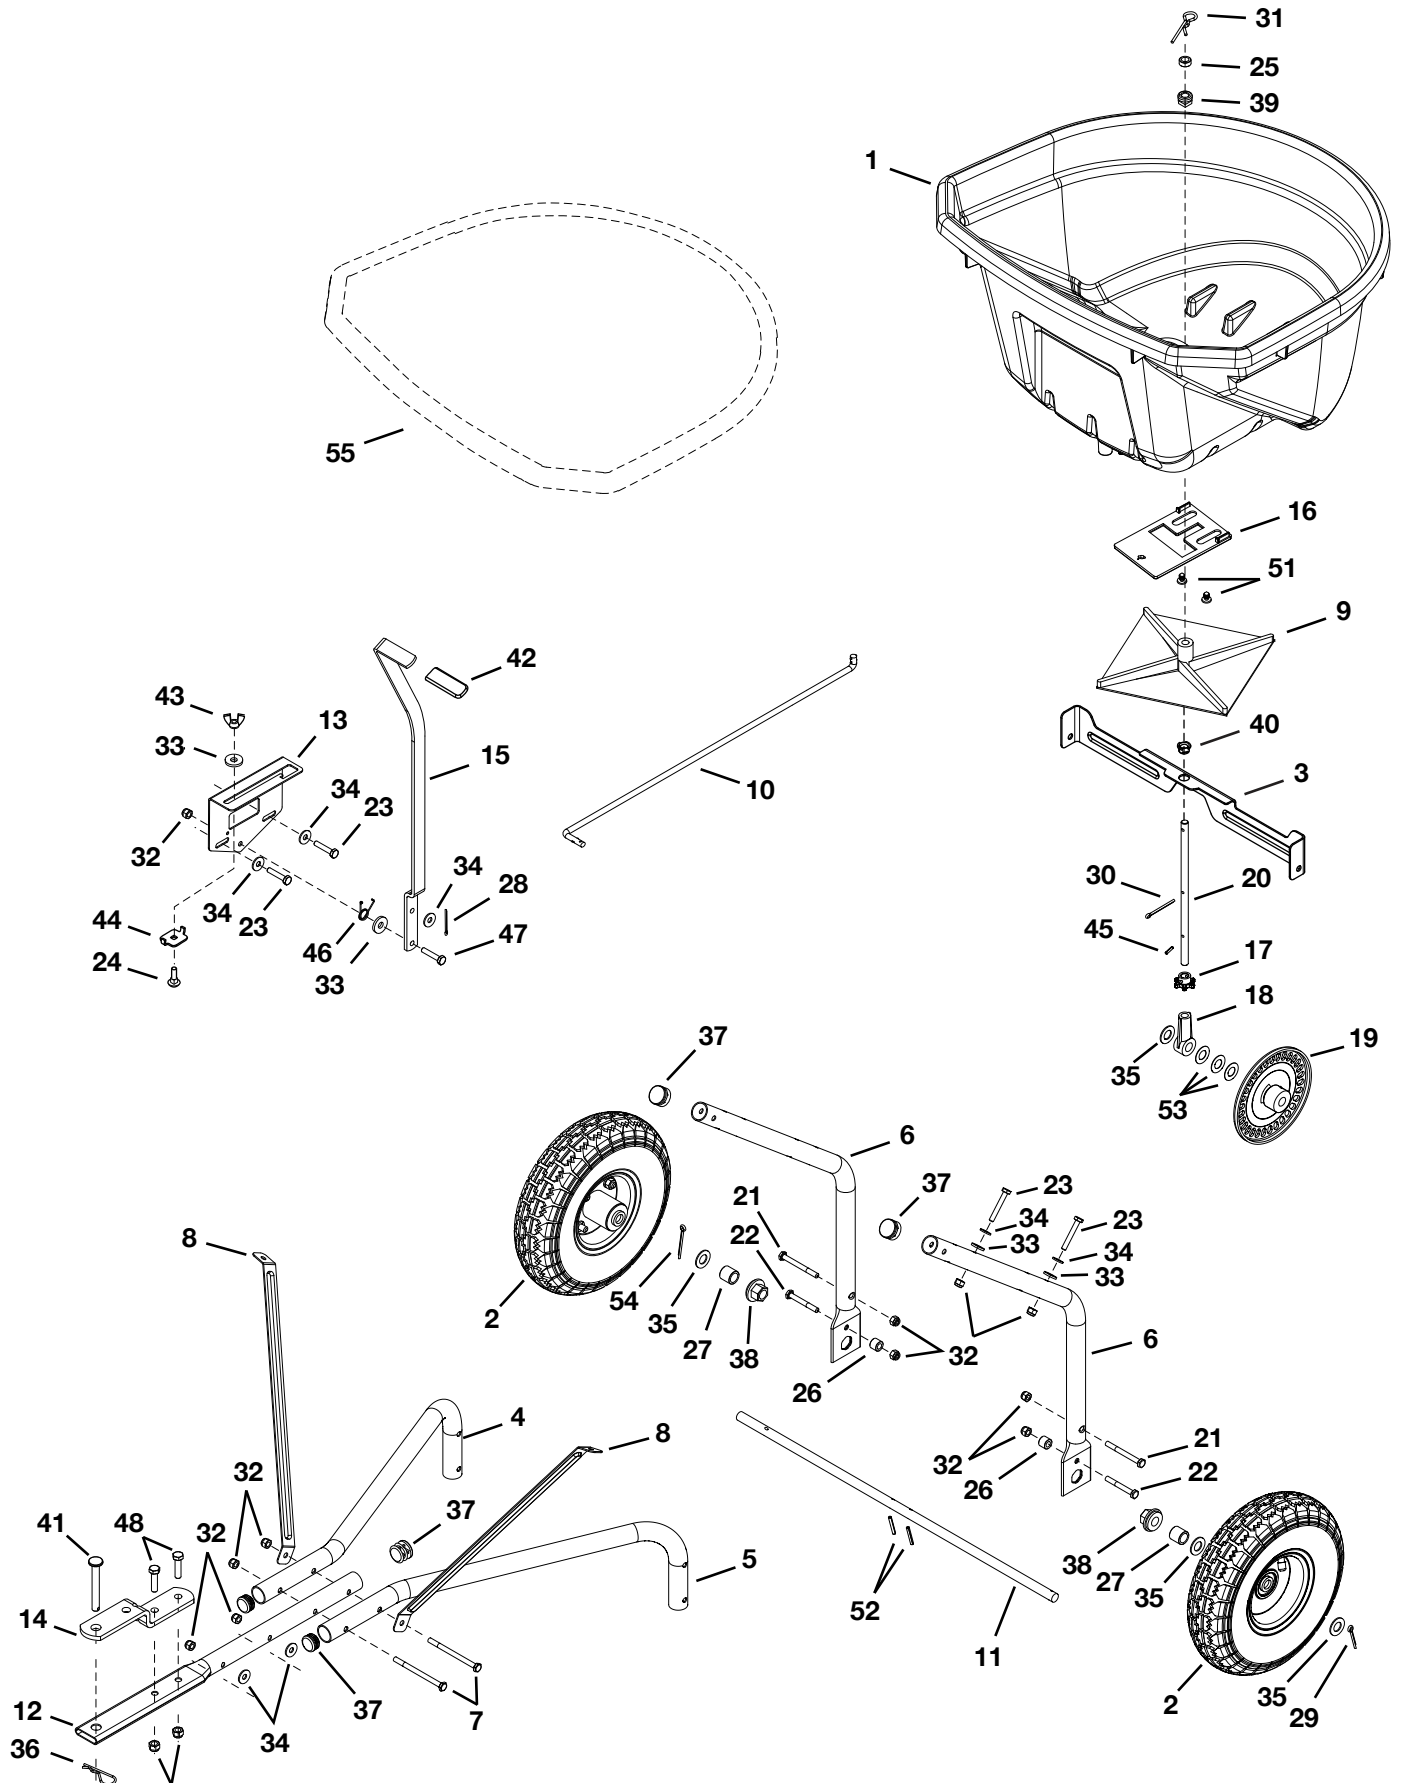

# 45-05272

# 45-05272

REF	QTY	PART NO	DESCRIPTION	REF	QTY	PART NO	DESCRIPTION
1	1	45282	Hopper	29	2	43010	Pin, Cotter 1/8 X 1-1/4
2	1	45702G	Wheel	30	1	43093	Pin, Cotter 1/8 x 1-1/2
3	1	27313OR1	Cross Brace	31	1	48934	Hairpin, Agitator
4	1	2-536OR1	Tube, Hitch Support	32	14	47189	Nut, Hex 1/4-20 Nylock
5	1	2-535OR1	Tube, Hitch Support	33	6	1543-69	Washer, Nylon .3281 x .75
6	2	2-537OR1	Tube, Hopper Support	34	9	43088	Washer, 1/4 Std .312 x .734
7	2	40665	Bolt, Hex 1/4-20 X 3-1/2	35	4	R19171616	Washer, .531 x 1 x .059
8	2	28329OR1	Brace, Hopper	36	1	43343	Hairpin Cotter
9	1	04367	Spreader Impeller	37	5	49449	Plug, 1" Tube
10	1	41930	Rod, Flow Control	38	2	47963	Bearing, Hex Flange
11	1	2-288	Axle	39	1	44285	Bushing, Hopper Bottom Black
12	1	41937OR1	Tube, Hitch	40	1	42839	Bushing, 3/8" Plastic
13	1	27322BL1	Bracket, Flow Control Mount	41	1	47623	Pin, Hitch 3/8" x 3" Flat Hd
14	1	23687BL1	Bracket, Hitch	42	1	43848	Grip
15	1	27314BL3	Arm, Flow Control	43	1	47141	Nut, Wing 1/4-20
16	1	45344	Plate, Flow	44	1	24858	Stop, Adjustable
17	1	44468	Sprocket	45	1	43850	Pin, Spring 1/8 x 5/8
18	1	44672	Bushing, Axle Shaft	46	1	42347	Spring, Torsion
19	1	62798	Slotted Gear	47	1	43661	Bolt, Hex 1/4-20 x 1
20	1	28323	Shaft, Spreader	48	2	43840	Bolt, Hex 5/16-18 x 1-1/4
21	2	49870	Bolt, Hex 1/4-20 x 2-1/2	49	2	47810	Nut, Hex 5/16-18 Nylock
22	2	46699	Bolt, Hex 1/4-20 x 2	51	2	48402	Plug, 1/4"
23	6	1509-69	Bolt, Hex 1/4-20 x 1-3/4	52	2	44665	Pin, Spring 5/32 x 1-1/4
24	1	44950	Bolt, Carriage 1/4-20 x 3/4	53	3	44137	Washer, .518 x 1 x .02
25	1	23400	Spacer	54	1	47063	Pin, Cotter 5/32 x 2
26	2	46847	Spacer	55	1	41316	Hopper Cover (Optional)
27	2	28324	Spacer, .51 ID x .75 OD x .70		1	3-212	Owner's Manual
28	1	44101	Pin, Cotter 3/32 x 3/4		1	3-213	Quick Start Guide