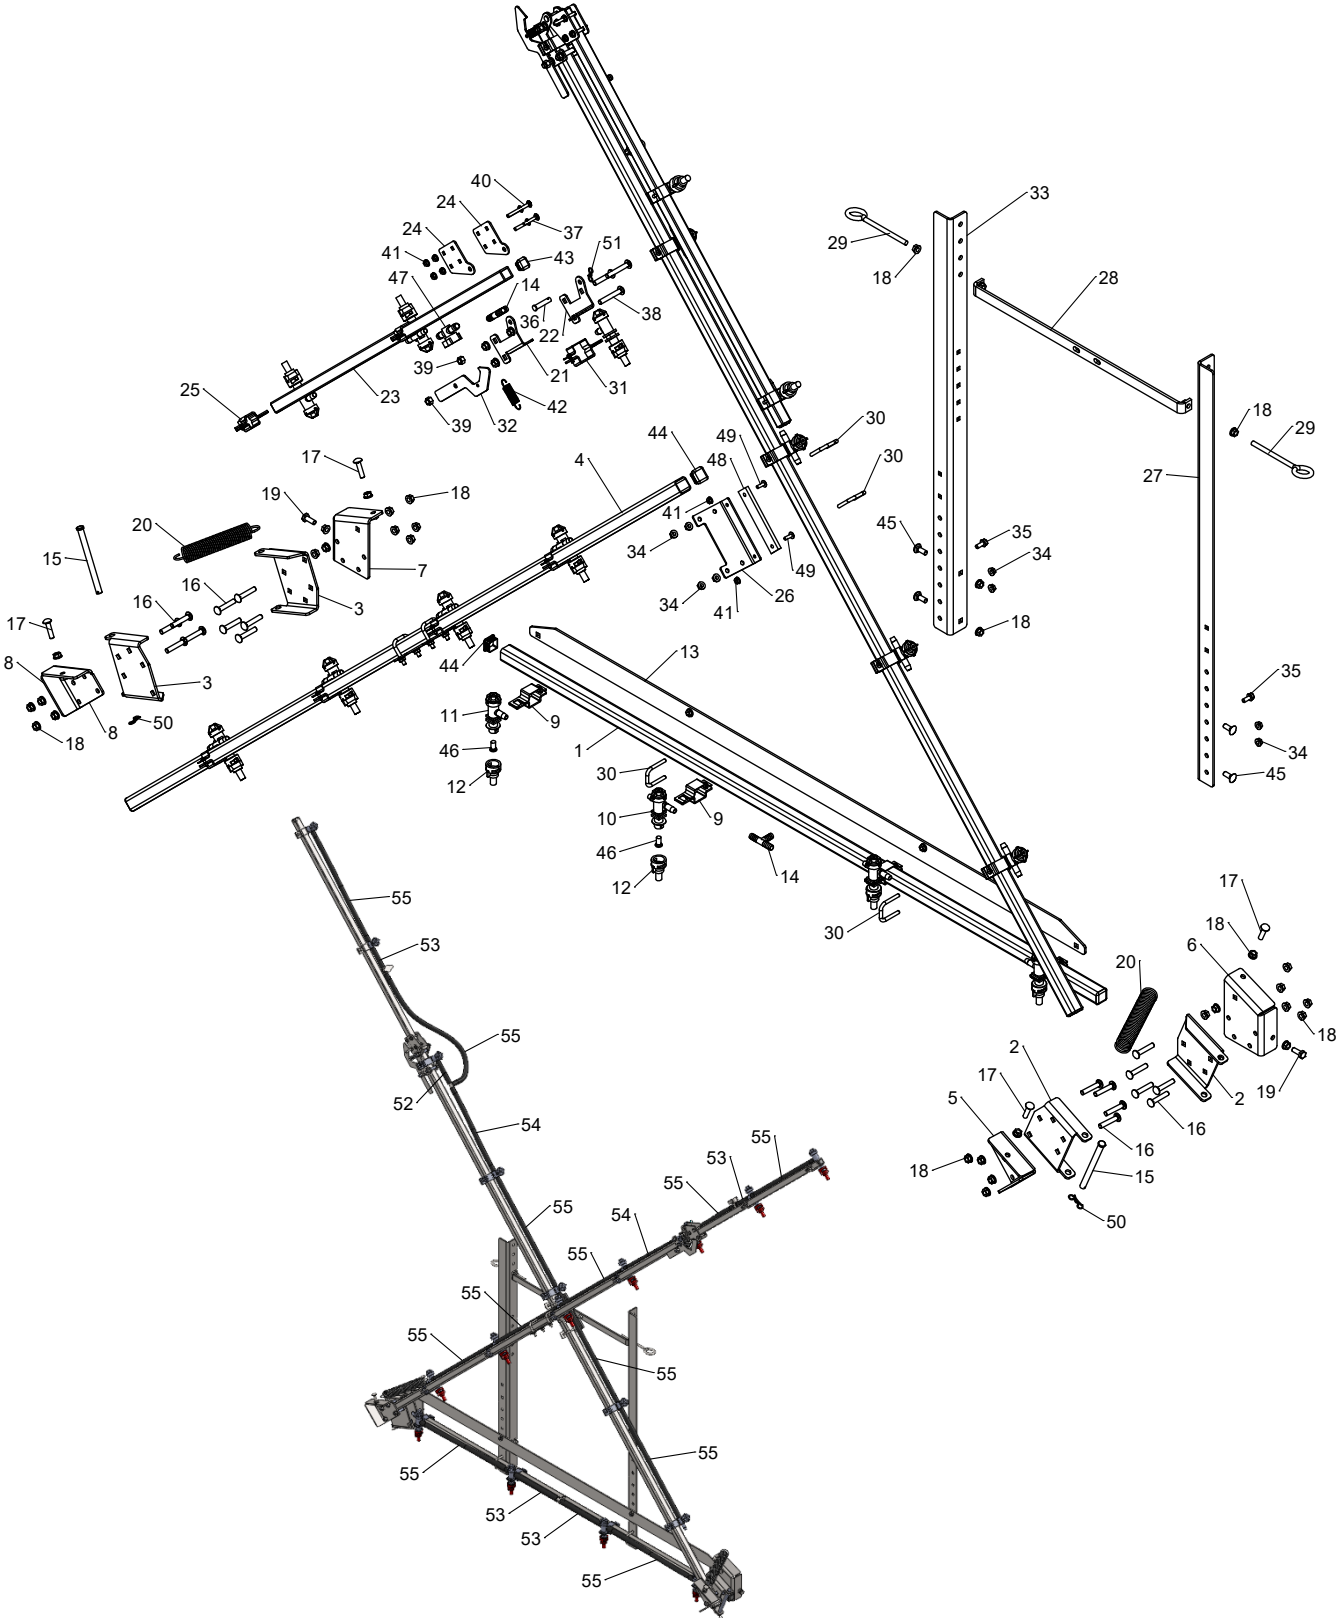

30' Folding Boom

30' Folding Boom

| ITEM NO. | PART NUMBER | DESCRIPTION | QTY. | Note |
|----------|-------------|----------------------------------------|------|------|
| 1 | 5CS43751 | Center Boom Tube 72" | 1 | |
| 2 | 5CS43727 | Boom Hinge Right | 2 | |
| 3 | 5CS43728 | Boom Hinge Left | 2 | |
| 4 | 5CS43752 | Side Boom Tube 96" | 2 | |
| 5 | 5CS43730 | Boom Hinge Backing Plate Outside RH | 1 | |
| 6 | 5CS43729 | Boom Hinge Backing Plate Inside RH | 1 | |
| 7 | 5CS43731 | Boom Hinge Backing Plate Inside LH | 1 | |
| 8 | 5CS43732 | Boom Hinge Backing Plate Outside LH | 1 | |
| 9 | 5CS43737 | 1-1/4" Sq Boom Clamp | 12 | |
| 10 | 5CS43595 | Nozzle Body Dual Hose 1/2" | 12 | |
| 11 | 5CS43658 | Nozzle Body Single Hose 1/2" | 6 | |
| 12 | 5CS43843 | Air Induction Spray Tip 0.4 gpm | 18 | |
| 13 | 5CS43735 | Boom Brace | 1 | |
| 14 | 5CS43420 | Tee 1/2" Barb | 3 | |
| 15 | 5CS43750 | 1/2" x 6" Clevis Pin | 2 | |
| 16 | 5CS65082 | 3/8" x 2" Carriage Bolt | 20 | |
| 17 | 03H1495 | 3/8" x 1-1/2" Carriage Bolt | 4 | |
| 18 | E55662 | 3/8" Flange Nut | 48 | |
| 19 | 5CS65088 | 3/8" x "1 Hex Bolt | 2 | |
| 20 | 5CS43749 | Spring 1-1/4" x 6-1/2" x .162" | 2 | |
| 21 | 5CS43758 | Boom Extension Hinge Inner | 2 | |
| 22 | 5CS43759 | Boom Extension Hinge Outer | 2 | |
| 23 | 5CS60082 | Boom Extension Tube 40" | 2 | |
| 24 | 5CS43760 | Boom Extension Hinge Plate | 4 | |
| 25 | 5CS43598 | Square Tube Clamp 1" | 4 | |
| 26 | 5CS43761 | Boom Stop Bracket | 2 | |
| 27 | 5CS43763R | Boom Angle RH | 1 | |
| 28 | 5CS43734 | Bottom Brace | 1 | |
| 29 | 5CS43768 | Eyebolt 3/8" x 5" | 2 | |
| 30 | 5CS43315 | 5/16" x 1-3/4" Square U-Bolt | 6 | |
| 31 | 5CS43773 | 1-1/2" Sq Boom Clamp | 2 | |
| 32 | 5CS43816 | Boom Extension Latch | 2 | |
| 33 | 5CS43763L | Boom Angle LH | 1 | |