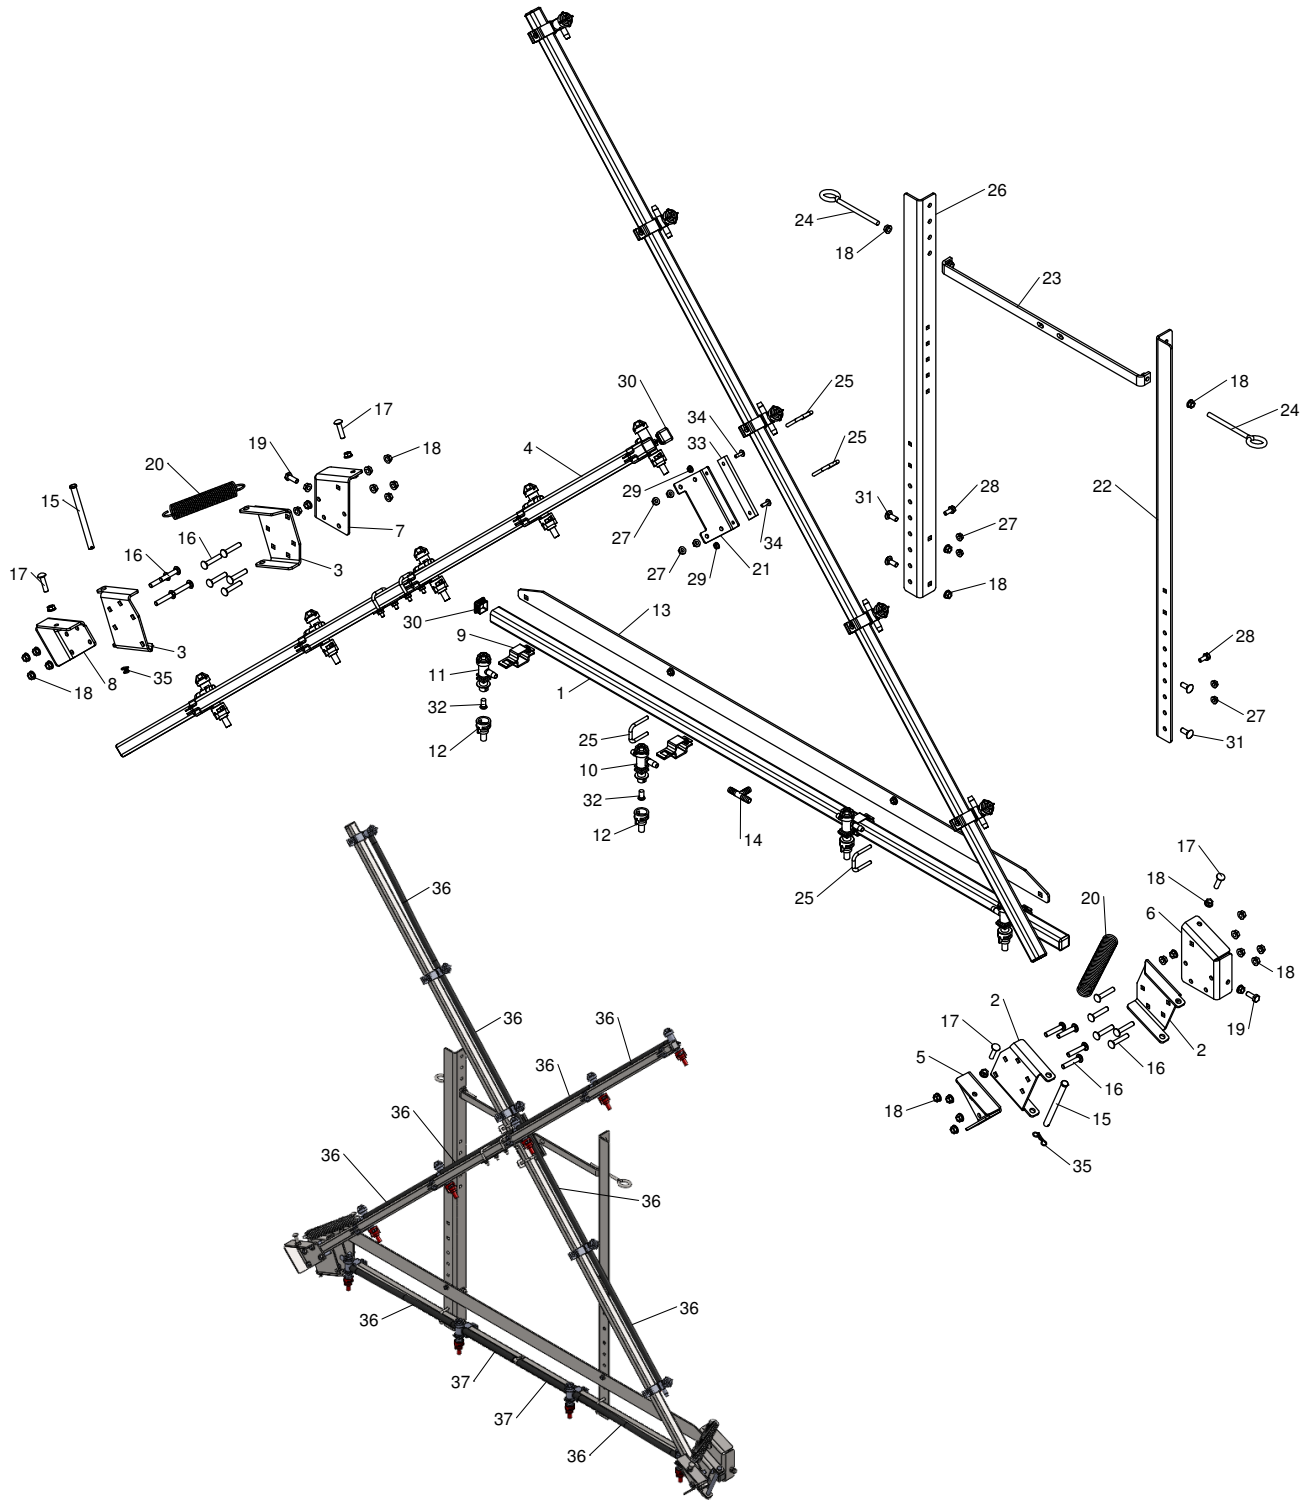

24' Folding Boom

24' Folding Boom

ITEM NO.	PART NUMBER	DESCRIPTION	QTY.	Note
1	5CS43751	Center Boom Tube 72"	1	
2	5CS43727	Boom Hinge Right	2	
3	5CS43728	Boom Hinge Left	2	
4	5CS43752	Side Boom Tube 96"	2	
5	5CS43730	Boom Hinge Backing Plate Outside RH	1	
6	5CS43729	Boom Hinge Backing Plate Inside RH	1	
7	5CS43731	Boom Hinge Backing Plate Inside LH	1	
8	5CS43732	Boom Hinge Backing Plate Outside LH	1	
9	5CS43737	1-1/4" Sq Boom Clamp	14	
10	5CS43595	Nozzle Body Dual Hose 1/2"	10	
11	5CS43658	Nozzle Body Single Hose 1/2"	4	
12	5CS43843	Air Induction Spray Tip 0.4 gpm	14	
13	5CS43735	Boom Brace	1	
14	5CS43420	Tee 1/2" Barb	1	
15	5CS43750	1/2" x 6" Clevis Pin	2	
16	5CS65082	3/8" x 2" Carriage Bolt	18	
17	03H1495	3/8" x 1-1/2" Carriage Bolt	4	
18	E55662	3/8" Flange Nut	42	
19	5CS65088	3/8" x "1 Hex Bolt	2	
20	5CS43749	Spring 1-1/4" x 6-1/2" x .162"	2	
21	5CS43761	Boom Stop Bracket	2	
22	5CS43763R	Boom Angle RH	1	
23	5CS43734	Bottom Brace	1	
24	5CS43768	Eyebolt 3/8" x 5"	2	
25	5CS43315	5/16" x 1-3/4" Square U-Bolt	6	
26	5CS43763L	Boom Angle LH	1	
27	A22698	5/16" Flange Nut	14	
28	5CS65007	5/16" x 3/4" Flange Bolt	2	
29	N10217	1/4" Flange Nut	4	
30	5CS43757	Plastic End Cap 1-1/4"	6	
31	03H1500	3/8" x 1" Carriage Bolt	4	
32	5CS43411	Spray Tip Screen	14	
33	5CS43993	Rubber 5/16" x 1-1/4" x 6"	2	