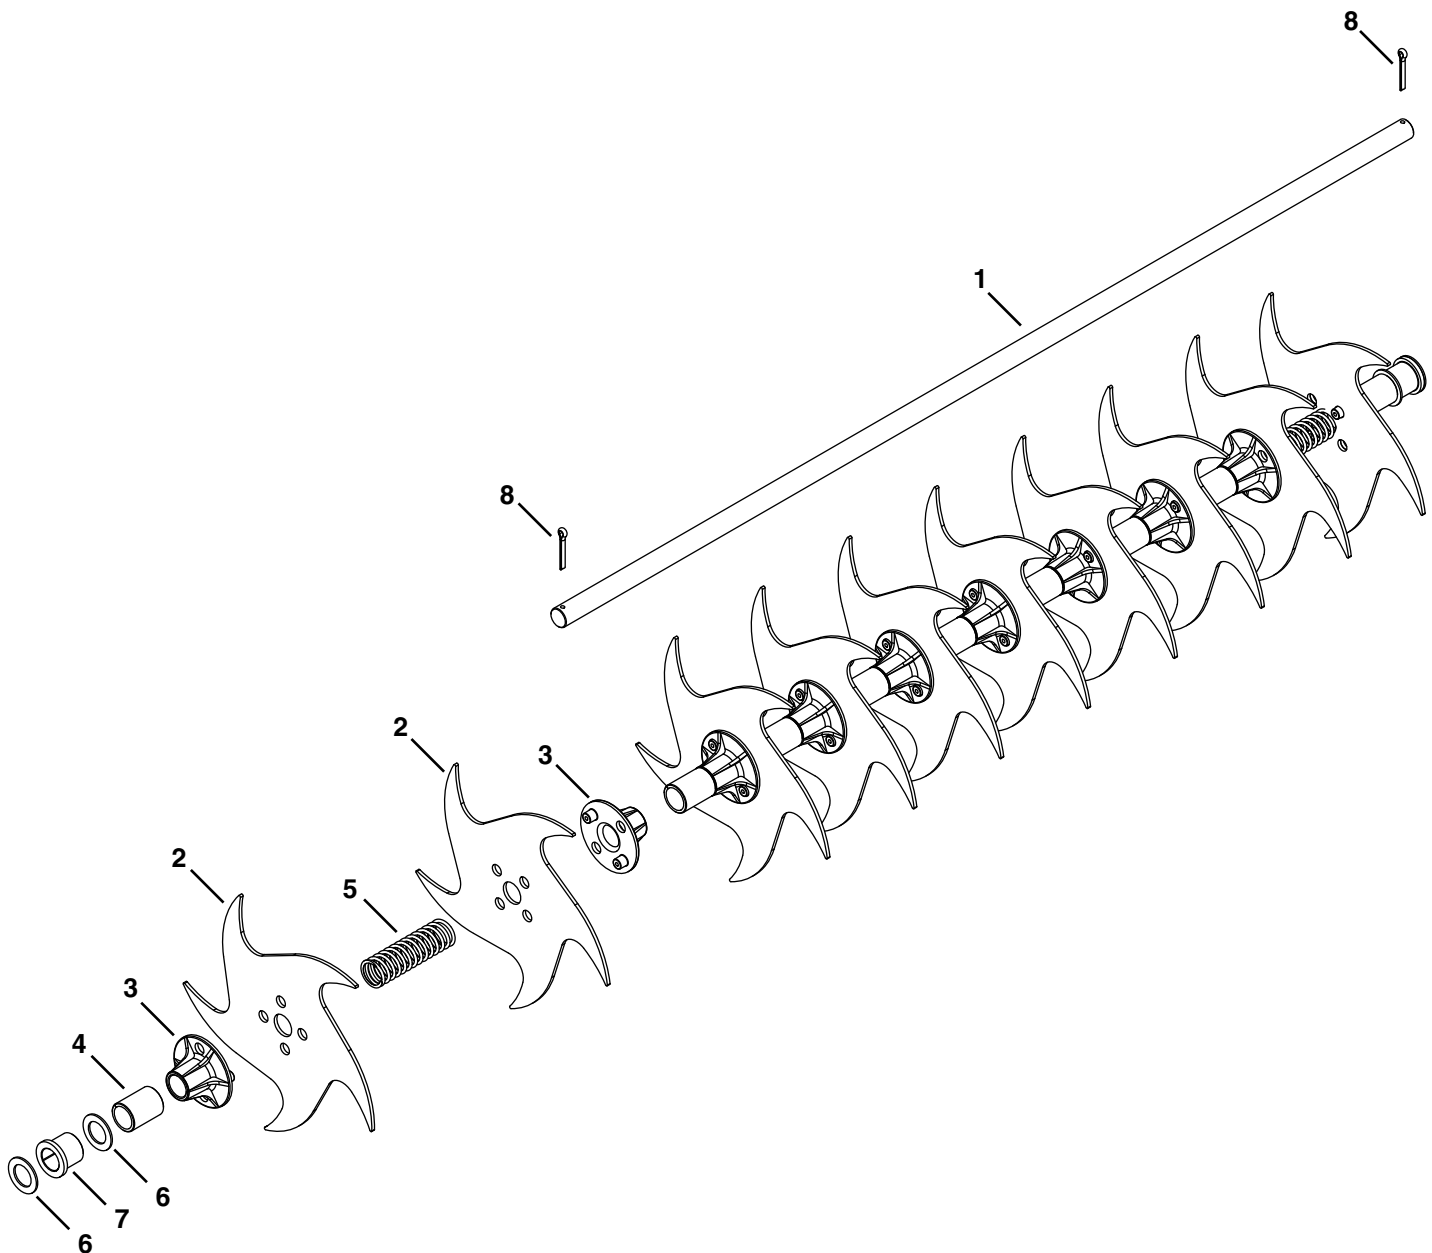

REPAIR PARTS FOR 45-04581 SPIKE AERATOR

REF	QTY	PART NO	DESCRIPTION	REF	QTY	PART NO	DESCRIPTION
1	1	26369	Shaft	6	4	1540-31	Washer, .78" x 1.25" x .062"
2	10	25429	Curved Spike Disk	7	2	44798	Flange Bearing
3	16	45148	Spike Disk Hub	8	2	41631	Cotter Pin 5/32" x 1-1/4"
4	9	44494	Spacer, .8" x 1" x 1.33"	1	1	40421	Owners Manual
5	2	47777	Compression Spring				