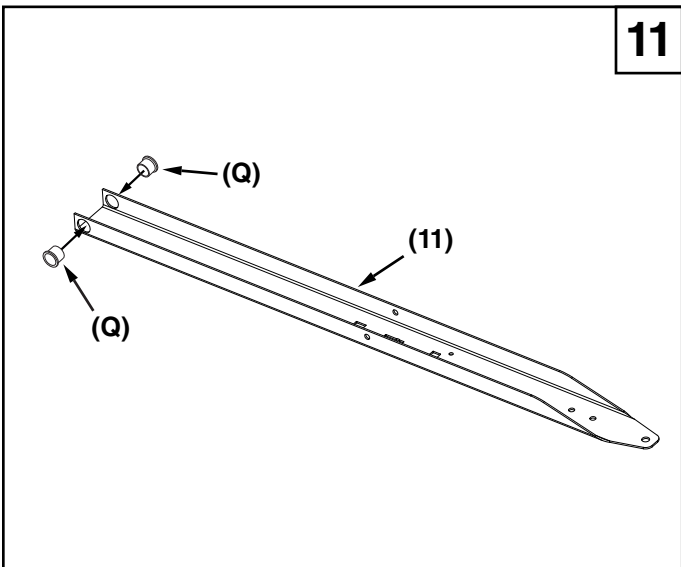

UTILITY 12 CART

45-01015-999

Want more information or assembly tips?

**Video
Instruction
Guide**

youtube.com/c/agrifab

45-01015-999

REF NO.	PART NO.	DESCRIPTION	QTY	REF NO.	PART NO.	DESCRIPTION	QTY
1	23985BL3	Cart Body	2	19	47189	1/4-20 Nylock Nut	31
2	23502BL3	Tailgate	1	20	43814	5/16-18 x 3/4" Truss Hd Bolt	12
3	43012	Bolt, Hex 1/4-20 X 3/4	4	21	46980	5/16-18 Hex Nut (SEMS)	2
4	23548	Tailgate Guide	2	22	43001	3/8-16 x 1" Hex Bolt	2
5	23492BL3	Front Panel	1	23	43343	1/8" Hair Cotter pin	1
6	25996BL3	Wheel Support	1	24	HA21362	3/8-16 Nylock Nut	2
7	24497BL1	Latch Stand Bracket	1	25	47408	Extension Spring	1
8	28258BL3	Foot Pedal Latch	1	26	47622	Spring Puller Tool	1
9	23687BL1	Hitch Bracket	1	27	47407	5/16-18 x 4" Hex Bolt	1
10	27716BL3	Draw Bar Tongue	1	28	47810	5/16-18 Nylock Nut	15
11	24896	Axle, Wheel 3/4" Dia	1	29	HA23638	Clevis Pin	1
12	23484BL3	Front Corner Cap	2	30	44798	Flanged Bearing	2
13	43008G	Wheel 16/4.00 x 8.00	2	31	25910	Axle Keeper	2
14	43010	1/8" dia x 1" Cotter Pin	2	32	24143BL1	Angle, LH Rear	1
15	43009	3/4" Flat Washer	6	33	24142BL1	Angle, Lower Rear	1
16	43631	Wheel Bearing	4	34	24144BL1	Angle, RH Rear	1
17	43014	Hub Cap	2		45952	Owners Manual	1
18	43866	1/4-20 x 5/8" Hex Bolt	25				