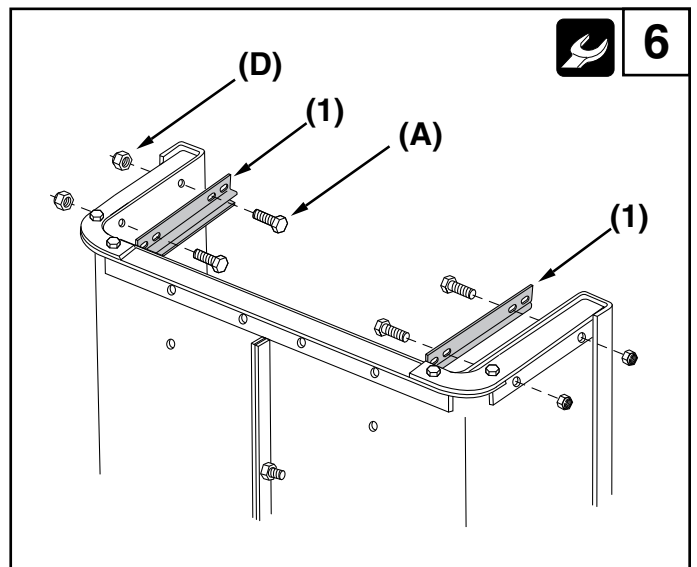

UTILITY 12 CART

45-01015-999

Want more information or assembly tips?

**Video
Instruction
Guide**

youtube.com/c/agrifab

45-01015-999

REF NO.	PART NO.	DESCRIPTION	QTY	REF NO.	PART NO.	DESCRIPTION	QTY
1	23985BL3	Cart Body	2	19	47189	1/4-20 Nylock Nut	31
2	23502BL3	Tailgate	1	20	43814	5/16-18 x 3/4" Truss Hd Bolt	12
3	43012	Bolt, Hex 1/4-20 X 3/4	4	21	46980	5/16-18 Hex Nut (SEMS)	2
4	23548	Tailgate Guide	2	22	43001	3/8-16 x 1" Hex Bolt	2
5	23492BL3	Front Panel	1	23	43343	1/8" Hair Cotter pin	1
6	25996BL3	Wheel Support	1	24	HA21362	3/8-16 Nylock Nut	2
7	24497BL1	Latch Stand Bracket	1	25	47408	Extension Spring	1
8	28258BL3	Foot Pedal Latch	1	26	47622	Spring Puller Tool	1
9	23687BL1	Hitch Bracket	1	27	47407	5/16-18 x 4" Hex Bolt	1
10	27716BL3	Draw Bar Tongue	1	28	47810	5/16-18 Nylock Nut	15
11	24896	Axle, Wheel 3/4" Dia	1	29	HA23638	Clevis Pin	1
12	23484BL3	Front Corner Cap	2	30	44798	Flanged Bearing	2
13	43008G	Wheel 16/4.00 x 8.00	2	31	25910	Axle Keeper	2
14	43010	1/8" dia x 1" Cotter Pin	2	32	24143BL1	Angle, LH Rear	1
15	43009	3/4" Flat Washer	6	33	24142BL1	Angle, Lower Rear	1
16	43631	Wheel Bearing	4	34	24144BL1	Angle, RH Rear	1
17	43014	Hub Cap	2		45952	Owners Manual	1
18	43866	1/4-20 x 5/8" Hex Bolt	25				