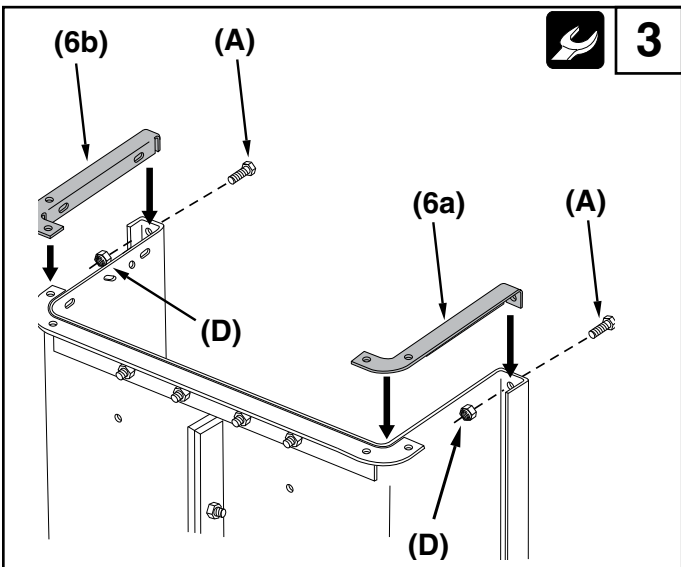

UTILITY 12 CART

45-01015-999

Want more information or assembly tips?

**Video
Instruction
Guide**

youtube.com/c/agrifab

45-01015-999

REF NO.	PART NO.	DESCRIPTION	QTY	REF NO.	PART NO.	DESCRIPTION	QTY
1	23985BL3	Cart Body	2	19	47189	1/4-20 Nylock Nut	31
2	23502BL3	Tailgate	1	20	43814	5/16-18 x 3/4" Truss Hd Bolt	12
3	43012	Bolt, Hex 1/4-20 X 3/4	4	21	46980	5/16-18 Hex Nut (SEMS)	2
4	23548	Tailgate Guide	2	22	43001	3/8-16 x 1" Hex Bolt	2
5	23492BL3	Front Panel	1	23	43343	1/8" Hair Cotter pin	1
6	25996BL3	Wheel Support	1	24	HA21362	3/8-16 Nylock Nut	2
7	24497BL1	Latch Stand Bracket	1	25	47408	Extension Spring	1
8	28258BL3	Foot Pedal Latch	1	26	47622	Spring Puller Tool	1
9	23687BL1	Hitch Bracket	1	27	47407	5/16-18 x 4" Hex Bolt	1
10	27716BL3	Draw Bar Tongue	1	28	47810	5/16-18 Nylock Nut	15
11	24896	Axle, Wheel 3/4" Dia	1	29	HA23638	Clevis Pin	1
12	23484BL3	Front Corner Cap	2	30	44798	Flanged Bearing	2
13	43008G	Wheel 16/4.00 x 8.00	2	31	25910	Axle Keeper	2
14	43010	1/8" dia x 1" Cotter Pin	2	32	24143BL1	Angle, LH Rear	1
15	43009	3/4" Flat Washer	6	33	24142BL1	Angle, Lower Rear	1
16	43631	Wheel Bearing	4	34	24144BL1	Angle, RH Rear	1
17	43014	Hub Cap	2		45952	Owners Manual	1
18	43866	1/4-20 x 5/8" Hex Bolt	25				