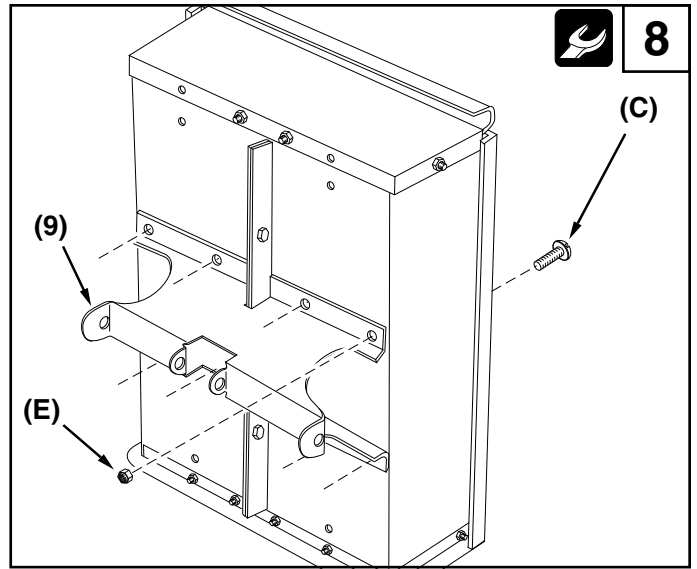

UTILITY 12 CART

45-01015-999

Want more information or assembly tips?

**Video
Instruction
Guide**

youtube.com/c/agrifab

45-01015-999

REF NO.	PART NO.	DESCRIPTION	QTY	REF NO.	PART NO.	DESCRIPTION	QTY
1	23985BL3	Cart Body	2	19	47189	1/4-20 Nylock Nut	31
2	23502BL3	Tailgate	1	20	43814	5/16-18 x 3/4" Truss Hd Bolt	12
3	43012	Bolt, Hex 1/4-20 X 3/4	4	21	46980	5/16-18 Hex Nut (SEMS)	2
4	23548	Tailgate Guide	2	22	43001	3/8-16 x 1" Hex Bolt	2
5	23492BL3	Front Panel	1	23	43343	1/8" Hair Cotter pin	1
6	25996BL3	Wheel Support	1	24	HA21362	3/8-16 Nylock Nut	2
7	24497BL1	Latch Stand Bracket	1	25	47408	Extension Spring	1
8	28258BL3	Foot Pedal Latch	1	26	47622	Spring Puller Tool	1
9	23687BL1	Hitch Bracket	1	27	47407	5/16-18 x 4" Hex Bolt	1
10	27716BL3	Draw Bar Tongue	1	28	47810	5/16-18 Nylock Nut	15
11	24896	Axle, Wheel 3/4" Dia	1	29	HA23638	Clevis Pin	1
12	23484BL3	Front Corner Cap	2	30	44798	Flanged Bearing	2
13	43008G	Wheel 16/4.00 x 8.00	2	31	25910	Axle Keeper	2
14	43010	1/8" dia x 1" Cotter Pin	2	32	24143BL1	Angle, LH Rear	1
15	43009	3/4" Flat Washer	6	33	24142BL1	Angle, Lower Rear	1
16	43631	Wheel Bearing	4	34	24144BL1	Angle, RH Rear	1
17	43014	Hub Cap	2		45952	Owners Manual	1
18	43866	1/4-20 x 5/8" Hex Bolt	25				