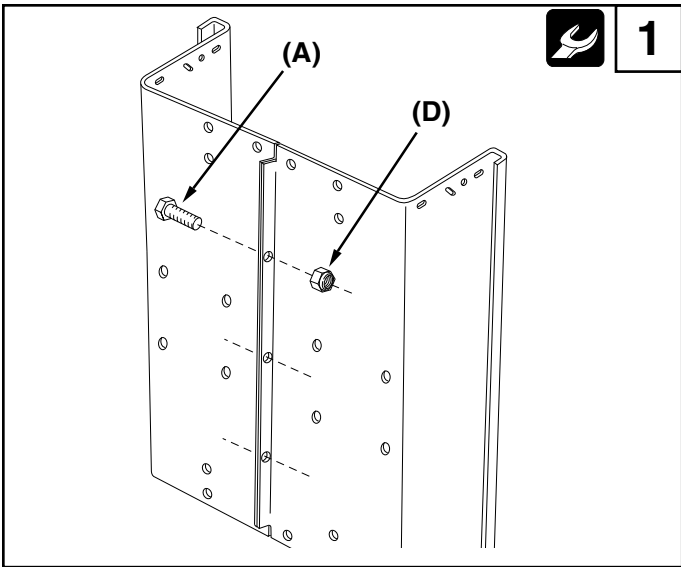

UTILITY 12 CART

45-01015-999

Want more information or assembly tips?

**Video
Instruction
Guide**

youtube.com/c/agrifab

45-01015-999

REF NO.	PART NO.	DESCRIPTION	QTY	REF NO.	PART NO.	DESCRIPTION	QTY
1	23985BL3	Cart Body	2	19	47189	1/4-20 Nylock Nut	31
2	23502BL3	Tailgate	1	20	43814	5/16-18 x 3/4" Truss Hd Bolt	12
3	43012	Bolt, Hex 1/4-20 X 3/4	4	21	46980	5/16-18 Hex Nut (SEMS)	2
4	23548	Tailgate Guide	2	22	43001	3/8-16 x 1" Hex Bolt	2
5	23492BL3	Front Panel	1	23	43343	1/8" Hair Cotter pin	1
6	25996BL3	Wheel Support	1	24	HA21362	3/8-16 Nylock Nut	2
7	24497BL1	Latch Stand Bracket	1	25	47408	Extension Spring	1
8	28258BL3	Foot Pedal Latch	1	26	47622	Spring Puller Tool	1
9	23687BL1	Hitch Bracket	1	27	47407	5/16-18 x 4" Hex Bolt	1
10	27716BL3	Draw Bar Tongue	1	28	47810	5/16-18 Nylock Nut	15
11	24896	Axle, Wheel 3/4" Dia	1	29	HA23638	Clevis Pin	1
12	23484BL3	Front Corner Cap	2	30	44798	Flanged Bearing	2
13	43008G	Wheel 16/4.00 x 8.00	2	31	25910	Axle Keeper	2
14	43010	1/8" dia x 1" Cotter Pin	2	32	24143BL1	Angle, LH Rear	1
15	43009	3/4" Flat Washer	6	33	24142BL1	Angle, Lower Rear	1
16	43631	Wheel Bearing	4	34	24144BL1	Angle, RH Rear	1
17	43014	Hub Cap	2		45952	Owners Manual	1
18	43866	1/4-20 x 5/8" Hex Bolt	25				