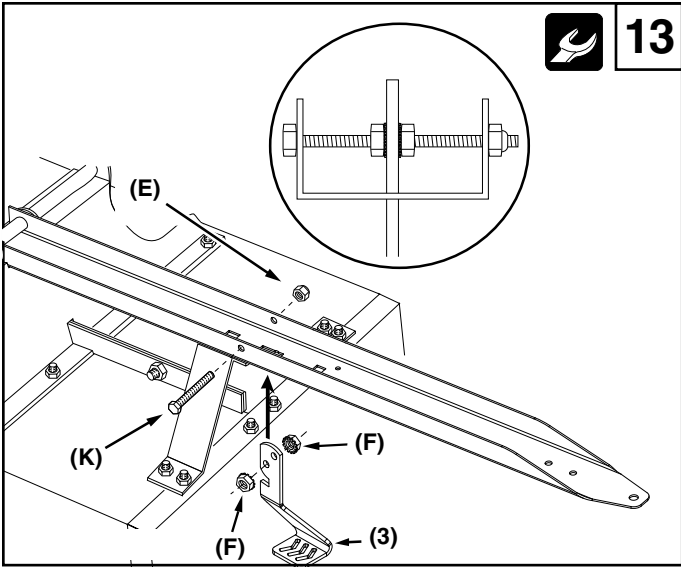

UTILITY 12 CART

45-01015-999

Want more information or assembly tips?

**Video
Instruction
Guide**

youtube.com/c/agrifab

45-01015-999

REF NO.	PART NO.	DESCRIPTION	QTY	REF NO.	PART NO.	DESCRIPTION	QTY
1	23985BL3	Cart Body	2	19	47189	1/4-20 Nylock Nut	31
2	23502BL3	Tailgate	1	20	43814	5/16-18 x 3/4" Truss Hd Bolt	12
3	43012	Bolt, Hex 1/4-20 X 3/4	4	21	46980	5/16-18 Hex Nut (SEMS)	2
4	23548	Tailgate Guide	2	22	43001	3/8-16 x 1" Hex Bolt	2
5	23492BL3	Front Panel	1	23	43343	1/8" Hair Cotter pin	1
6	25996BL3	Wheel Support	1	24	HA21362	3/8-16 Nylock Nut	2
7	24497BL1	Latch Stand Bracket	1	25	47408	Extension Spring	1
8	28258BL3	Foot Pedal Latch	1	26	47622	Spring Puller Tool	1
9	23687BL1	Hitch Bracket	1	27	47407	5/16-18 x 4" Hex Bolt	1
10	27716BL3	Draw Bar Tongue	1	28	47810	5/16-18 Nylock Nut	15
11	24896	Axle, Wheel 3/4" Dia	1	29	HA23638	Clevis Pin	1
12	23484BL3	Front Corner Cap	2	30	44798	Flanged Bearing	2
13	43008G	Wheel 16/4.00 x 8.00	2	31	25910	Axle Keeper	2
14	43010	1/8" dia x 1" Cotter Pin	2	32	24143BL1	Angle, LH Rear	1
15	43009	3/4" Flat Washer	6	33	24142BL1	Angle, Lower Rear	1
16	43631	Wheel Bearing	4	34	24144BL1	Angle, RH Rear	1
17	43014	Hub Cap	2		45952	Owners Manual	1
18	43866	1/4-20 x 5/8" Hex Bolt	25				