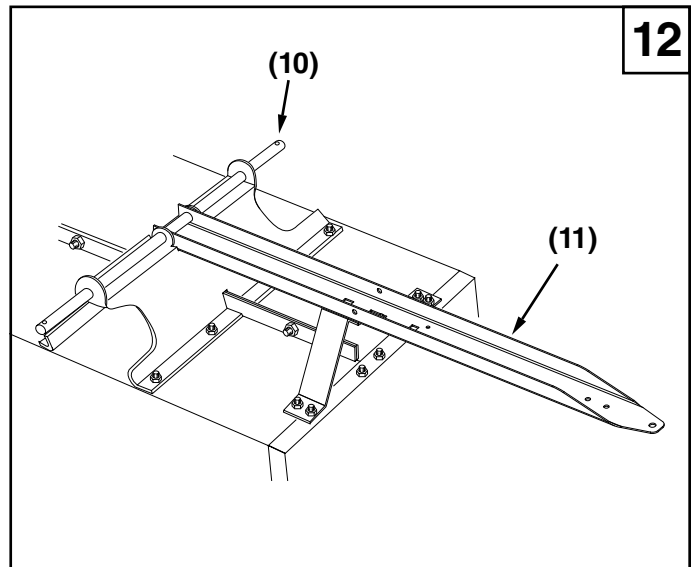

UTILITY 12 CART

45-01015-999

Want more information or assembly tips?

**Video
Instruction
Guide**

youtube.com/c/agrifab

45-01015-999

REF NO.	PART NO.	DESCRIPTION	QTY	REF NO.	PART NO.	DESCRIPTION	QTY
1	23985BL3	Cart Body	2	19	47189	1/4-20 Nylock Nut	31
2	23502BL3	Tailgate	1	20	43814	5/16-18 x 3/4" Truss Hd Bolt	12
3	43012	Bolt, Hex 1/4-20 X 3/4	4	21	46980	5/16-18 Hex Nut (SEMS)	2
4	23548	Tailgate Guide	2	22	43001	3/8-16 x 1" Hex Bolt	2
5	23492BL3	Front Panel	1	23	43343	1/8" Hair Cotter pin	1
6	25996BL3	Wheel Support	1	24	HA21362	3/8-16 Nylock Nut	2
7	24497BL1	Latch Stand Bracket	1	25	47408	Extension Spring	1
8	28258BL3	Foot Pedal Latch	1	26	47622	Spring Puller Tool	1
9	23687BL1	Hitch Bracket	1	27	47407	5/16-18 x 4" Hex Bolt	1
10	27716BL3	Draw Bar Tongue	1	28	47810	5/16-18 Nylock Nut	15
11	24896	Axle, Wheel 3/4" Dia	1	29	HA23638	Clevis Pin	1
12	23484BL3	Front Corner Cap	2	30	44798	Flanged Bearing	2
13	43008G	Wheel 16/4.00 x 8.00	2	31	25910	Axle Keeper	2
14	43010	1/8" dia x 1" Cotter Pin	2	32	24143BL1	Angle, LH Rear	1
15	43009	3/4" Flat Washer	6	33	24142BL1	Angle, Lower Rear	1
16	43631	Wheel Bearing	4	34	24144BL1	Angle, RH Rear	1
17	43014	Hub Cap	2		45952	Owners Manual	1
18	43866	1/4-20 x 5/8" Hex Bolt	25				