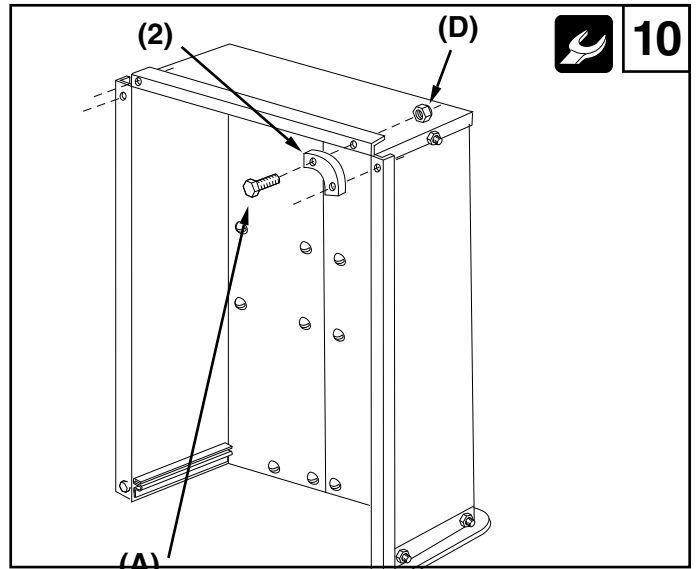

UTILITY 12 CART

45-01015-999

Want more information or assembly tips?

**Video
Instruction
Guide**

youtube.com/c/agrifab

45-01015-999

REF NO.	PART NO.	DESCRIPTION	QTY	REF NO.	PART NO.	DESCRIPTION	QTY
1	23985BL3	Cart Body	2	19	47189	1/4-20 Nylock Nut	31
2	23502BL3	Tailgate	1	20	43814	5/16-18 x 3/4" Truss Hd Bolt	12
3	43012	Bolt, Hex 1/4-20 X 3/4	4	21	46980	5/16-18 Hex Nut (SEMS)	2
4	23548	Tailgate Guide	2	22	43001	3/8-16 x 1" Hex Bolt	2
5	23492BL3	Front Panel	1	23	43343	1/8" Hair Cotter pin	1
6	25996BL3	Wheel Support	1	24	HA21362	3/8-16 Nylock Nut	2
7	24497BL1	Latch Stand Bracket	1	25	47408	Extension Spring	1
8	28258BL3	Foot Pedal Latch	1	26	47622	Spring Puller Tool	1
9	23687BL1	Hitch Bracket	1	27	47407	5/16-18 x 4" Hex Bolt	1
10	27716BL3	Draw Bar Tongue	1	28	47810	5/16-18 Nylock Nut	15
11	24896	Axle, Wheel 3/4" Dia	1	29	HA23638	Clevis Pin	1
12	23484BL3	Front Corner Cap	2	30	44798	Flanged Bearing	2
13	43008G	Wheel 16/4.00 x 8.00	2	31	25910	Axle Keeper	2
14	43010	1/8" dia x 1" Cotter Pin	2	32	24143BL1	Angle, LH Rear	1
15	43009	3/4" Flat Washer	6	33	24142BL1	Angle, Lower Rear	1
16	43631	Wheel Bearing	4	34	24144BL1	Angle, RH Rear	1
17	43014	Hub Cap	2		45952	Owners Manual	1
18	43866	1/4-20 x 5/8" Hex Bolt	25				