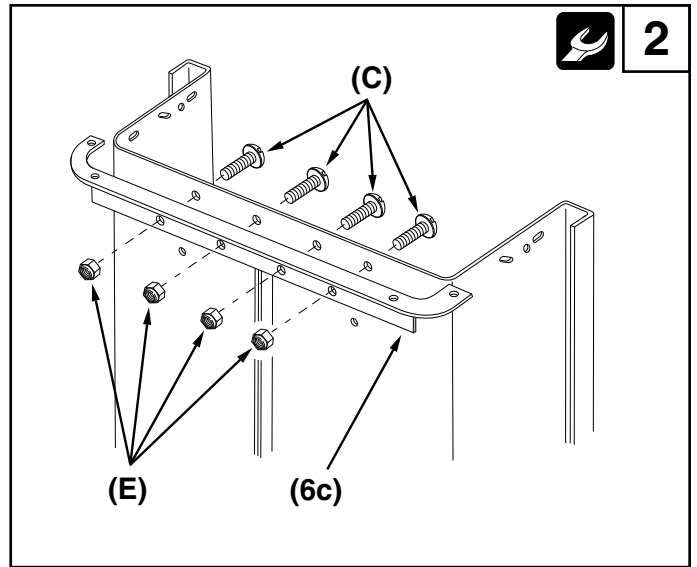

UTILITY 12 CART

45-01015-999

Want more information or assembly tips?

**Video
Instruction
Guide**

youtube.com/c/agrifab

45-01015-999

REF NO.	PART NO.	DESCRIPTION	QTY	REF NO.	PART NO.	DESCRIPTION	QTY
1	23985BL3	Cart Body	2	19	47189	1/4-20 Nylock Nut	31
2	23502BL3	Tailgate	1	20	43814	5/16-18 x 3/4" Truss Hd Bolt	12
3	43012	Bolt, Hex 1/4-20 X 3/4	4	21	46980	5/16-18 Hex Nut (SEMS)	2
4	23548	Tailgate Guide	2	22	43001	3/8-16 x 1" Hex Bolt	2
5	23492BL3	Front Panel	1	23	43343	1/8" Hair Cotter pin	1
6	25996BL3	Wheel Support	1	24	HA21362	3/8-16 Nylock Nut	2
7	24497BL1	Latch Stand Bracket	1	25	47408	Extension Spring	1
8	28258BL3	Foot Pedal Latch	1	26	47622	Spring Puller Tool	1
9	23687BL1	Hitch Bracket	1	27	47407	5/16-18 x 4" Hex Bolt	1
10	27716BL3	Draw Bar Tongue	1	28	47810	5/16-18 Nylock Nut	15
11	24896	Axle, Wheel 3/4" Dia	1	29	HA23638	Clevis Pin	1
12	23484BL3	Front Corner Cap	2	30	44798	Flanged Bearing	2
13	43008G	Wheel 16/4.00 x 8.00	2	31	25910	Axle Keeper	2
14	43010	1/8" dia x 1" Cotter Pin	2	32	24143BL1	Angle, LH Rear	1
15	43009	3/4" Flat Washer	6	33	24142BL1	Angle, Lower Rear	1
16	43631	Wheel Bearing	4	34	24144BL1	Angle, RH Rear	1
17	43014	Hub Cap	2		45952	Owners Manual	1
18	43866	1/4-20 x 5/8" Hex Bolt	25				