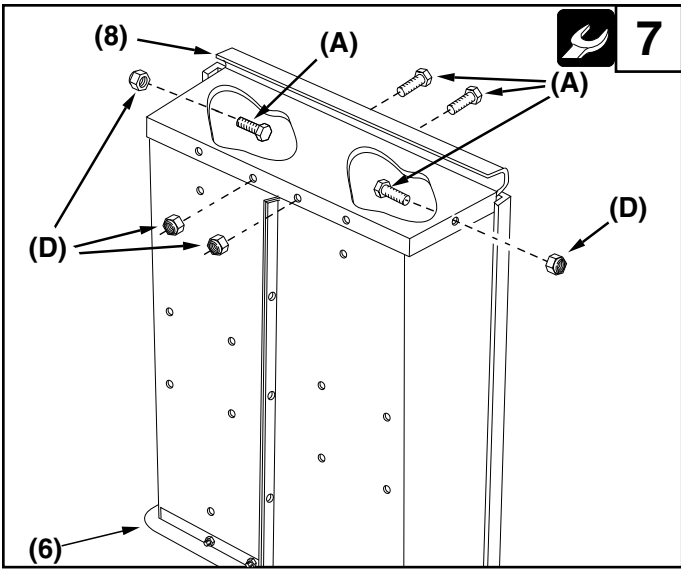

UTILITY 12 CART

45-01015-999

Want more information or assembly tips?

**Video
Instruction
Guide**

youtube.com/c/agrifab

45-01015-999

REF NO.	PART NO.	DESCRIPTION	QTY	REF NO.	PART NO.	DESCRIPTION	QTY
1	23985BL3	Cart Body	2	19	47189	1/4-20 Nylock Nut	31
2	23502BL3	Tailgate	1	20	43814	5/16-18 x 3/4" Truss Hd Bolt	12
3	43012	Bolt, Hex 1/4-20 X 3/4	4	21	46980	5/16-18 Hex Nut (SEMS)	2
4	23548	Tailgate Guide	2	22	43001	3/8-16 x 1" Hex Bolt	2
5	23492BL3	Front Panel	1	23	43343	1/8" Hair Cotter pin	1
6	25996BL3	Wheel Support	1	24	HA21362	3/8-16 Nylock Nut	2
7	24497BL1	Latch Stand Bracket	1	25	47408	Extension Spring	1
8	28258BL3	Foot Pedal Latch	1	26	47622	Spring Puller Tool	1
9	23687BL1	Hitch Bracket	1	27	47407	5/16-18 x 4" Hex Bolt	1
10	27716BL3	Draw Bar Tongue	1	28	47810	5/16-18 Nylock Nut	15
11	24896	Axle, Wheel 3/4" Dia	1	29	HA23638	Clevis Pin	1
12	23484BL3	Front Corner Cap	2	30	44798	Flanged Bearing	2
13	43008G	Wheel 16/4.00 x 8.00	2	31	25910	Axle Keeper	2
14	43010	1/8" dia x 1" Cotter Pin	2	32	24143BL1	Angle, LH Rear	1
15	43009	3/4" Flat Washer	6	33	24142BL1	Angle, Lower Rear	1
16	43631	Wheel Bearing	4	34	24144BL1	Angle, RH Rear	1
17	43014	Hub Cap	2		45952	Owners Manual	1
18	43866	1/4-20 x 5/8" Hex Bolt	25				