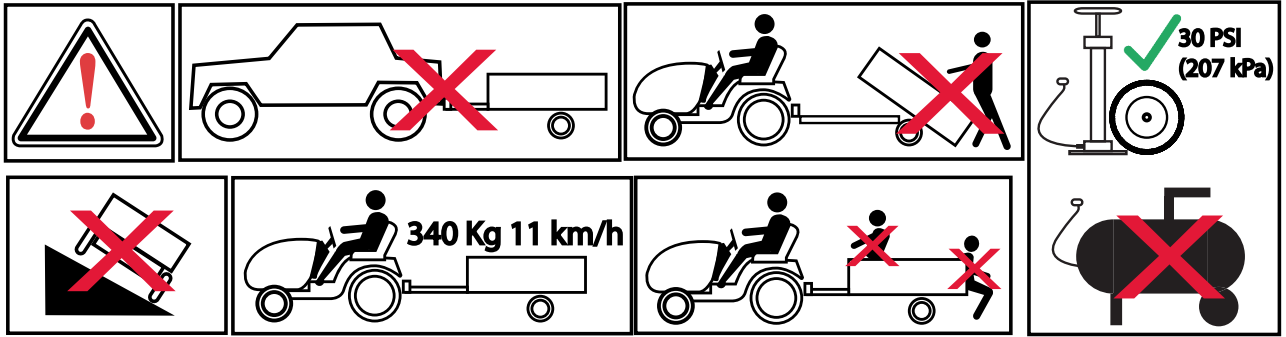

UTILITY 12 CART

45-01015-999

Want more information or assembly tips?

**Video
Instruction
Guide**

youtube.com/c/agrifab

45-01015-999

REF NO.	PART NO.	DESCRIPTION	QTY	REF NO.	PART NO.	DESCRIPTION	QTY
1	23985BL3	Cart Body	2	19	47189	1/4-20 Nylock Nut	31
2	23502BL3	Tailgate	1	20	43814	5/16-18 x 3/4" Truss Hd Bolt	12
3	43012	Bolt, Hex 1/4-20 X 3/4	4	21	46980	5/16-18 Hex Nut (SEMS)	2
4	23548	Tailgate Guide	2	22	43001	3/8-16 x 1" Hex Bolt	2
5	23492BL3	Front Panel	1	23	43343	1/8" Hair Cotter pin	1
6	25996BL3	Wheel Support	1	24	HA21362	3/8-16 Nylock Nut	2
7	24497BL1	Latch Stand Bracket	1	25	47408	Extension Spring	1
8	28258BL3	Foot Pedal Latch	1	26	47622	Spring Puller Tool	1
9	23687BL1	Hitch Bracket	1	27	47407	5/16-18 x 4" Hex Bolt	1
10	27716BL3	Draw Bar Tongue	1	28	47810	5/16-18 Nylock Nut	15
11	24896	Axle, Wheel 3/4" Dia	1	29	HA23638	Clevis Pin	1
12	23484BL3	Front Corner Cap	2	30	44798	Flanged Bearing	2
13	43008G	Wheel 16/4.00 x 8.00	2	31	25910	Axle Keeper	2
14	43010	1/8" dia x 1" Cotter Pin	2	32	24143BL1	Angle, LH Rear	1
15	43009	3/4" Flat Washer	6	33	24142BL1	Angle, Lower Rear	1
16	43631	Wheel Bearing	4	34	24144BL1	Angle, RH Rear	1
17	43014	Hub Cap	2		45952	Owners Manual	1
18	43866	1/4-20 x 5/8" Hex Bolt	25				