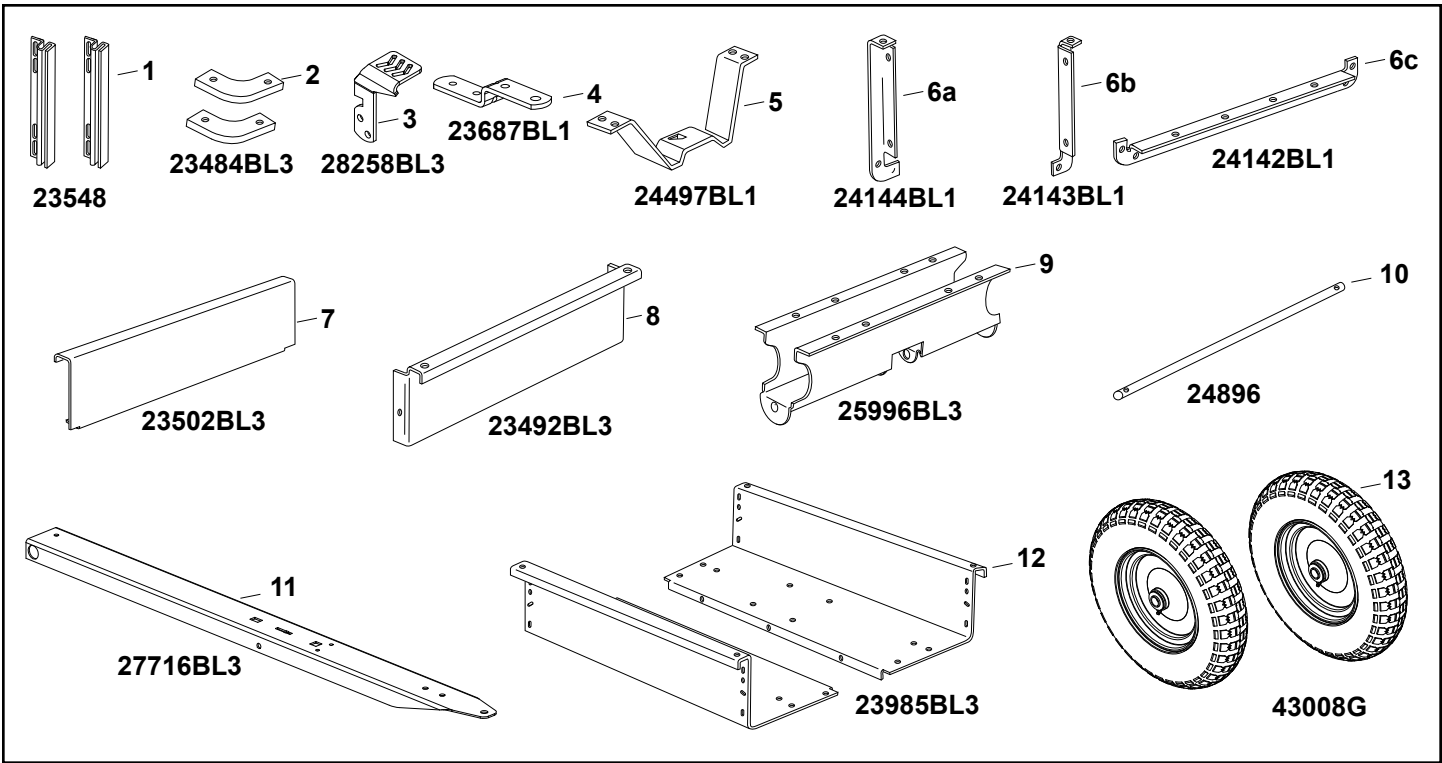

UTILITY 12 CART

45-01015-999

Want more information or assembly tips?

**Video
Instruction
Guide**

youtube.com/c/agrifab

45-01015-999

REF NO.	PART NO.	DESCRIPTION	QTY	REF NO.	PART NO.	DESCRIPTION	QTY
1	23985BL3	Cart Body	2	19	47189	1/4-20 Nylock Nut	31
2	23502BL3	Tailgate	1	20	43814	5/16-18 x 3/4" Truss Hd Bolt	12
3	43012	Bolt, Hex 1/4-20 X 3/4	4	21	46980	5/16-18 Hex Nut (SEMS)	2
4	23548	Tailgate Guide	2	22	43001	3/8-16 x 1" Hex Bolt	2
5	23492BL3	Front Panel	1	23	43343	1/8" Hair Cotter pin	1
6	25996BL3	Wheel Support	1	24	HA21362	3/8-16 Nylock Nut	2
7	24497BL1	Latch Stand Bracket	1	25	47408	Extension Spring	1
8	28258BL3	Foot Pedal Latch	1	26	47622	Spring Puller Tool	1
9	23687BL1	Hitch Bracket	1	27	47407	5/16-18 x 4" Hex Bolt	1
10	27716BL3	Draw Bar Tongue	1	28	47810	5/16-18 Nylock Nut	15
11	24896	Axle, Wheel 3/4" Dia	1	29	HA23638	Clevis Pin	1
12	23484BL3	Front Corner Cap	2	30	44798	Flanged Bearing	2
13	43008G	Wheel 16/4.00 x 8.00	2	31	25910	Axle Keeper	2
14	43010	1/8" dia x 1" Cotter Pin	2	32	24143BL1	Angle, LH Rear	1
15	43009	3/4" Flat Washer	6	33	24142BL1	Angle, Lower Rear	1
16	43631	Wheel Bearing	4	34	24144BL1	Angle, RH Rear	1
17	43014	Hub Cap	2		45952	Owners Manual	1
18	43866	1/4-20 x 5/8" Hex Bolt	25				