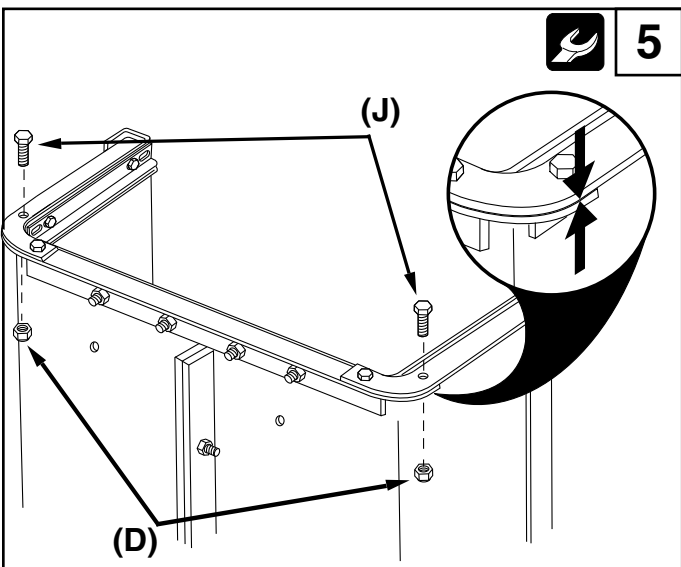

UTILITY 12 CART

45-01015-999

Want more information or assembly tips?

**Video
Instruction
Guide**

youtube.com/c/agrifab

45-01015-999

REF NO.	PART NO.	DESCRIPTION	QTY	REF NO.	PART NO.	DESCRIPTION	QTY
1	23985BL3	Cart Body	2	19	47189	1/4-20 Nylock Nut	31
2	23502BL3	Tailgate	1	20	43814	5/16-18 x 3/4" Truss Hd Bolt	12
3	43012	Bolt, Hex 1/4-20 X 3/4	4	21	46980	5/16-18 Hex Nut (SEMS)	2
4	23548	Tailgate Guide	2	22	43001	3/8-16 x 1" Hex Bolt	2
5	23492BL3	Front Panel	1	23	43343	1/8" Hair Cotter pin	1
6	25996BL3	Wheel Support	1	24	HA21362	3/8-16 Nylock Nut	2
7	24497BL1	Latch Stand Bracket	1	25	47408	Extension Spring	1
8	28258BL3	Foot Pedal Latch	1	26	47622	Spring Puller Tool	1
9	23687BL1	Hitch Bracket	1	27	47407	5/16-18 x 4" Hex Bolt	1
10	27716BL3	Draw Bar Tongue	1	28	47810	5/16-18 Nylock Nut	15
11	24896	Axle, Wheel 3/4" Dia	1	29	HA23638	Clevis Pin	1
12	23484BL3	Front Corner Cap	2	30	44798	Flanged Bearing	2
13	43008G	Wheel 16/4.00 x 8.00	2	31	25910	Axle Keeper	2
14	43010	1/8" dia x 1" Cotter Pin	2	32	24143BL1	Angle, LH Rear	1
15	43009	3/4" Flat Washer	6	33	24142BL1	Angle, Lower Rear	1
16	43631	Wheel Bearing	4	34	24144BL1	Angle, RH Rear	1
17	43014	Hub Cap	2		45952	Owners Manual	1
18	43866	1/4-20 x 5/8" Hex Bolt	25				