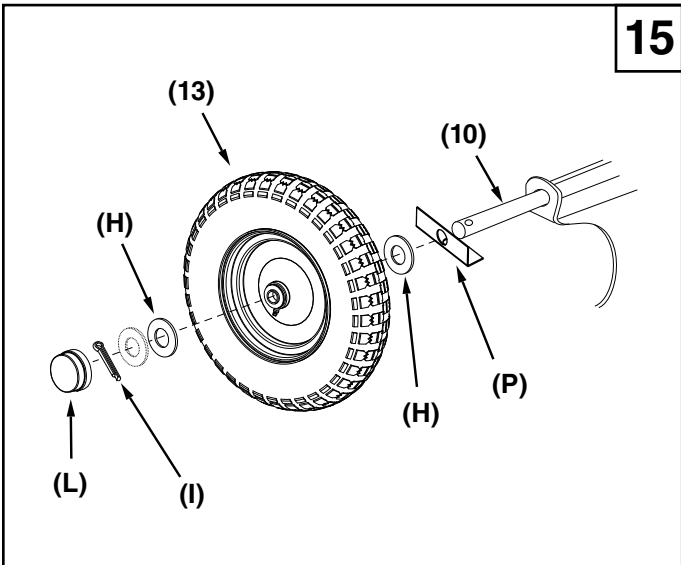

UTILITY 12 CART

45-01015-999

Want more information or assembly tips?

**Video
Instruction
Guide**

youtube.com/c/agrifab

45-01015-999

REF NO.	PART NO.	DESCRIPTION	QTY	REF NO.	PART NO.	DESCRIPTION	QTY
1	23985BL3	Cart Body	2	19	47189	1/4-20 Nylock Nut	31
2	23502BL3	Tailgate	1	20	43814	5/16-18 x 3/4" Truss Hd Bolt	12
3	43012	Bolt, Hex 1/4-20 X 3/4	4	21	46980	5/16-18 Hex Nut (SEMS)	2
4	23548	Tailgate Guide	2	22	43001	3/8-16 x 1" Hex Bolt	2
5	23492BL3	Front Panel	1	23	43343	1/8" Hair Cotter pin	1
6	25996BL3	Wheel Support	1	24	HA21362	3/8-16 Nylock Nut	2
7	24497BL1	Latch Stand Bracket	1	25	47408	Extension Spring	1
8	28258BL3	Foot Pedal Latch	1	26	47622	Spring Puller Tool	1
9	23687BL1	Hitch Bracket	1	27	47407	5/16-18 x 4" Hex Bolt	1
10	27716BL3	Draw Bar Tongue	1	28	47810	5/16-18 Nylock Nut	15
11	24896	Axle, Wheel 3/4" Dia	1	29	HA23638	Clevis Pin	1
12	23484BL3	Front Corner Cap	2	30	44798	Flanged Bearing	2
13	43008G	Wheel 16/4.00 x 8.00	2	31	25910	Axle Keeper	2
14	43010	1/8" dia x 1" Cotter Pin	2	32	24143BL1	Angle, LH Rear	1
15	43009	3/4" Flat Washer	6	33	24142BL1	Angle, Lower Rear	1
16	43631	Wheel Bearing	4	34	24144BL1	Angle, RH Rear	1
17	43014	Hub Cap	2		45952	Owners Manual	1
18	43866	1/4-20 x 5/8" Hex Bolt	25				