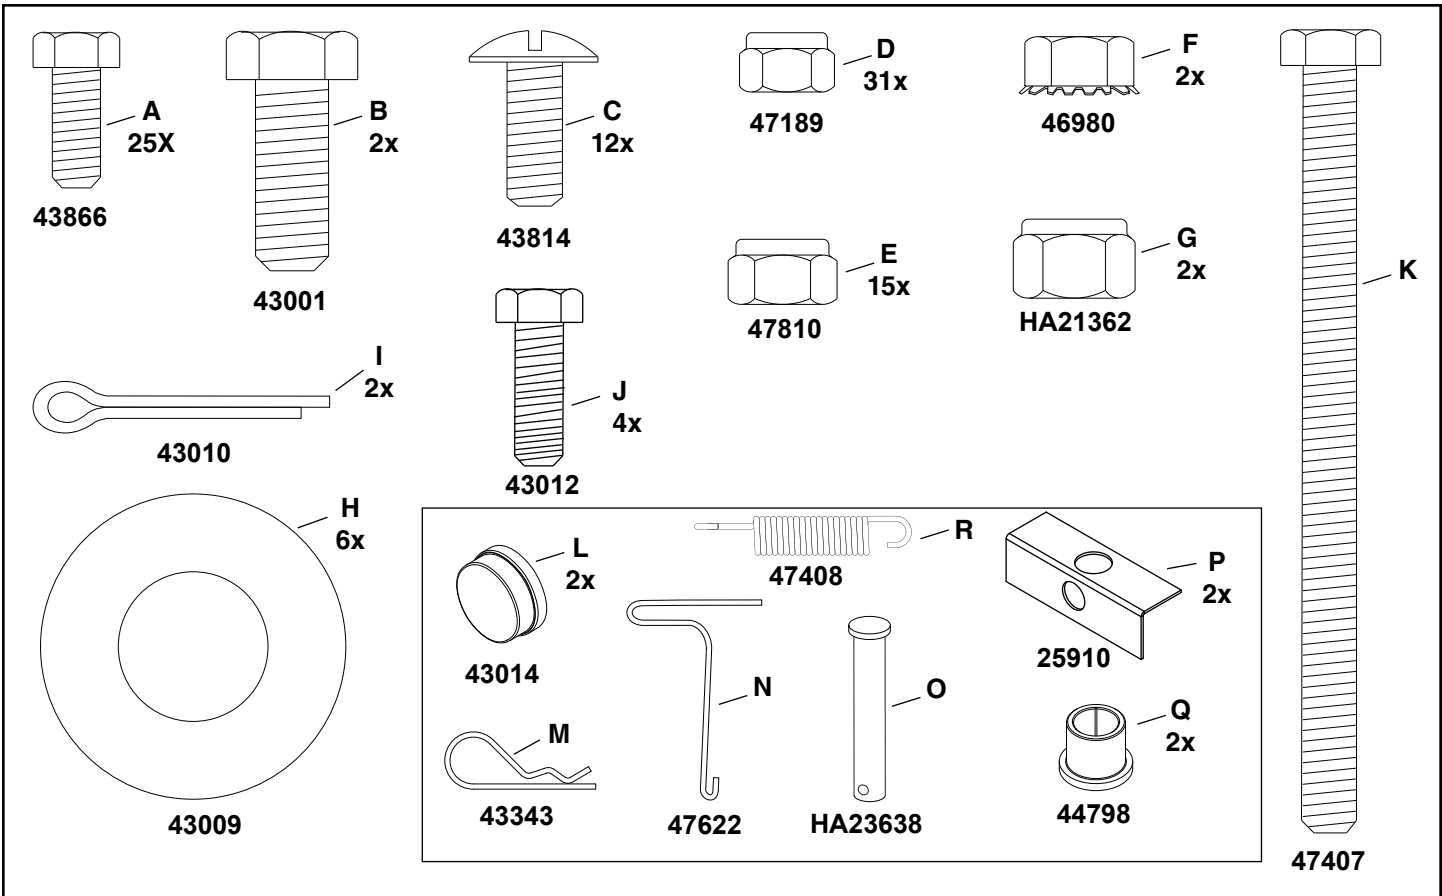

UTILITY 12 CART

45-01015-999

Want more information or assembly tips?

**Video
Instruction
Guide**

youtube.com/c/agrifab

45-01015-999

REF NO.	PART NO.	DESCRIPTION	QTY	REF NO.	PART NO.	DESCRIPTION	QTY
1	23985BL3	Cart Body	2	19	47189	1/4-20 Nylock Nut	31
2	23502BL3	Tailgate	1	20	43814	5/16-18 x 3/4" Truss Hd Bolt	12
3	43012	Bolt, Hex 1/4-20 X 3/4	4	21	46980	5/16-18 Hex Nut (SEMS)	2
4	23548	Tailgate Guide	2	22	43001	3/8-16 x 1" Hex Bolt	2
5	23492BL3	Front Panel	1	23	43343	1/8" Hair Cotter pin	1
6	25996BL3	Wheel Support	1	24	HA21362	3/8-16 Nylock Nut	2
7	24497BL1	Latch Stand Bracket	1	25	47408	Extension Spring	1
8	28258BL3	Foot Pedal Latch	1	26	47622	Spring Puller Tool	1
9	23687BL1	Hitch Bracket	1	27	47407	5/16-18 x 4" Hex Bolt	1
10	27716BL3	Draw Bar Tongue	1	28	47810	5/16-18 Nylock Nut	15
11	24896	Axle, Wheel 3/4" Dia	1	29	HA23638	Clevis Pin	1
12	23484BL3	Front Corner Cap	2	30	44798	Flanged Bearing	2
13	43008G	Wheel 16/4.00 x 8.00	2	31	25910	Axle Keeper	2
14	43010	1/8" dia x 1" Cotter Pin	2	32	24143BL1	Angle, LH Rear	1
15	43009	3/4" Flat Washer	6	33	24142BL1	Angle, Lower Rear	1
16	43631	Wheel Bearing	4	34	24144BL1	Angle, RH Rear	1
17	43014	Hub Cap	2		45952	Owners Manual	1
18	43866	1/4-20 x 5/8" Hex Bolt	25				