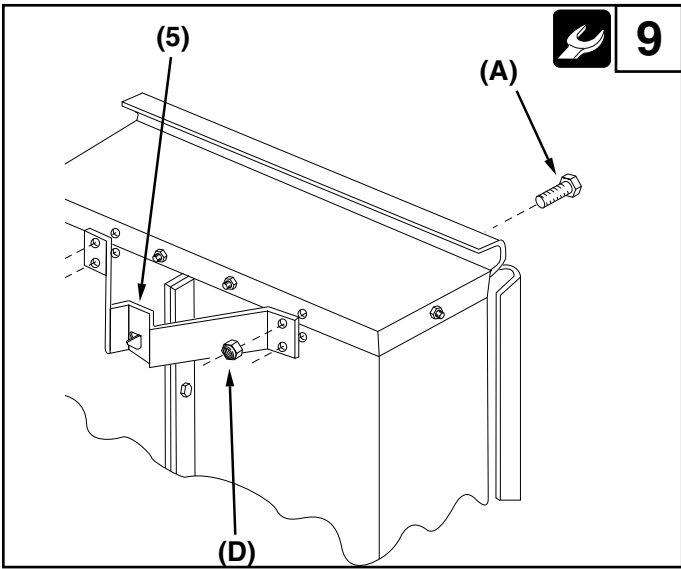

UTILITY 12 CART

45-01015-999

Want more information or assembly tips?

**Video
Instruction
Guide**

youtube.com/c/agrifab

45-01015-999

REF NO.	PART NO.	DESCRIPTION	QTY	REF NO.	PART NO.	DESCRIPTION	QTY
1	23985BL3	Cart Body	2	19	47189	1/4-20 Nylock Nut	31
2	23502BL3	Tailgate	1	20	43814	5/16-18 x 3/4" Truss Hd Bolt	12
3	43012	Bolt, Hex 1/4-20 X 3/4	4	21	46980	5/16-18 Hex Nut (SEMS)	2
4	23548	Tailgate Guide	2	22	43001	3/8-16 x 1" Hex Bolt	2
5	23492BL3	Front Panel	1	23	43343	1/8" Hair Cotter pin	1
6	25996BL3	Wheel Support	1	24	HA21362	3/8-16 Nylock Nut	2
7	24497BL1	Latch Stand Bracket	1	25	47408	Extension Spring	1
8	28258BL3	Foot Pedal Latch	1	26	47622	Spring Puller Tool	1
9	23687BL1	Hitch Bracket	1	27	47407	5/16-18 x 4" Hex Bolt	1
10	27716BL3	Draw Bar Tongue	1	28	47810	5/16-18 Nylock Nut	15
11	24896	Axle, Wheel 3/4" Dia	1	29	HA23638	Clevis Pin	1
12	23484BL3	Front Corner Cap	2	30	44798	Flanged Bearing	2
13	43008G	Wheel 16/4.00 x 8.00	2	31	25910	Axle Keeper	2
14	43010	1/8" dia x 1" Cotter Pin	2	32	24143BL1	Angle, LH Rear	1
15	43009	3/4" Flat Washer	6	33	24142BL1	Angle, Lower Rear	1
16	43631	Wheel Bearing	4	34	24144BL1	Angle, RH Rear	1
17	43014	Hub Cap	2		45952	Owners Manual	1
18	43866	1/4-20 x 5/8" Hex Bolt	25				