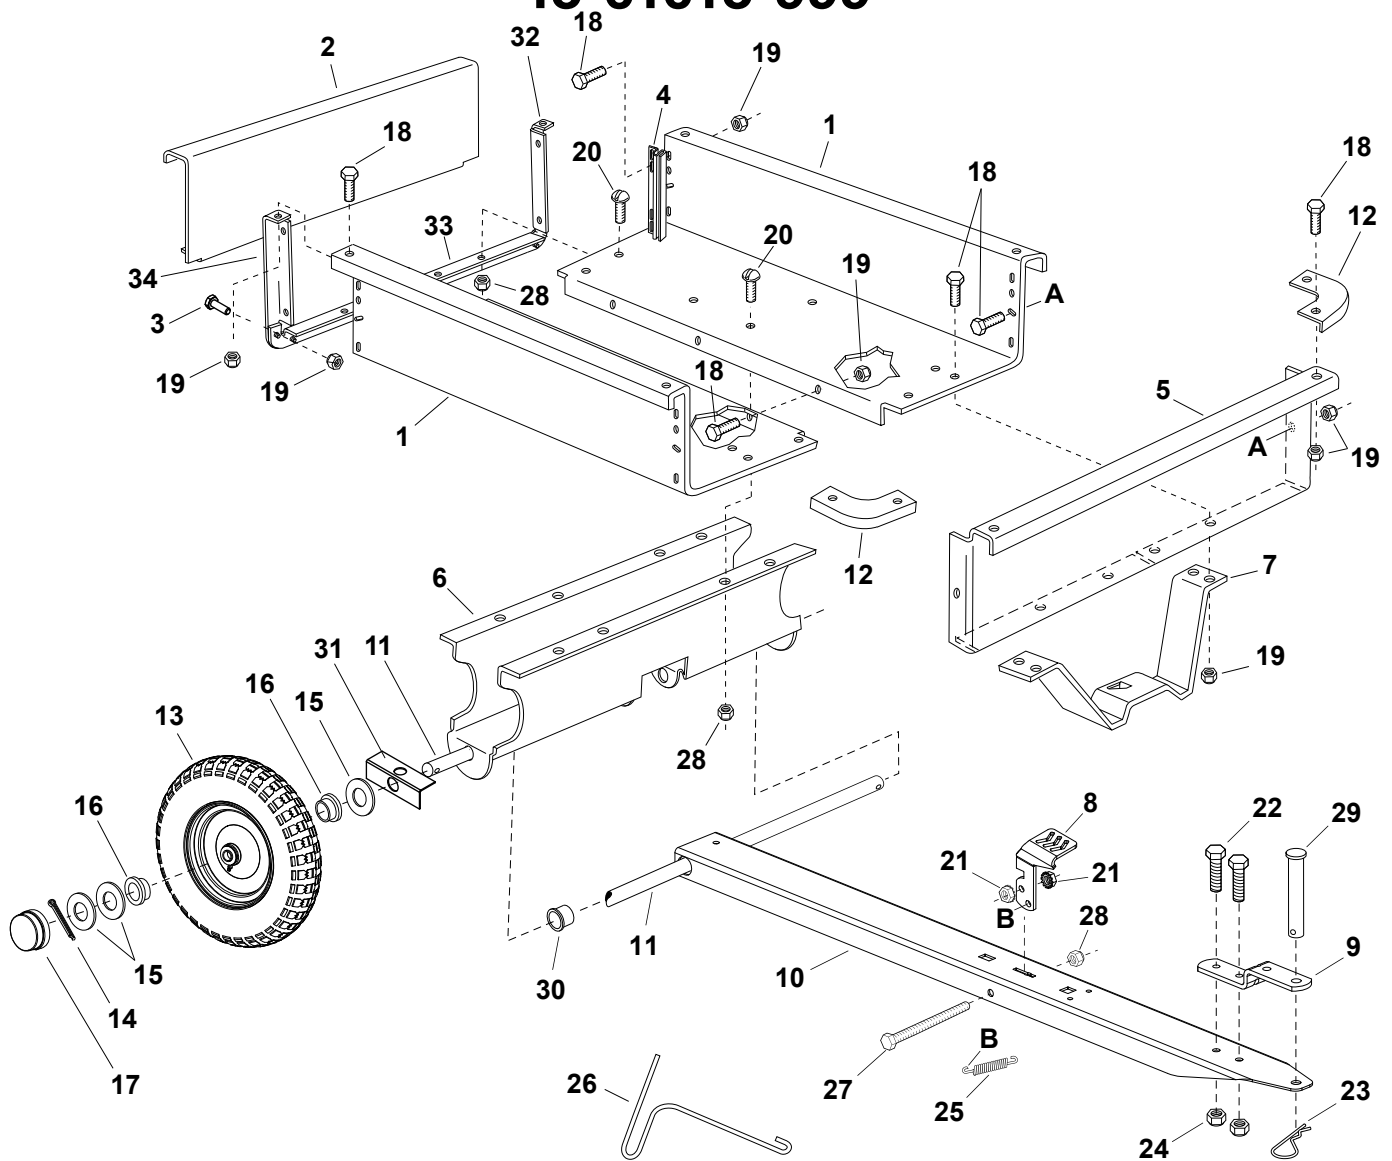

UTILITY 12 CART

45-01015-999

Want more information or assembly tips?

**Video
Instruction
Guide**

youtube.com/c/agrifab

45-01015-999

REF NO.	PART NO.	DESCRIPTION	QTY	REF NO.	PART NO.	DESCRIPTION	QTY
1	23985BL3	Cart Body	2	19	47189	1/4-20 Nylock Nut	31
2	23502BL3	Tailgate	1	20	43814	5/16-18 x 3/4" Truss Hd Bolt	12
3	43012	Bolt, Hex 1/4-20 X 3/4	4	21	46980	5/16-18 Hex Nut (SEMS)	2
4	23548	Tailgate Guide	2	22	43001	3/8-16 x 1" Hex Bolt	2
5	23492BL3	Front Panel	1	23	43343	1/8" Hair Cotter pin	1
6	25996BL3	Wheel Support	1	24	HA21362	3/8-16 Nylock Nut	2
7	24497BL1	Latch Stand Bracket	1	25	47408	Extension Spring	1
8	28258BL3	Foot Pedal Latch	1	26	47622	Spring Puller Tool	1
9	23687BL1	Hitch Bracket	1	27	47407	5/16-18 x 4" Hex Bolt	1
10	27716BL3	Draw Bar Tongue	1	28	47810	5/16-18 Nylock Nut	15
11	24896	Axle, Wheel 3/4" Dia	1	29	HA23638	Clevis Pin	1
12	23484BL3	Front Corner Cap	2	30	44798	Flanged Bearing	2
13	43008G	Wheel 16/4.00 x 8.00	2	31	25910	Axle Keeper	2
14	43010	1/8" dia x 1" Cotter Pin	2	32	24143BL1	Angle, LH Rear	1
15	43009	3/4" Flat Washer	6	33	24142BL1	Angle, Lower Rear	1
16	43631	Wheel Bearing	4	34	24144BL1	Angle, RH Rear	1
17	43014	Hub Cap	2		45952	Owners Manual	1
18	43866	1/4-20 x 5/8" Hex Bolt	25				