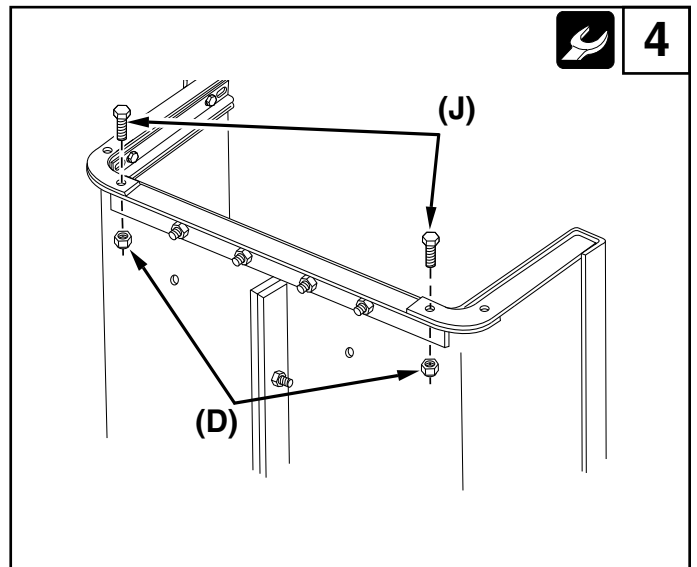

UTILITY 12 CART

45-01015-999

Want more information or assembly tips?

**Video
Instruction
Guide**

youtube.com/c/agrifab

45-01015-999

REF NO.	PART NO.	DESCRIPTION	QTY	REF NO.	PART NO.	DESCRIPTION	QTY
1	23985BL3	Cart Body	2	19	47189	1/4-20 Nylock Nut	31
2	23502BL3	Tailgate	1	20	43814	5/16-18 x 3/4" Truss Hd Bolt	12
3	43012	Bolt, Hex 1/4-20 X 3/4	4	21	46980	5/16-18 Hex Nut (SEMS)	2
4	23548	Tailgate Guide	2	22	43001	3/8-16 x 1" Hex Bolt	2
5	23492BL3	Front Panel	1	23	43343	1/8" Hair Cotter pin	1
6	25996BL3	Wheel Support	1	24	HA21362	3/8-16 Nylock Nut	2
7	24497BL1	Latch Stand Bracket	1	25	47408	Extension Spring	1
8	28258BL3	Foot Pedal Latch	1	26	47622	Spring Puller Tool	1
9	23687BL1	Hitch Bracket	1	27	47407	5/16-18 x 4" Hex Bolt	1
10	27716BL3	Draw Bar Tongue	1	28	47810	5/16-18 Nylock Nut	15
11	24896	Axle, Wheel 3/4" Dia	1	29	HA23638	Clevis Pin	1
12	23484BL3	Front Corner Cap	2	30	44798	Flanged Bearing	2
13	43008G	Wheel 16/4.00 x 8.00	2	31	25910	Axle Keeper	2
14	43010	1/8" dia x 1" Cotter Pin	2	32	24143BL1	Angle, LH Rear	1
15	43009	3/4" Flat Washer	6	33	24142BL1	Angle, Lower Rear	1
16	43631	Wheel Bearing	4	34	24144BL1	Angle, RH Rear	1
17	43014	Hub Cap	2		45952	Owners Manual	1
18	43866	1/4-20 x 5/8" Hex Bolt	25				