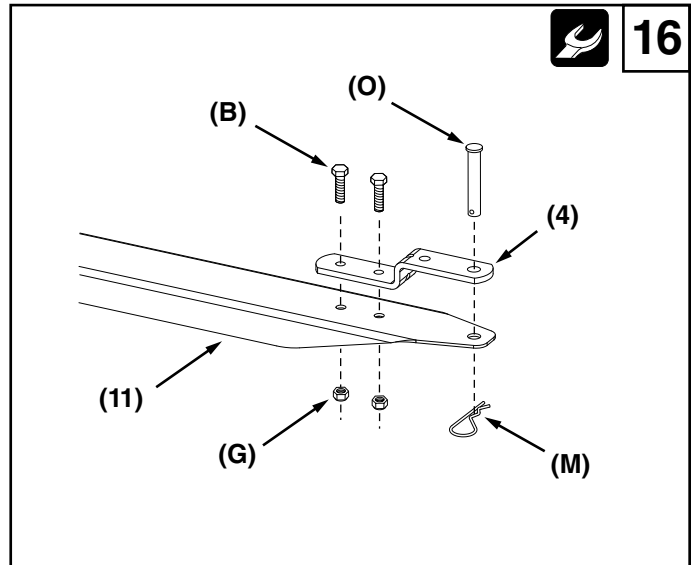

UTILITY 12 CART

45-01015-999

Want more information or assembly tips?

**Video
Instruction
Guide**

youtube.com/c/agrifab

45-01015-999

REF NO.	PART NO.	DESCRIPTION	QTY	REF NO.	PART NO.	DESCRIPTION	QTY
1	23985BL3	Cart Body	2	19	47189	1/4-20 Nylock Nut	31
2	23502BL3	Tailgate	1	20	43814	5/16-18 x 3/4" Truss Hd Bolt	12
3	43012	Bolt, Hex 1/4-20 X 3/4	4	21	46980	5/16-18 Hex Nut (SEMS)	2
4	23548	Tailgate Guide	2	22	43001	3/8-16 x 1" Hex Bolt	2
5	23492BL3	Front Panel	1	23	43343	1/8" Hair Cotter pin	1
6	25996BL3	Wheel Support	1	24	HA21362	3/8-16 Nylock Nut	2
7	24497BL1	Latch Stand Bracket	1	25	47408	Extension Spring	1
8	28258BL3	Foot Pedal Latch	1	26	47622	Spring Puller Tool	1
9	23687BL1	Hitch Bracket	1	27	47407	5/16-18 x 4" Hex Bolt	1
10	27716BL3	Draw Bar Tongue	1	28	47810	5/16-18 Nylock Nut	15
11	24896	Axle, Wheel 3/4" Dia	1	29	HA23638	Clevis Pin	1
12	23484BL3	Front Corner Cap	2	30	44798	Flanged Bearing	2
13	43008G	Wheel 16/4.00 x 8.00	2	31	25910	Axle Keeper	2
14	43010	1/8" dia x 1" Cotter Pin	2	32	24143BL1	Angle, LH Rear	1
15	43009	3/4" Flat Washer	6	33	24142BL1	Angle, Lower Rear	1
16	43631	Wheel Bearing	4	34	24144BL1	Angle, RH Rear	1
17	43014	Hub Cap	2		45952	Owners Manual	1
18	43866	1/4-20 x 5/8" Hex Bolt	25				