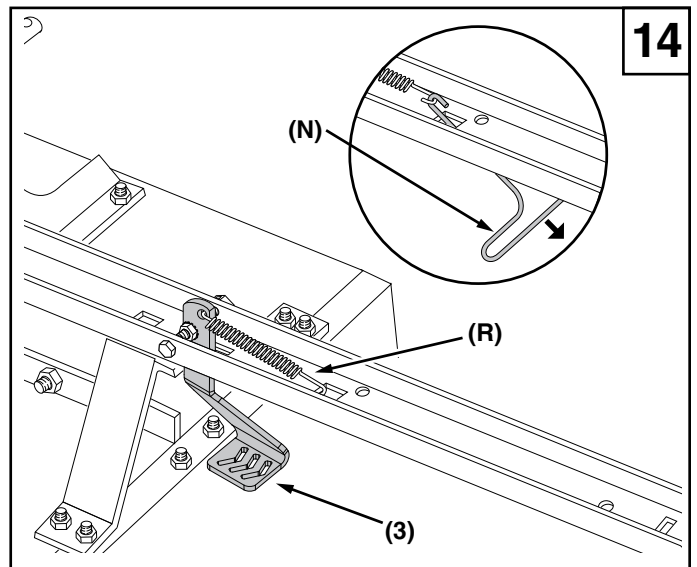

UTILITY 12 CART

45-01015-999

Want more information or assembly tips?

**Video
Instruction
Guide**

youtube.com/c/agrifab

45-01015-999

REF NO.	PART NO.	DESCRIPTION	QTY	REF NO.	PART NO.	DESCRIPTION	QTY
1	23985BL3	Cart Body	2	19	47189	1/4-20 Nylock Nut	31
2	23502BL3	Tailgate	1	20	43814	5/16-18 x 3/4" Truss Hd Bolt	12
3	43012	Bolt, Hex 1/4-20 X 3/4	4	21	46980	5/16-18 Hex Nut (SEMS)	2
4	23548	Tailgate Guide	2	22	43001	3/8-16 x 1" Hex Bolt	2
5	23492BL3	Front Panel	1	23	43343	1/8" Hair Cotter pin	1
6	25996BL3	Wheel Support	1	24	HA21362	3/8-16 Nylock Nut	2
7	24497BL1	Latch Stand Bracket	1	25	47408	Extension Spring	1
8	28258BL3	Foot Pedal Latch	1	26	47622	Spring Puller Tool	1
9	23687BL1	Hitch Bracket	1	27	47407	5/16-18 x 4" Hex Bolt	1
10	27716BL3	Draw Bar Tongue	1	28	47810	5/16-18 Nylock Nut	15
11	24896	Axle, Wheel 3/4" Dia	1	29	HA23638	Clevis Pin	1
12	23484BL3	Front Corner Cap	2	30	44798	Flanged Bearing	2
13	43008G	Wheel 16/4.00 x 8.00	2	31	25910	Axle Keeper	2
14	43010	1/8" dia x 1" Cotter Pin	2	32	24143BL1	Angle, LH Rear	1
15	43009	3/4" Flat Washer	6	33	24142BL1	Angle, Lower Rear	1
16	43631	Wheel Bearing	4	34	24144BL1	Angle, RH Rear	1
17	43014	Hub Cap	2		45952	Owners Manual	1
18	43866	1/4-20 x 5/8" Hex Bolt	25				