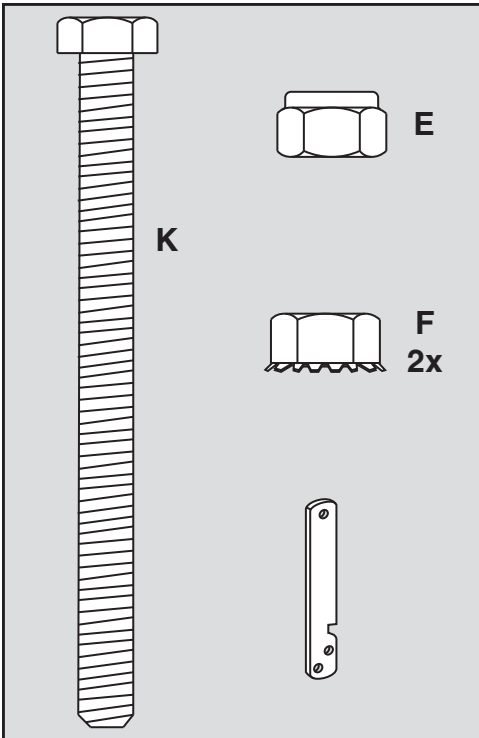

UTILITY 12 CART
45-01013-999

REF NO.	PART NO.	DESCRIPTION	QTY	REF NO.	PART NO.	DESCRIPTION	QTY
1	23985	Cart Body	2	17	43014	Hub Cap	2
2	23502	Tailgate	1	18	43866	1/4-20 x 5/8" Hex Bolt	21
3	62458	Tailgate Reinforcement Bracket	1	19	47189	1/4-20 Nylock Nut	21
4	23548	Tailgate Guide	2	20	43814	5/16-18 x 3/4" Truss Hd Bolt	12
5	23492	Front Panel	1	21	46980	5/16-18 Hex Nut (SEMS)	2
6	25996	Wheel Support	1	22	43001	3/8-16 x 1" Hex Bolt	1
7	24497	Latch Stand Bracket	1	23	43343	1/8" Hair Cotter pin	1
8	24498	Latch Lock Lever	1	24	HA21362	3/8-16 Nylock Nut	1
9	23014	Hitch Bracket	1	25	47408	Extension Spring	1
10	24750	Draw Bar Tongue	1	26	47622	Spring Puller Tool	1
11	24896	Axle, Wheel 3/4" Dia	1	27	47407	5/16-18 x 3 3/4" Hex Bolt	1
12	23484	Front Corner Cap	2	28	47810	5/16-18 Nylock Nut	13
13	43008	Wheel 16/4.00 x 8.00	2	29	23353	Hitch Pin	1
14	43010	1/8" dia x 1" Cotter Pin	2	30	44798	Flanged Bearing	2
15	43009	3/4" Flat Washer	4	31	25912	Axle Clip	2
16	44264	Wheel Bearing	4		40788	Owners Manual	1