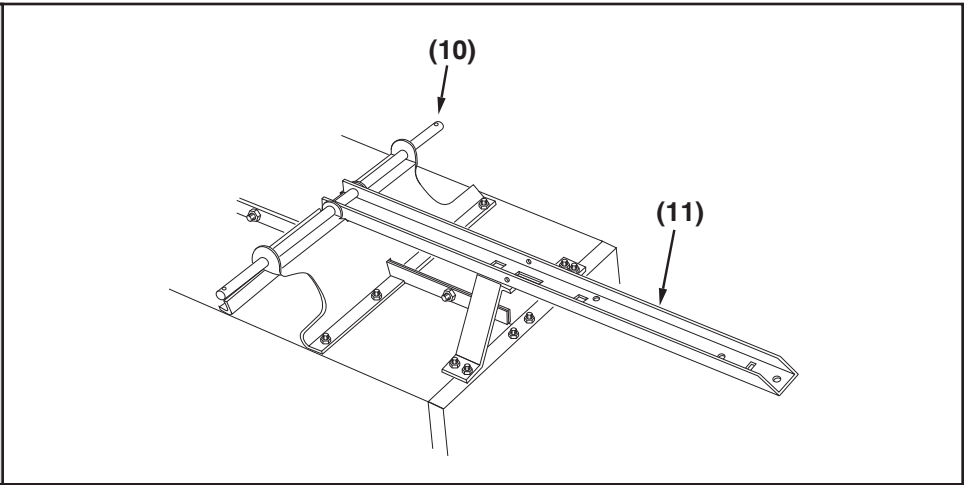

UTILITY 12 CART
45-01013-999

REF NO.	PART NO.	DESCRIPTION	QTY	REF NO.	PART NO.	DESCRIPTION	QTY
1	23985	Cart Body	2	17	43014	Hub Cap	2
2	23502	Tailgate	1	18	43866	1/4-20 x 5/8" Hex Bolt	21
3	62458	Tailgate Reinforcement Bracket	1	19	47189	1/4-20 Nylock Nut	21
4	23548	Tailgate Guide	2	20	43814	5/16-18 x 3/4" Truss Hd Bolt	12
5	23492	Front Panel	1	21	46980	5/16-18 Hex Nut (SEMS)	2
6	25996	Wheel Support	1	22	43001	3/8-16 x 1" Hex Bolt	1
7	24497	Latch Stand Bracket	1	23	43343	1/8" Hair Cotter pin	1
8	24498	Latch Lock Lever	1	24	HA21362	3/8-16 Nylock Nut	1
9	23014	Hitch Bracket	1	25	47408	Extension Spring	1
10	24750	Draw Bar Tongue	1	26	47622	Spring Puller Tool	1
11	24896	Axle, Wheel 3/4" Dia	1	27	47407	5/16-18 x 3 3/4" Hex Bolt	1
12	23484	Front Corner Cap	2	28	47810	5/16-18 Nylock Nut	13
13	43008	Wheel 16/4.00 x 8.00	2	29	23353	Hitch Pin	1
14	43010	1/8" dia x 1" Cotter Pin	2	30	44798	Flanged Bearing	2
15	43009	3/4" Flat Washer	4	31	25912	Axle Clip	2
16	44264	Wheel Bearing	4		40788	Owners Manual	1