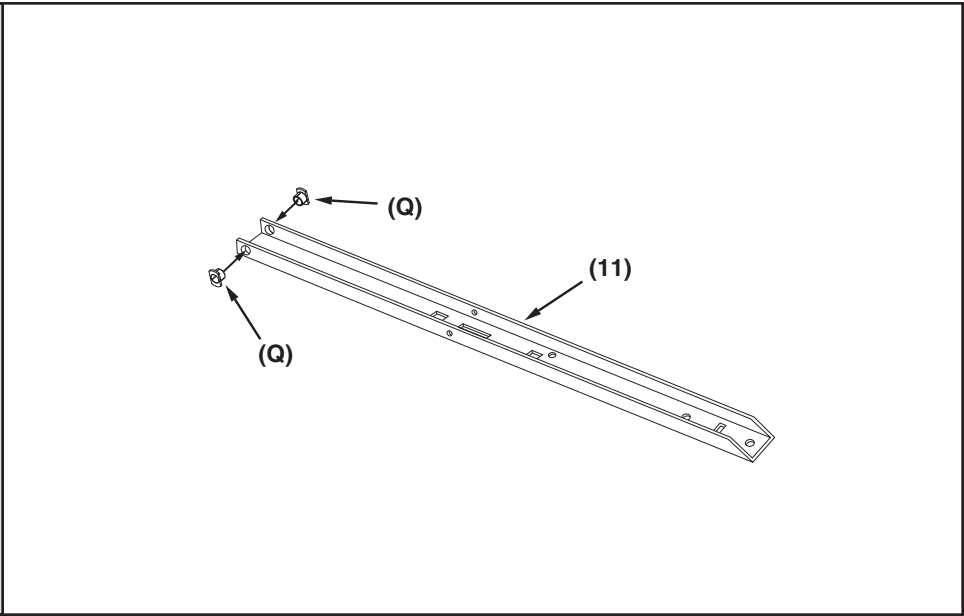

UTILITY 12 CART
45-01013-999

REF NO.	PART NO.	DESCRIPTION	QTY	REF NO.	PART NO.	DESCRIPTION	QTY
1	23985	Cart Body	2	17	43014	Hub Cap	2
2	23502	Tailgate	1	18	43866	1/4-20 x 5/8" Hex Bolt	21
3	62458	Tailgate Reinforcement Bracket	1	19	47189	1/4-20 Nylock Nut	21
4	23548	Tailgate Guide	2	20	43814	5/16-18 x 3/4" Truss Hd Bolt	12
5	23492	Front Panel	1	21	46980	5/16-18 Hex Nut (SEMS)	2
6	25996	Wheel Support	1	22	43001	3/8-16 x 1" Hex Bolt	1
7	24497	Latch Stand Bracket	1	23	43343	1/8" Hair Cotter pin	1
8	24498	Latch Lock Lever	1	24	HA21362	3/8-16 Nylock Nut	1
9	23014	Hitch Bracket	1	25	47408	Extension Spring	1
10	24750	Draw Bar Tongue	1	26	47622	Spring Puller Tool	1
11	24896	Axle, Wheel 3/4" Dia	1	27	47407	5/16-18 x 3 3/4" Hex Bolt	1
12	23484	Front Corner Cap	2	28	47810	5/16-18 Nylock Nut	13
13	43008	Wheel 16/4.00 x 8.00	2	29	23353	Hitch Pin	1
14	43010	1/8" dia x 1" Cotter Pin	2	30	44798	Flanged Bearing	2
15	43009	3/4" Flat Washer	4	31	25912	Axle Clip	2
16	44264	Wheel Bearing	4		40788	Owners Manual	1