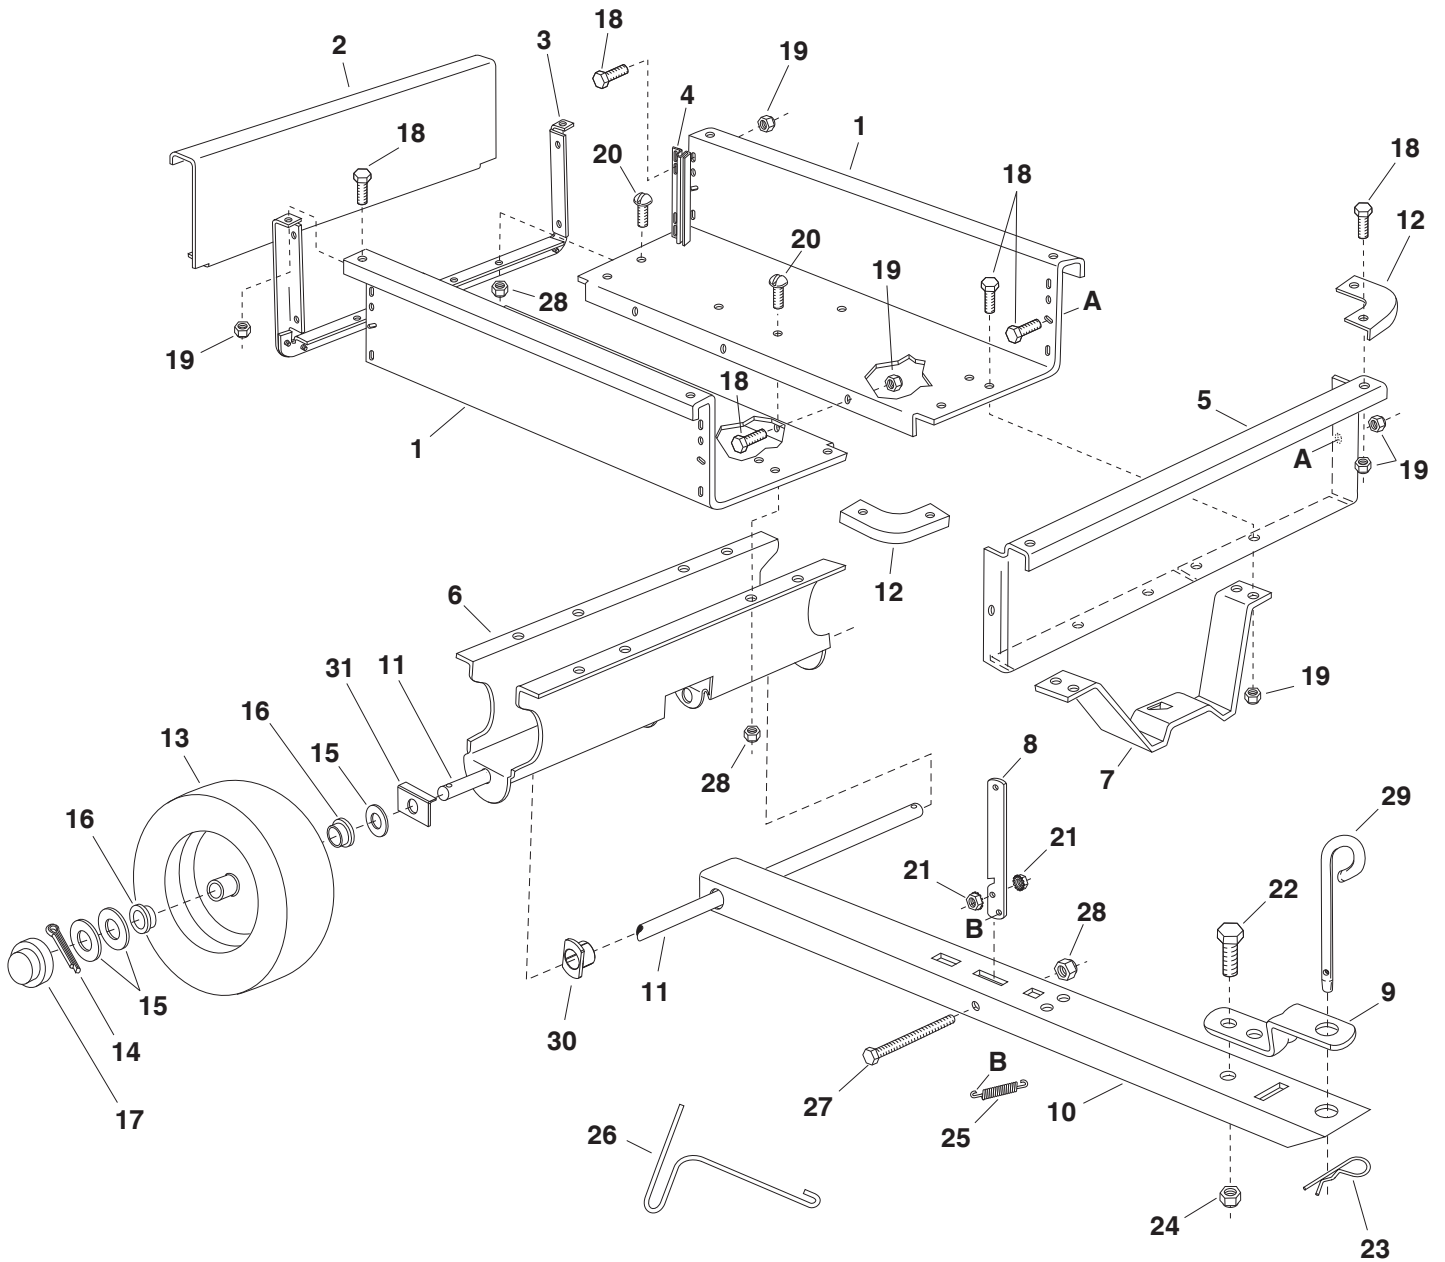

UTILITY 12 CART
45-01013-999

REF NO.	PART NO.	DESCRIPTION	QTY	REF NO.	PART NO.	DESCRIPTION	QTY
1	23985	Cart Body	2	17	43014	Hub Cap	2
2	23502	Tailgate	1	18	43866	1/4-20 x 5/8" Hex Bolt	21
3	62458	Tailgate Reinforcement Bracket	1	19	47189	1/4-20 Nylock Nut	21
4	23548	Tailgate Guide	2	20	43814	5/16-18 x 3/4" Truss Hd Bolt	12
5	23492	Front Panel	1	21	46980	5/16-18 Hex Nut (SEMS)	2
6	25996	Wheel Support	1	22	43001	3/8-16 x 1" Hex Bolt	1
7	24497	Latch Stand Bracket	1	23	43343	1/8" Hair Cotter pin	1
8	24498	Latch Lock Lever	1	24	HA21362	3/8-16 Nylock Nut	1
9	23014	Hitch Bracket	1	25	47408	Extension Spring	1
10	24750	Draw Bar Tongue	1	26	47622	Spring Puller Tool	1
11	24896	Axle, Wheel 3/4" Dia	1	27	47407	5/16-18 x 3 3/4" Hex Bolt	1
12	23484	Front Corner Cap	2	28	47810	5/16-18 Nylock Nut	13
13	43008	Wheel 16/4.00 x 8.00	2	29	23353	Hitch Pin	1
14	43010	1/8" dia x 1" Cotter Pin	2	30	44798	Flanged Bearing	2
15	43009	3/4" Flat Washer	4	31	25912	Axle Clip	2
16	44264	Wheel Bearing	4		40788	Owners Manual	1