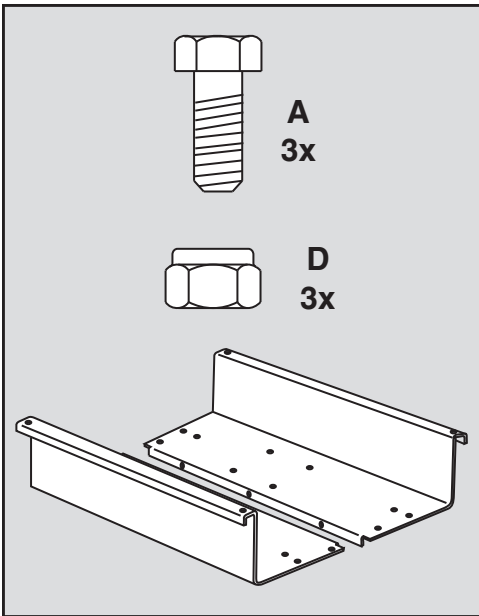

UTILITY 12 CART
45-01013-999

REF NO.	PART NO.	DESCRIPTION	QTY	REF NO.	PART NO.	DESCRIPTION	QTY
1	23985	Cart Body	2	17	43014	Hub Cap	2
2	23502	Tailgate	1	18	43866	1/4-20 x 5/8" Hex Bolt	21
3	62458	Tailgate Reinforcement Bracket	1	19	47189	1/4-20 Nylock Nut	21
4	23548	Tailgate Guide	2	20	43814	5/16-18 x 3/4" Truss Hd Bolt	12
5	23492	Front Panel	1	21	46980	5/16-18 Hex Nut (SEMS)	2
6	25996	Wheel Support	1	22	43001	3/8-16 x 1" Hex Bolt	1
7	24497	Latch Stand Bracket	1	23	43343	1/8" Hair Cotter pin	1
8	24498	Latch Lock Lever	1	24	HA21362	3/8-16 Nylock Nut	1
9	23014	Hitch Bracket	1	25	47408	Extension Spring	1
10	24750	Draw Bar Tongue	1	26	47622	Spring Puller Tool	1
11	24896	Axle, Wheel 3/4" Dia	1	27	47407	5/16-18 x 3 3/4" Hex Bolt	1
12	23484	Front Corner Cap	2	28	47810	5/16-18 Nylock Nut	13
13	43008	Wheel 16/4.00 x 8.00	2	29	23353	Hitch Pin	1
14	43010	1/8" dia x 1" Cotter Pin	2	30	44798	Flanged Bearing	2
15	43009	3/4" Flat Washer	4	31	25912	Axle Clip	2
16	44264	Wheel Bearing	4		40788	Owners Manual	1