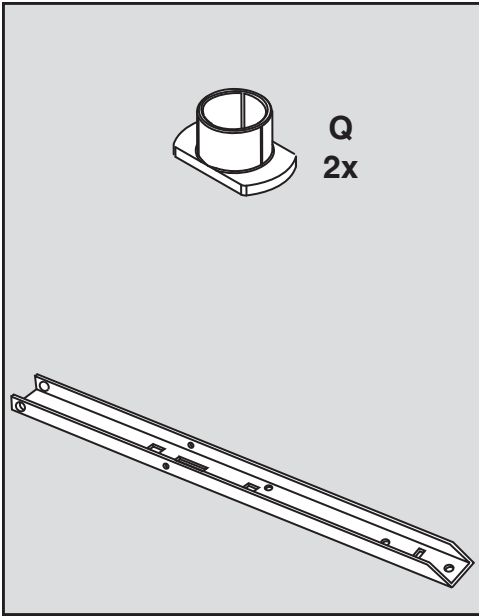

UTILITY 12 CART
45-01013-999

REF NO.	PART NO.	DESCRIPTION	QTY	REF NO.	PART NO.	DESCRIPTION	QTY
1	23985	Cart Body	2	17	43014	Hub Cap	2
2	23502	Tailgate	1	18	43866	1/4-20 x 5/8" Hex Bolt	21
3	62458	Tailgate Reinforcement Bracket	1	19	47189	1/4-20 Nylock Nut	21
4	23548	Tailgate Guide	2	20	43814	5/16-18 x 3/4" Truss Hd Bolt	12
5	23492	Front Panel	1	21	46980	5/16-18 Hex Nut (SEMS)	2
6	25996	Wheel Support	1	22	43001	3/8-16 x 1" Hex Bolt	1
7	24497	Latch Stand Bracket	1	23	43343	1/8" Hair Cotter pin	1
8	24498	Latch Lock Lever	1	24	HA21362	3/8-16 Nylock Nut	1
9	23014	Hitch Bracket	1	25	47408	Extension Spring	1
10	24750	Draw Bar Tongue	1	26	47622	Spring Puller Tool	1
11	24896	Axle, Wheel 3/4" Dia	1	27	47407	5/16-18 x 3 3/4" Hex Bolt	1
12	23484	Front Corner Cap	2	28	47810	5/16-18 Nylock Nut	13
13	43008	Wheel 16/4.00 x 8.00	2	29	23353	Hitch Pin	1
14	43010	1/8" dia x 1" Cotter Pin	2	30	44798	Flanged Bearing	2
15	43009	3/4" Flat Washer	4	31	25912	Axle Clip	2
16	44264	Wheel Bearing	4		40788	Owners Manual	1