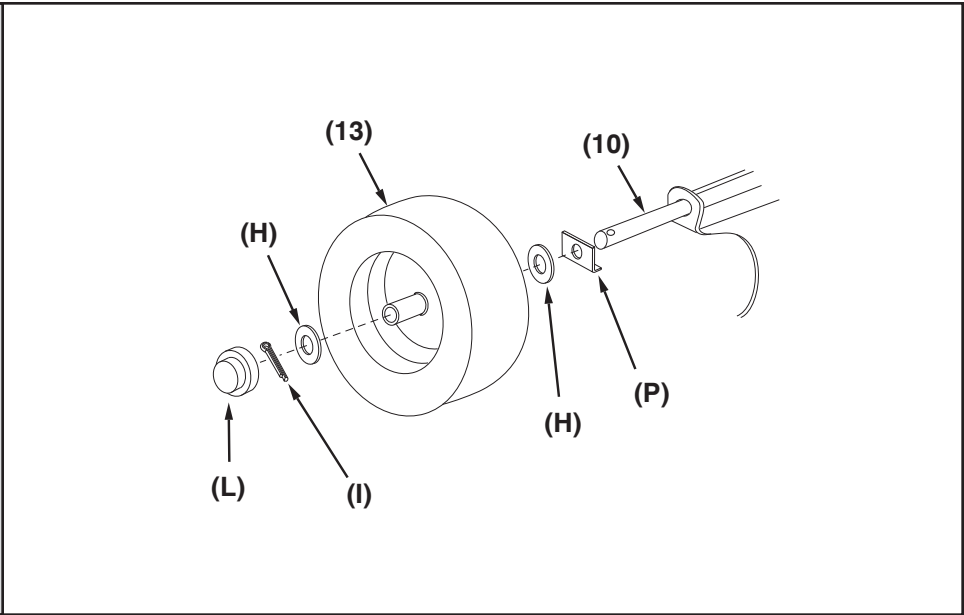

UTILITY 12 CART
45-01013-999

REF NO.	PART NO.	DESCRIPTION	QTY	REF NO.	PART NO.	DESCRIPTION	QTY
1	23985	Cart Body	2	17	43014	Hub Cap	2
2	23502	Tailgate	1	18	43866	1/4-20 x 5/8" Hex Bolt	21
3	62458	Tailgate Reinforcement Bracket	1	19	47189	1/4-20 Nylock Nut	21
4	23548	Tailgate Guide	2	20	43814	5/16-18 x 3/4" Truss Hd Bolt	12
5	23492	Front Panel	1	21	46980	5/16-18 Hex Nut (SEMS)	2
6	25996	Wheel Support	1	22	43001	3/8-16 x 1" Hex Bolt	1
7	24497	Latch Stand Bracket	1	23	43343	1/8" Hair Cotter pin	1
8	24498	Latch Lock Lever	1	24	HA21362	3/8-16 Nylock Nut	1
9	23014	Hitch Bracket	1	25	47408	Extension Spring	1
10	24750	Draw Bar Tongue	1	26	47622	Spring Puller Tool	1
11	24896	Axle, Wheel 3/4" Dia	1	27	47407	5/16-18 x 3 3/4" Hex Bolt	1
12	23484	Front Corner Cap	2	28	47810	5/16-18 Nylock Nut	13
13	43008	Wheel 16/4.00 x 8.00	2	29	23353	Hitch Pin	1
14	43010	1/8" dia x 1" Cotter Pin	2	30	44798	Flanged Bearing	2
15	43009	3/4" Flat Washer	4	31	25912	Axle Clip	2
16	44264	Wheel Bearing	4		40788	Owners Manual	1