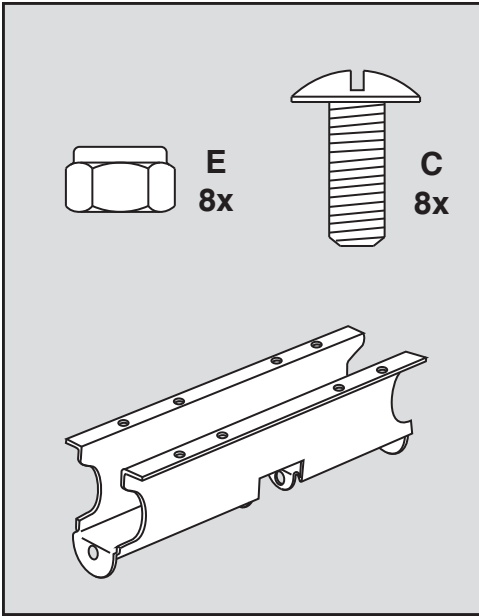

UTILITY 12 CART
45-01013-999

REF NO.	PART NO.	DESCRIPTION	QTY	REF NO.	PART NO.	DESCRIPTION	QTY
1	23985	Cart Body	2	17	43014	Hub Cap	2
2	23502	Tailgate	1	18	43866	1/4-20 x 5/8" Hex Bolt	21
3	62458	Tailgate Reinforcement Bracket	1	19	47189	1/4-20 Nylock Nut	21
4	23548	Tailgate Guide	2	20	43814	5/16-18 x 3/4" Truss Hd Bolt	12
5	23492	Front Panel	1	21	46980	5/16-18 Hex Nut (SEMS)	2
6	25996	Wheel Support	1	22	43001	3/8-16 x 1" Hex Bolt	1
7	24497	Latch Stand Bracket	1	23	43343	1/8" Hair Cotter pin	1
8	24498	Latch Lock Lever	1	24	HA21362	3/8-16 Nylock Nut	1
9	23014	Hitch Bracket	1	25	47408	Extension Spring	1
10	24750	Draw Bar Tongue	1	26	47622	Spring Puller Tool	1
11	24896	Axle, Wheel 3/4" Dia	1	27	47407	5/16-18 x 3 3/4" Hex Bolt	1
12	23484	Front Corner Cap	2	28	47810	5/16-18 Nylock Nut	13
13	43008	Wheel 16/4.00 x 8.00	2	29	23353	Hitch Pin	1
14	43010	1/8" dia x 1" Cotter Pin	2	30	44798	Flanged Bearing	2
15	43009	3/4" Flat Washer	4	31	25912	Axle Clip	2
16	44264	Wheel Bearing	4		40788	Owners Manual	1