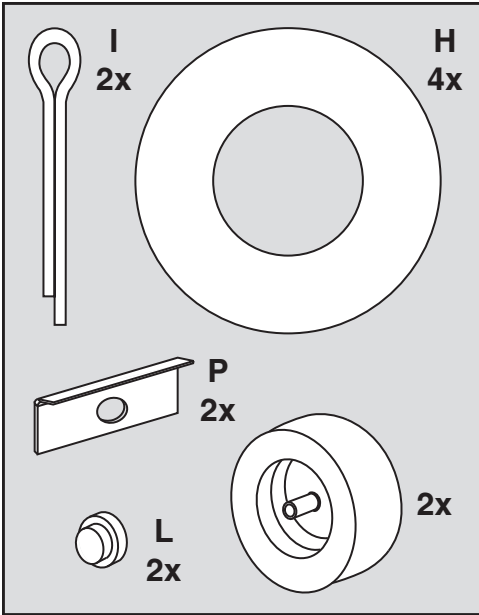

UTILITY 12 CART
45-01013-999

REF NO.	PART NO.	DESCRIPTION	QTY	REF NO.	PART NO.	DESCRIPTION	QTY
1	23985	Cart Body	2	17	43014	Hub Cap	2
2	23502	Tailgate	1	18	43866	1/4-20 x 5/8" Hex Bolt	21
3	62458	Tailgate Reinforcement Bracket	1	19	47189	1/4-20 Nylock Nut	21
4	23548	Tailgate Guide	2	20	43814	5/16-18 x 3/4" Truss Hd Bolt	12
5	23492	Front Panel	1	21	46980	5/16-18 Hex Nut (SEMS)	2
6	25996	Wheel Support	1	22	43001	3/8-16 x 1" Hex Bolt	1
7	24497	Latch Stand Bracket	1	23	43343	1/8" Hair Cotter pin	1
8	24498	Latch Lock Lever	1	24	HA21362	3/8-16 Nylock Nut	1
9	23014	Hitch Bracket	1	25	47408	Extension Spring	1
10	24750	Draw Bar Tongue	1	26	47622	Spring Puller Tool	1
11	24896	Axle, Wheel 3/4" Dia	1	27	47407	5/16-18 x 3 3/4" Hex Bolt	1
12	23484	Front Corner Cap	2	28	47810	5/16-18 Nylock Nut	13
13	43008	Wheel 16/4.00 x 8.00	2	29	23353	Hitch Pin	1
14	43010	1/8" dia x 1" Cotter Pin	2	30	44798	Flanged Bearing	2
15	43009	3/4" Flat Washer	4	31	25912	Axle Clip	2
16	44264	Wheel Bearing	4		40788	Owners Manual	1