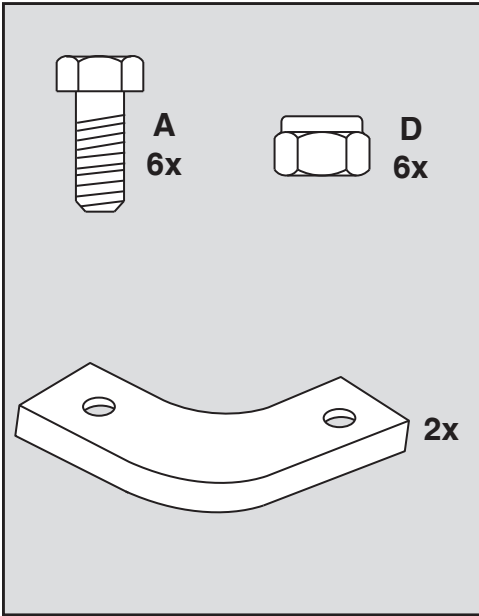

UTILITY 12 CART
45-01013-999

REF NO.	PART NO.	DESCRIPTION	QTY	REF NO.	PART NO.	DESCRIPTION	QTY
1	23985	Cart Body	2	17	43014	Hub Cap	2
2	23502	Tailgate	1	18	43866	1/4-20 x 5/8" Hex Bolt	21
3	62458	Tailgate Reinforcement Bracket	1	19	47189	1/4-20 Nylock Nut	21
4	23548	Tailgate Guide	2	20	43814	5/16-18 x 3/4" Truss Hd Bolt	12
5	23492	Front Panel	1	21	46980	5/16-18 Hex Nut (SEMS)	2
6	25996	Wheel Support	1	22	43001	3/8-16 x 1" Hex Bolt	1
7	24497	Latch Stand Bracket	1	23	43343	1/8" Hair Cotter pin	1
8	24498	Latch Lock Lever	1	24	HA21362	3/8-16 Nylock Nut	1
9	23014	Hitch Bracket	1	25	47408	Extension Spring	1
10	24750	Draw Bar Tongue	1	26	47622	Spring Puller Tool	1
11	24896	Axle, Wheel 3/4" Dia	1	27	47407	5/16-18 x 3 3/4" Hex Bolt	1
12	23484	Front Corner Cap	2	28	47810	5/16-18 Nylock Nut	13
13	43008	Wheel 16/4.00 x 8.00	2	29	23353	Hitch Pin	1
14	43010	1/8" dia x 1" Cotter Pin	2	30	44798	Flanged Bearing	2
15	43009	3/4" Flat Washer	4	31	25912	Axle Clip	2
16	44264	Wheel Bearing	4		40788	Owners Manual	1