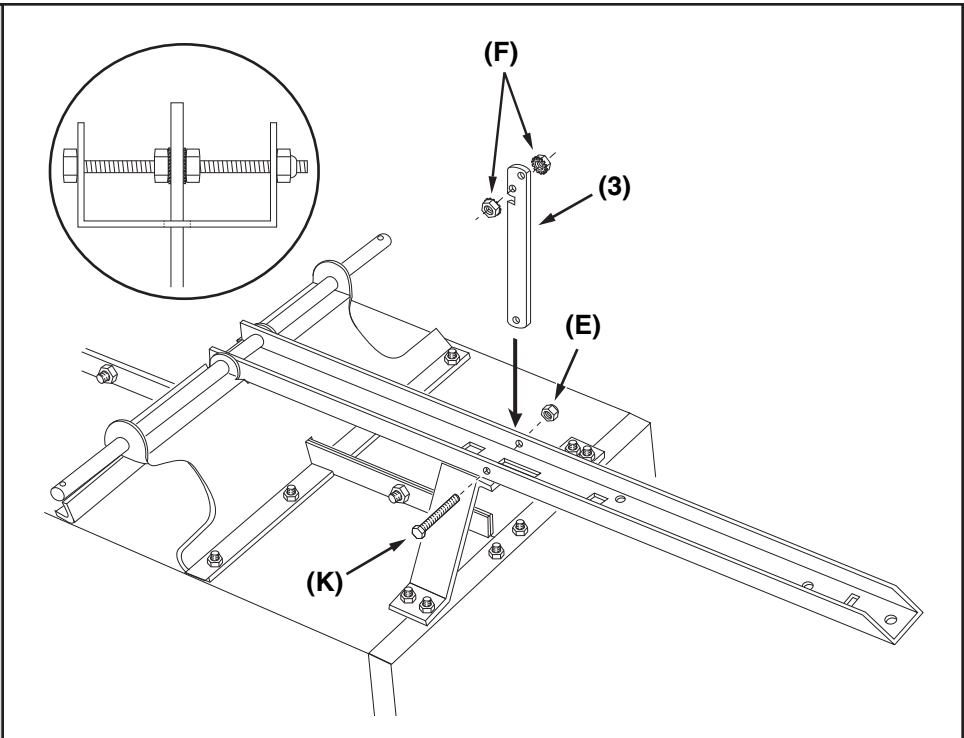

UTILITY 12 CART
45-01013-999

REF NO.	PART NO.	DESCRIPTION	QTY	REF NO.	PART NO.	DESCRIPTION	QTY
1	23985	Cart Body	2	17	43014	Hub Cap	2
2	23502	Tailgate	1	18	43866	1/4-20 x 5/8" Hex Bolt	21
3	62458	Tailgate Reinforcement Bracket	1	19	47189	1/4-20 Nylock Nut	21
4	23548	Tailgate Guide	2	20	43814	5/16-18 x 3/4" Truss Hd Bolt	12
5	23492	Front Panel	1	21	46980	5/16-18 Hex Nut (SEMS)	2
6	25996	Wheel Support	1	22	43001	3/8-16 x 1" Hex Bolt	1
7	24497	Latch Stand Bracket	1	23	43343	1/8" Hair Cotter pin	1
8	24498	Latch Lock Lever	1	24	HA21362	3/8-16 Nylock Nut	1
9	23014	Hitch Bracket	1	25	47408	Extension Spring	1
10	24750	Draw Bar Tongue	1	26	47622	Spring Puller Tool	1
11	24896	Axle, Wheel 3/4" Dia	1	27	47407	5/16-18 x 3 3/4" Hex Bolt	1
12	23484	Front Corner Cap	2	28	47810	5/16-18 Nylock Nut	13
13	43008	Wheel 16/4.00 x 8.00	2	29	23353	Hitch Pin	1
14	43010	1/8" dia x 1" Cotter Pin	2	30	44798	Flanged Bearing	2
15	43009	3/4" Flat Washer	4	31	25912	Axle Clip	2
16	44264	Wheel Bearing	4		40788	Owners Manual	1