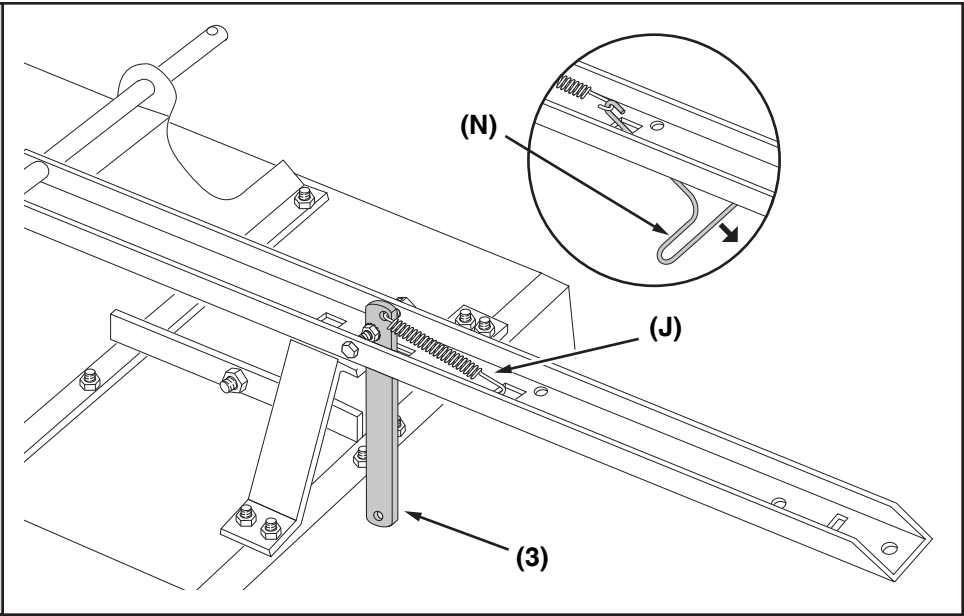

UTILITY 12 CART
45-01013-999

REF NO.	PART NO.	DESCRIPTION	QTY	REF NO.	PART NO.	DESCRIPTION	QTY
1	23985	Cart Body	2	17	43014	Hub Cap	2
2	23502	Tailgate	1	18	43866	1/4-20 x 5/8" Hex Bolt	21
3	62458	Tailgate Reinforcement Bracket	1	19	47189	1/4-20 Nylock Nut	21
4	23548	Tailgate Guide	2	20	43814	5/16-18 x 3/4" Truss Hd Bolt	12
5	23492	Front Panel	1	21	46980	5/16-18 Hex Nut (SEMS)	2
6	25996	Wheel Support	1	22	43001	3/8-16 x 1" Hex Bolt	1
7	24497	Latch Stand Bracket	1	23	43343	1/8" Hair Cotter pin	1
8	24498	Latch Lock Lever	1	24	HA21362	3/8-16 Nylock Nut	1
9	23014	Hitch Bracket	1	25	47408	Extension Spring	1
10	24750	Draw Bar Tongue	1	26	47622	Spring Puller Tool	1
11	24896	Axle, Wheel 3/4" Dia	1	27	47407	5/16-18 x 3 3/4" Hex Bolt	1
12	23484	Front Corner Cap	2	28	47810	5/16-18 Nylock Nut	13
13	43008	Wheel 16/4.00 x 8.00	2	29	23353	Hitch Pin	1
14	43010	1/8" dia x 1" Cotter Pin	2	30	44798	Flanged Bearing	2
15	43009	3/4" Flat Washer	4	31	25912	Axle Clip	2
16	44264	Wheel Bearing	4		40788	Owners Manual	1