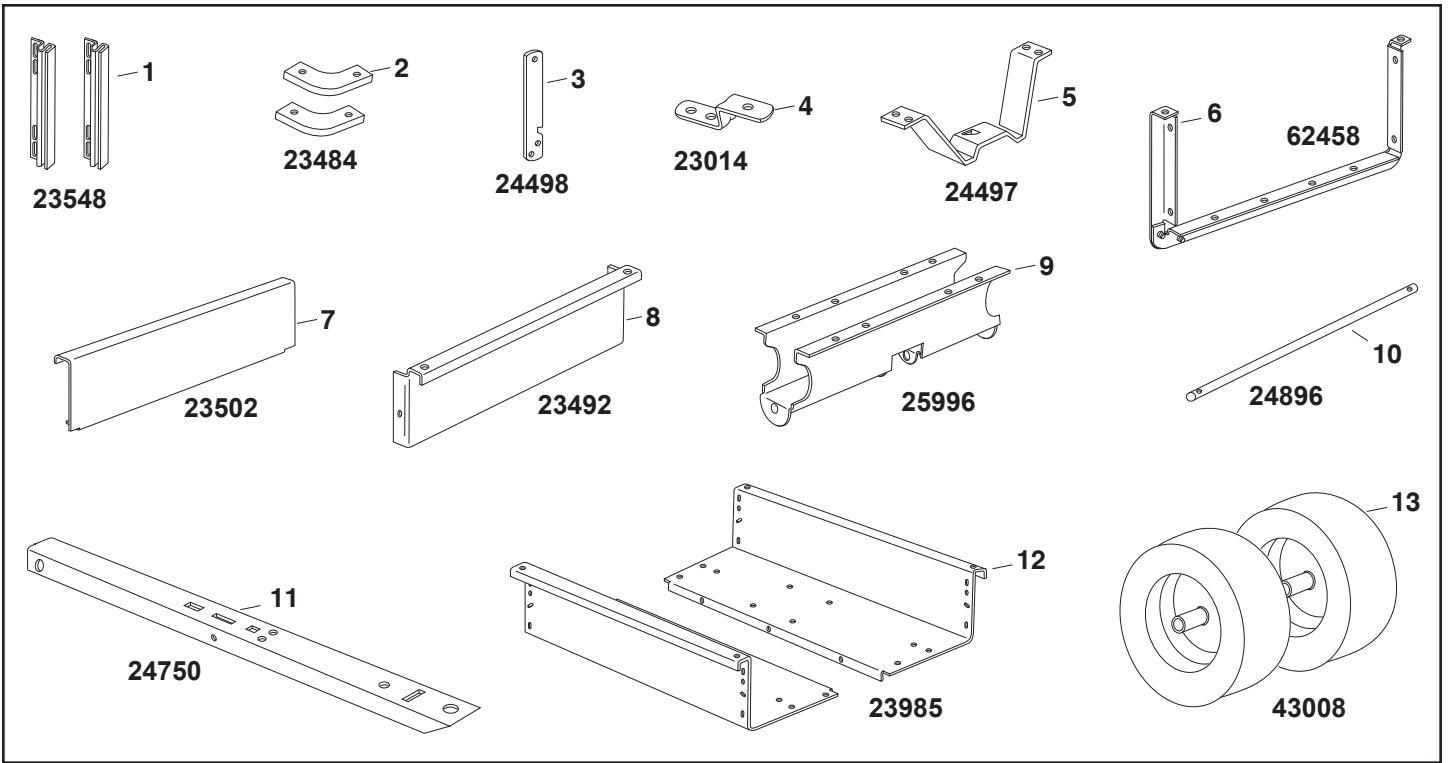

UTILITY 12 CART
45-01013-999

REF NO.	PART NO.	DESCRIPTION	QTY	REF NO.	PART NO.	DESCRIPTION	QTY
1	23985	Cart Body	2	17	43014	Hub Cap	2
2	23502	Tailgate	1	18	43866	1/4-20 x 5/8" Hex Bolt	21
3	62458	Tailgate Reinforcement Bracket	1	19	47189	1/4-20 Nylock Nut	21
4	23548	Tailgate Guide	2	20	43814	5/16-18 x 3/4" Truss Hd Bolt	12
5	23492	Front Panel	1	21	46980	5/16-18 Hex Nut (SEMS)	2
6	25996	Wheel Support	1	22	43001	3/8-16 x 1" Hex Bolt	1
7	24497	Latch Stand Bracket	1	23	43343	1/8" Hair Cotter pin	1
8	24498	Latch Lock Lever	1	24	HA21362	3/8-16 Nylock Nut	1
9	23014	Hitch Bracket	1	25	47408	Extension Spring	1
10	24750	Draw Bar Tongue	1	26	47622	Spring Puller Tool	1
11	24896	Axle, Wheel 3/4" Dia	1	27	47407	5/16-18 x 3 3/4" Hex Bolt	1
12	23484	Front Corner Cap	2	28	47810	5/16-18 Nylock Nut	13
13	43008	Wheel 16/4.00 x 8.00	2	29	23353	Hitch Pin	1
14	43010	1/8" dia x 1" Cotter Pin	2	30	44798	Flanged Bearing	2
15	43009	3/4" Flat Washer	4	31	25912	Axle Clip	2
16	44264	Wheel Bearing	4		40788	Owners Manual	1