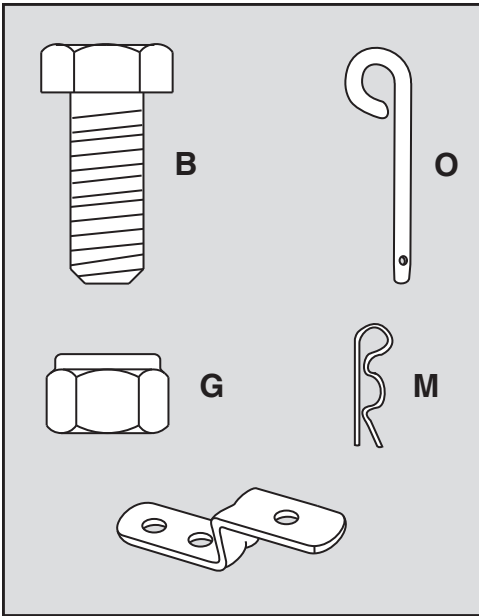

UTILITY 12 CART
45-01013-999

REF NO.	PART NO.	DESCRIPTION	QTY	REF NO.	PART NO.	DESCRIPTION	QTY
1	23985	Cart Body	2	17	43014	Hub Cap	2
2	23502	Tailgate	1	18	43866	1/4-20 x 5/8" Hex Bolt	21
3	62458	Tailgate Reinforcement Bracket	1	19	47189	1/4-20 Nylock Nut	21
4	23548	Tailgate Guide	2	20	43814	5/16-18 x 3/4" Truss Hd Bolt	12
5	23492	Front Panel	1	21	46980	5/16-18 Hex Nut (SEMS)	2
6	25996	Wheel Support	1	22	43001	3/8-16 x 1" Hex Bolt	1
7	24497	Latch Stand Bracket	1	23	43343	1/8" Hair Cotter pin	1
8	24498	Latch Lock Lever	1	24	HA21362	3/8-16 Nylock Nut	1
9	23014	Hitch Bracket	1	25	47408	Extension Spring	1
10	24750	Draw Bar Tongue	1	26	47622	Spring Puller Tool	1
11	24896	Axle, Wheel 3/4" Dia	1	27	47407	5/16-18 x 3 3/4" Hex Bolt	1
12	23484	Front Corner Cap	2	28	47810	5/16-18 Nylock Nut	13
13	43008	Wheel 16/4.00 x 8.00	2	29	23353	Hitch Pin	1
14	43010	1/8" dia x 1" Cotter Pin	2	30	44798	Flanged Bearing	2
15	43009	3/4" Flat Washer	4	31	25912	Axle Clip	2
16	44264	Wheel Bearing	4		40788	Owners Manual	1