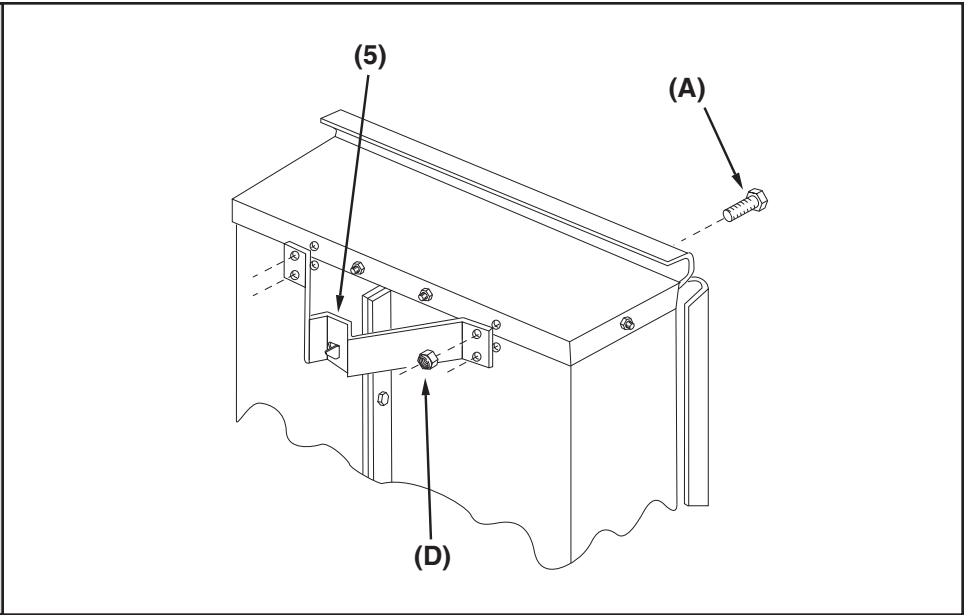

UTILITY 12 CART
45-01013-999

REF NO.	PART NO.	DESCRIPTION	QTY	REF NO.	PART NO.	DESCRIPTION	QTY
1	23985	Cart Body	2	17	43014	Hub Cap	2
2	23502	Tailgate	1	18	43866	1/4-20 x 5/8" Hex Bolt	21
3	62458	Tailgate Reinforcement Bracket	1	19	47189	1/4-20 Nylock Nut	21
4	23548	Tailgate Guide	2	20	43814	5/16-18 x 3/4" Truss Hd Bolt	12
5	23492	Front Panel	1	21	46980	5/16-18 Hex Nut (SEMS)	2
6	25996	Wheel Support	1	22	43001	3/8-16 x 1" Hex Bolt	1
7	24497	Latch Stand Bracket	1	23	43343	1/8" Hair Cotter pin	1
8	24498	Latch Lock Lever	1	24	HA21362	3/8-16 Nylock Nut	1
9	23014	Hitch Bracket	1	25	47408	Extension Spring	1
10	24750	Draw Bar Tongue	1	26	47622	Spring Puller Tool	1
11	24896	Axle, Wheel 3/4" Dia	1	27	47407	5/16-18 x 3 3/4" Hex Bolt	1
12	23484	Front Corner Cap	2	28	47810	5/16-18 Nylock Nut	13
13	43008	Wheel 16/4.00 x 8.00	2	29	23353	Hitch Pin	1
14	43010	1/8" dia x 1" Cotter Pin	2	30	44798	Flanged Bearing	2
15	43009	3/4" Flat Washer	4	31	25912	Axle Clip	2
16	44264	Wheel Bearing	4		40788	Owners Manual	1