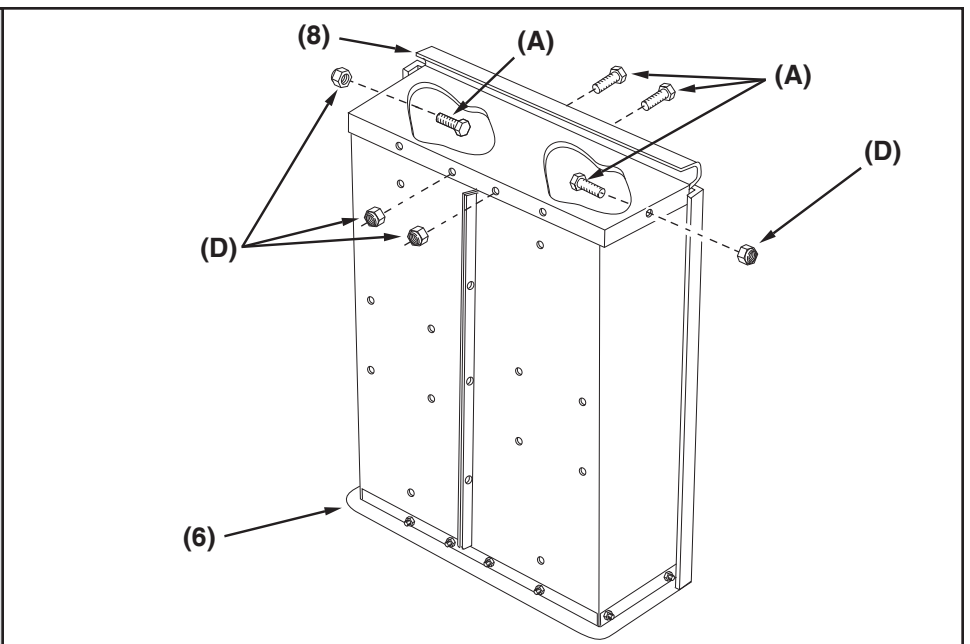

UTILITY 12 CART
45-01013-999

REF NO.	PART NO.	DESCRIPTION	QTY	REF NO.	PART NO.	DESCRIPTION	QTY
1	23985	Cart Body	2	17	43014	Hub Cap	2
2	23502	Tailgate	1	18	43866	1/4-20 x 5/8" Hex Bolt	21
3	62458	Tailgate Reinforcement Bracket	1	19	47189	1/4-20 Nylock Nut	21
4	23548	Tailgate Guide	2	20	43814	5/16-18 x 3/4" Truss Hd Bolt	12
5	23492	Front Panel	1	21	46980	5/16-18 Hex Nut (SEMS)	2
6	25996	Wheel Support	1	22	43001	3/8-16 x 1" Hex Bolt	1
7	24497	Latch Stand Bracket	1	23	43343	1/8" Hair Cotter pin	1
8	24498	Latch Lock Lever	1	24	HA21362	3/8-16 Nylock Nut	1
9	23014	Hitch Bracket	1	25	47408	Extension Spring	1
10	24750	Draw Bar Tongue	1	26	47622	Spring Puller Tool	1
11	24896	Axle, Wheel 3/4" Dia	1	27	47407	5/16-18 x 3 3/4" Hex Bolt	1
12	23484	Front Corner Cap	2	28	47810	5/16-18 Nylock Nut	13
13	43008	Wheel 16/4.00 x 8.00	2	29	23353	Hitch Pin	1
14	43010	1/8" dia x 1" Cotter Pin	2	30	44798	Flanged Bearing	2
15	43009	3/4" Flat Washer	4	31	25912	Axle Clip	2
16	44264	Wheel Bearing	4		40788	Owners Manual	1