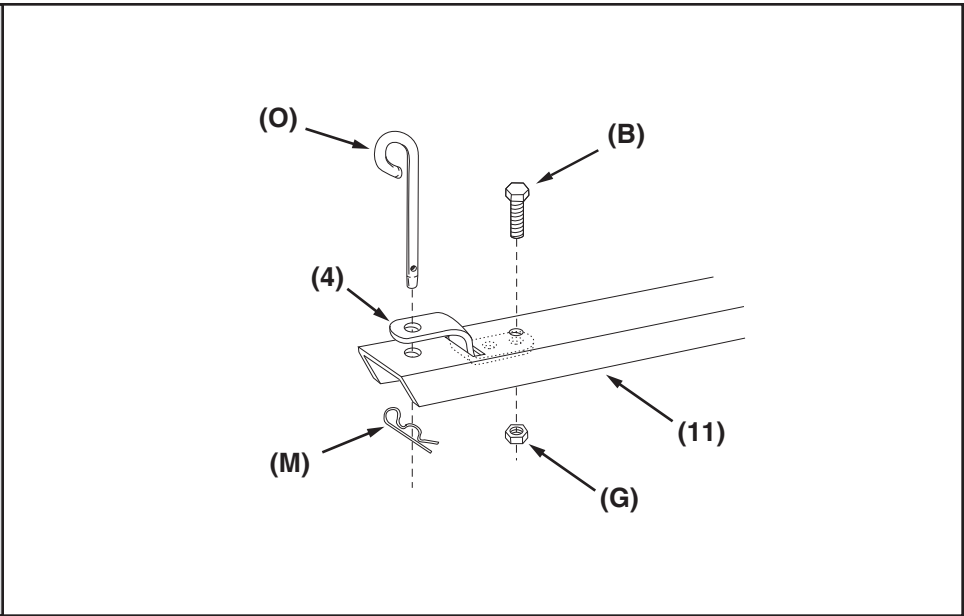

UTILITY 12 CART
45-01013-999

REF NO.	PART NO.	DESCRIPTION	QTY	REF NO.	PART NO.	DESCRIPTION	QTY
1	23985	Cart Body	2	17	43014	Hub Cap	2
2	23502	Tailgate	1	18	43866	1/4-20 x 5/8" Hex Bolt	21
3	62458	Tailgate Reinforcement Bracket	1	19	47189	1/4-20 Nylock Nut	21
4	23548	Tailgate Guide	2	20	43814	5/16-18 x 3/4" Truss Hd Bolt	12
5	23492	Front Panel	1	21	46980	5/16-18 Hex Nut (SEMS)	2
6	25996	Wheel Support	1	22	43001	3/8-16 x 1" Hex Bolt	1
7	24497	Latch Stand Bracket	1	23	43343	1/8" Hair Cotter pin	1
8	24498	Latch Lock Lever	1	24	HA21362	3/8-16 Nylock Nut	1
9	23014	Hitch Bracket	1	25	47408	Extension Spring	1
10	24750	Draw Bar Tongue	1	26	47622	Spring Puller Tool	1
11	24896	Axle, Wheel 3/4" Dia	1	27	47407	5/16-18 x 3 3/4" Hex Bolt	1
12	23484	Front Corner Cap	2	28	47810	5/16-18 Nylock Nut	13
13	43008	Wheel 16/4.00 x 8.00	2	29	23353	Hitch Pin	1
14	43010	1/8" dia x 1" Cotter Pin	2	30	44798	Flanged Bearing	2
15	43009	3/4" Flat Washer	4	31	25912	Axle Clip	2
16	44264	Wheel Bearing	4		40788	Owners Manual	1