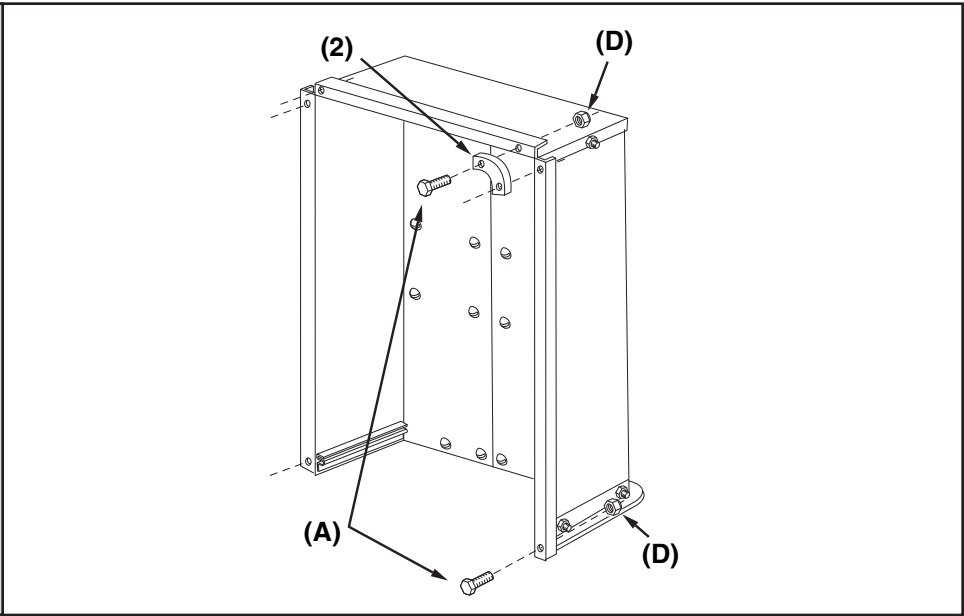

UTILITY 12 CART
45-01013-999

REF NO.	PART NO.	DESCRIPTION	QTY	REF NO.	PART NO.	DESCRIPTION	QTY
1	23985	Cart Body	2	17	43014	Hub Cap	2
2	23502	Tailgate	1	18	43866	1/4-20 x 5/8" Hex Bolt	21
3	62458	Tailgate Reinforcement Bracket	1	19	47189	1/4-20 Nylock Nut	21
4	23548	Tailgate Guide	2	20	43814	5/16-18 x 3/4" Truss Hd Bolt	12
5	23492	Front Panel	1	21	46980	5/16-18 Hex Nut (SEMS)	2
6	25996	Wheel Support	1	22	43001	3/8-16 x 1" Hex Bolt	1
7	24497	Latch Stand Bracket	1	23	43343	1/8" Hair Cotter pin	1
8	24498	Latch Lock Lever	1	24	HA21362	3/8-16 Nylock Nut	1
9	23014	Hitch Bracket	1	25	47408	Extension Spring	1
10	24750	Draw Bar Tongue	1	26	47622	Spring Puller Tool	1
11	24896	Axle, Wheel 3/4" Dia	1	27	47407	5/16-18 x 3 3/4" Hex Bolt	1
12	23484	Front Corner Cap	2	28	47810	5/16-18 Nylock Nut	13
13	43008	Wheel 16/4.00 x 8.00	2	29	23353	Hitch Pin	1
14	43010	1/8" dia x 1" Cotter Pin	2	30	44798	Flanged Bearing	2
15	43009	3/4" Flat Washer	4	31	25912	Axle Clip	2
16	44264	Wheel Bearing	4		40788	Owners Manual	1