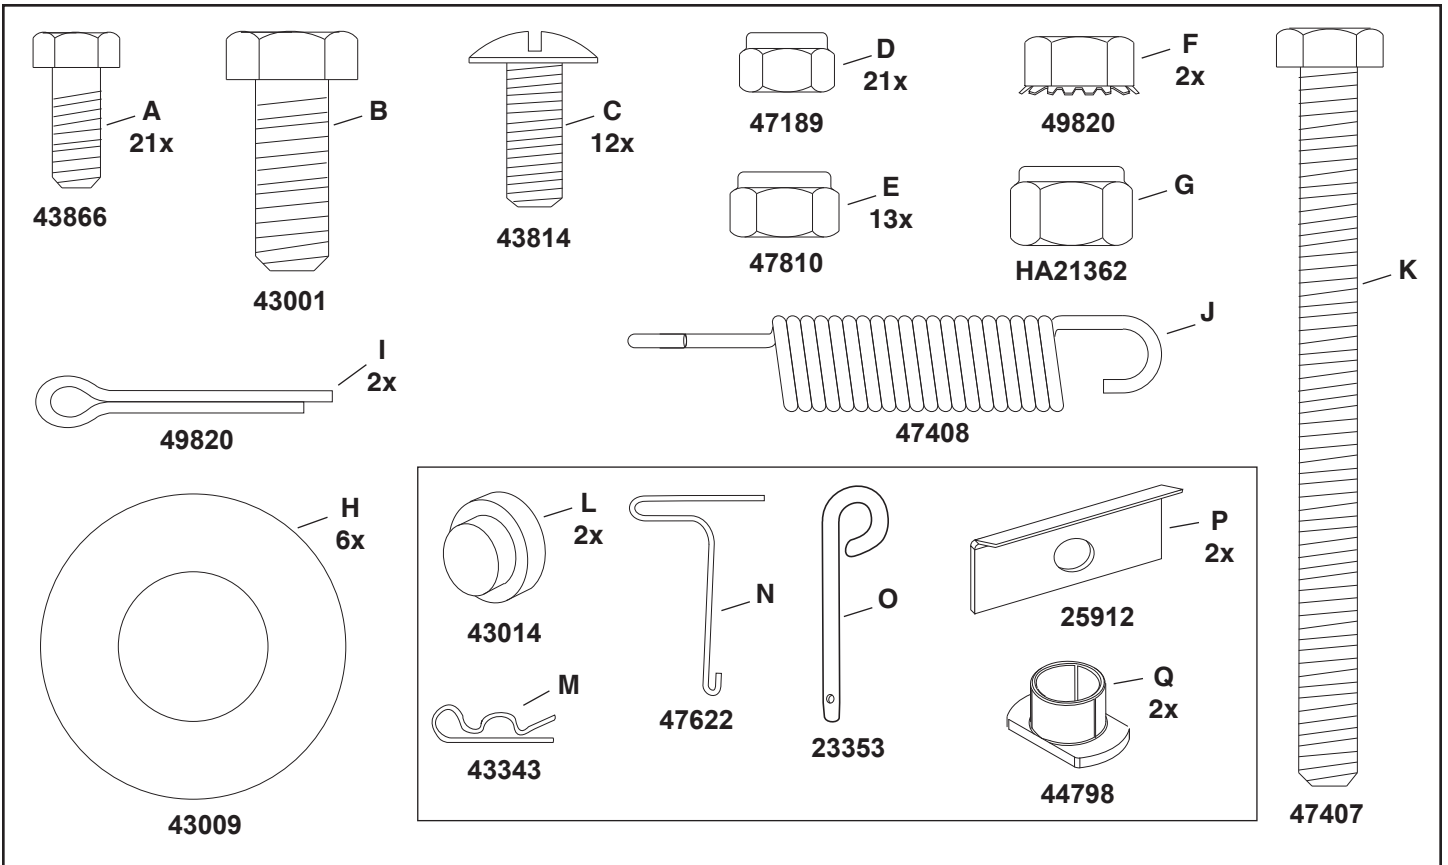

UTILITY 12 CART
45-01013-999

REF NO.	PART NO.	DESCRIPTION	QTY	REF NO.	PART NO.	DESCRIPTION	QTY
1	23985	Cart Body	2	17	43014	Hub Cap	2
2	23502	Tailgate	1	18	43866	1/4-20 x 5/8" Hex Bolt	21
3	62458	Tailgate Reinforcement Bracket	1	19	47189	1/4-20 Nylock Nut	21
4	23548	Tailgate Guide	2	20	43814	5/16-18 x 3/4" Truss Hd Bolt	12
5	23492	Front Panel	1	21	46980	5/16-18 Hex Nut (SEMS)	2
6	25996	Wheel Support	1	22	43001	3/8-16 x 1" Hex Bolt	1
7	24497	Latch Stand Bracket	1	23	43343	1/8" Hair Cotter pin	1
8	24498	Latch Lock Lever	1	24	HA21362	3/8-16 Nylock Nut	1
9	23014	Hitch Bracket	1	25	47408	Extension Spring	1
10	24750	Draw Bar Tongue	1	26	47622	Spring Puller Tool	1
11	24896	Axle, Wheel 3/4" Dia	1	27	47407	5/16-18 x 3 3/4" Hex Bolt	1
12	23484	Front Corner Cap	2	28	47810	5/16-18 Nylock Nut	13
13	43008	Wheel 16/4.00 x 8.00	2	29	23353	Hitch Pin	1
14	43010	1/8" dia x 1" Cotter Pin	2	30	44798	Flanged Bearing	2
15	43009	3/4" Flat Washer	4	31	25912	Axle Clip	2
16	44264	Wheel Bearing	4		40788	Owners Manual	1