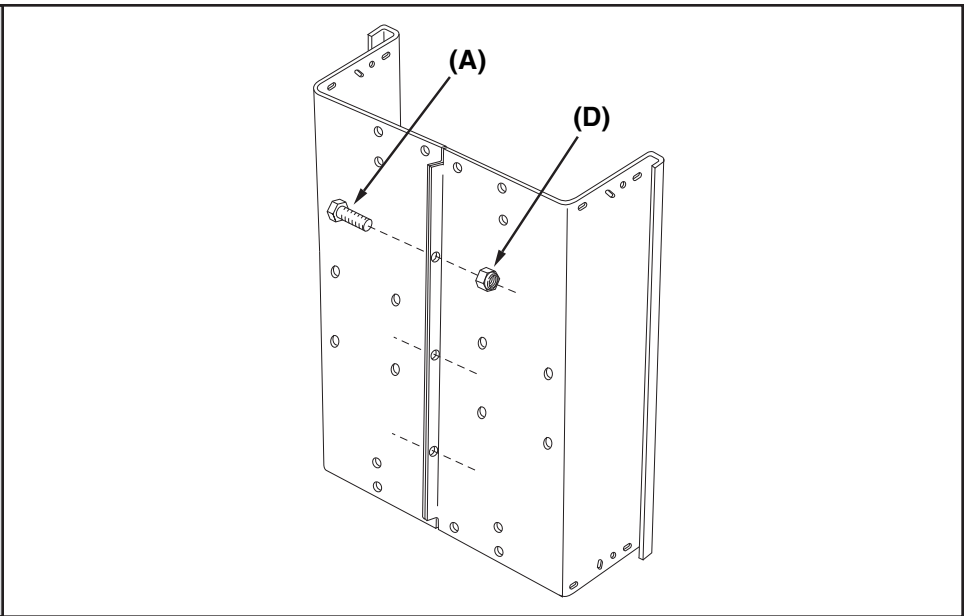

UTILITY 12 CART
45-01013-999

REF NO.	PART NO.	DESCRIPTION	QTY	REF NO.	PART NO.	DESCRIPTION	QTY
1	23985	Cart Body	2	17	43014	Hub Cap	2
2	23502	Tailgate	1	18	43866	1/4-20 x 5/8" Hex Bolt	21
3	62458	Tailgate Reinforcement Bracket	1	19	47189	1/4-20 Nylock Nut	21
4	23548	Tailgate Guide	2	20	43814	5/16-18 x 3/4" Truss Hd Bolt	12
5	23492	Front Panel	1	21	46980	5/16-18 Hex Nut (SEMS)	2
6	25996	Wheel Support	1	22	43001	3/8-16 x 1" Hex Bolt	1
7	24497	Latch Stand Bracket	1	23	43343	1/8" Hair Cotter pin	1
8	24498	Latch Lock Lever	1	24	HA21362	3/8-16 Nylock Nut	1
9	23014	Hitch Bracket	1	25	47408	Extension Spring	1
10	24750	Draw Bar Tongue	1	26	47622	Spring Puller Tool	1
11	24896	Axle, Wheel 3/4" Dia	1	27	47407	5/16-18 x 3 3/4" Hex Bolt	1
12	23484	Front Corner Cap	2	28	47810	5/16-18 Nylock Nut	13
13	43008	Wheel 16/4.00 x 8.00	2	29	23353	Hitch Pin	1
14	43010	1/8" dia x 1" Cotter Pin	2	30	44798	Flanged Bearing	2
15	43009	3/4" Flat Washer	4	31	25912	Axle Clip	2
16	44264	Wheel Bearing	4		40788	Owners Manual	1