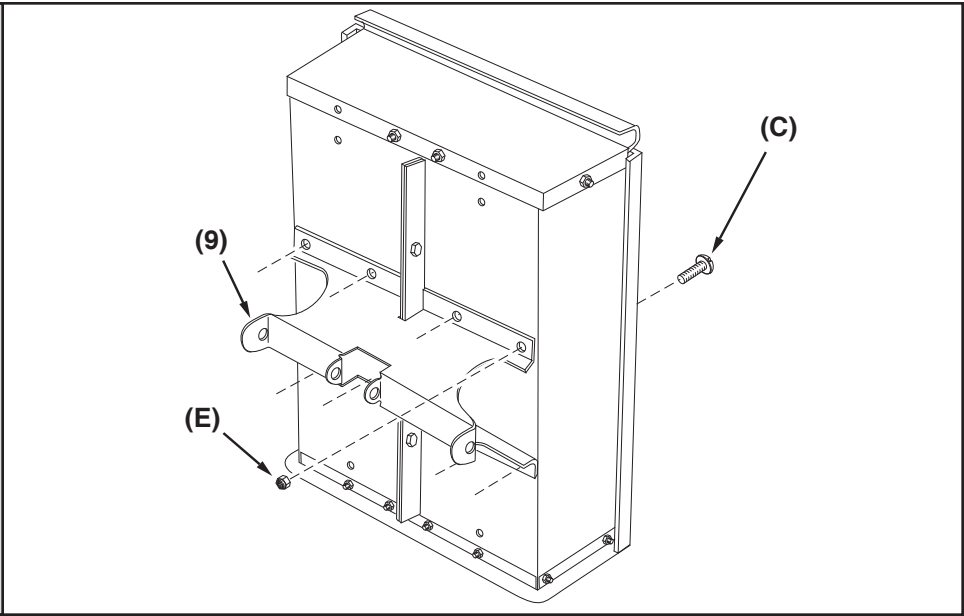

UTILITY 12 CART
45-01013-999

REF NO.	PART NO.	DESCRIPTION	QTY	REF NO.	PART NO.	DESCRIPTION	QTY
1	23985	Cart Body	2	17	43014	Hub Cap	2
2	23502	Tailgate	1	18	43866	1/4-20 x 5/8" Hex Bolt	21
3	62458	Tailgate Reinforcement Bracket	1	19	47189	1/4-20 Nylock Nut	21
4	23548	Tailgate Guide	2	20	43814	5/16-18 x 3/4" Truss Hd Bolt	12
5	23492	Front Panel	1	21	46980	5/16-18 Hex Nut (SEMS)	2
6	25996	Wheel Support	1	22	43001	3/8-16 x 1" Hex Bolt	1
7	24497	Latch Stand Bracket	1	23	43343	1/8" Hair Cotter pin	1
8	24498	Latch Lock Lever	1	24	HA21362	3/8-16 Nylock Nut	1
9	23014	Hitch Bracket	1	25	47408	Extension Spring	1
10	24750	Draw Bar Tongue	1	26	47622	Spring Puller Tool	1
11	24896	Axle, Wheel 3/4" Dia	1	27	47407	5/16-18 x 3 3/4" Hex Bolt	1
12	23484	Front Corner Cap	2	28	47810	5/16-18 Nylock Nut	13
13	43008	Wheel 16/4.00 x 8.00	2	29	23353	Hitch Pin	1
14	43010	1/8" dia x 1" Cotter Pin	2	30	44798	Flanged Bearing	2
15	43009	3/4" Flat Washer	4	31	25912	Axle Clip	2
16	44264	Wheel Bearing	4		40788	Owners Manual	1