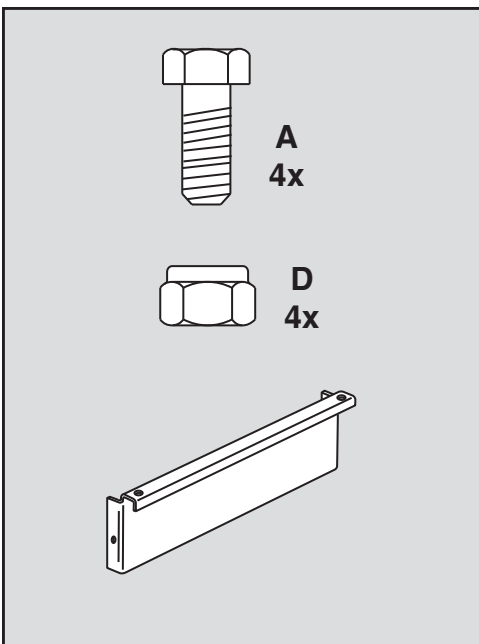

UTILITY 12 CART
45-01013-999

REF NO.	PART NO.	DESCRIPTION	QTY	REF NO.	PART NO.	DESCRIPTION	QTY
1	23985	Cart Body	2	17	43014	Hub Cap	2
2	23502	Tailgate	1	18	43866	1/4-20 x 5/8" Hex Bolt	21
3	62458	Tailgate Reinforcement Bracket	1	19	47189	1/4-20 Nylock Nut	21
4	23548	Tailgate Guide	2	20	43814	5/16-18 x 3/4" Truss Hd Bolt	12
5	23492	Front Panel	1	21	46980	5/16-18 Hex Nut (SEMS)	2
6	25996	Wheel Support	1	22	43001	3/8-16 x 1" Hex Bolt	1
7	24497	Latch Stand Bracket	1	23	43343	1/8" Hair Cotter pin	1
8	24498	Latch Lock Lever	1	24	HA21362	3/8-16 Nylock Nut	1
9	23014	Hitch Bracket	1	25	47408	Extension Spring	1
10	24750	Draw Bar Tongue	1	26	47622	Spring Puller Tool	1
11	24896	Axle, Wheel 3/4" Dia	1	27	47407	5/16-18 x 3 3/4" Hex Bolt	1
12	23484	Front Corner Cap	2	28	47810	5/16-18 Nylock Nut	13
13	43008	Wheel 16/4.00 x 8.00	2	29	23353	Hitch Pin	1
14	43010	1/8" dia x 1" Cotter Pin	2	30	44798	Flanged Bearing	2
15	43009	3/4" Flat Washer	4	31	25912	Axle Clip	2
16	44264	Wheel Bearing	4		40788	Owners Manual	1