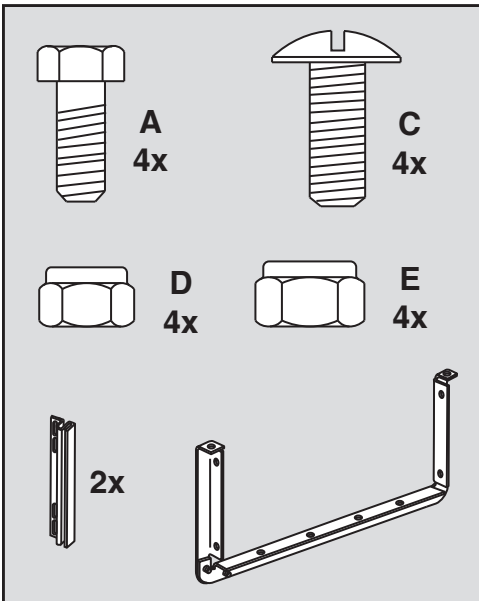

UTILITY 12 CART
45-01013-999

REF NO.	PART NO.	DESCRIPTION	QTY	REF NO.	PART NO.	DESCRIPTION	QTY
1	23985	Cart Body	2	17	43014	Hub Cap	2
2	23502	Tailgate	1	18	43866	1/4-20 x 5/8" Hex Bolt	21
3	62458	Tailgate Reinforcement Bracket	1	19	47189	1/4-20 Nylock Nut	21
4	23548	Tailgate Guide	2	20	43814	5/16-18 x 3/4" Truss Hd Bolt	12
5	23492	Front Panel	1	21	46980	5/16-18 Hex Nut (SEMS)	2
6	25996	Wheel Support	1	22	43001	3/8-16 x 1" Hex Bolt	1
7	24497	Latch Stand Bracket	1	23	43343	1/8" Hair Cotter pin	1
8	24498	Latch Lock Lever	1	24	HA21362	3/8-16 Nylock Nut	1
9	23014	Hitch Bracket	1	25	47408	Extension Spring	1
10	24750	Draw Bar Tongue	1	26	47622	Spring Puller Tool	1
11	24896	Axle, Wheel 3/4" Dia	1	27	47407	5/16-18 x 3 3/4" Hex Bolt	1
12	23484	Front Corner Cap	2	28	47810	5/16-18 Nylock Nut	13
13	43008	Wheel 16/4.00 x 8.00	2	29	23353	Hitch Pin	1
14	43010	1/8" dia x 1" Cotter Pin	2	30	44798	Flanged Bearing	2
15	43009	3/4" Flat Washer	4	31	25912	Axle Clip	2
16	44264	Wheel Bearing	4		40788	Owners Manual	1