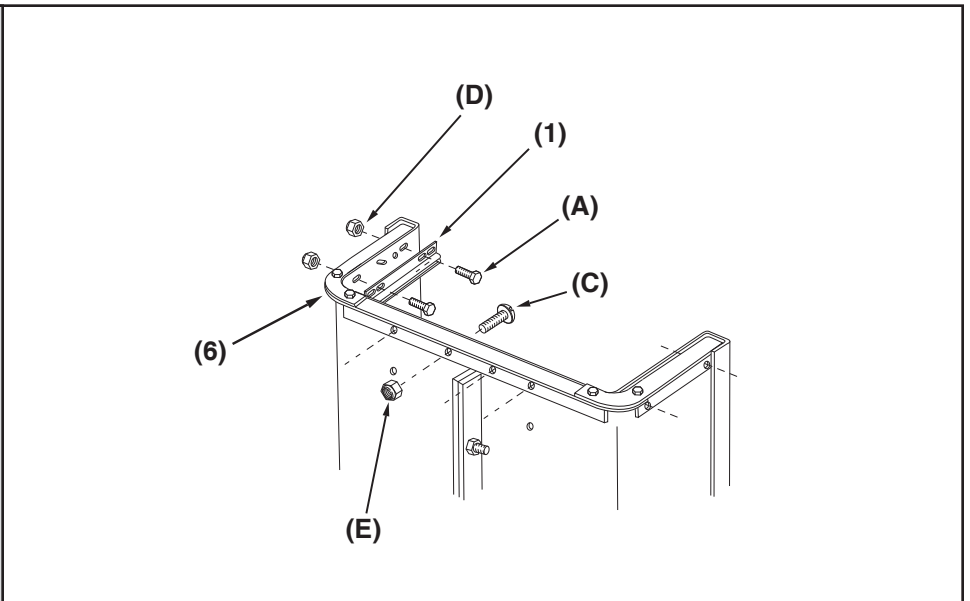

UTILITY 12 CART
45-01013-999

REF NO.	PART NO.	DESCRIPTION	QTY	REF NO.	PART NO.	DESCRIPTION	QTY
1	23985	Cart Body	2	17	43014	Hub Cap	2
2	23502	Tailgate	1	18	43866	1/4-20 x 5/8" Hex Bolt	21
3	62458	Tailgate Reinforcement Bracket	1	19	47189	1/4-20 Nylock Nut	21
4	23548	Tailgate Guide	2	20	43814	5/16-18 x 3/4" Truss Hd Bolt	12
5	23492	Front Panel	1	21	46980	5/16-18 Hex Nut (SEMS)	2
6	25996	Wheel Support	1	22	43001	3/8-16 x 1" Hex Bolt	1
7	24497	Latch Stand Bracket	1	23	43343	1/8" Hair Cotter pin	1
8	24498	Latch Lock Lever	1	24	HA21362	3/8-16 Nylock Nut	1
9	23014	Hitch Bracket	1	25	47408	Extension Spring	1
10	24750	Draw Bar Tongue	1	26	47622	Spring Puller Tool	1
11	24896	Axle, Wheel 3/4" Dia	1	27	47407	5/16-18 x 3 3/4" Hex Bolt	1
12	23484	Front Corner Cap	2	28	47810	5/16-18 Nylock Nut	13
13	43008	Wheel 16/4.00 x 8.00	2	29	23353	Hitch Pin	1
14	43010	1/8" dia x 1" Cotter Pin	2	30	44798	Flanged Bearing	2
15	43009	3/4" Flat Washer	4	31	25912	Axle Clip	2
16	44264	Wheel Bearing	4		40788	Owners Manual	1