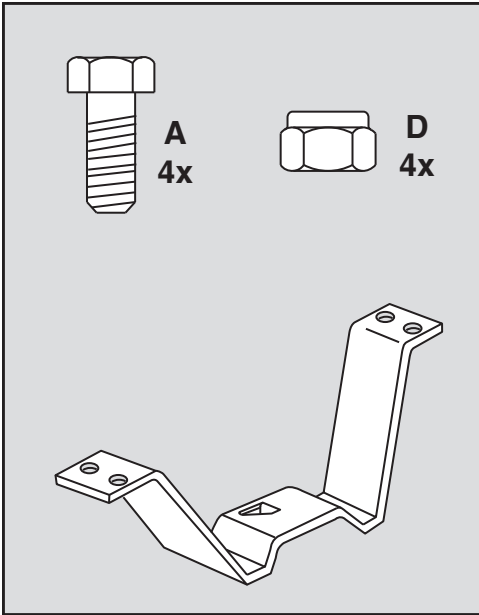

UTILITY 12 CART
45-01013-999

REF NO.	PART NO.	DESCRIPTION	QTY	REF NO.	PART NO.	DESCRIPTION	QTY
1	23985	Cart Body	2	17	43014	Hub Cap	2
2	23502	Tailgate	1	18	43866	1/4-20 x 5/8" Hex Bolt	21
3	62458	Tailgate Reinforcement Bracket	1	19	47189	1/4-20 Nylock Nut	21
4	23548	Tailgate Guide	2	20	43814	5/16-18 x 3/4" Truss Hd Bolt	12
5	23492	Front Panel	1	21	46980	5/16-18 Hex Nut (SEMS)	2
6	25996	Wheel Support	1	22	43001	3/8-16 x 1" Hex Bolt	1
7	24497	Latch Stand Bracket	1	23	43343	1/8" Hair Cotter pin	1
8	24498	Latch Lock Lever	1	24	HA21362	3/8-16 Nylock Nut	1
9	23014	Hitch Bracket	1	25	47408	Extension Spring	1
10	24750	Draw Bar Tongue	1	26	47622	Spring Puller Tool	1
11	24896	Axle, Wheel 3/4" Dia	1	27	47407	5/16-18 x 3 3/4" Hex Bolt	1
12	23484	Front Corner Cap	2	28	47810	5/16-18 Nylock Nut	13
13	43008	Wheel 16/4.00 x 8.00	2	29	23353	Hitch Pin	1
14	43010	1/8" dia x 1" Cotter Pin	2	30	44798	Flanged Bearing	2
15	43009	3/4" Flat Washer	4	31	25912	Axle Clip	2
16	44264	Wheel Bearing	4		40788	Owners Manual	1